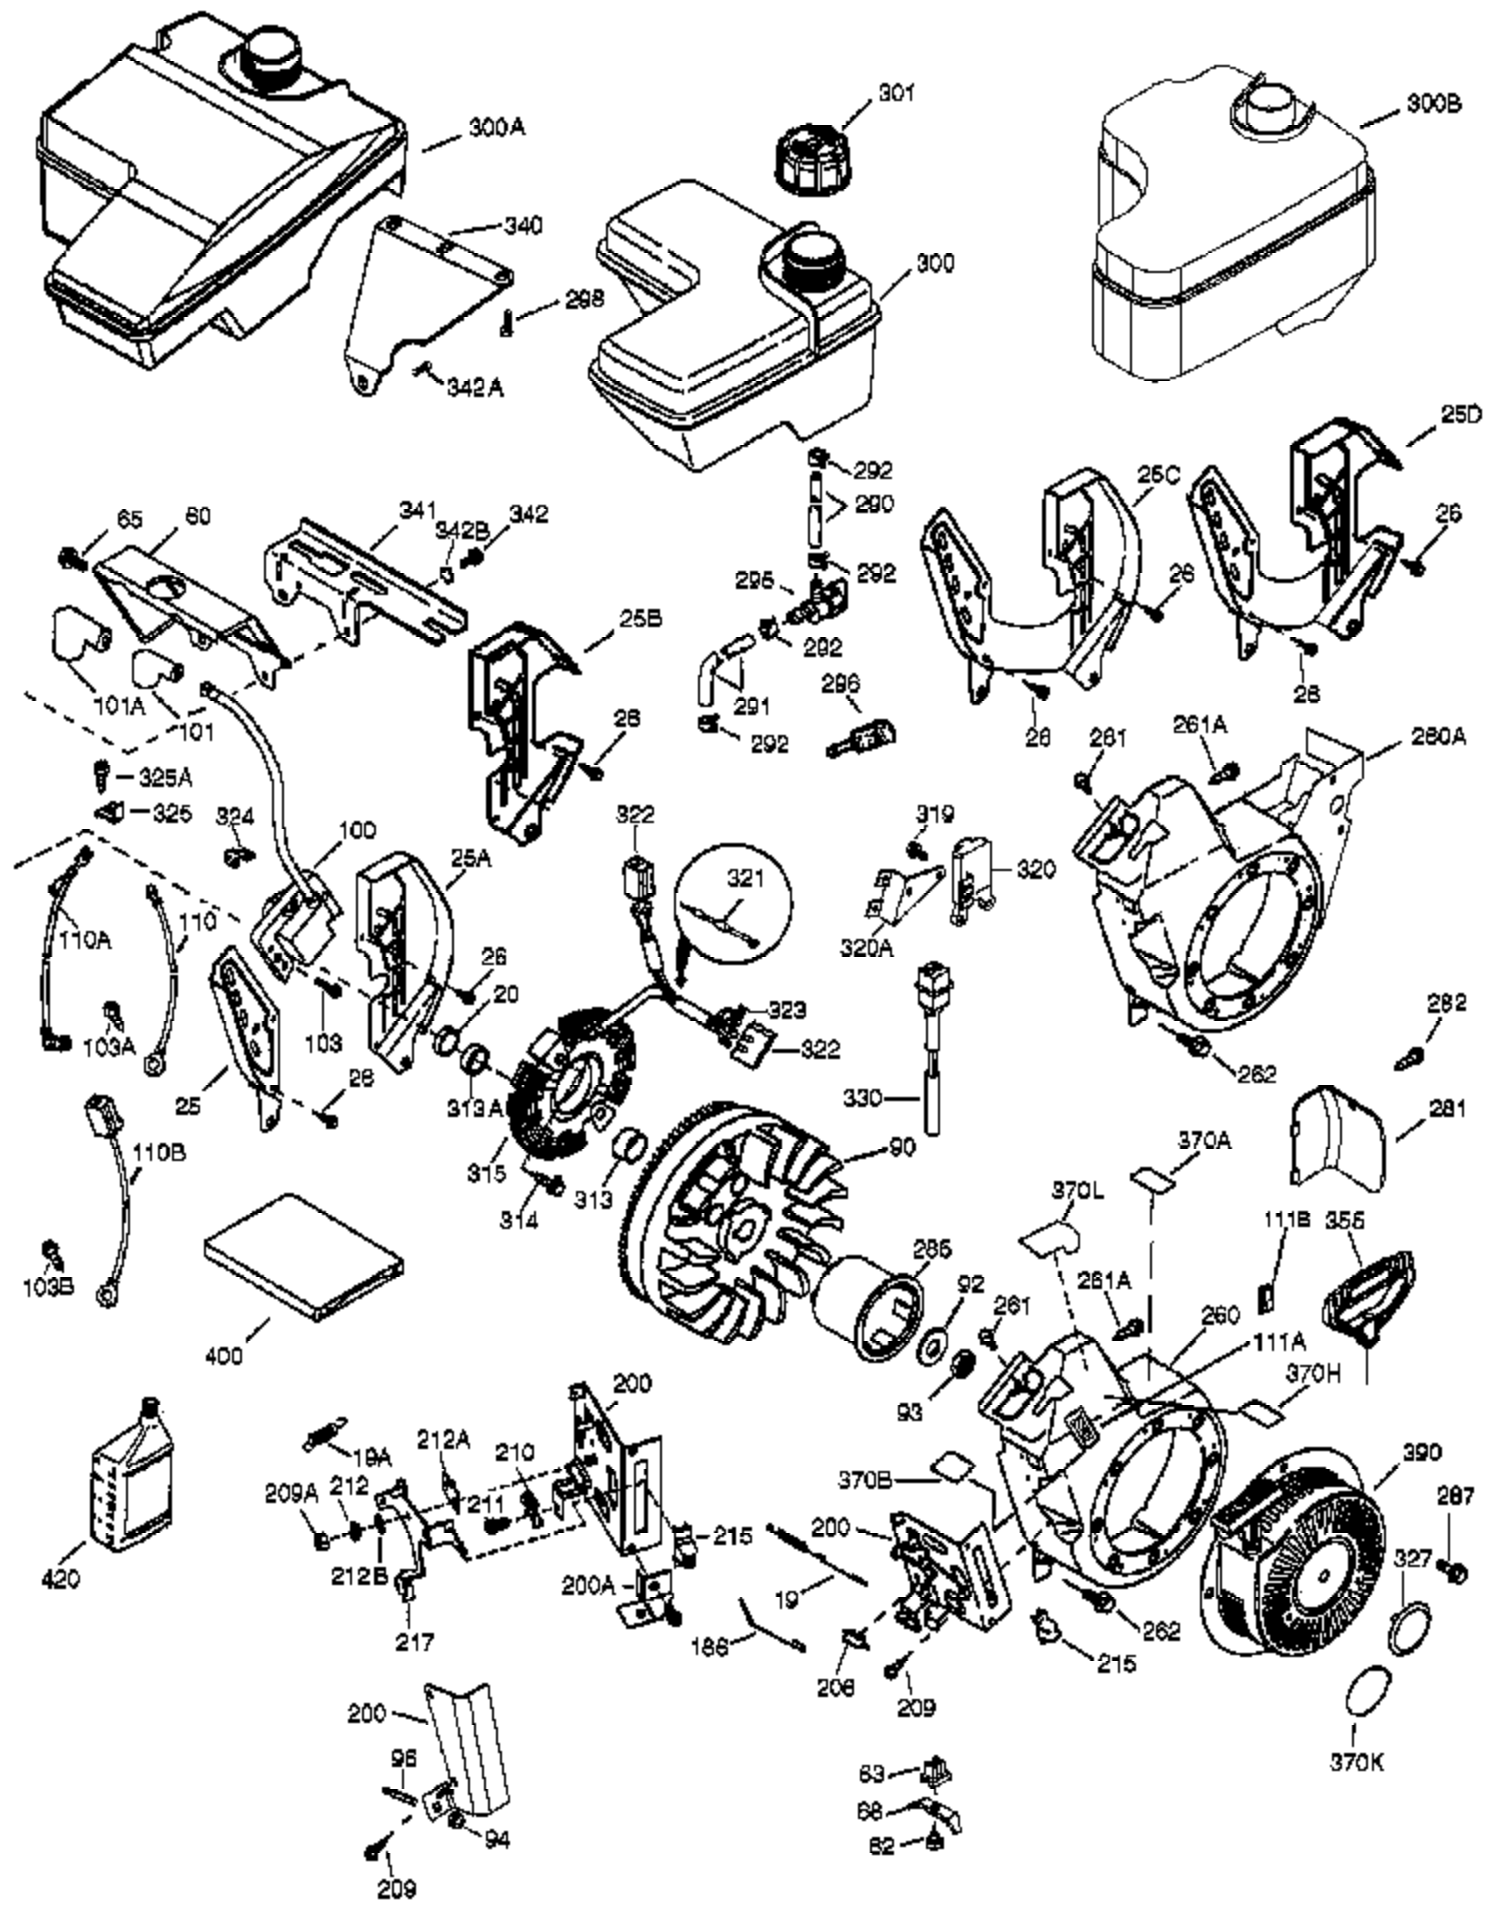

Ref #	Part Number	Qty	Description
182	650451	2	Screw, 1/4-20 x 1"
183	36867	1	Choke Bracket
184	26756	1	* Carburetor To Intake Pipe Gasket
185	36631	1	Intake Pipe
186B	36652	1	Choke Spring
207	36632	1	Throttle Link
219	36868	1	Choke Rod
220	35438	1	Choke Knob
222	28820	2	Screw, 10-32 x 1/2"
223	650451	2	Screw, 1/4-20 x 1"
224	36581	1	* Intake Pipe Gasket
253	36701	1	Compression Release Weight
254	36702	1	Compression Release Spring
275	36722	1	Muffler
277	650988	2	Screw, 1/4-20 x 2-9/32"
279	650852	2	Nut & Lock Washer
280	37069	1	Heat Shield
305	36877	1	Oil Fill Tube
307	35499	1	O-Ring
308	37079	1	Fill Tube Clip
310	36878	1	Dipstick
328	35062	2	Ignition Key
329	610973	1	Terminal
335	36873	1	Carburetor Cover
338	650821	4	Screw, 10-32 x 1/2"
338A	28942	1	Screw, 10-32 x 3/8"
350	570682A	1	Primer Assembly
351	32180C	1	Primer Line
364	36872	1	Carburetor Cover Bracket
365	650821	2	Screw, 10-32 x 1/2"
370C	36501	1	Primer Decal
370I	37119	1	Warning Decal
370N	36534	1	Instruction Decal
380	640058	1	Carburetor (Incl. 184)
396	33290E		Electric Starter Motor (110 Volt)
416	36085	1	Spark Arrestor Kit (Incl. 417) (Optional)
417	650760	1	Screw, 8-32 x 3/8"
600	651013	1	Washer