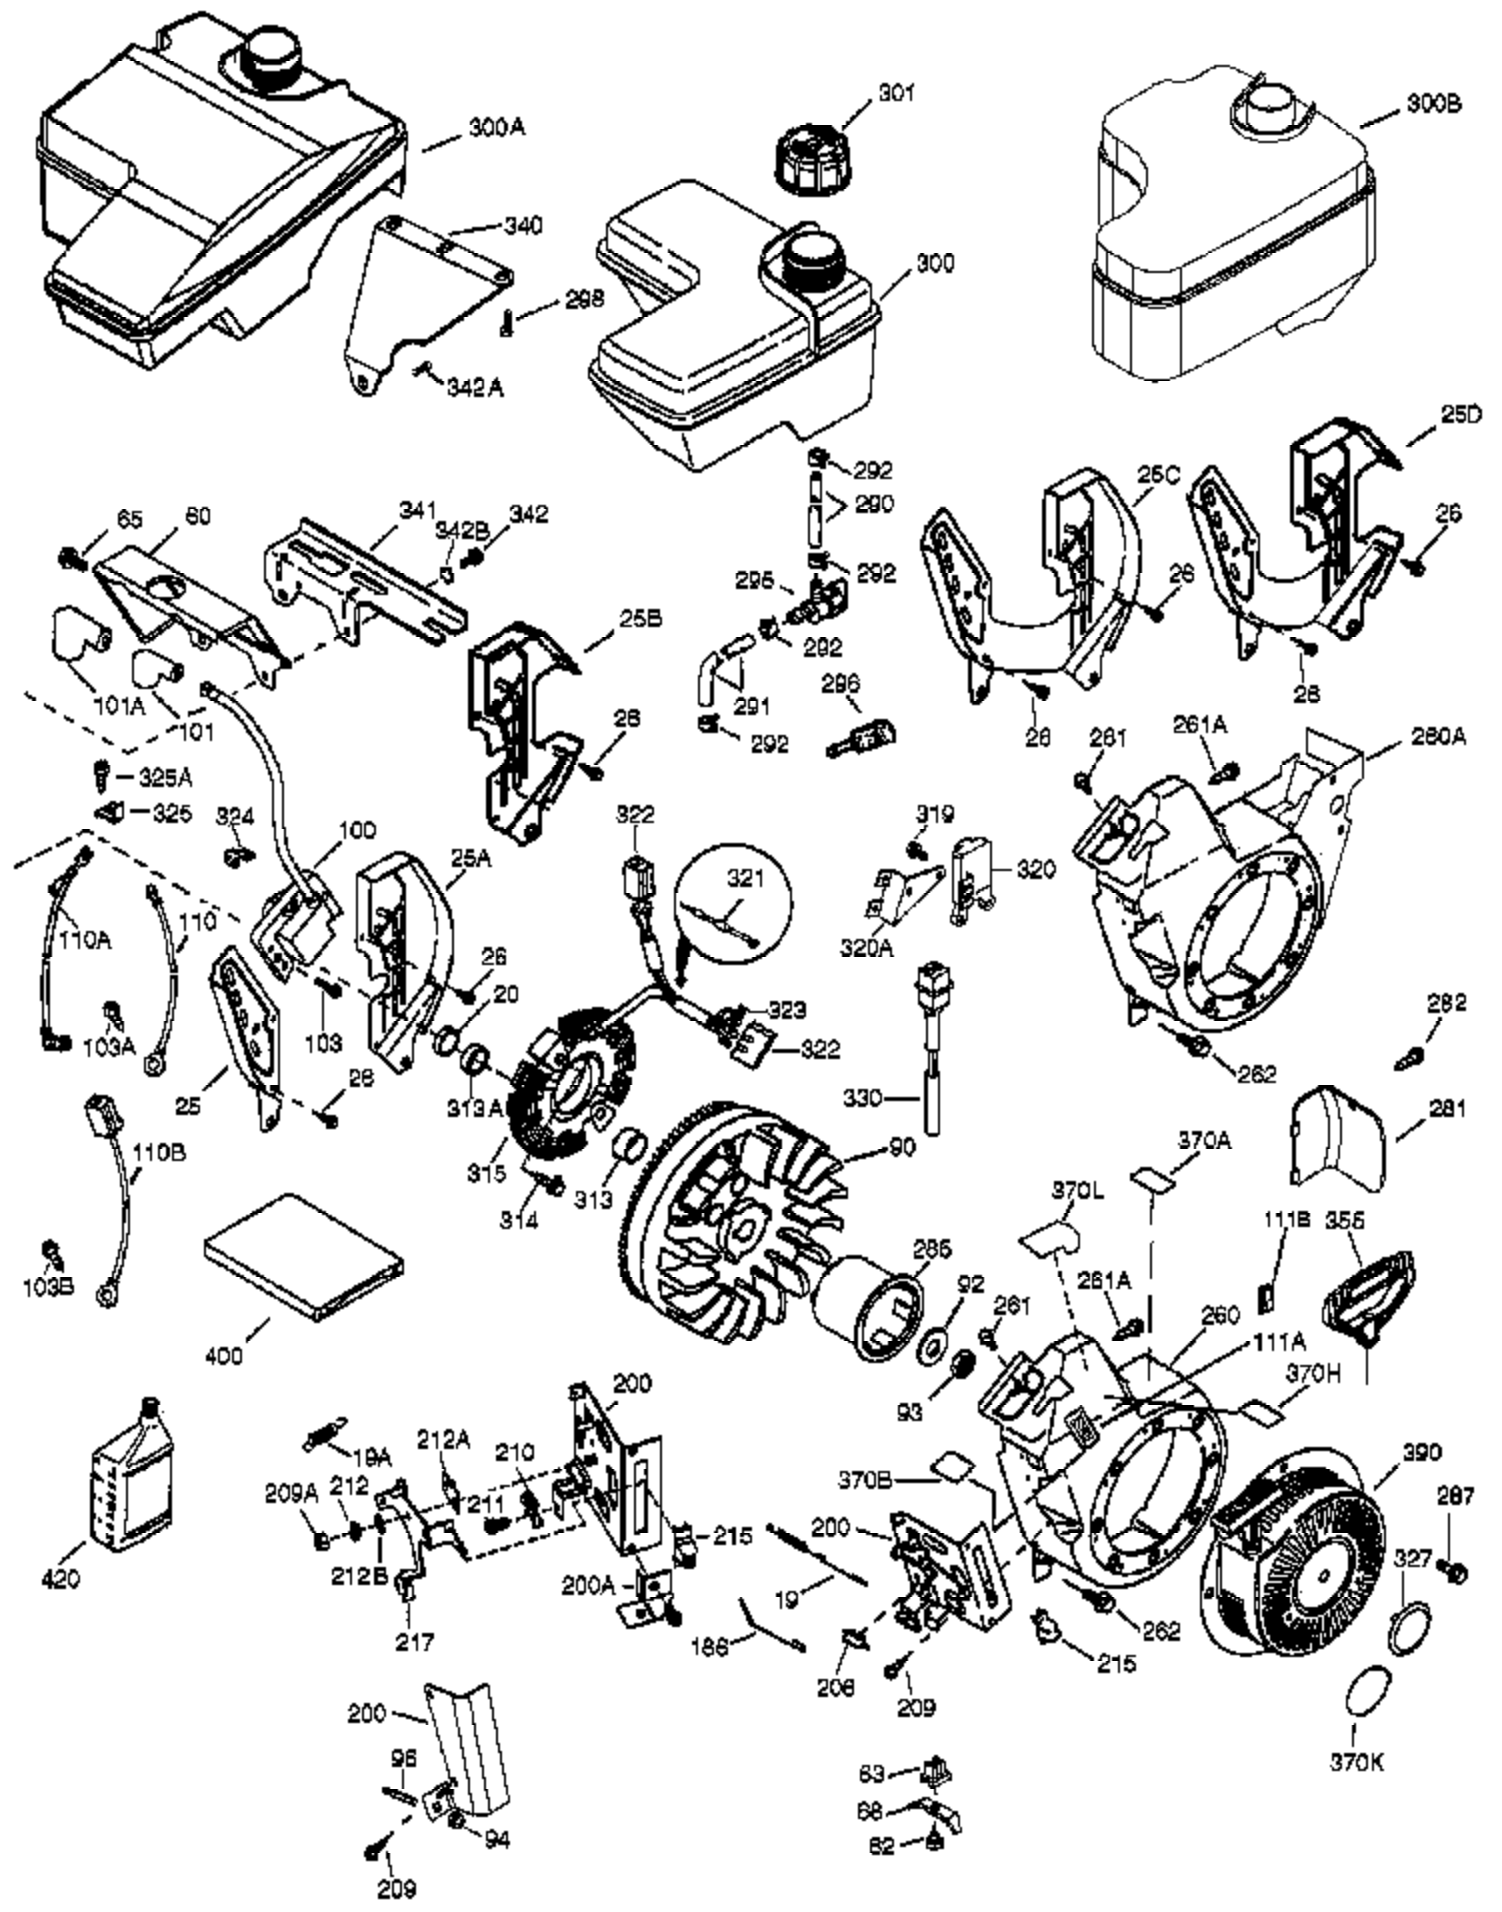

Ref #	Part Number	Qty	Description
185	36631	1	Intake Pipe
186B	36652	1	Choke Spring
207	36632	1	Throttle Link
219	36868	1	Choke Rod
220	35438	1	Choke Knob
222	28820	2	Screw, 10-32 x 1/2"
223	650451	2	Screw, 1/4-20 x 1"
224	36581	1	* Intake Pipe Gasket
253	36701	1	Compression Release Weight
254	36702	1	Compression Release Spring
275	36722	1	Muffler
277	650988	2	Screw, 1/4-20 x 2-9/32"
279	650852	2	Nut & Lock Washer
280	37069	1	Heat Shield
305	36877	1	Oil Fill Tube
307	35499	1	O-Ring
308	37079	1	Fill Tube Clip
310	36878	1	Dipstick
311	27625	2	Oil Fill Plug Ass'y.
312	29673	1	Oil Fill Plug Gasket
328	35062	2	Ignition Key
329	610973	1	Terminal
335	36873	1	Carburetor Cover
338	650821	4	Screw, 10-32 x 1/2"
338A	28942	1	Screw, 10-32 x 3/8"
350	570682A	1	Primer Assembly
351	32180C	1	Primer Line
364	36872	1	Carburetor Cover Bracket
365	650821	2	Screw, 10-32 x 1/2"
370C	36501	1	Primer Decal
370I	37119	1	Warning Decal
380	640058A	1	Carburetor (Incl. 184)
396	33290E		Electric Starter Motor (110 Volt)
416	36085	1	Spark Arrestor Kit (Incl. 417) (Optional)
417	650760	1	Screw, 8-32 x 3/8"
600	651013	1	Washer