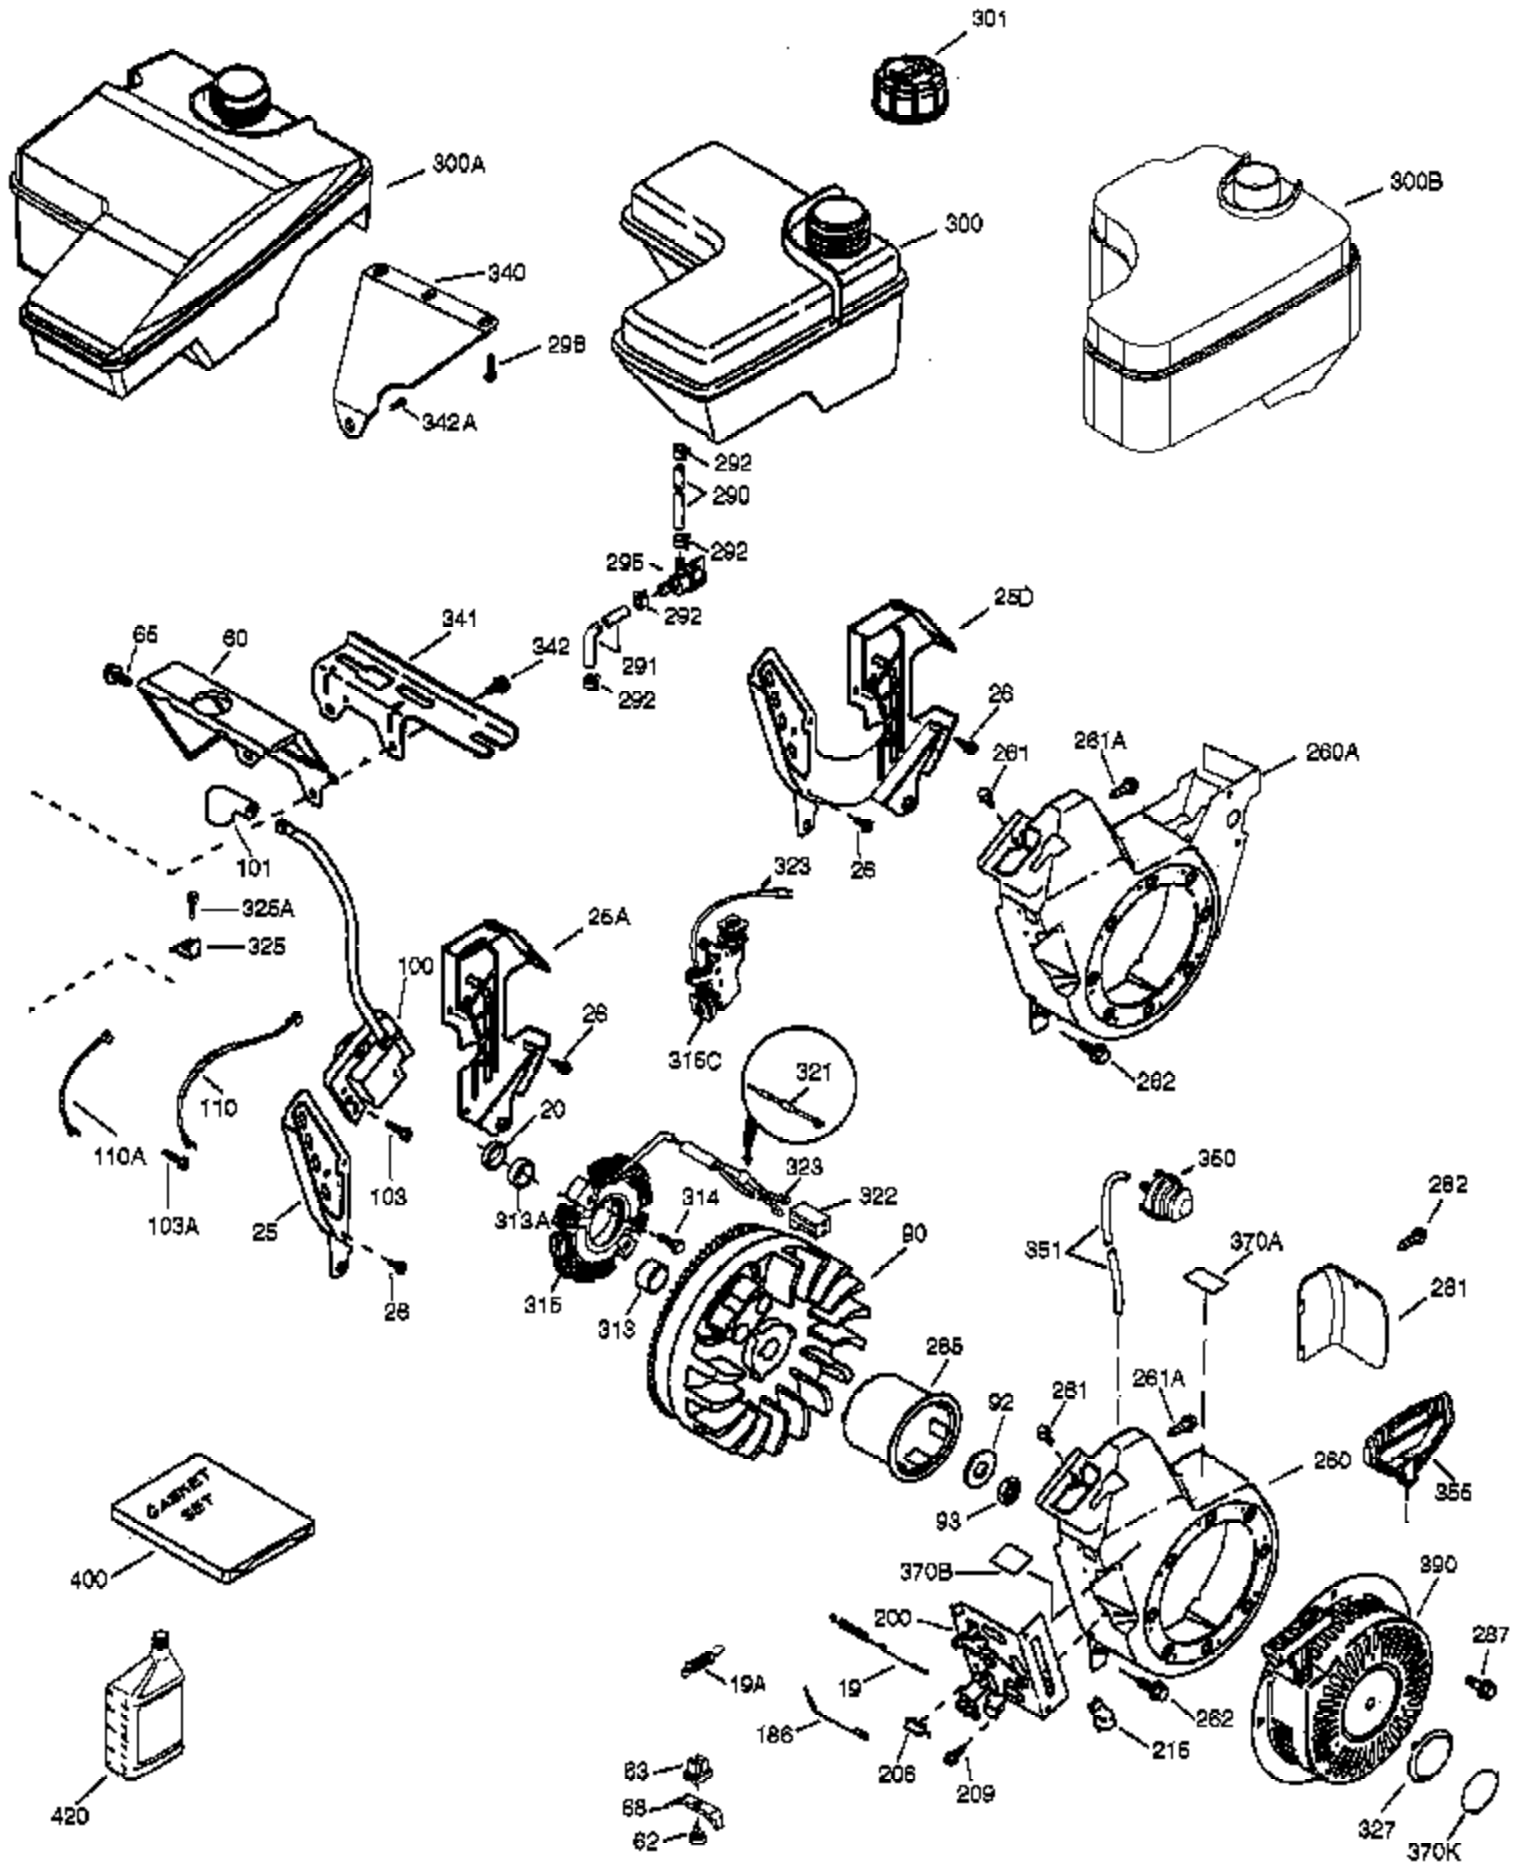

Ref #	Part Number	Qty	Description
19	37111	1	Extension Spring
20	32600	1	Oil Seal
25	36621	1	Air Baffle (Left)
25A	36869	1	Air Baffle (Right)
26	30200	1	Screw, 10-24 x 9/16"
60	36623A	1	Blower Housing Extension
65	30200	1	Screw, 10-24 x 9/16"
90	611234	1	Flywheel
92	650815	1	Belleville Washer
93	650816	1	Flywheel Nut
100	34443B	1	Solid State Ignition
101	610118	1	Spark Plug Cover
103	651007	2	Screw, T-15, 10-24 x 15/16"
110	36230	1	Ground Wire
186	36711	1	Governor Link
200	36824A	1	Control Bracket (Incl. 206)
206	610973	1	Terminal
209	650821	2	Screw, 10-32 x 1/2"
215	32410	1	Control Knob
260	36901	1	Blower Housing
261A	650821	1	Screw, 10-32 x 1/2"
261	651008	1	Screw, 1/4-20 x 31/64"
262	651008	2	Screw, 1/4-20 x 31/64"
285	35985B	1	Starter Cup
287	651008	4	Screw, 1/4-20 x 31/64"
290	30705	1	Fuel Line (12.62")
292	26460	1	Fuel Line Clamp
300	37048	1	Fuel Tank (Incl. 292 & 301)
301	35355	1	Fuel Cap
313A	35189	1	Spacer
313	34080	1	Spacer
314	650873	1	Screw, 1/4-20 x 3/4"
315	611104	1	Alternator Coil (3/5 split)
321	611161	1	Diode
322	611142	1	Connector
323	611118	1	Terminal
325A	30200	1	Screw, 10-24 x 9/16"
325	37471	1	Fuel Line Bracket
341	36644	1	Fuel Tank Bracket (Lower)
342	651010	2	Screw, 1/4-20 x 7/8"
350	570682A	1	Primer Assembly
351	32180C	1	Primer Line
355	590574	1	Starter Handle (Mitten Grip)
370B	36899	1	Control Decal
370K	36695	1	Starter Decal
370A	36261	1	Lubrication Decal
390	590749	1	Rewind Starter (NOTE: This engine could have been built with 590733 starter.)
400	36720	1	* Gasket Set (Incl. items marked PK in notes) Incl. (1) each of 26756, 27272A, 29673, 35626, 36581, 36624, 36719
420	730226A		SAE 5W30 4-Cycle Engine Oil (Quart)