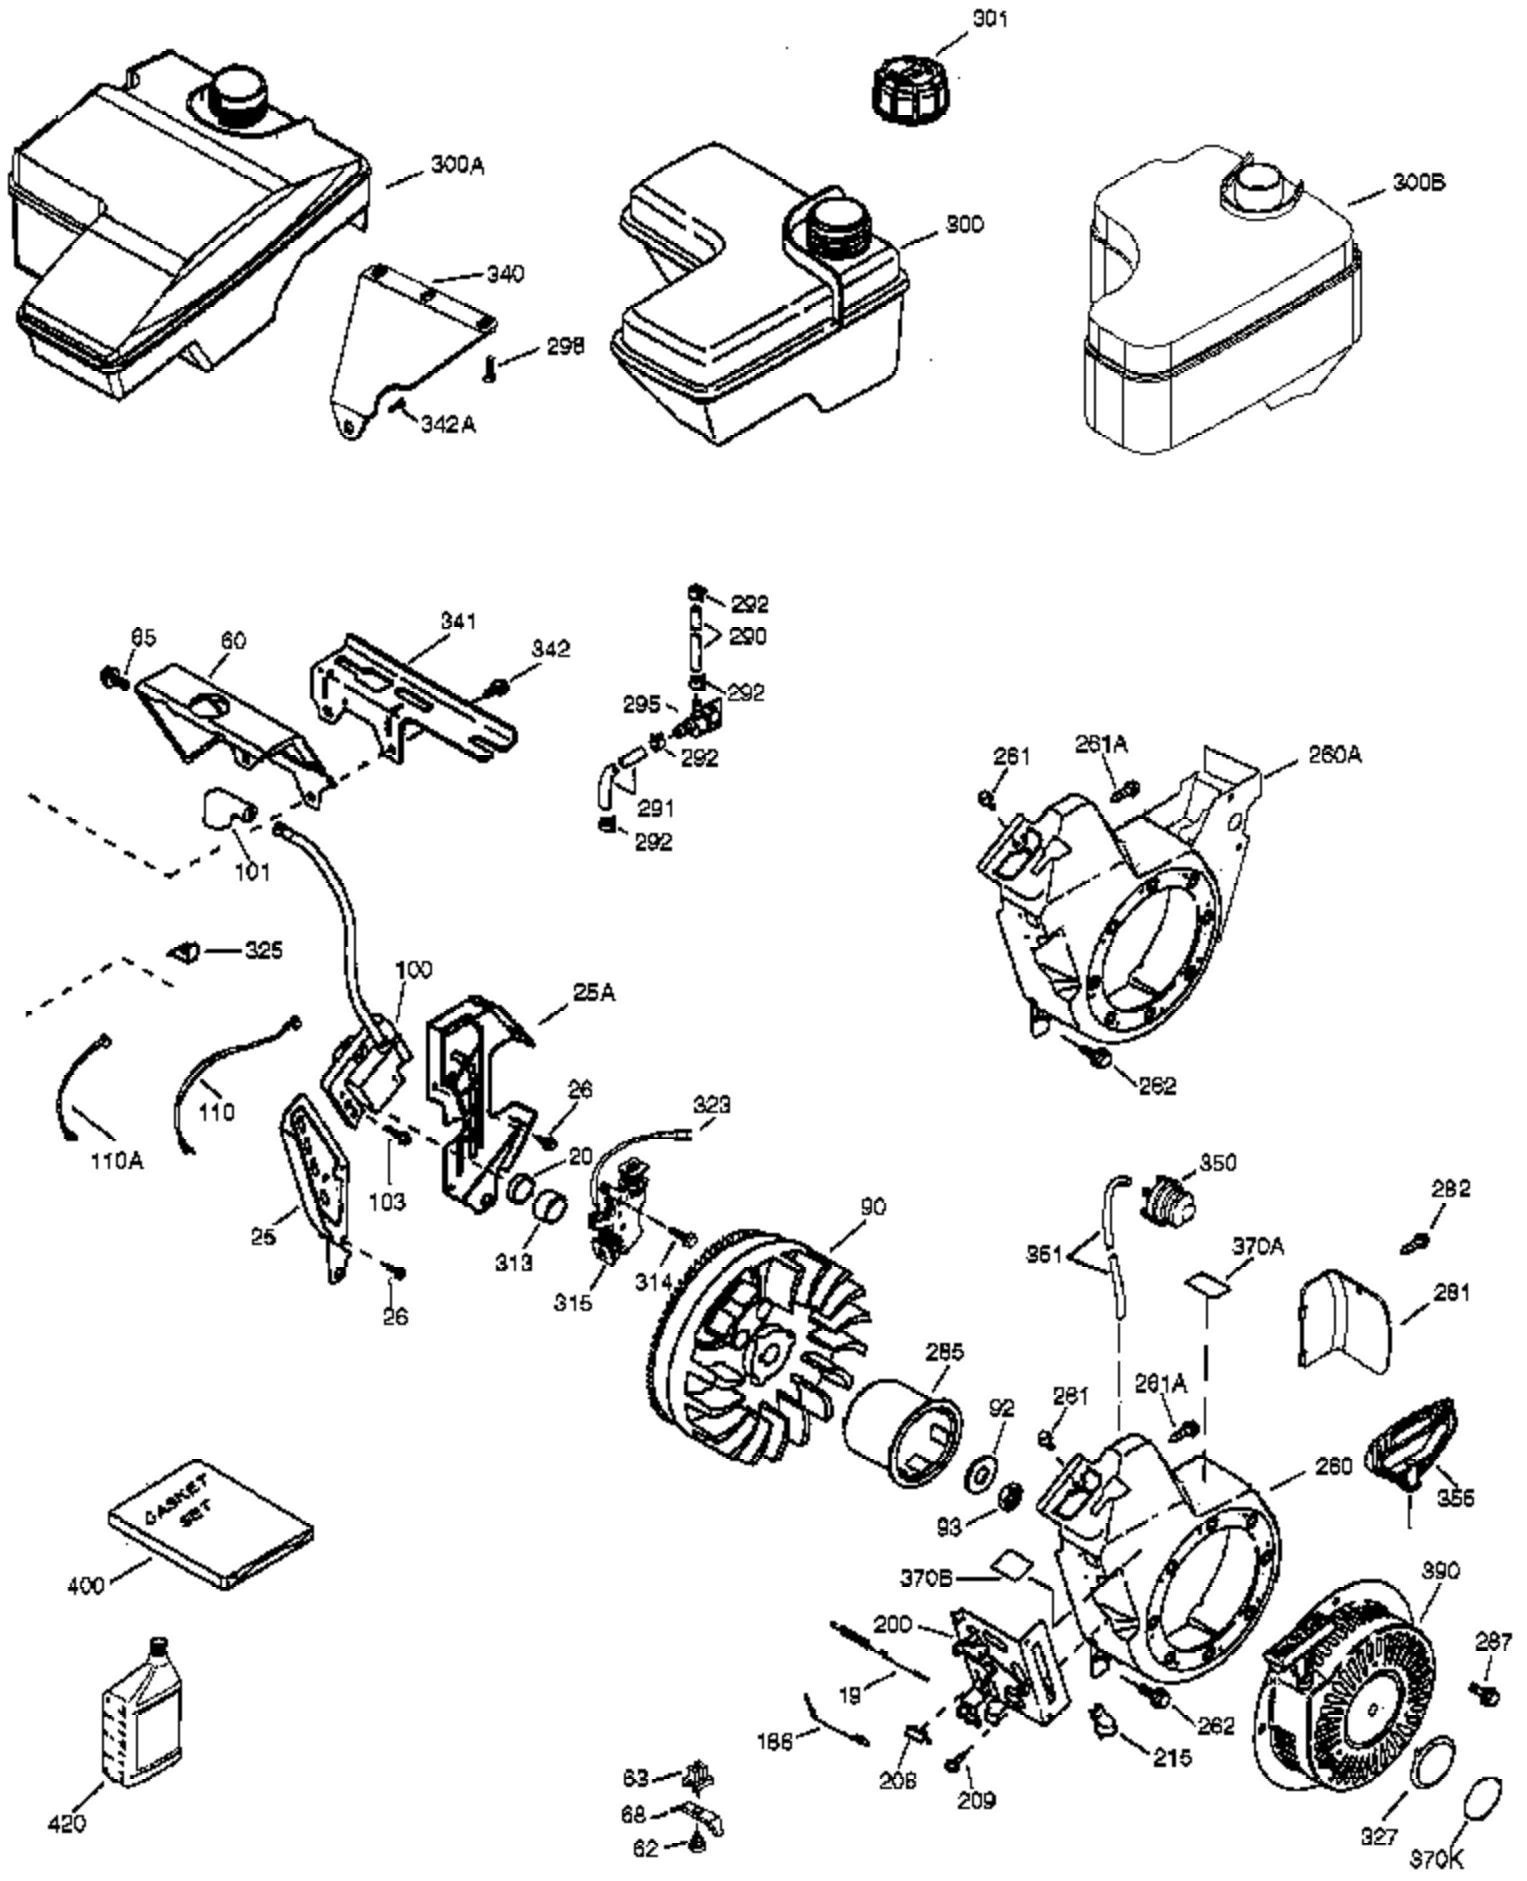

Ref #	Part Number	Qty	Description
19	37111	1	Extension Spring
20	32600	1	Oil Seal
25	36621	1	Air Baffle (Left)
25A	36869	1	Air Baffle (Right)
26	30200	1	Screw, 10-24 x 9/16"
26	30200	1	Screw, 10-24 x 9/16"
60	36623A	1	Blower Housing Extension
65	30200	1	Screw, 10-24 x 9/16"
90	611216	1	Flywheel
92	650815	1	Belleville Washer
93	650816	1	Flywheel Nut
100	34443B	1	Solid State Ignition
101	610118	1	Spark Plug Cover
103	651007	2	Screw, Torx T-15, 10-24 x 15/16"
110	36230	1	Ground Wire
186	36711	1	Governor Link
200	36824A	1	Control Bracket (Incl. 206)
206	610973	1	Terminal
209	650821	2	Screw, 10-32 x 1/2"
209	650821	2	Screw, 10-32 X 1/2"
209	650821	2	Screw, 10-32 X 1/2"
215	32410	1	Control Knob
260	36901	1	Blower Housing
261A	650821	1	Screw, 10-32 x 1/2"
261	651008	3	Screw, 1/4-20 x 31/64"
281	36907	1	Starter Cover
285	35985B	1	Starter Cup
287	651008	4	Screw, 1/4-20 x 31/64"
290	30705	1	Fuel Line
291	29774	1	Fuel Line
292	26460	4	Fuel Line Clamp
295	35857	1	Fuel Shut-Off Valve
300	37048	1	Fuel Tank (Incl. 292 & 301)
301	35355	1	Fuel Cap
313	34080	1	Spacer
314	650873	1	Screw, 1/4-20 x 3/4"
315	611111	1	Alternator Coil (18 Watt) (Incl. 323)
325	29443	1	Wire Clip
338A	28942	1	Screw, 10-32 x 3/8"
341	36644	1	Fuel Tank Bracket (Lower)
342	651010	2	Screw, 1/4-20 x 7/8"
350	570682A	1	Primer Assembly (Red)
351	32180C	1	Primer Line
355	590574	1	Starter Handle (Mitten Grip)
370B	36899	1	Control Decal
370K	36695	1	Starter Decal
370R	37119	1	Heat Warning Decal
370A	36261	1	Lubrication Decal (Replaces 64-831)
390	590749	1	Recoil Starter
400	36720	1	* Gasket Set (Incl. items marked PK i n notes)
420	730226A		SAE 5W30 4-Cycle Engine Oil (Quart)