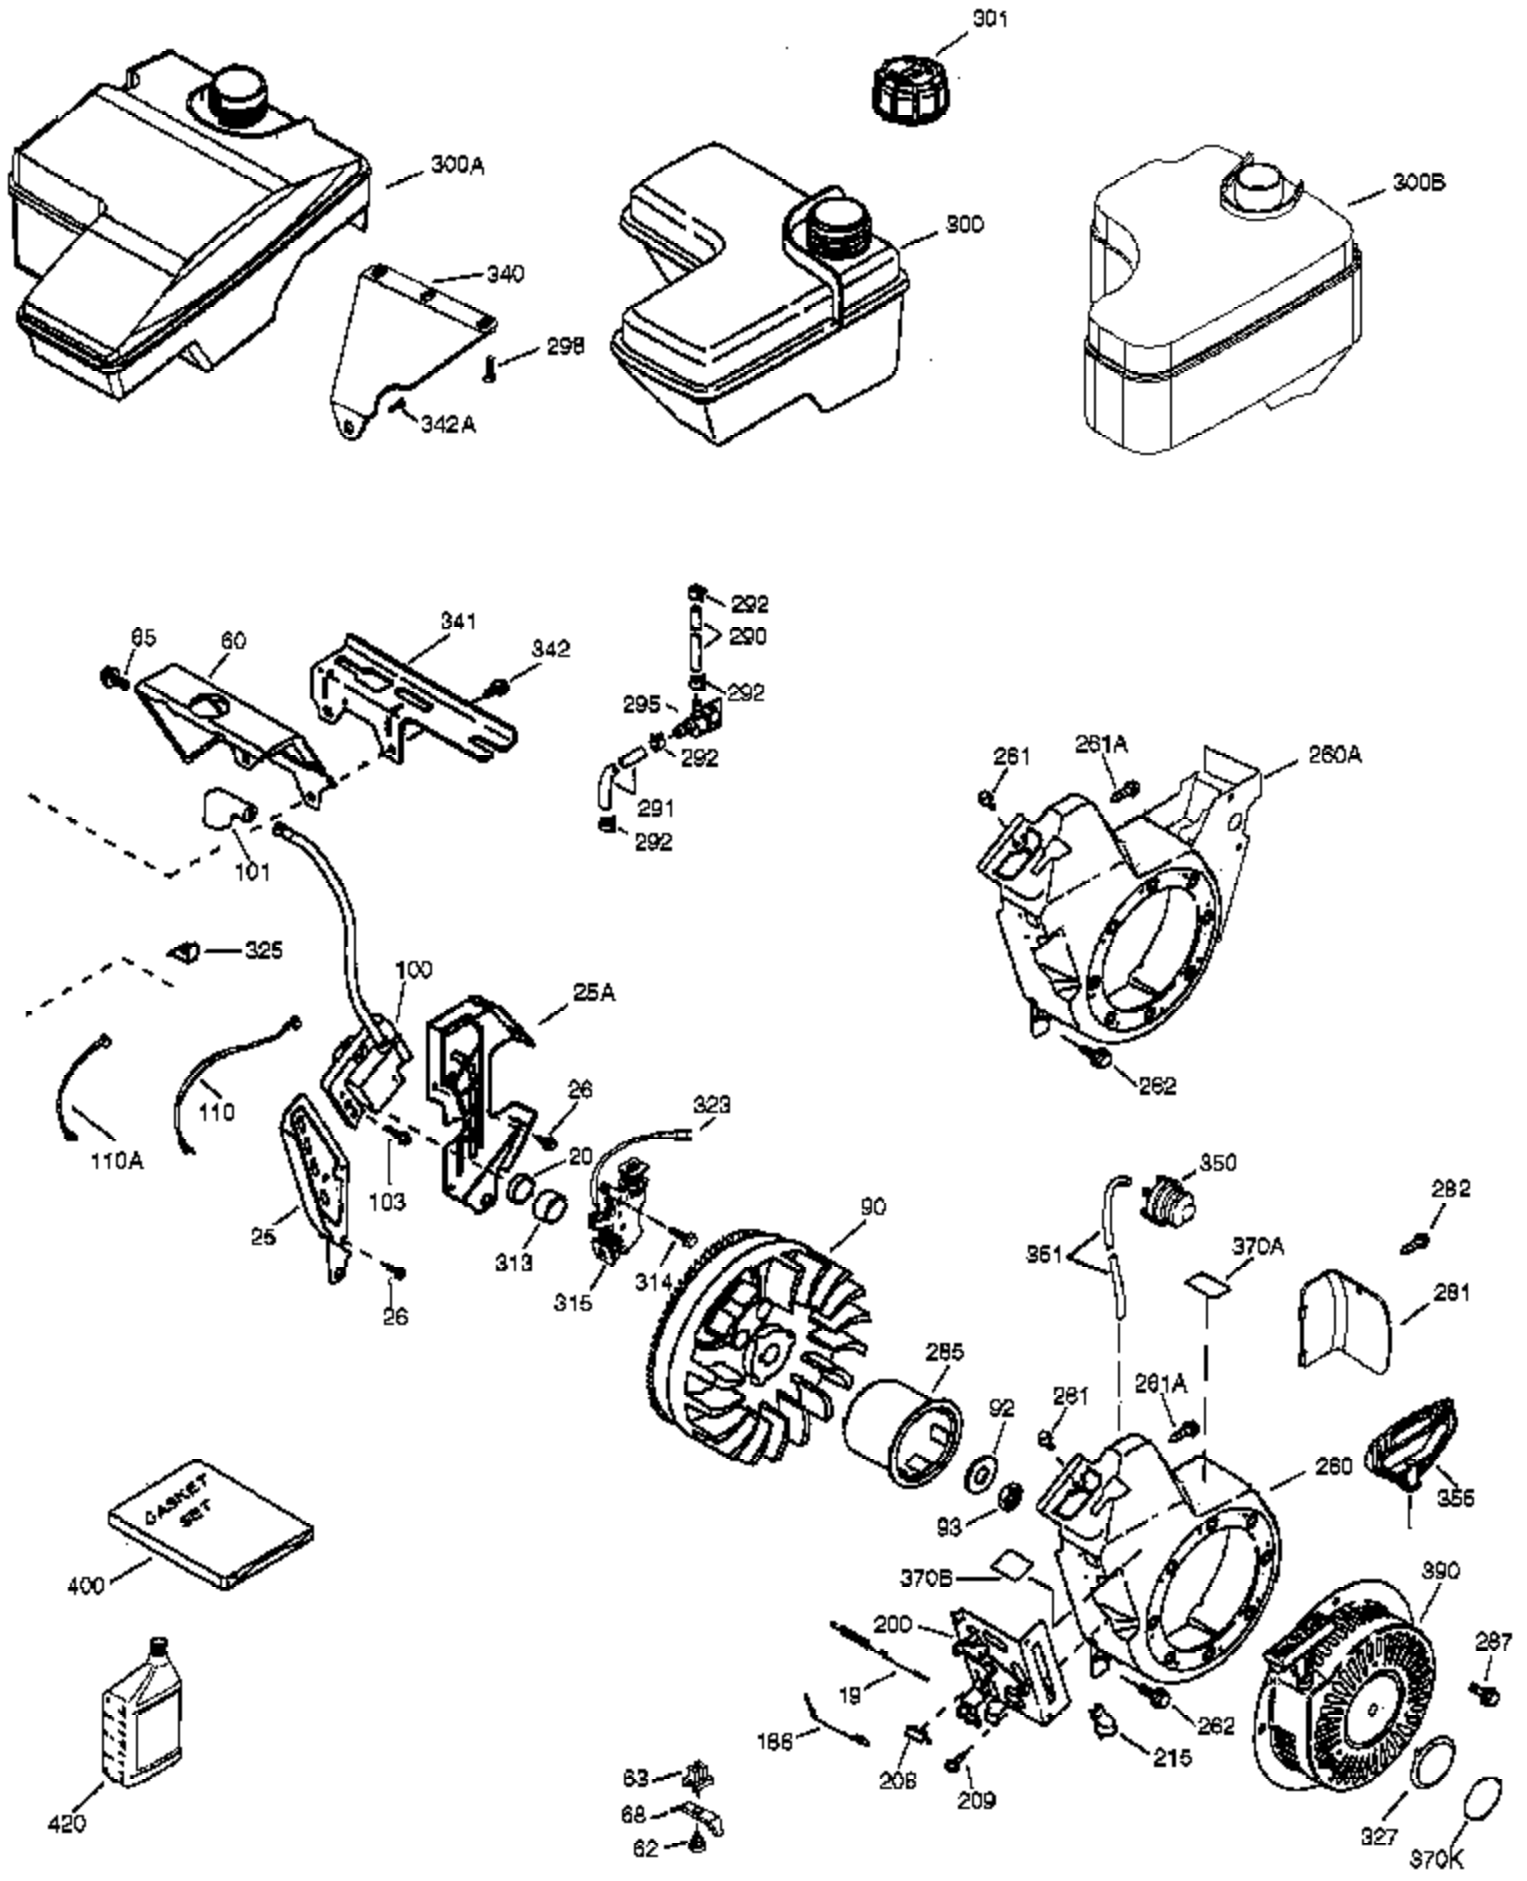

Ref #	Part Number	Qty	Description
19	37111	1	Extension Spring
20	32600	1	Oil Seal
25A	36869	1	Air Baffle (Right)
25	36621	1	Air Baffle (Left)
26	30200	1	Screw, 10-24 x 9/16"
26	30200	1	Screw, 10-24 x 9/16"
60	36623A	1	Blower Housing Extension
65	30200	1	Screw, 10-24 x 9/16"
90	611216	1	Flywheel
92	650815	1	Belleville Washer
93	650816	1	Flywheel Nut
100	34443B	1	Solid State Ignition
101	610118	1	Spark Plug Cover
103	651007	2	Screw, T-15, 10-24 x 15/16"
110	36230	1	Ground Wire
151A	40016A	1	Intake Valve Seal
186	36711	1	Governor Link
200	36824A	1	Control Bracket (Incl. 206)
206	610973	1	Terminal
209	650821	2	Screw, 10-32 x 1/2"
209	650821	2	Screw, 10-32 X 1/2"
209	650821	2	Screw, 10-32 X 1/2"
215	32410	1	Control Knob
260	36901	1	Blower Housing
261	651008	3	Screw, 1/4-20 x 31/64"
261A	650821	1	Screw, 10-32 x 1/2"
281	36907	1	Starter Cover
285	35985B	1	Starter Cup
287	651008	4	Screw, 1/4-20 x 31/64"
290	30705	1	Fuel Line
291	29774	1	Fuel Line
292	26460	4	Fuel Line Clamp
295	35857	1	Fuel Shut-Off Valve
300	37048	1	Fuel Tank (Incl. 292 & 301)
301	35355	1	Fuel Cap
313	34080	1	Spacer
314	650873	1	Screw, 1/4-20 x 3/4"
315	611111	1	Alternator Coil (18 Watt) (Incl. 323)
325	37471	1	Fuel Line Bracket
338A	28942	1	Screw, 10-32 x 3/8"
341	36644	1	Fuel Tank Bracket (Lower)
342	651010	2	Screw, 1/4-20 x 7/8"
350	570682A	1	Primer Assembly (Red)
351	32180C	1	Primer Line
355	590574	1	Starter Handle (Mitten Grip)
370K	36695	1	Starter Decal
370R	37119	1	Heat Warning Decal
370B	36899	1	Control Decal
370A	36261	1	Lubrication Decal (Replaces 64-831)
390	590749	1	Recoil Starter
400	36720	1	* Gasket Set (Incl. items marked PK i n notes)
420	730226A		SAE 5W/30 4-Cycle Engine Oil (Quart)