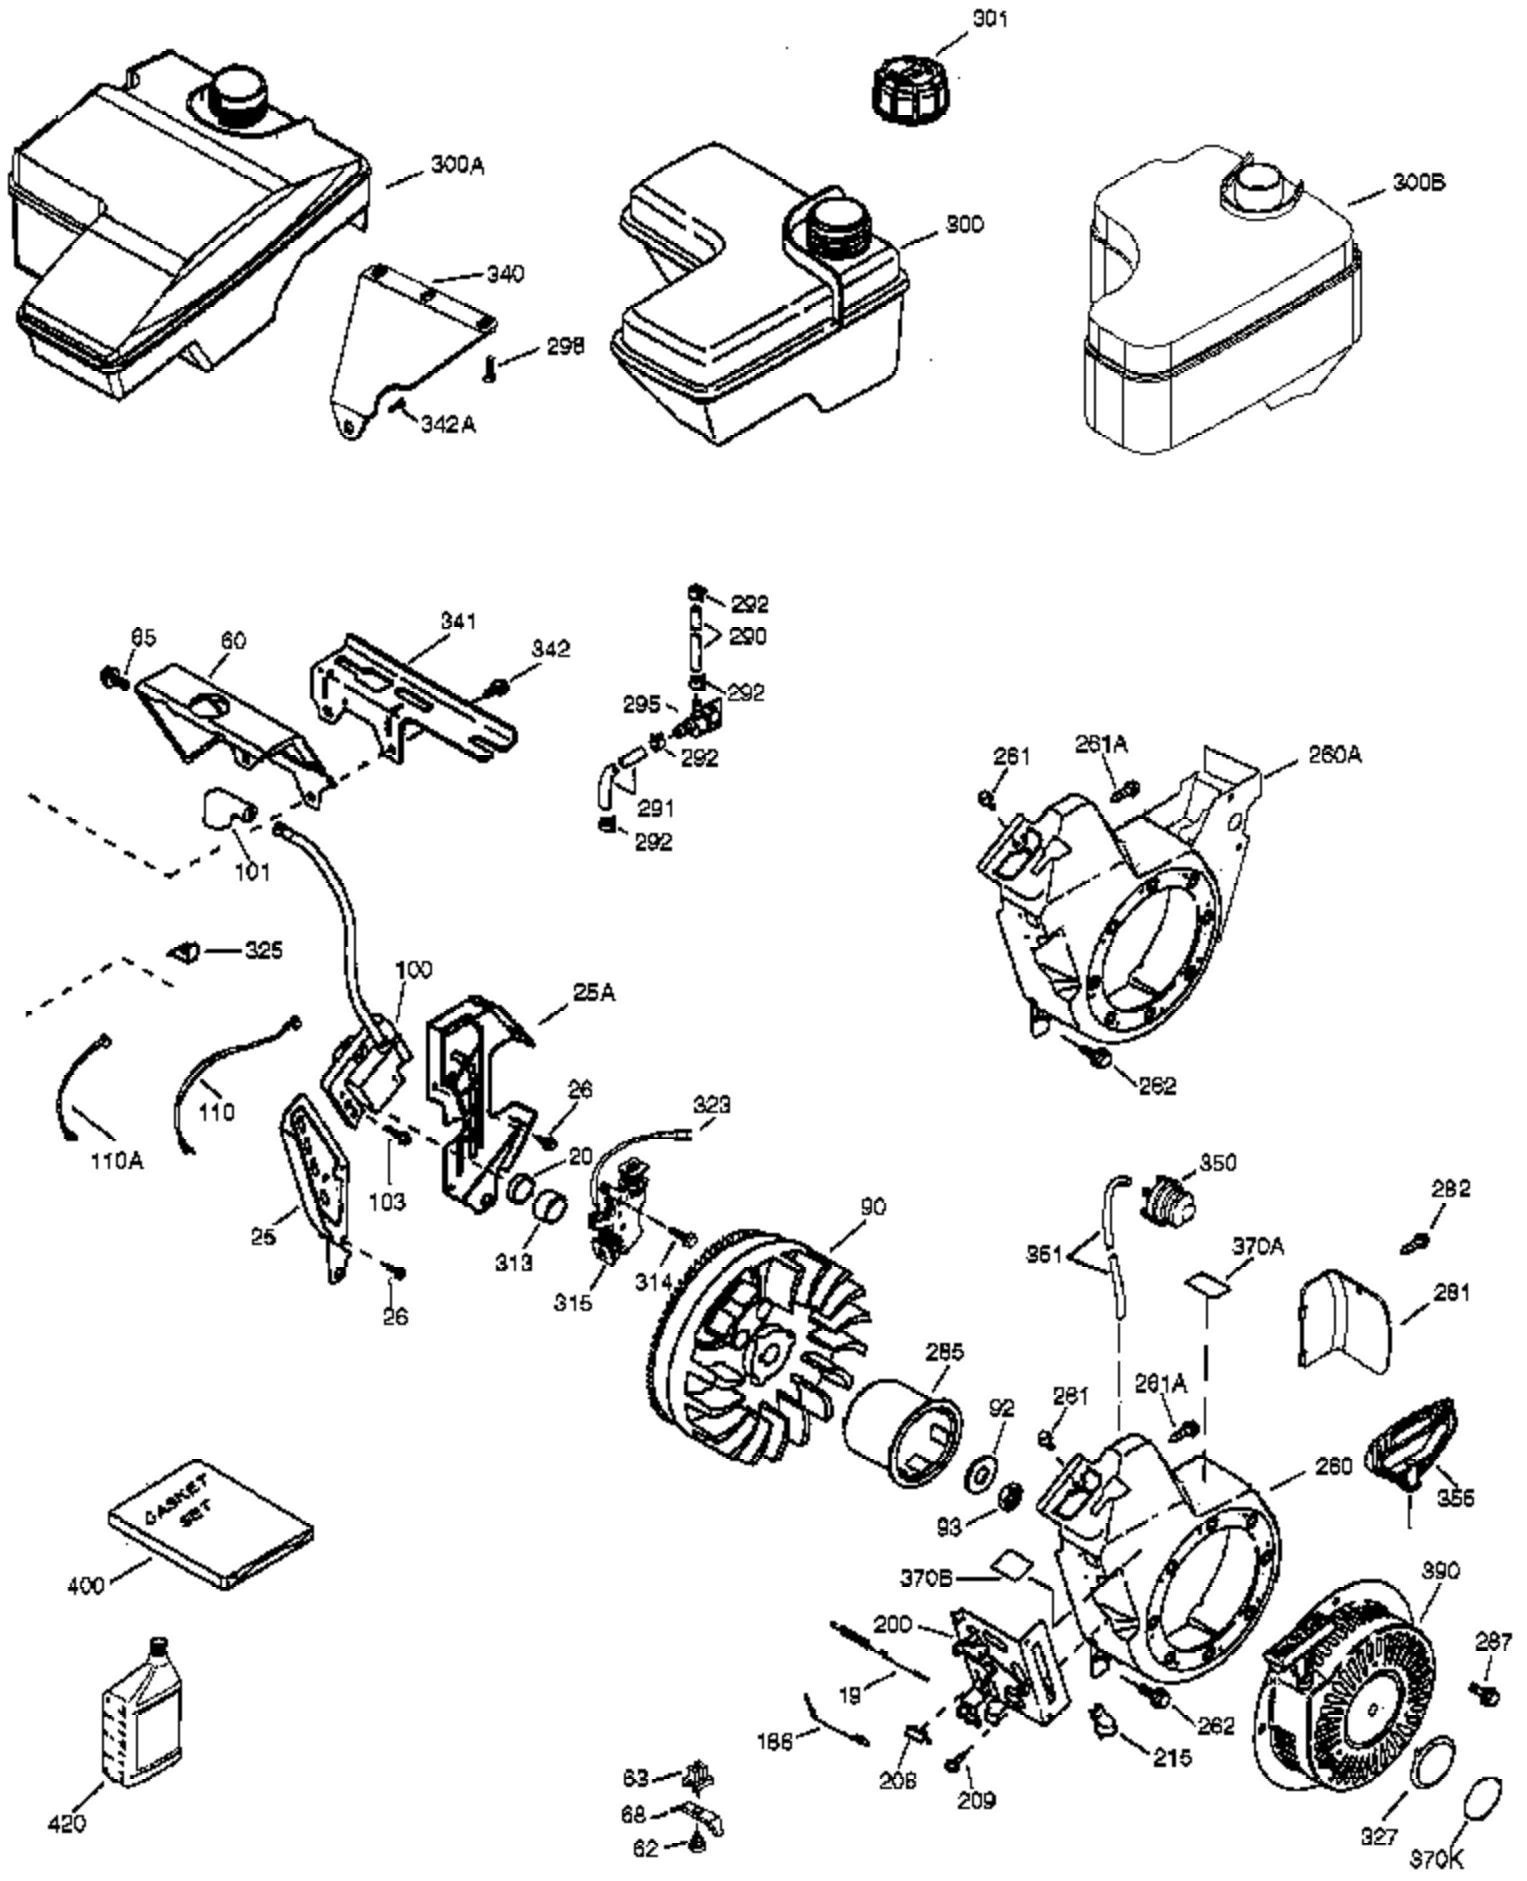

Ref #	Part Number	Qty	Description
19	37111	1	Extension Spring
20	32600	1	Oil Seal
25D	37710	1	Air Baffle (1 pc.)
26	30200	1	Screw, 10-24 x 9/16"
60	36623A	1	Blower Housing Extension
65	30200	1	Screw, 10-24 x 9/16"
90	611216	1	Flywheel
92	650815	1	Belleville Washer
93	650816	1	Flywheel Nut
100	34443B	1	Solid State Ignition
101	610118	1	Spark Plug Cover
103	651007	2	Screw, T-15, 10-24 x 15/16"
110	36230	1	Ground Wire
151A	40016A	1	Intake Valve Seal
186	36711	1	Governor Link
200	36824A	1	Control Bracket (Incl. 206)
206	610973	1	Terminal
209	650821	2	Screw, 10-32 x 1/2"
209	650821	2	Screw, 10-32 X 1/2"
209	650821	2	Screw, 10-32 X 1/2"
215	32410	1	Control Knob
260	36901	1	Blower Housing
261	651008	3	Screw, 1/4-20 x 31/64"
261A	650821	1	Screw, 10-32 x 1/2"
281	36907	1	Starter Cover
285	35985B	1	Starter Cup
287	651008	4	Screw, 1/4-20 x 31/64"
290	30705	1	Fuel Line
291	29774	1	Fuel Line
292	26460	4	Fuel Line Clamp
295	35857	1	Fuel Shut-Off Valve
300	37048	1	Fuel Tank (Incl. 292 & 301)
301	35355	1	Fuel Cap
313	34080	1	Spacer
314	650873	1	Screw, 1/4-20 x 3/4"
315	611111	1	Alternator Coil (18 Watt) (Incl. 323)
338A	28942	1	Screw, 10-32 x 3/8"
341	36644	1	Fuel Tank Bracket (Lower)
342	651010	2	Screw, 1/4-20 x 7/8"
350	570682A	1	Primer Assembly (Red)
351	32180C	1	Primer Line
355	590574	1	Starter Handle (Mitten Grip)
370A	36261	1	Lubrication Decal
370B	36899	1	Control Decal
370R	37119	1	Heat Warning Decal
370K	36695	1	Starter Decal
390	590749	1	Recoil Starter
400	36720	1	* Gasket Set (Incl. items marked PK i n notes)
420	730226A		SAE 5W30 4-Cycle Engine Oil (Quart)