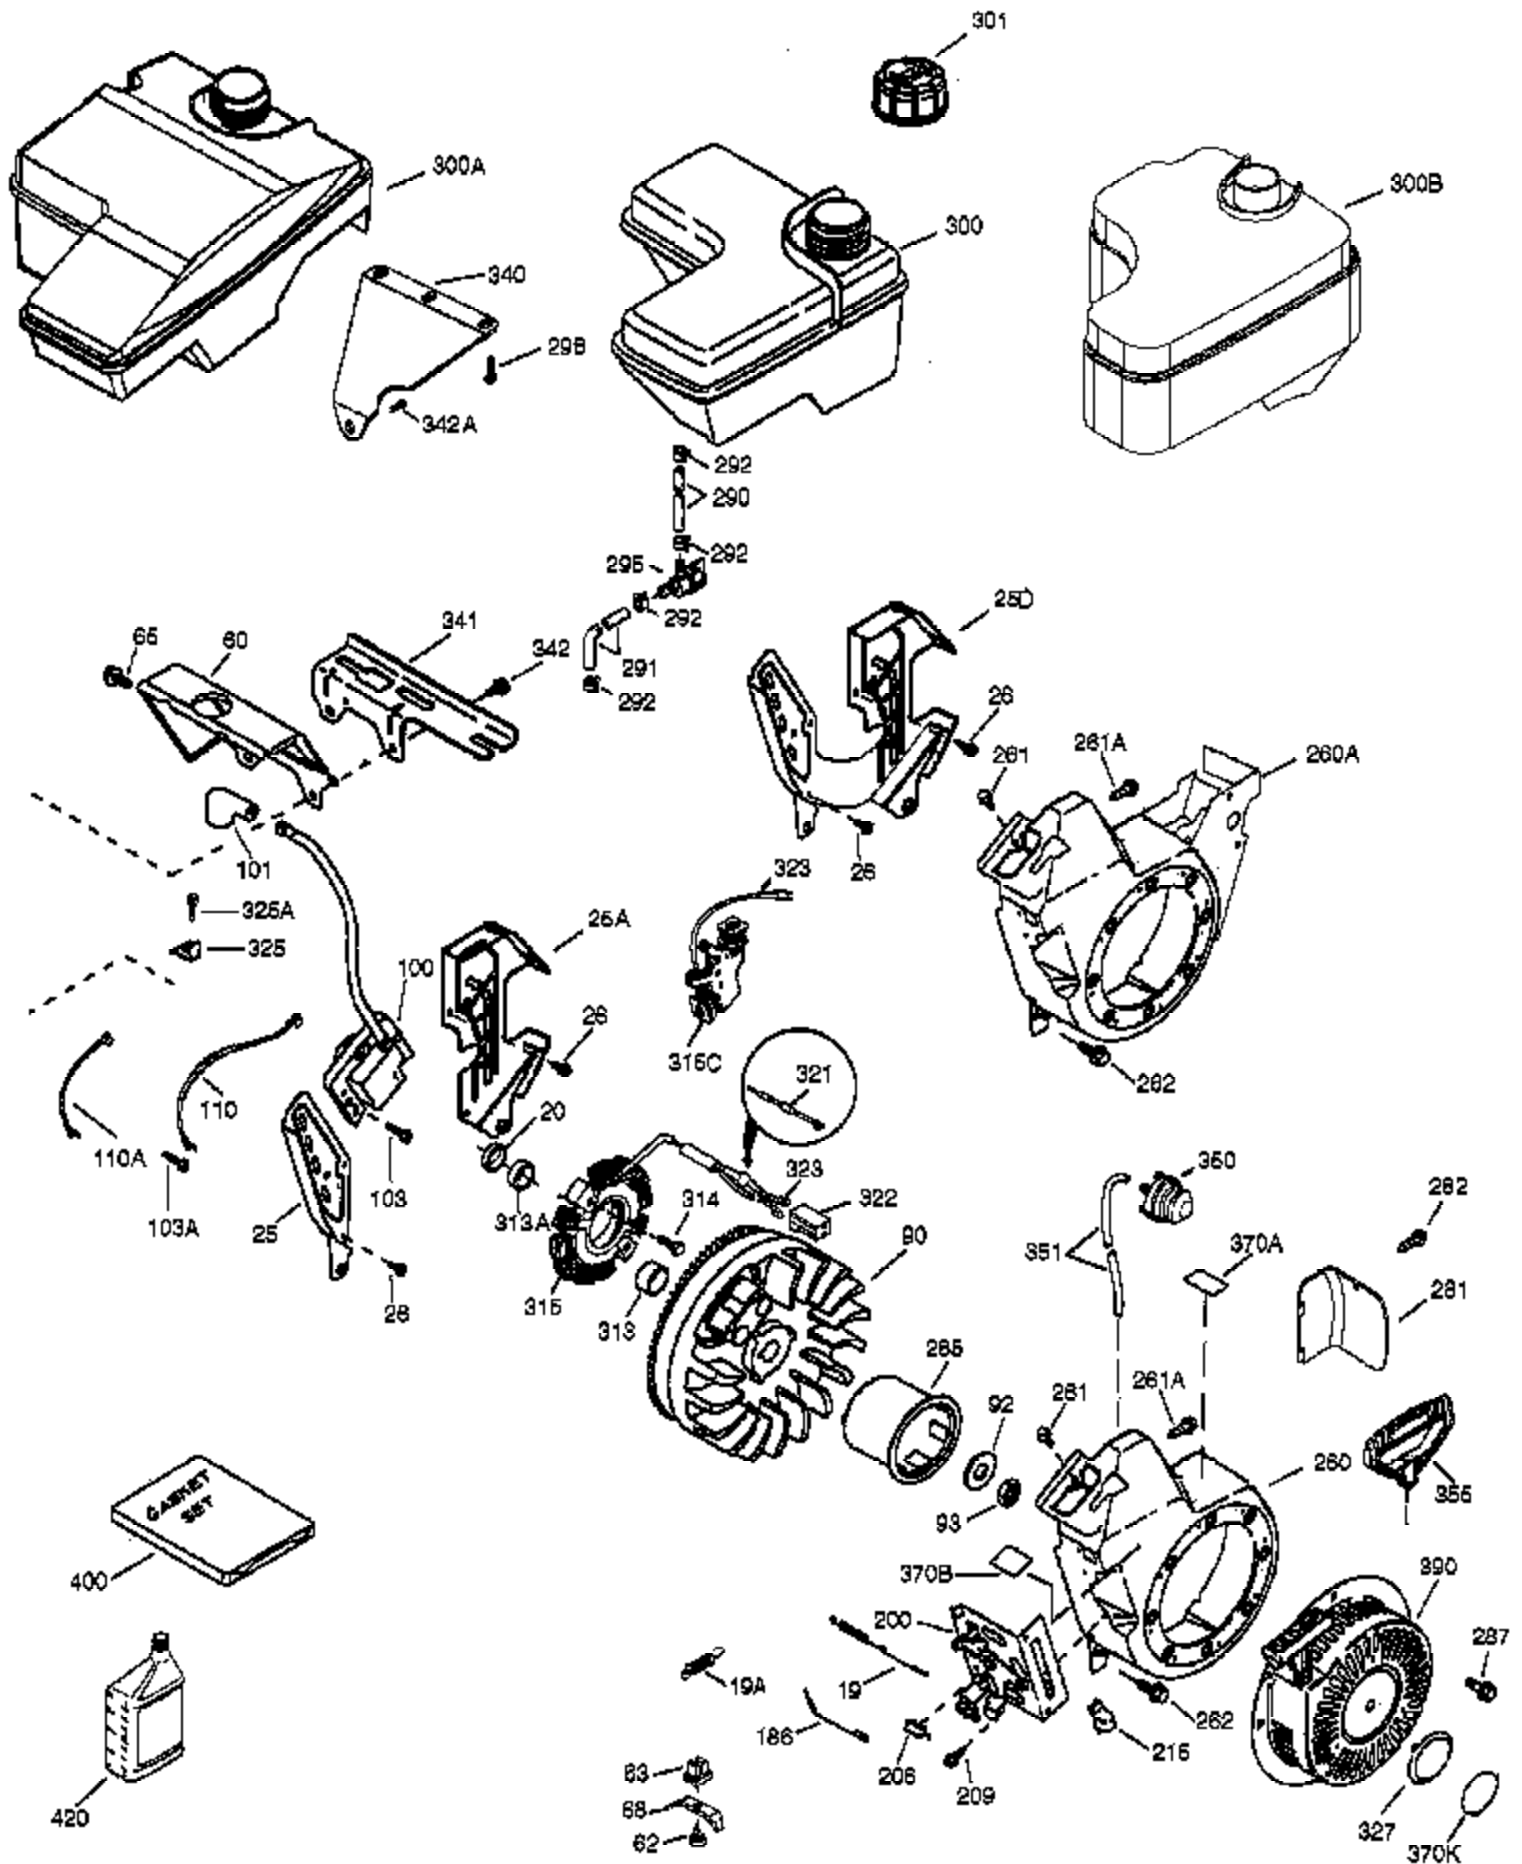

Ref #	Part Number	Qty	Description
19	37111	1	Extension Spring
20	32600	1	Oil Seal
25	36621	1	Air Baffle (Left)
25A	36869	1	Air Baffle (Right)
26	30200	1	Screw, 10-24 x 9/16"
60	36623A	1	Blower Housing Extension
65	30200	1	Screw, 10-24 x 9/16"
90	611234	1	Flywheel
92	650815	1	Belleville Washer
93	650816	1	Flywheel Nut
100	34443B	1	Solid State Ignition
101	610118	1	Spark Plug Cover
103	651007	2	Screw, T-15, 10-24 x 15/16"
110	36230	1	Ground Wire
186	36711	1	Governor Link
200	36824A	1	Control Bracket (Incl. 206)
206	610973	1	Terminal
209	650821	2	Screw, 10-32 x 1/2"
215	32410	1	Control Knob
260	36901	1	Blower Housing
261A	650821	1	Screw, 10-32 x 1/2"
261	651008	1	Screw, 1/4-20 x 31/64"
262	651008	2	Screw, 1/4-20 x 31/64"
285	35985B	1	Starter Cup
287	651008	4	Screw, 1/4-20 x 31/64"
290	26460	1	Fuel Line Clamp
290	30705	1	Fuel Line (11.00")
292	26460	4	Fuel Line Clamp
300	36863	1	Fuel Tank (Incl. 292 & 301)
301	35355	1	Fuel Cap
313	35189	1	Alternator Coil Spacer
313	34080	1	Spacer
314	650873	1	Screw, 1/4-20 x 3/4"
315	611104	1	Alternator Coil (3/5 split)
323	611118	1	Terminal
325	37471	1	Fuel Line Bracket
325A	30200	1	Screw, 10-24 x 9/16"
341	36644	1	Fuel Tank Bracket (Lower)
342	651010	2	Screw, 1/4-20 x 7/8"
350	570682A	1	Primer Assembly
351	32180C	1	Primer Line
355	590574	1	Starter Handle (Mitten Grip)
370B	36899	1	Control Decal
370A	36261	1	Identification Decal
370K	36695	1	Starter Decal
390	590749	1	Rewind Starter (NOTE: This engine could have been built with 590733 starter.)
400	36720	1	* Gasket Set (Incl. items marked PK in notes)
420	730226A		SAE 5W30 4-Cycle Engine Oil (Quart)