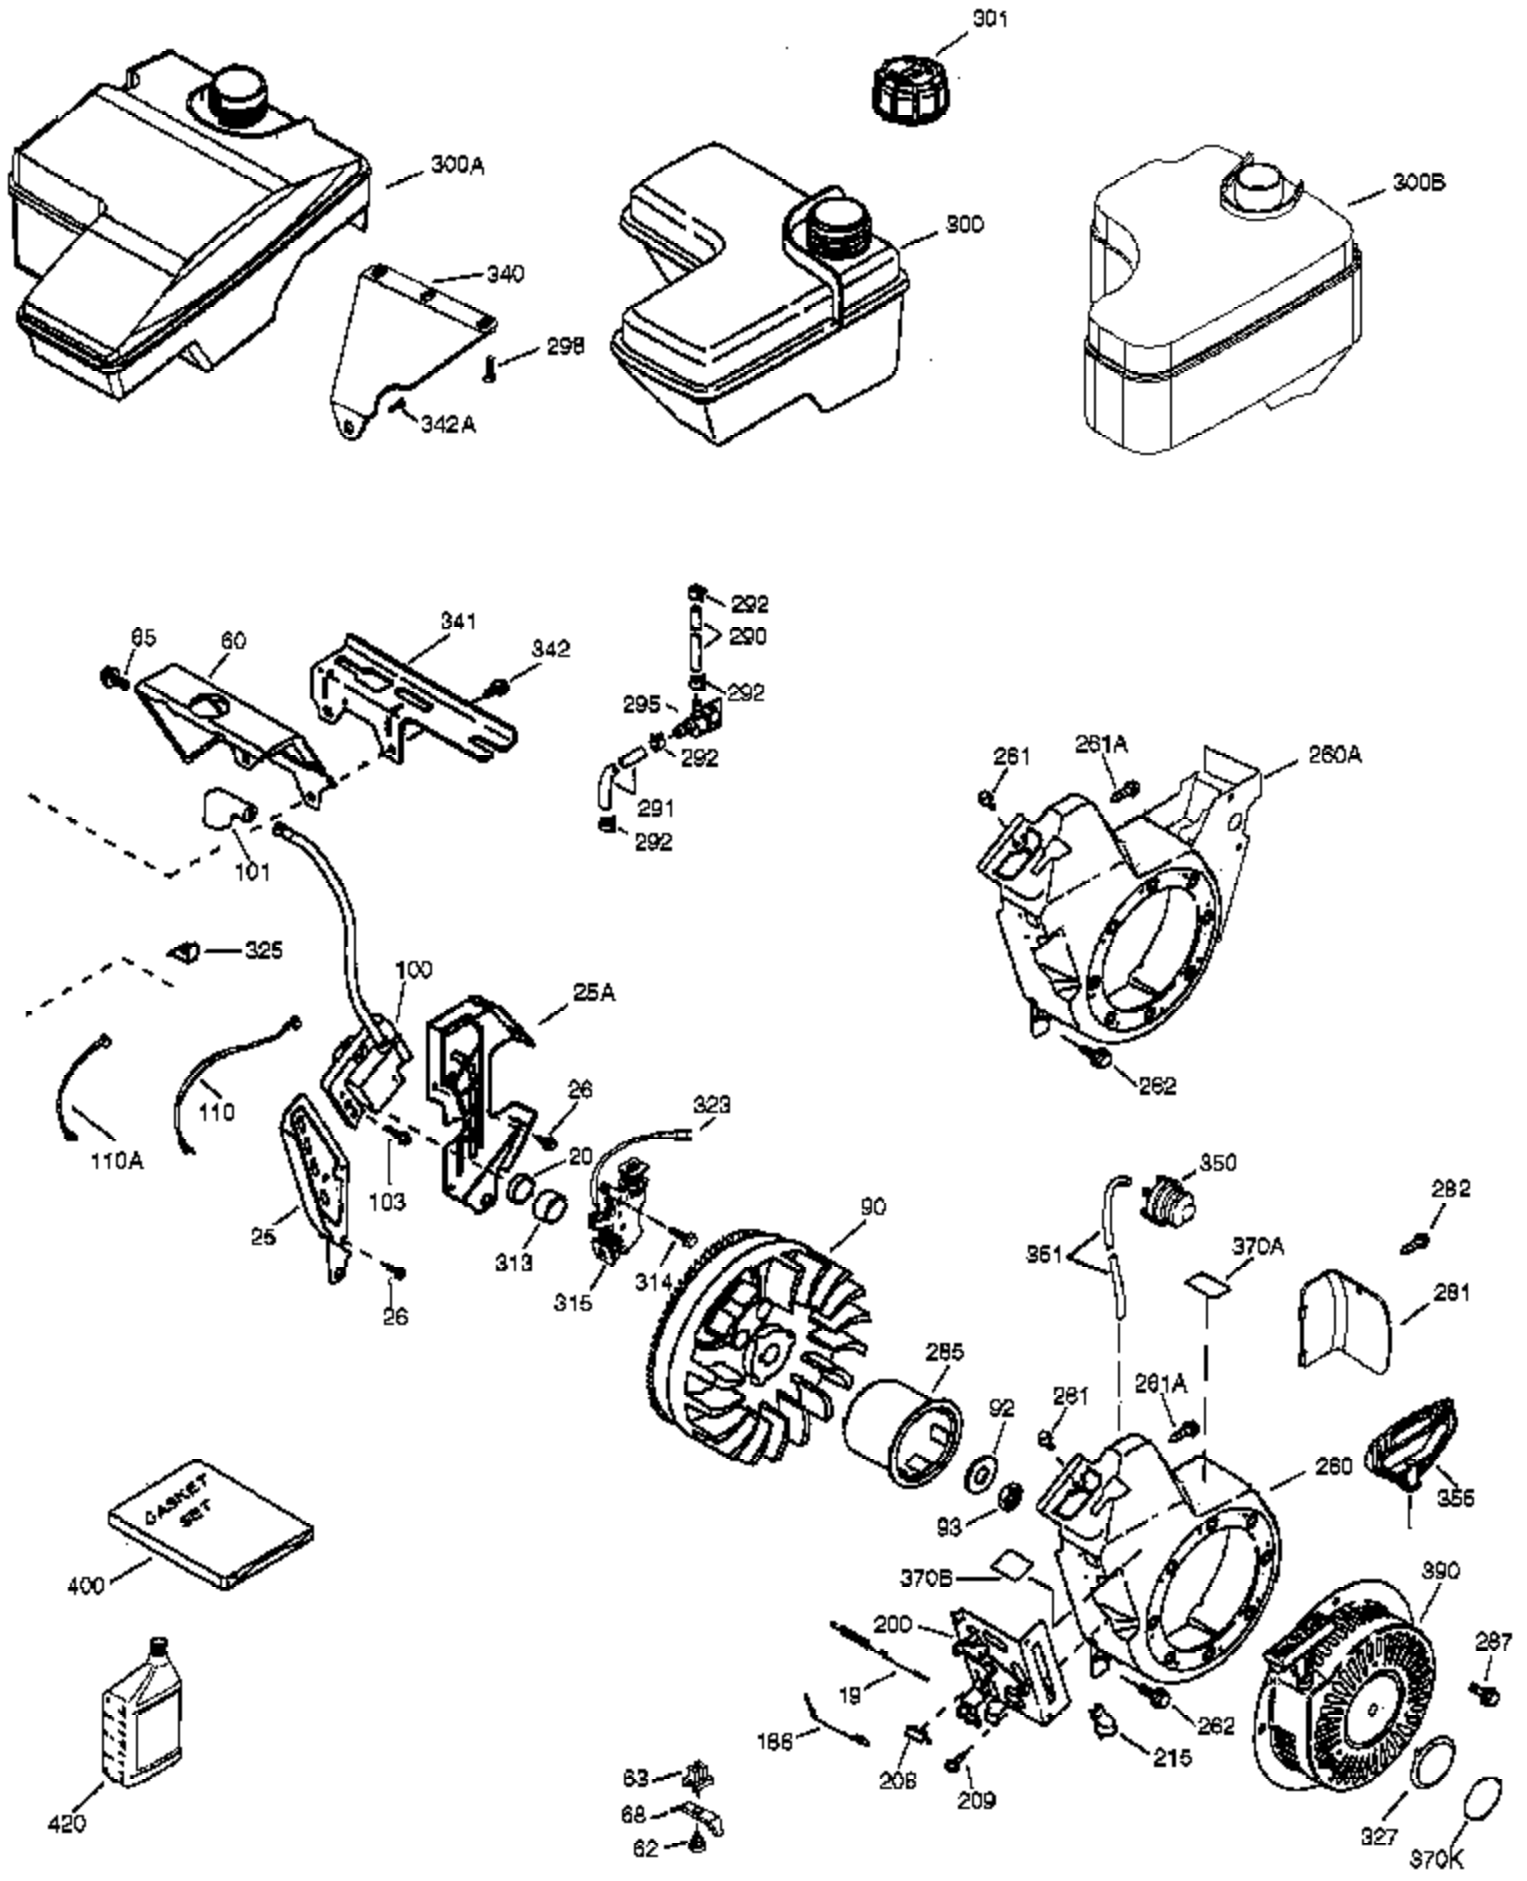

Ref #	Part Number	Qty	Description
19	37111	1	Extension Spring
20	32600	1	Oil Seal
25	36621	1	Air Baffle (Left)
25A	36869	1	Air Baffle (Right)
26	30200	1	Screw, 10-24 x 9/16"
60	36623A	1	Blower Housing Extension
65	30200	1	Screw, 10-24 x 9/16"
90	611216	1	Flywheel
92	650815	1	Belleville Washer
93	650816	1	Flywheel Nut
100	34443B	1	Solid State Ignition
101	610118	1	Spark Plug Cover
103	651007	2	Screw, Torx T-15, 10-24 x 15/16"
110	36230	1	Ground Wire
151A	40016A	1	Intake Valve Seal
186	36711	1	Governor Link
200	36824A	1	Control Bracket (Incl. 206)
206	610973	1	Terminal
209	650821	2	Screw, 10-32 x 1/2"
215	32410	1	Control Knob
260	36901	1	Blower Housing
261A	650821	1	Screw, 10-32 x 1/2"
261	651008	1	Screw, 1/4-20 x 31/64"
262	651008	2	Screw, 1/4-20 x 31/64"
281	36907	1	Starter Cover
282	651035	1	Screw, 6-32 x 25/64"
285	35985B	1	Starter Cup
287	651008	4	Screw, 1/4-20 x 31/64"
290	30705	1	Fuel Line
291	29774	1	Fuel Line
292	26460	1	Fuel Line Clamp
292	26460	1	Fuel Line Clamp
295	35857	1	Fuel Shut-Off Valve
300	37048	1	Fuel Tank (Incl. 292 & 301)
301	36246	1	Fuel Cap
313	34080	1	Spacer
325	37471	1	Fuel Line Bracket
325A	30200	1	Screw, 10-24 x 9/16"
338A	28942	1	Screw, 10-32 x 3/8"
341	36644	1	Fuel Tank Bracket (Lower)
342	651010	2	Screw, 1/4-20 x 7/8"
350	570682A	1	Primer Assembly
351	32180C	1	Primer Line
355	590574	1	Starter Handle (Mitten Grip)
370K	36695	1	Starter Decal
370B	36899	1	Control Decal
370A	36261	1	Lubrication Decal
390	590749	1	Rewind Starter (NOTE: This engine could have been built with 590733 starter.)
400	36720	1	* Gasket Set (Incl. items marked PK in notes)
420	730226A		SAE 5W30 4-Cycle Engine Oil (Quart)