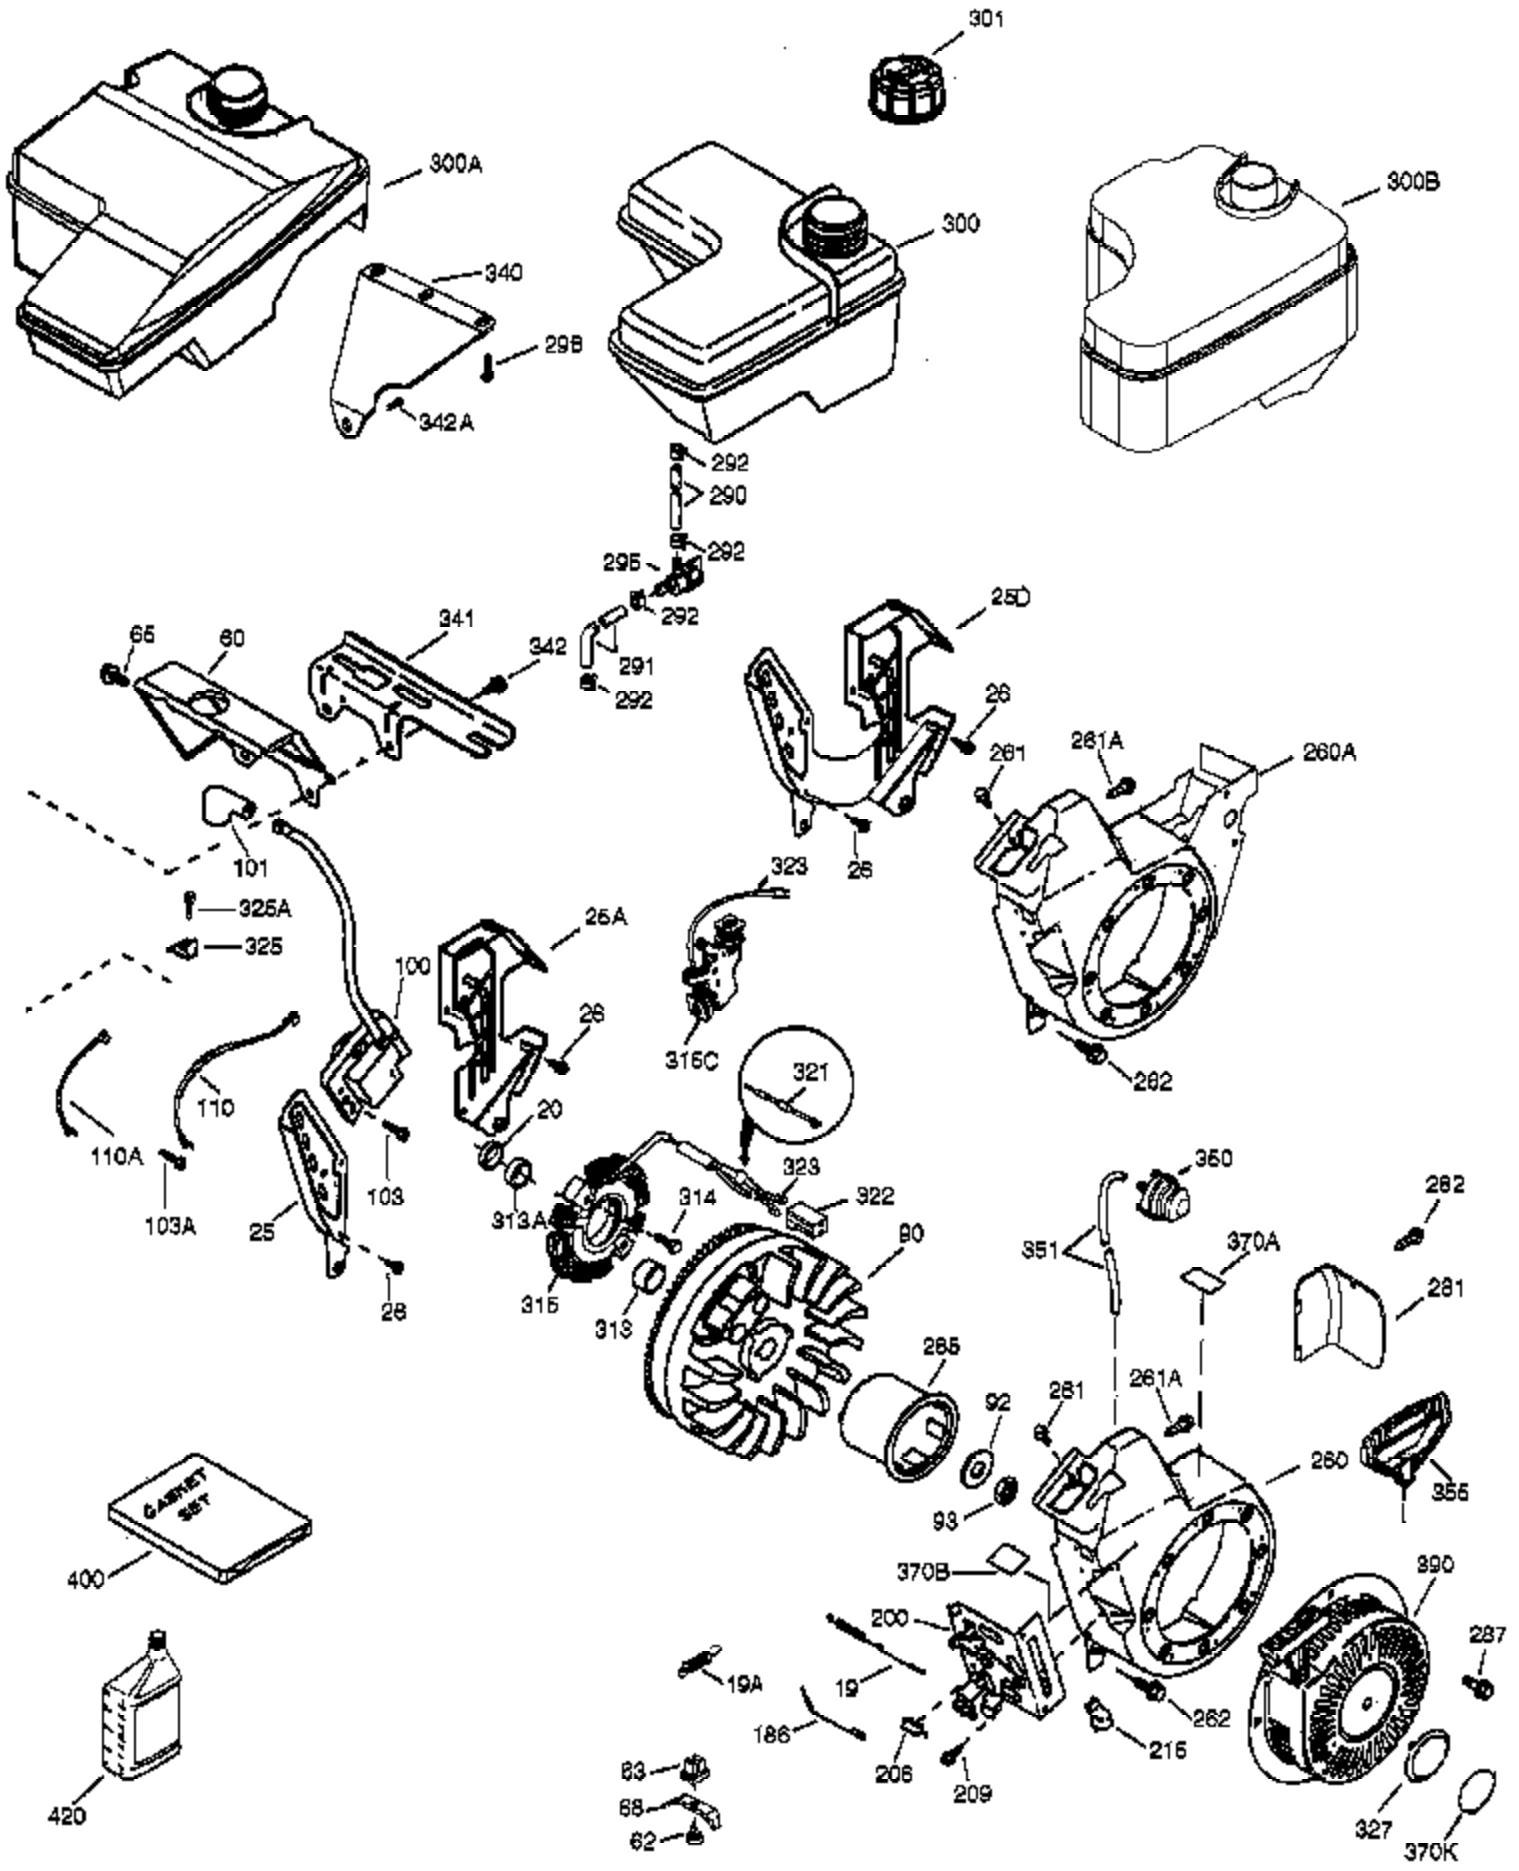

Ref #	Part Number	Qty	Description
19	37111	1	Extension Spring
20	32600	1	Oil Seal
25D	37710	1	Air Baffle (1 pc. electric start)
26	30200	2	Screw, 10-24 x 9/16"
60	36623A	1	Blower Housing Extension
65	30200	1	Screw, 10-24 x 9/16"
90	611216	1	Flywheel
92	650815	1	Belleville Washer
93	650816	1	Flywheel Nut
100	34443B	1	Solid State Ignition
101	610118	1	Spark Plug Cover
103	651007	2	Screw, T-15, 10-24 x 15/16"
110	36230	1	Ground Wire
186	36711	1	Governor Link
200	36824A	1	Control Bracket (Incl. 206)
206	610973	1	Terminal
209	650821	2	Screw, 10-32 x 1/2"
215	32410	1	Control Knob
260	36901	1	Blower Housing
261A	650821	1	Screw, 10-32 x 1/2"
261	651008	1	Screw, 1/4-20 x 31/64"
262	651008	2	Screw, 1/4-20 x 31/64"
285	35985B	1	Starter Cup
287	651008	4	Screw, 1/4-20 x 31/64"
290	30705	1	Fuel Line
292	26460	1	Fuel Line Clamp
300B	37048	1	Fuel Tank (Incl. 292 & 301)
301	36246	1	Fuel Cap
313	34080	1	Spacer
341	36644	1	Fuel Tank Bracket (Lower)
342	651010	2	Screw, 1/4-20 x 7/8"
350	570682A	1	Primer Assembly
351	32180C	1	Primer Line
355	590574	1	Starter Handle (Mitten Grip)
370K	36695	1	Starter Decal
370B	36899	1	Control Decal
370A	36261	1	Instruction Decal
390	590749	1	Rewind Starter (NOTE: This engine could have been built with 590733 starter)
400	36720	1	* Gasket Set (Incl. items marked PK i n notes)
420	730226A		SAE 5W30 4-Cycle Engine Oil (Quart)