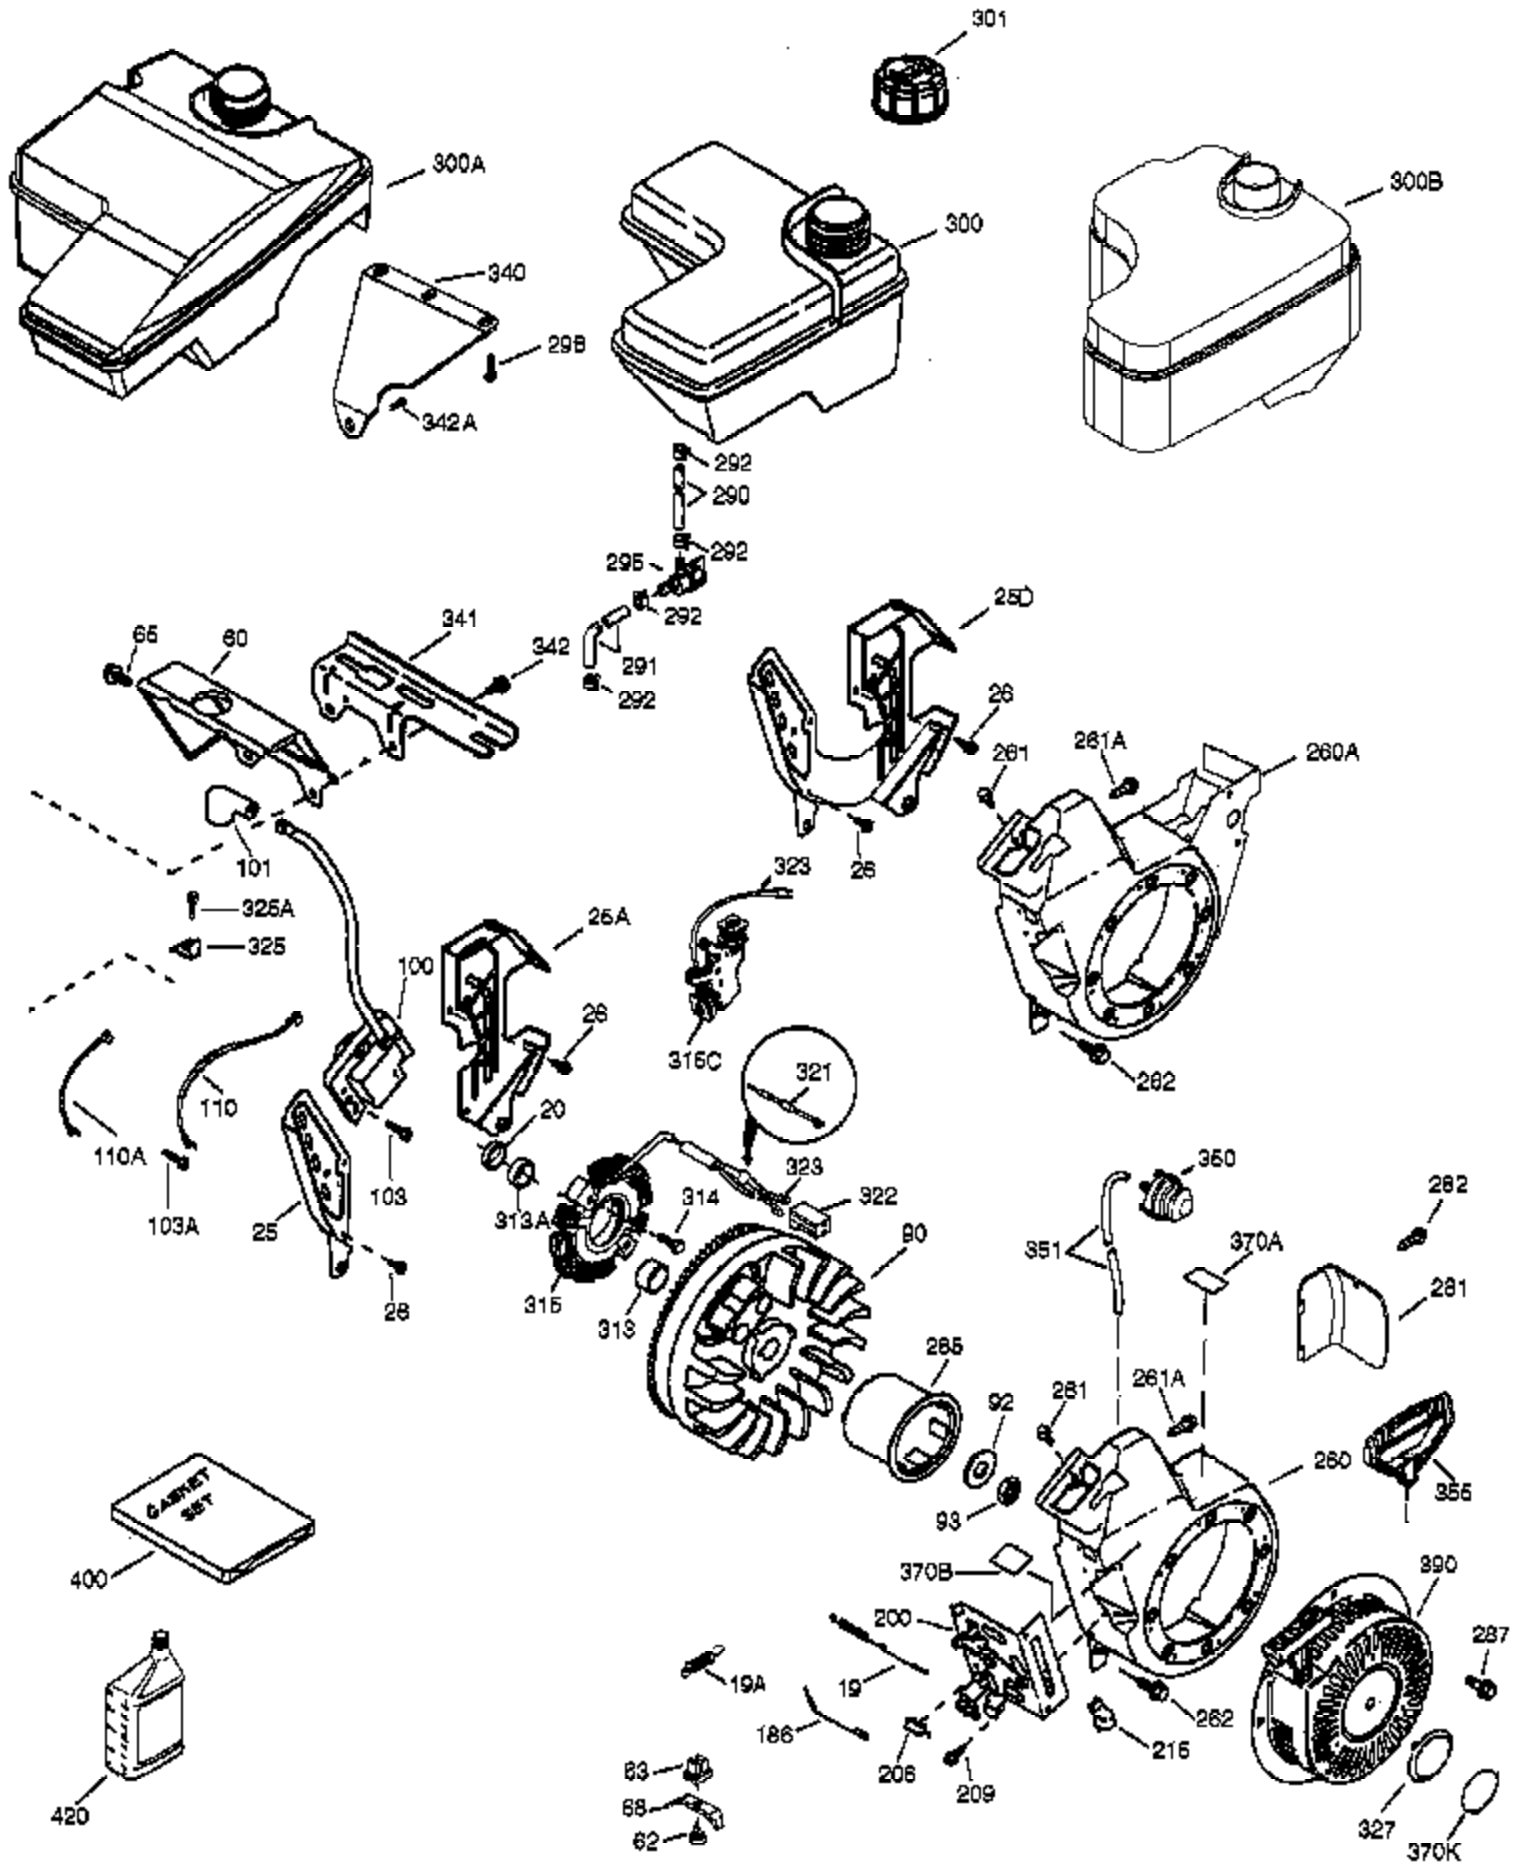

Ref #	Part Number	Qty	Description
19	37111	1	Extension Spring
20	32600	1	Oil Seal
25D	37710	1	Air Baffle (1 pc. electric start)
26	30200	2	Screw, 10-24 x 9/16"
60	36623A	1	Blower Housing Extension
65	30200	1	Screw, 10-24 x 9/16"
90	611216	1	Flywheel
92	650815	1	Belleville Washer
93	650816	1	Flywheel Nut
100	34443B	1	Solid State Ignition
101	610118	1	Spark Plug Cover
103	651007	2	Screw, T-15, 10-24 x 15/16"
110	36230	1	Ground Wire
186	36711	1	Governor Link
200	36824A	1	Control Bracket (Incl. 206)
206	610973	1	Terminal
209	650821	2	Screw, 10-32 x 1/2"
215	32410	1	Control Knob
260	36901	1	Blower Housing
261A	650821	1	Screw, 10-32 x 1/2"
261	651008	1	Screw, 1/4-20 x 31/64"
262	651008	2	Screw, 1/4-20 x 31/64"
285	35985B	1	Starter Cup
287	651008	4	Screw, 1/4-20 x 31/64"
290	30705	1	Fuel Line
291	29774	1	Fuel Line
292	26460	2	Fuel Line Clamp
295	35857	1	Fuel Shut-Off Valve (Incl. 292)
300B	37048	1	Fuel Tank (Incl. 292 & 301)
301	36246	1	Fuel Cap
313	34080	1	Spacer
341	36644A	1	Fuel Tank Bracket (Lower)
342B	651085	2	Rubber Washer
342	651010	2	Screw, 1/4-20 x 7/8"
350	570682A	1	Primer Assembly
351	32180C	1	Primer Line
355	590574	1	Starter Handle (Mitten Grip)
370B	36899	1	Control Decal
370A	36261	1	Instruction Decal
370K	36695	1	Starter Decal
390	590749	1	Rewind Starter (NOTE: This engine could have been built with 590733 starter.)
400	36720	1	* Gasket Set (Incl. items marked PK in notes)
420	730226A		SAE 5W30 4-Cycle Engine Oil (Quart)