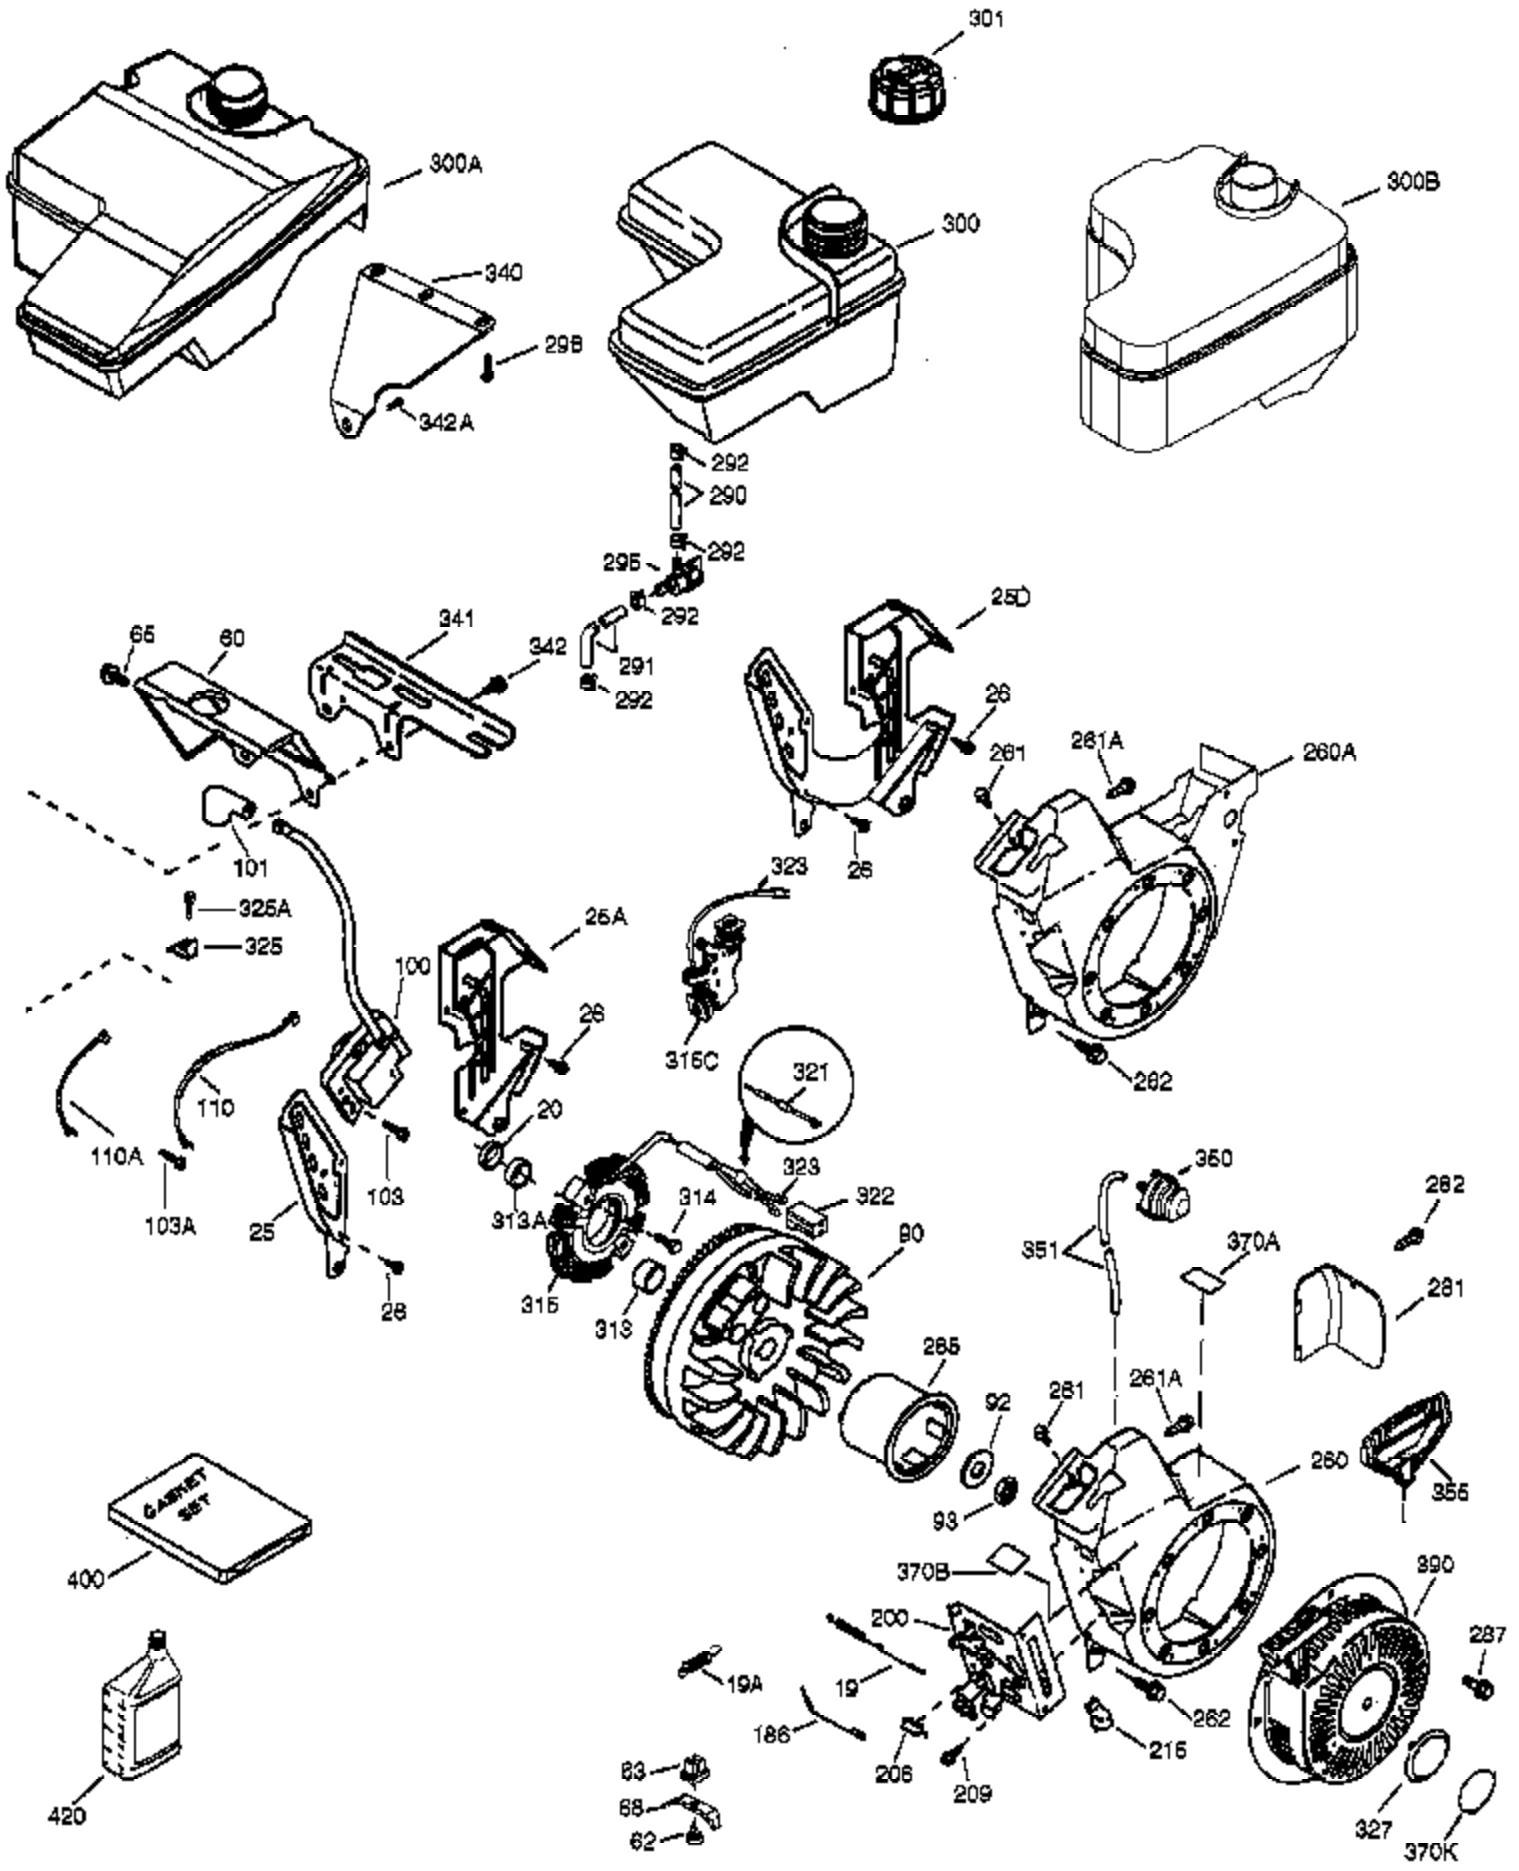

Ref #	Part Number	Qty	Description
19	37111	1	Extension Spring
20	32600	1	Oil Seal
25D	37710	1	Air Baffle (1 pc. electric start)
26	30200	2	Screw, 10-24 x 9/16"
60	36623A	1	Blower Housing Extension
65	30200	1	Screw, 10-24 x 9/16"
90	611216	1	Flywheel
92	650815	1	Belleville Washer
93	650816	1	Flywheel Nut
100	34443C	1	Solid State Ignition
101	610118	1	Spark Plug Cover
103	651007	2	Screw, T-15, 10-24 x 15/16"
110	36230	1	Ground Wire
186	36711	1	Governor Link
200	36824A	1	Control Bracket (Incl. 206)
206	610973	1	Terminal
209	650821	2	Screw, 10-32 x 1/2"
215	32410	1	Control Knob
260	36901	1	Blower Housing
261A	650821	1	Screw, 10-32 x 1/2"
261	651008	1	Screw, 1/4-20 x 31/64"
262	651008	2	Screw, 1/4-20 x 31/64"
285	35985B	1	Starter Cup
287	651008	4	Screw, 1/4-20 x 31/64"
290	30705	1	Fuel Line (12.62")
292	26460	1	Fuel Line Clamp
300B	37048	1	Fuel Tank (Incl. 292 & 301)
301	35355	1	Fuel Cap
313	34080	1	Spacer
314	650873	1	Screw, 1/4-20 x 3/4"
315C	611111	1	Alternator Coil (18 Watt)
321	611161	1	Diode
322	611142	1	Connector
323	611118	1	Terminal
341	36644A	1	Fuel Tank Bracket (Lower)
342	651085	2	Screw, 1/4-20 x 19/32"
342B	651086	2	Rubber Washer
350	570682A	1	Primer Assembly
351	32180C	1	Primer Line
355	590574	1	Starter Handle (Mitten Grip)
370K	36695	1	Starter Decal
370T	37433	1	Starter Switch Decal
370A	36261	1	Instruction Decal
370B	36899	1	Control Decal
390	590749	1	Rewind Starter (Note: This engine could have been built with the 590733 starter.)
400	36720	1	* Gasket Set (Incl. items marked PK i n notes)
420	730226A		SAE 5W30 4-Cycle Engine Oil (Quart)