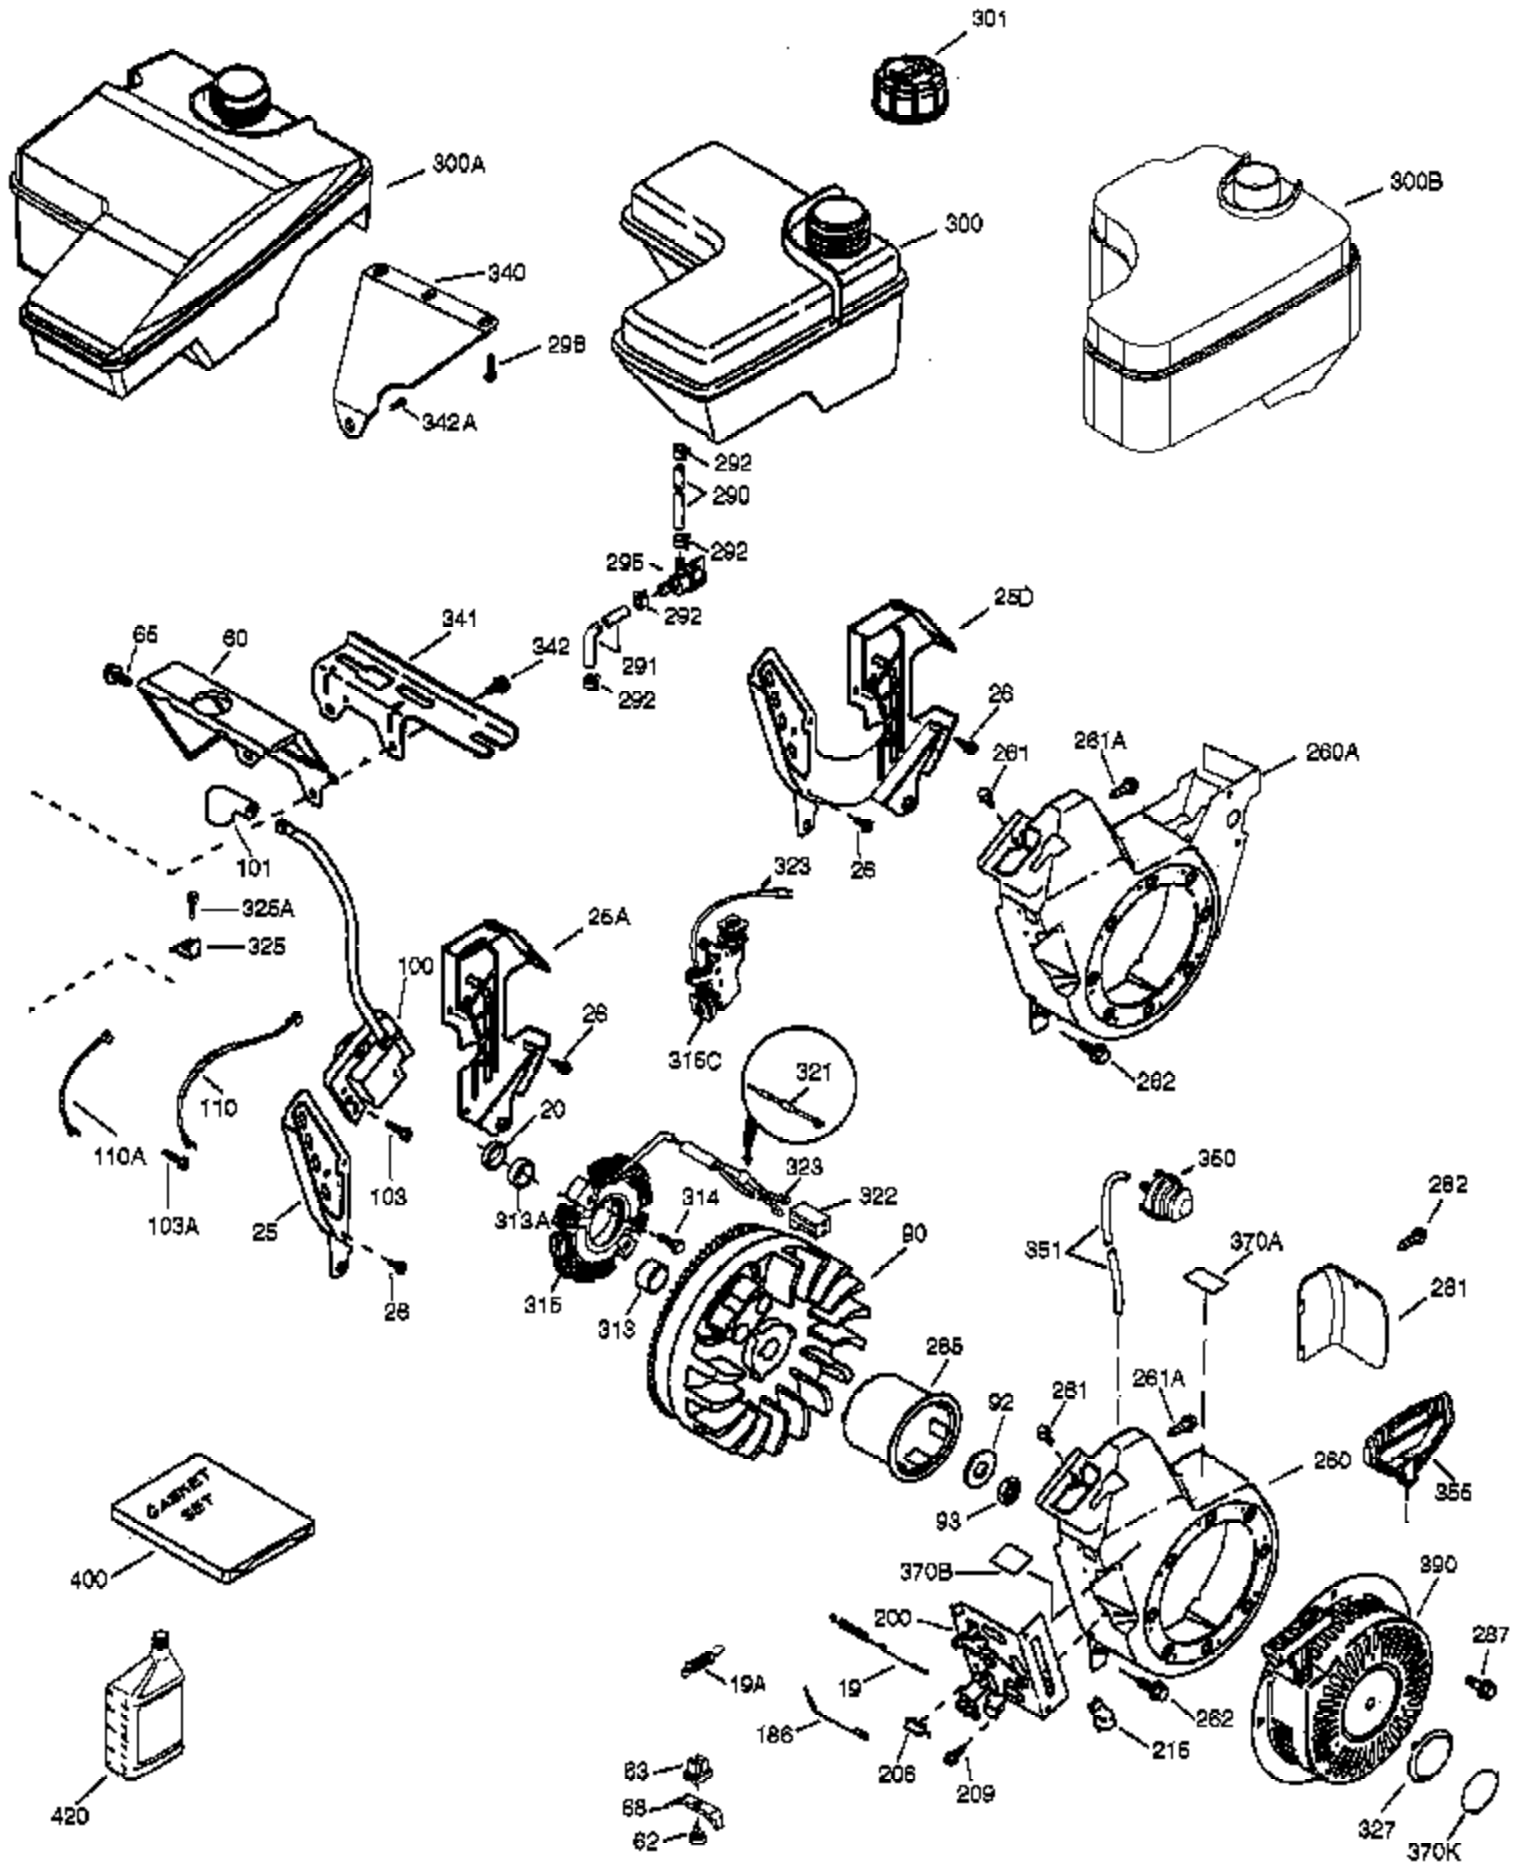

Ref #	Part Number	Qty	Description
19	37111	1	Extension Spring
20	32600	1	Oil Seal
25	36621	1	Air Baffle (Left)
25A	36869	1	Air Baffle (Right)
26	30200	1	Screw, 10-24 x 9/16"
26	30200	1	Screw, 10-24 x 9/16"
60	36623A	1	Blower Housing Extension
65	30200	1	Screw, 10-24 x 9/16"
90	611216	1	Flywheel
92	650815	1	Belleville Washer
93	650816	1	Flywheel Nut
100	34443B	1	Solid State Ignition
101	610118	1	Spark Plug Cover
103	651007	2	Screw, T-15, 10-24 x 15/16"
110	36230	1	Ground Wire
186	36711	1	Governor Link
200	36824A	1	Control Bracket (Incl. 206)
206	610973	1	Terminal
209	650821	2	Screw, 10-32 x 1/2"
209	650821	2	Screw, 10-32 X 1/2"
209	650821	2	Screw, 10-32 X 1/2"
215	32410	1	Control Knob
260	36901	1	Blower Housing
261A	650821	1	Screw, 10-32 x 1/2"
261	651008	3	Screw, 1/4-20 x 31/64"
285	35985B	1	Starter Cup
287	651008	4	Screw, 1/4-20 x 31/64"
290	30705	1	Fuel Line
291	29774	1	Fuel Line
292	26460	4	Fuel Line Clamp
295	35857	1	Fuel Shut-Off Valve
300	37048	1	Fuel Tank (Incl. 292 & 301)
301	35355	1	Fuel Cap
313	34080	1	Spacer
314	650873	1	Screw, 1/4-20 x 3/4"
315	611111	1	Alternator Coil (18 Watt) (Incl. 323)
325	37471	1	Fuel Line Bracket
341	36644	1	Fuel Tank Bracket (Lower)
342	651010	2	Screw, 1/4-20 x 7/8"
350	570682A	1	Primer Assembly (Red)
351	32180C	1	Primer Line
355	590574	1	Starter Handle (Mitten Grip)
370B	36899	1	Control Decal
370A	36261	1	Lubrication Decal
370K	36695	1	Starter Decal
390	590749	1	Recoil Starter
400	36720	1	* Gasket Set (Incl. items marked PK i n notes)
420	730226A		SAE 5W30 4-Cycle Engine Oil (Quart)