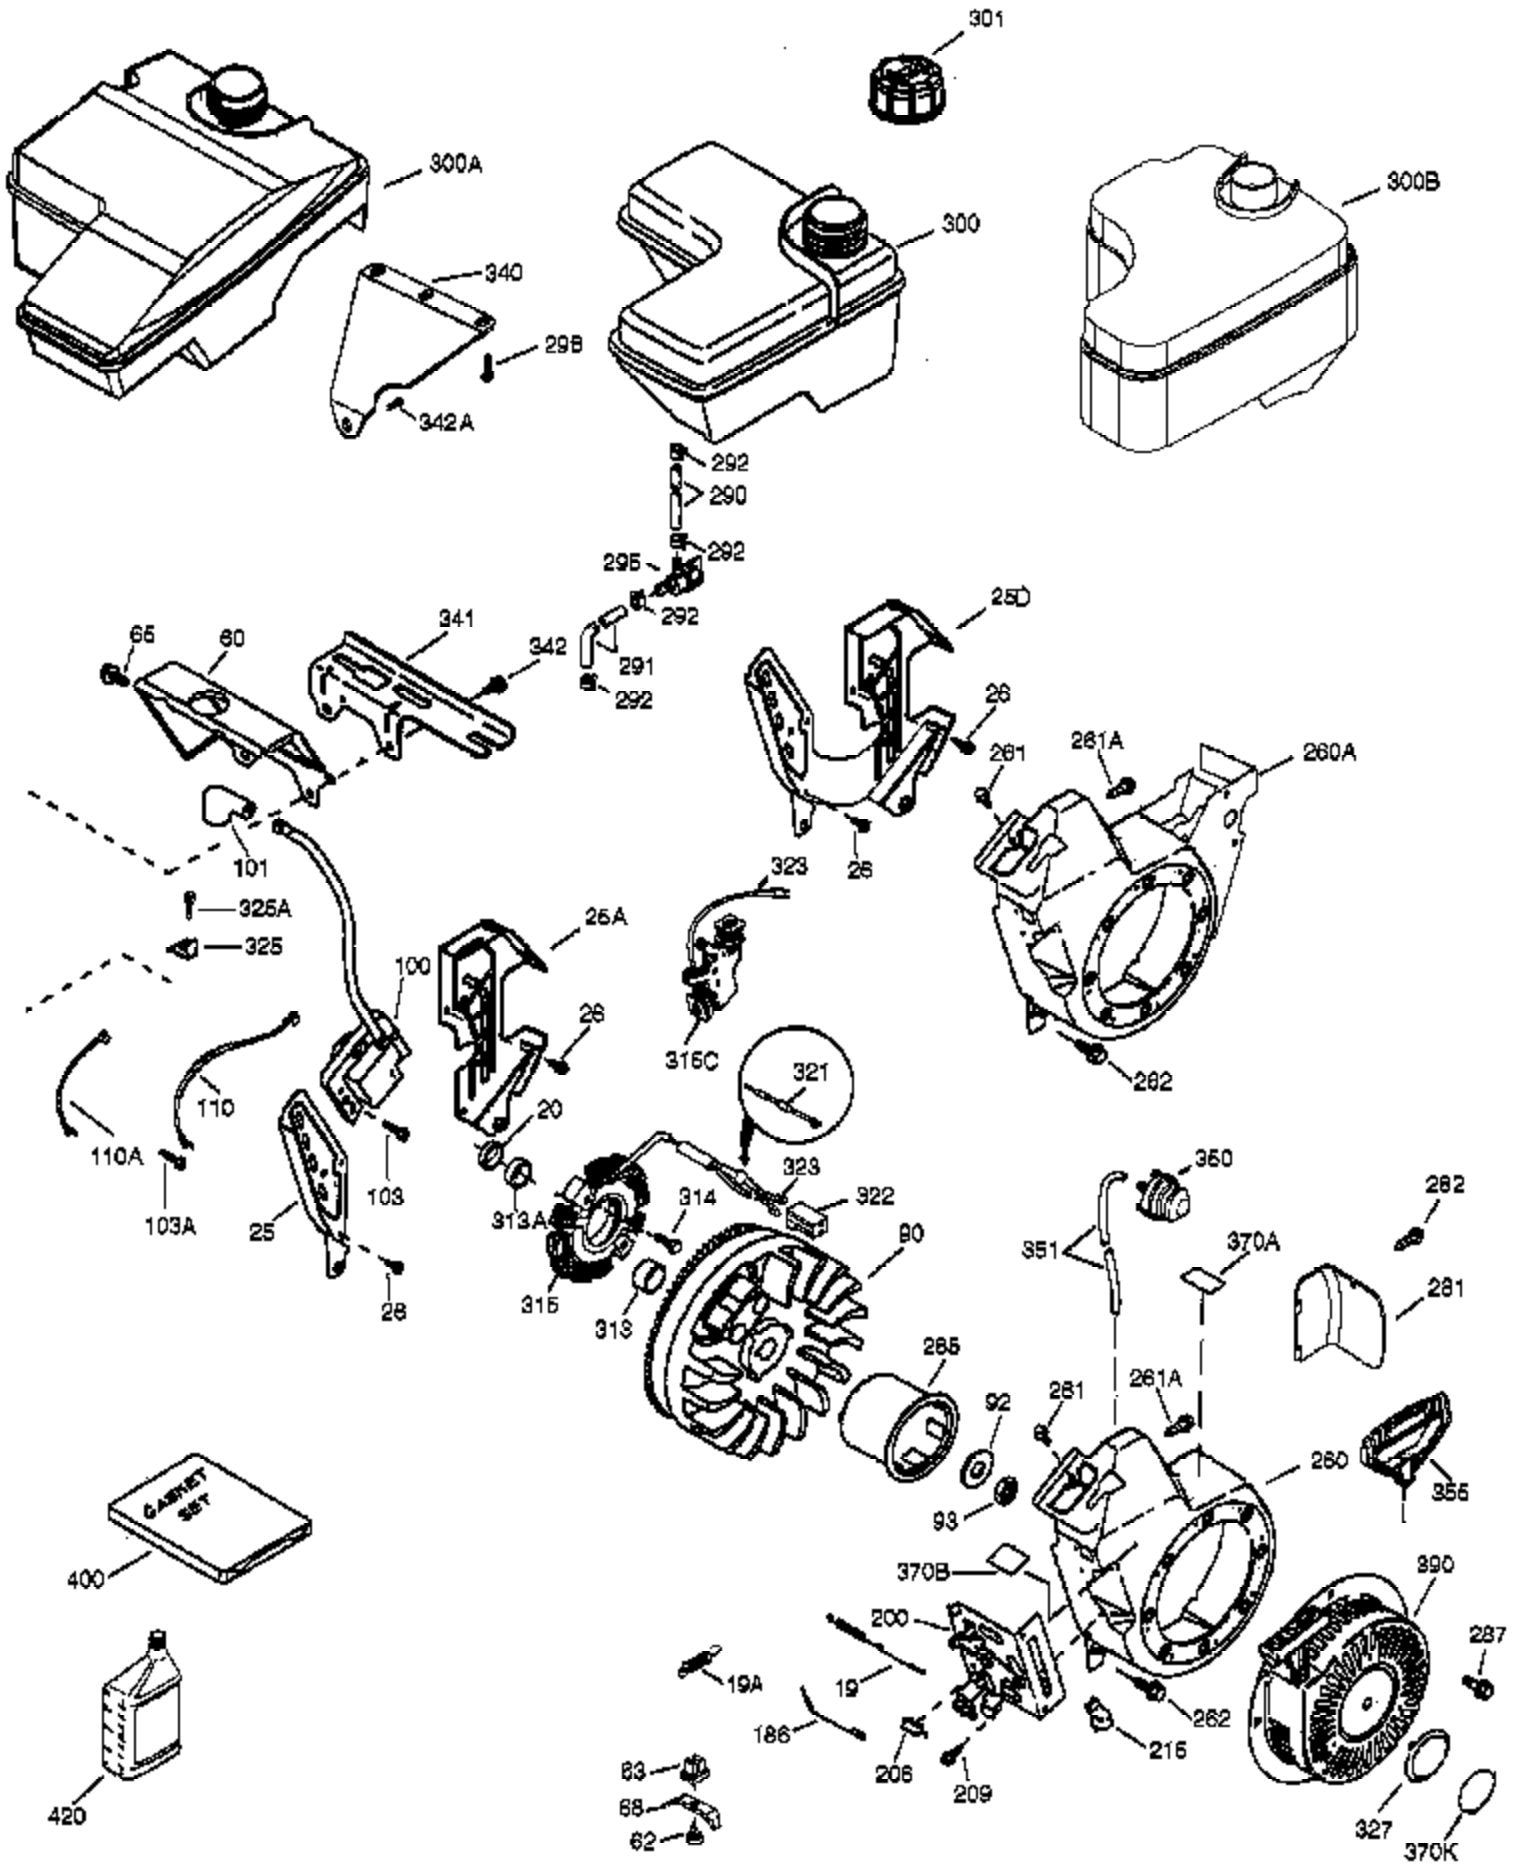

Ref #	Part Number	Qty	Description
19	37111	1	Extension Spring
20	32600	1	Oil Seal
25D	37710	1	Air Baffle (1 pc. electric start)
26	30200	2	Screw, 10-24 x 9/16"
60	36623A	1	Blower Housing Extension
65	30200	1	Screw, 10-24 x 9/16"
90	611216	1	Flywheel
92	650815	1	Belleville Washer
93	650816	1	Flywheel Nut
100	34443C	1	Solid State Ignition
101	610118	1	Spark Plug Cover
103	651007	2	Screw, T-15, 10-24 x 15/16"
110	36230	1	Ground Wire
186	36711	1	Governor Link
200	36824A	1	Control Bracket (Incl. 206)
206	610973	1	Terminal
209	650821	2	Screw, 10-32 x 1/2"
209	650821	2	Screw, 10-32 X 1/2"
209	650821	2	Screw, 10-32 X 1/2"
215	32410	1	Control Knob
260	36901	1	Blower Housing
261	651008	3	Screw, 1/4-20 x 31/64"
261A	650821	1	Screw, 10-32 x 1/2"
285	35985B	1	Starter Cup
287	651008	4	Screw, 1/4-20 x 31/64"
290	30705	1	Fuel Line
291	29774	1	Fuel Line
292	26460	4	Fuel Line Clamp
295	35857	1	Fuel Shut-Off Valve
300B	37048	1	Fuel Tank (Incl. 292 & 301)
301	35355	1	Fuel Cap
313	34080	1	Spacer
314	650873	1	Screw, 1/4-20 x 3/4"
315C	611111	1	Alternator Coil (18 Watt) (Incl. 323)
341	36644	1	Fuel Tank Bracket (Lower)
342	651010	2	Screw, 1/4-20 x 7/8"
350	570682A	1	Primer Assembly
351	32180C	1	Primer Line
355	590574	1	Starter Handle (Mitten Grip)
370B	36899	1	Control Decal
370A	36261	1	Instruction Decal
370K	36695	1	Starter Decal
390	590749	1	Recoil Starter (Note: This engine could have been built with the 590733 starter)
400	36720	1	* Gasket Set (Incl. items marked PK i n notes)
420	730226A		SAE 5W30 4-Cycle Engine Oil (Quart)