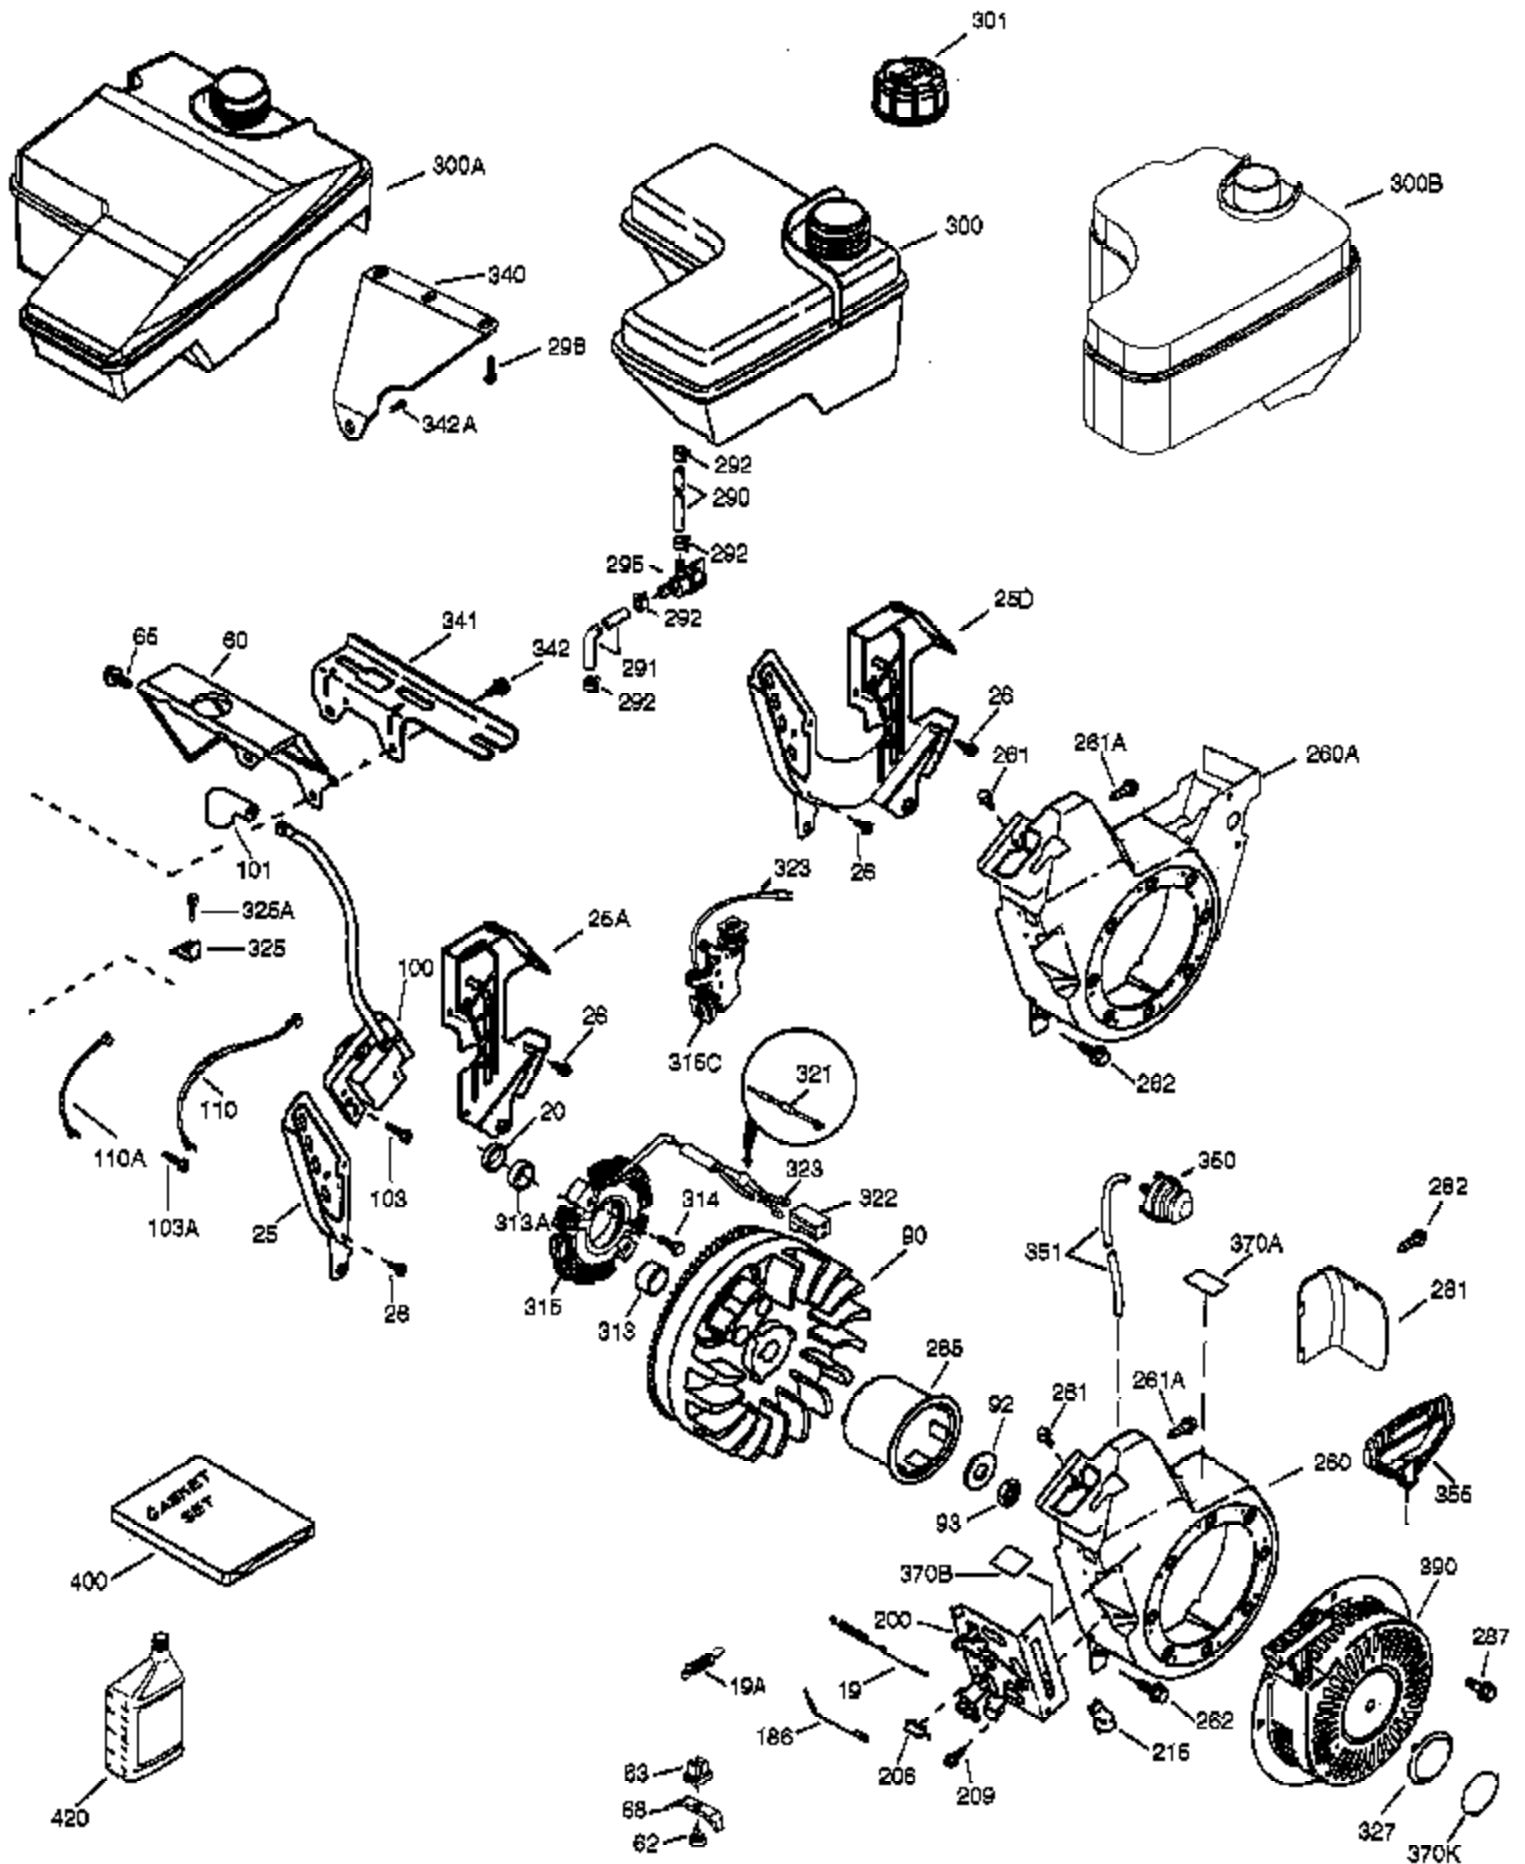

Ref #	Part Number	Qty	Description
19	37111	1	Throttle Spring
20	32600	1	Oil Seal
25	36621	1	Air Baffle (Left)
25A	36869	1	Air Baffle (Right)
26	30200	1	Screw, 10-24 x 9/16"
60	36623A	1	Blower Housing Extension
65	30200	1	Screw, 10-24 x 9/16"
90	611216	1	Flywheel
92	650815	1	Belleville Washer
93	650816	1	Flywheel Nut
100	34443B	1	Solid State Ignition
101	610118	1	Spark Plug Cover
103	651007	2	Screw, T-15, 10-24 x 15/16"
103A	651060	1	Screw, 10-32 x 23/64"
110	36230	1	Ground Wire
186	36711	1	Governor Link
200	36824A	1	Control Bracket (Incl. 206)
206	610973	1	Terminal
209	650821	2	Screw, 10-32 x 1/2"
215	32410	1	Control Knob
260	36901	1	Blower Housing
261A	650821	1	Screw, 10-32 x 1/2"
261	651008	1	Screw, 1/4-20 x 31/64"
262	651008	2	Screw, 1/4-20 x 31/64"
281	36907	1	Starter Bubble Cover
282	651035	1	Screw, 6-32 x 25/64"
285	35985B	1	Starter Cup
287	651008	4	Screw, 1/4-20 x 31/64"
290	30705	1	Fuel Line
291	29774	1	Fuel Line
292	26460	4	Fuel Line Clamp
295	35857	1	Fuel Shut-Off Valve
300	37048	1	Fuel Tank (Incl. 292 & 301)
301	36246	1	Fuel Cap
313	34080	1	Spacer
325	37471	1	Fuel Line Bracket
325A	30200	1	Screw, 10-24 X 9/16"
341	36644	1	Fuel Tank Bracket
342	651010	2	Screw, 1/4-20 x 7/8"
350	570682A	1	Primer Assembly
351	32180C	1	Primer Line
355	590574	1	Starter Handle (Mitten Grip)
370A	36261	1	Identification Decal
370B	36899	1	Speed Control Decal
370K	36695	1	Starter Decal
390	590749	1	Rewind Starter (NOTE: This engine could have been built with 590733 starter.)
400	36720	1	* Gasket Set (Incl. items marked PK in notes)
420	730226	1	SAE 5W30 4-Cycle Engine Oil (Quart)