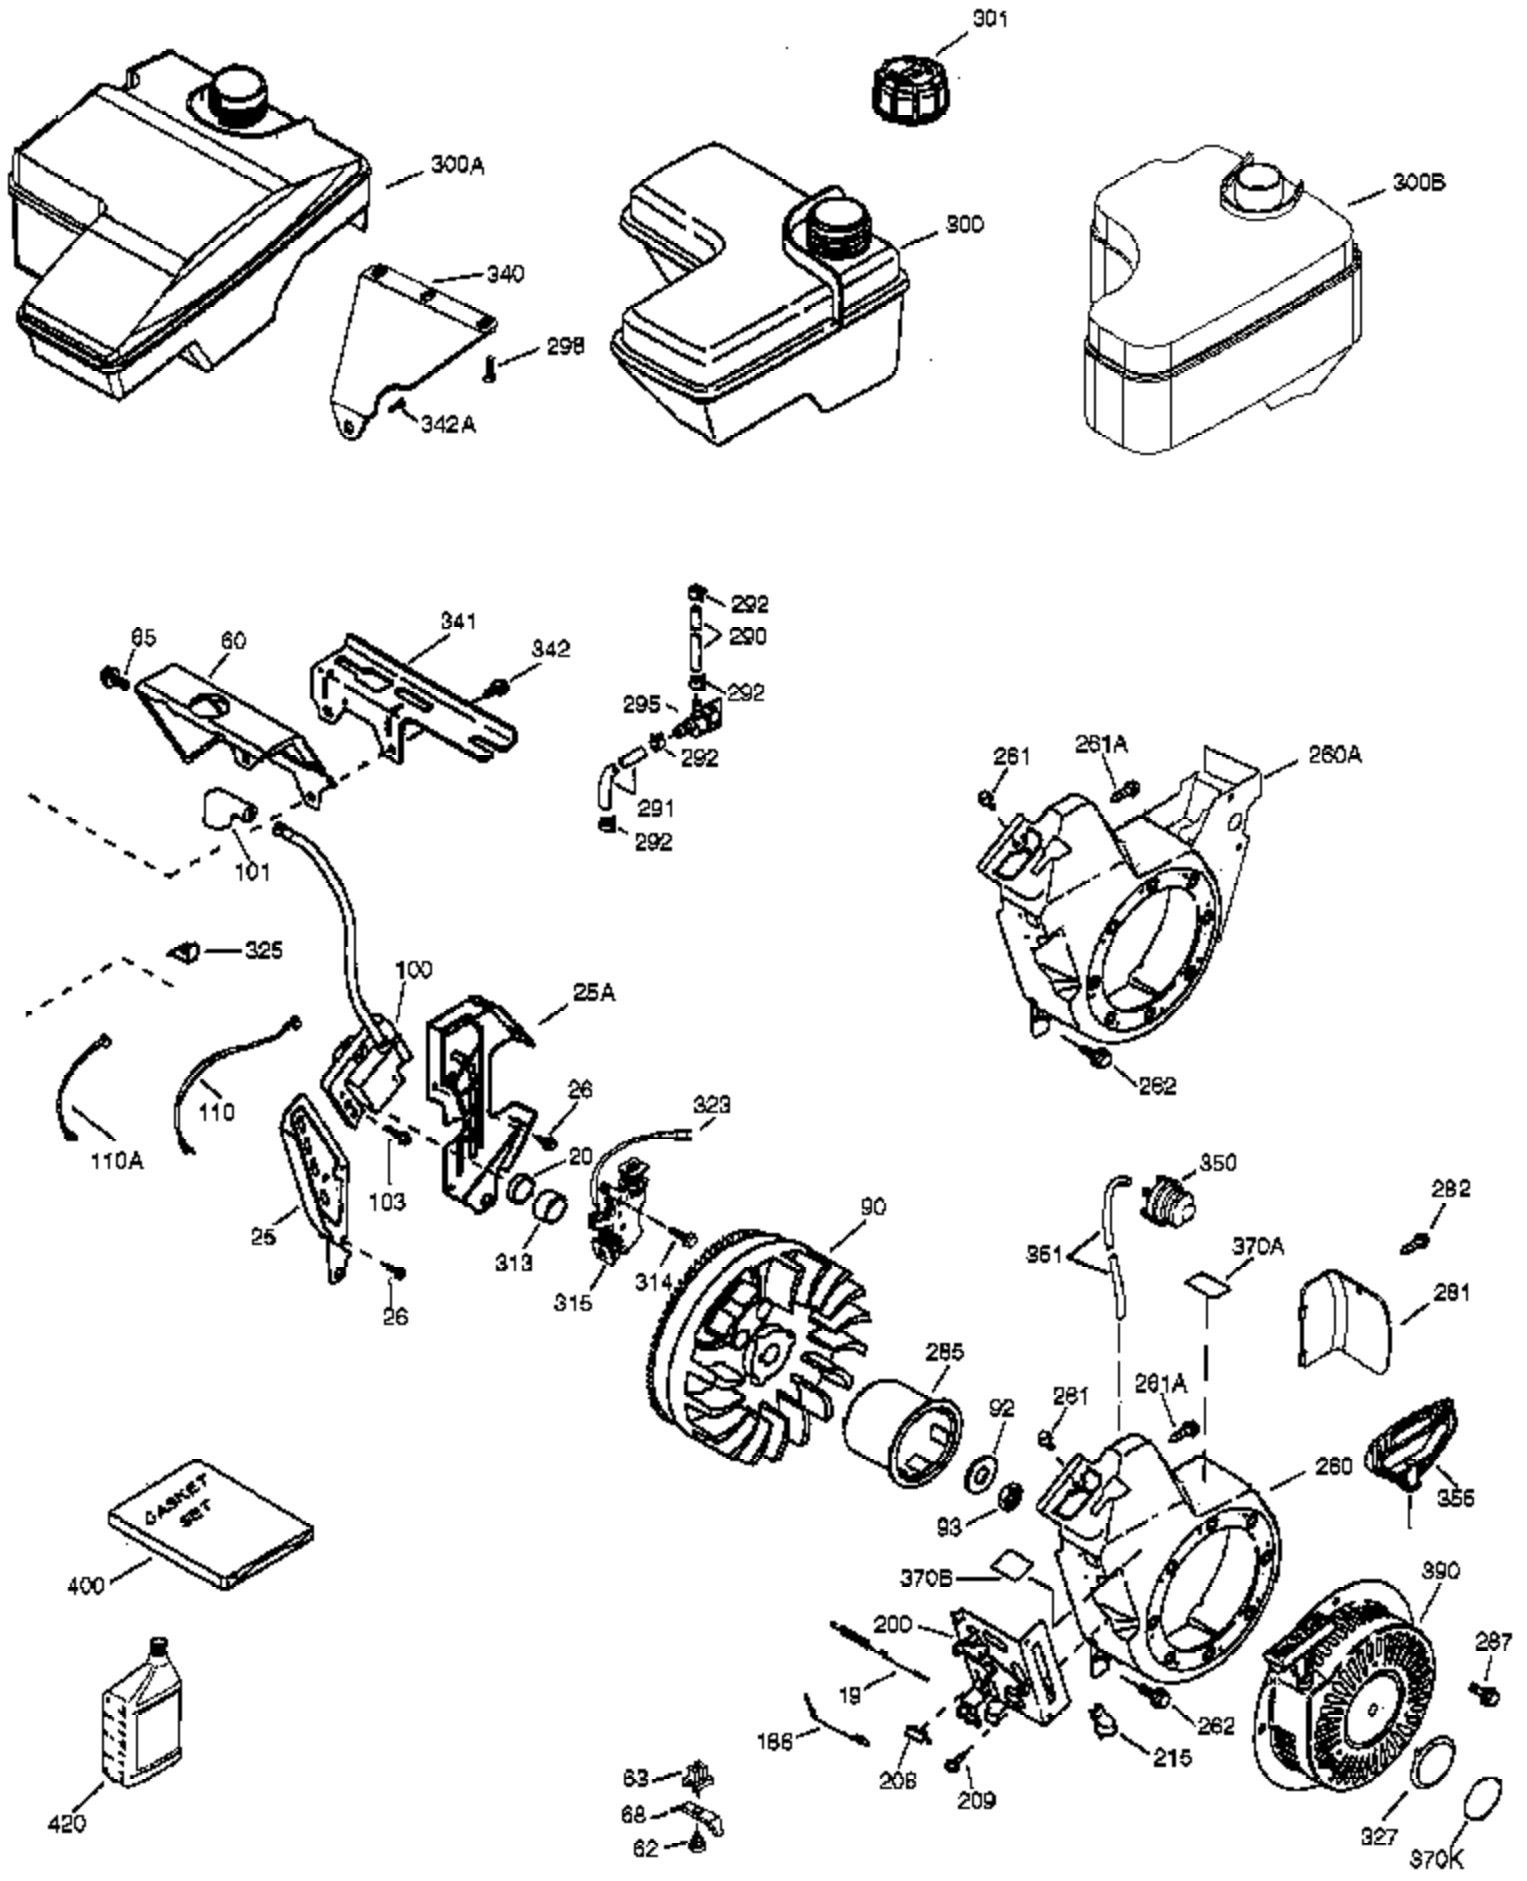

Ref #	Part Number	Qty	Description
19	37111	1	Throttle Spring
20	32600	1	Oil Seal
25D	37710	1	Air Baffle (1 pc.)
26	30200	2	Screw, 10-24 x 9/16"
60	36623A	1	Blower Housing Extension
65	30200	1	Screw, 10-24 x 9/16"
72A	28582	1	Oil Drain Plug
72	27642	2	Oil Drain Plug
90	611216	1	Flywheel
92	650815	1	Belleville Washer
93	650816	1	Flywheel Nut
100	34443B	1	Solid State Ignition
101	610118	1	Spark Plug Cover
103	651007	2	Screw, T-15, 10-24 x 15/16"
103A	651060	1	Screw, 10-32 x 23/64"
110	36230	1	Ground Wire
151A	40016A	1	Intake Valve Seal
186	36711	1	Governor Link
200	36824A	1	Control Bracket (Incl. 206)
206	610973	1	Terminal
209	650821	2	Screw, 10-32 x 1/2"
215	32410	1	Control Knob
260	36901	1	Blower Housing
261A	650821	1	Screw, 10-32 x 1/2"
261	651008	1	Screw, 1/4-20 x 31/64"
262	651008	2	Screw, 1/4-20 x 31/64"
281	36907	1	Starter Bubble Cover
282	651035	1	Screw, 6-32 x 25/64"
285	35985B	1	Starter Cup
287	651008	4	Screw, 1/4-20 x 31/64"
290	30705	1	Fuel Line
291	29774	1	Fuel Line
292	26460	4	Fuel Line Clamp
295	35857	1	Fuel Shut-Off Valve
300	37048	1	Fuel Tank (Incl. 292 & 301)
301	36246	1	Fuel Cap
311	27625	1	Oil Fill Plug
312	29673	1	Oil Fill Plug Gasket
313	34080	1	Spacer
338A	28942	1	Screw, 10-32 x 3/8"
341	36644	1	Fuel Tank Bracket
342	651010	2	Screw, 1/4-20 x 7/8"
350	570682A	1	Primer Assembly
351	32180C	1	Primer Line
355	590574	1	Starter Handle (Mitten Grip)
370K	36695	1	Starter Decal
370B	36899	1	Speed Control Decal
370A	36261	1	Identification Decal
390	590749	1	Rewind Starter (NOTE: This engine could have been built with 590733 starter.)
400	36720	1	* Gasket Set (Incl. items marked PK in notes)
420	730226	1	SAE 5W30 4-Cycle Engine Oil (Quart)