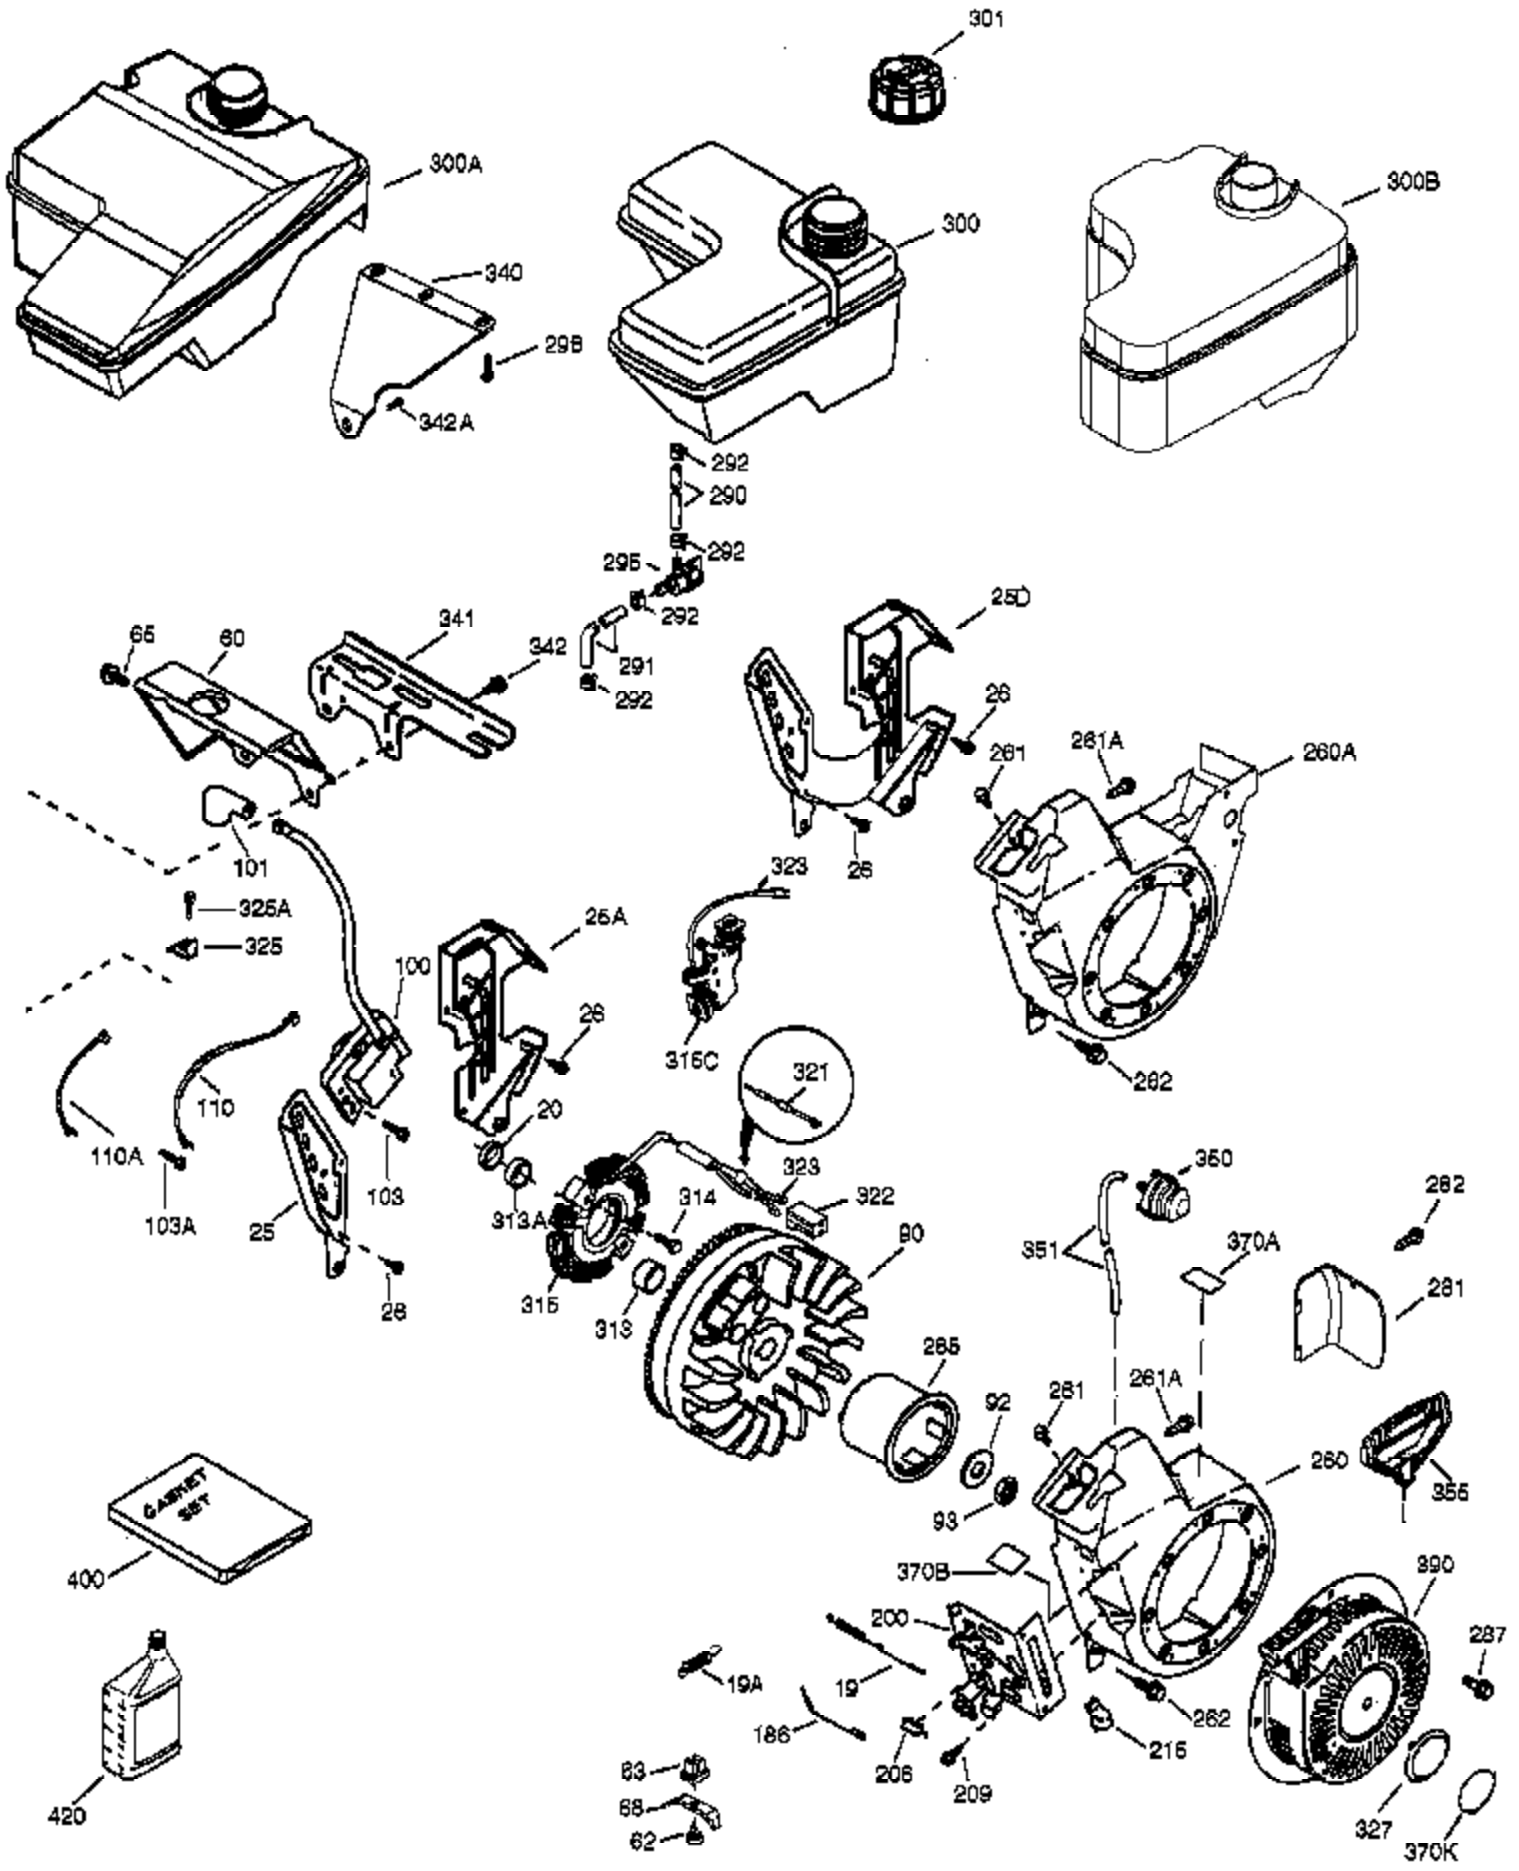

Ref #	Part Number	Qty	Description
19A	36750	1	Governor Spring
20	32600	1	Oil Seal
25A	36869	1	Air Baffle (Right)
25	36621	1	Air Baffle (Left)
26	30200	1	Screw, 10-24 x 9/16"
60	36623A	1	Blower Housing Extension
65	30200	1	Screw, 10-24 x 9/16"
90	611216	1	Flywheel
92	650815	1	Belleville Washer
93	650816	1	Flywheel Nut
100	34443B	1	Solid State Ignition
101	610118	1	Spark Plug Cover
103	651007	2	Screw, T-15, 10-24 x 15/16"
110	37682	1	Ground Wire
110A	37685	1	Ground Wire
200	37123	1	Control Bracket (Incl. 206)
209	650821	2	Screw, 10-32 x 1/2"
260	37705	1	Blower Housing
261	651008	1	Screw, 1/4-20 x 31/64"
261A	650821	1	Screw, 10-32 x 1/2"
262	651008	2	Screw, 1/4-20 x 31/64"
285	35985B	1	Starter Cup
287	651008	4	Screw, 1/4-20 x 31/64"
290	30705	1	Fuel Line
292	26460	1	Fuel Line Clamp
313	34080	1	Spacer
350	570682A	1	Primer Assembly
351	32180C	1	Primer Line
355	590574	1	Starter Handle (Mitten Grip)
370K	36695	1	Starter Decal
370A	36261	1	Lubrication Decal
390	590765A	1	Rewind Starter
400	36720	1	* Gasket Set (Incl. items marked PK i n notes)
420	730226A		SAE 5W30 4-Cycle Engine Oil (Quart)