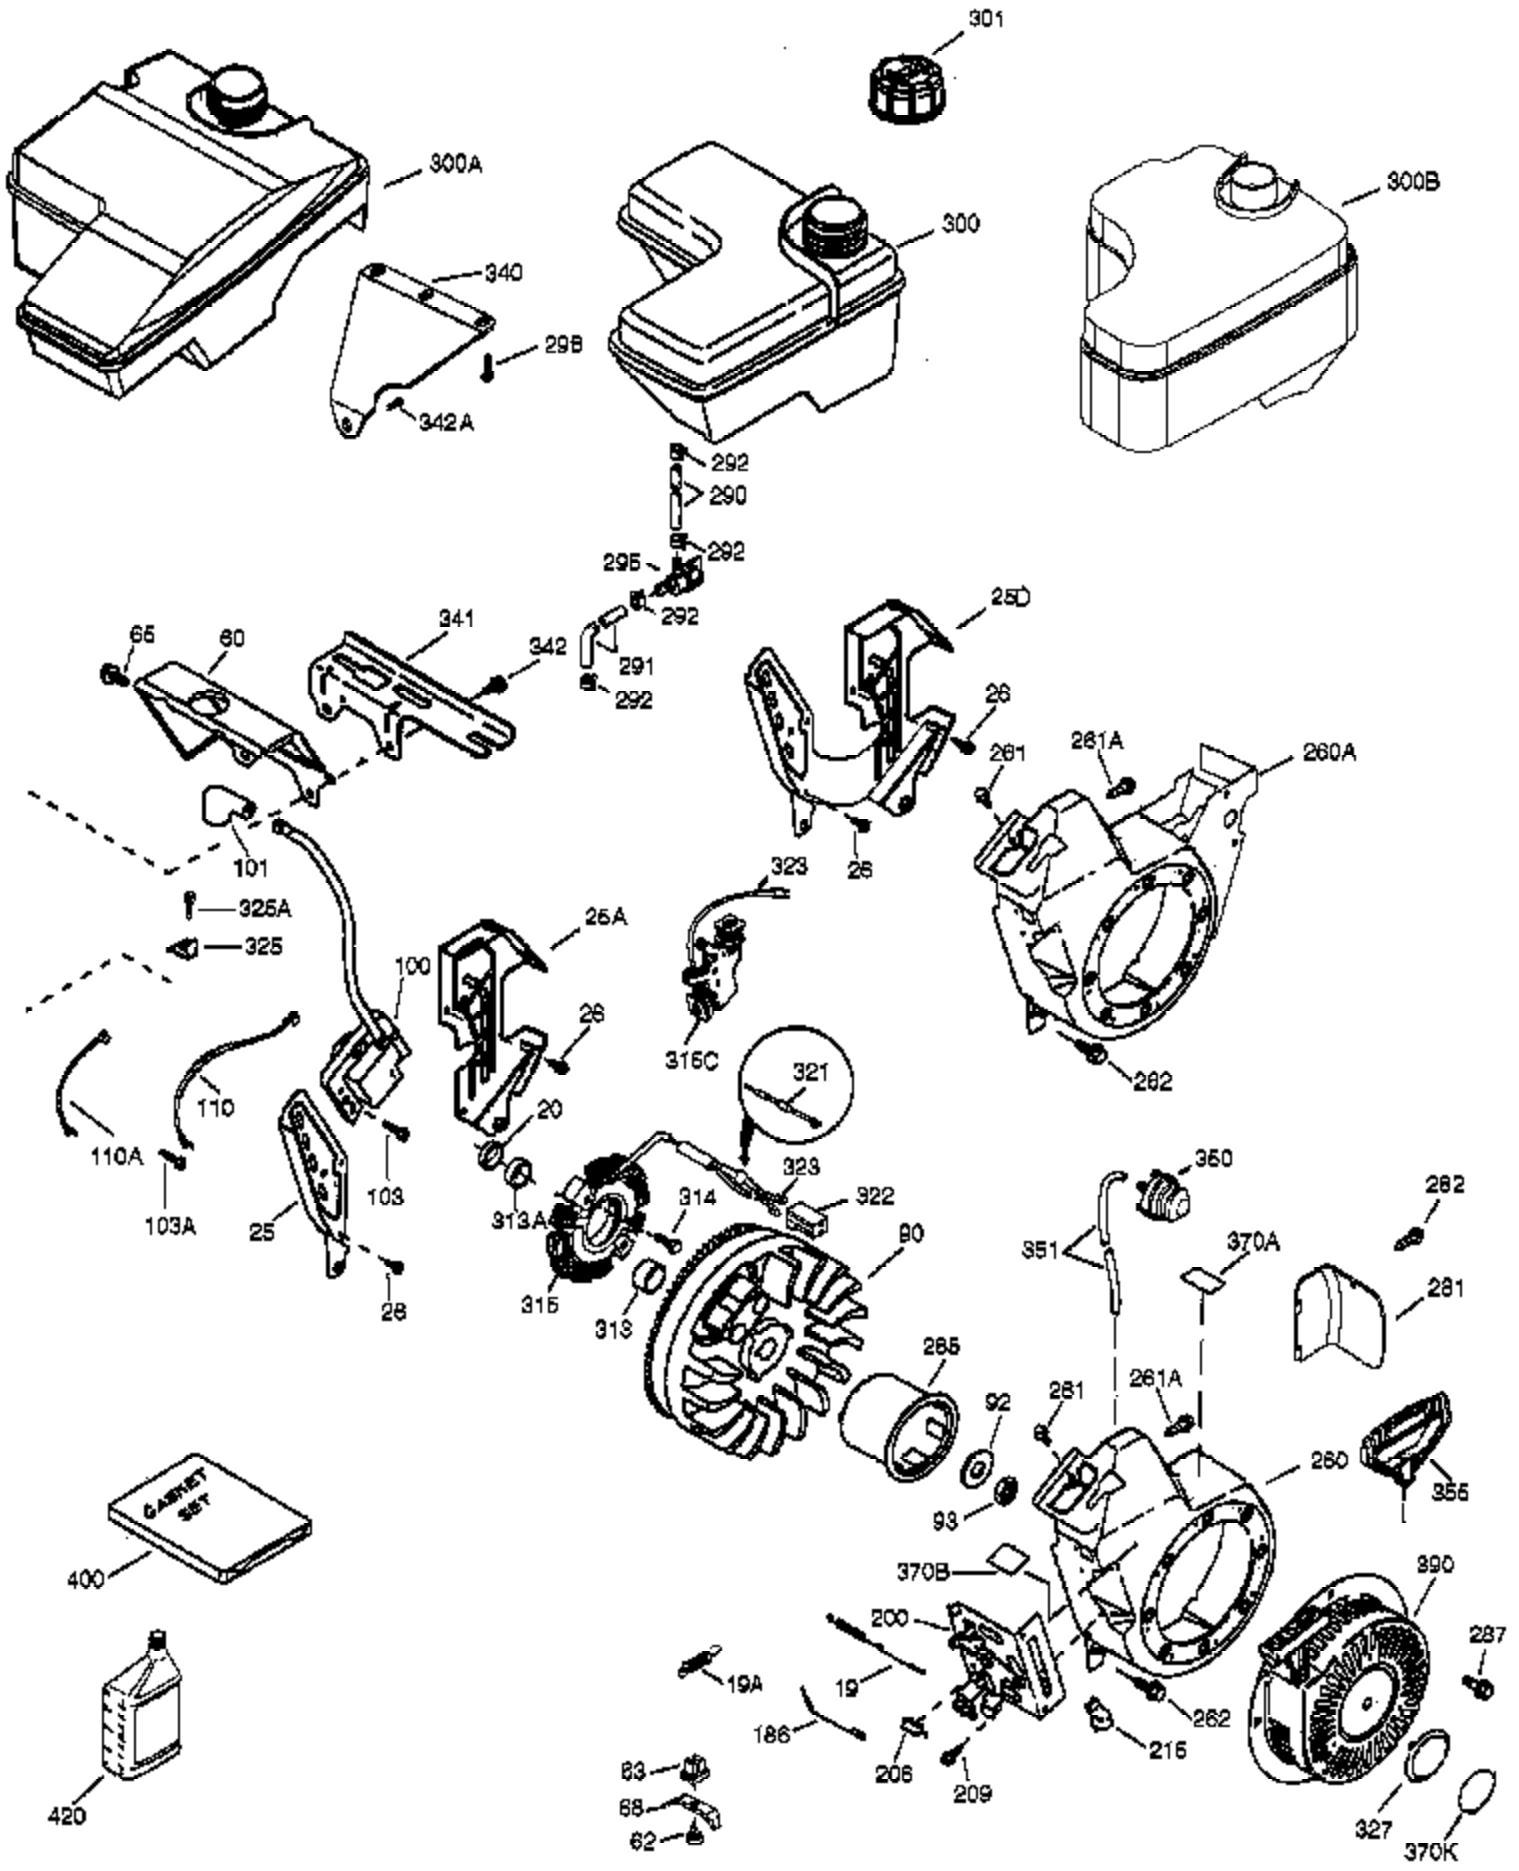

Ref #	Part Number	Qty	Description
19A	36750	1	Governor Spring
20	32600	1	Oil Seal
25D	37710	1	Air Baffle (1 pc. electric start)
26	30200	2	Screw, 10-24 x 9/16"
60	36623A	1	Blower Housing Extension
65	30200	1	Screw, 10-24 x 9/16"
90	611216	1	Flywheel
92	650815	1	Belleville Washer
93	650816	1	Flywheel Nut
100	34443C	1	Solid State Ignition
101	610118	1	Spark Plug Cover
103	651007	2	Screw, T-15, 10-24 x 15/16"
110	37682	1	Ground Wire
110A	37685	1	Ground Wire
200	37123	1	Control Bracket (Incl. 206)
209	650821	2	Screw, 10-32 x 1/2"
260	37705	1	Blower Housing
261	651008	1	Screw, 1/4-20 x 31/64"
261A	650821	1	Screw, 10-32 x 1/2"
262	651008	2	Screw, 1/4-20 x 31/64"
285	35985B	1	Starter Cup
287	651008	4	Screw, 1/4-20 x 31/64"
290	30705	1	Fuel Line
292	26460	1	Fuel Line Clamp
313	34080	1	Spacer
350	570682A	1	Primer Assembly
351	37683	1	Primer Line
355	590574	1	Starter Handle (Mitten Grip)
370K	36695	1	Starter Decal
370A	36261	1	Lubrication Decal
390	590765A	1	Rewind Starter
400	36720	1	* Gasket Set (Incl. items marked PK i n notes)
420	730226A		SAE 5W30 4-Cycle Engine Oil (Quart)