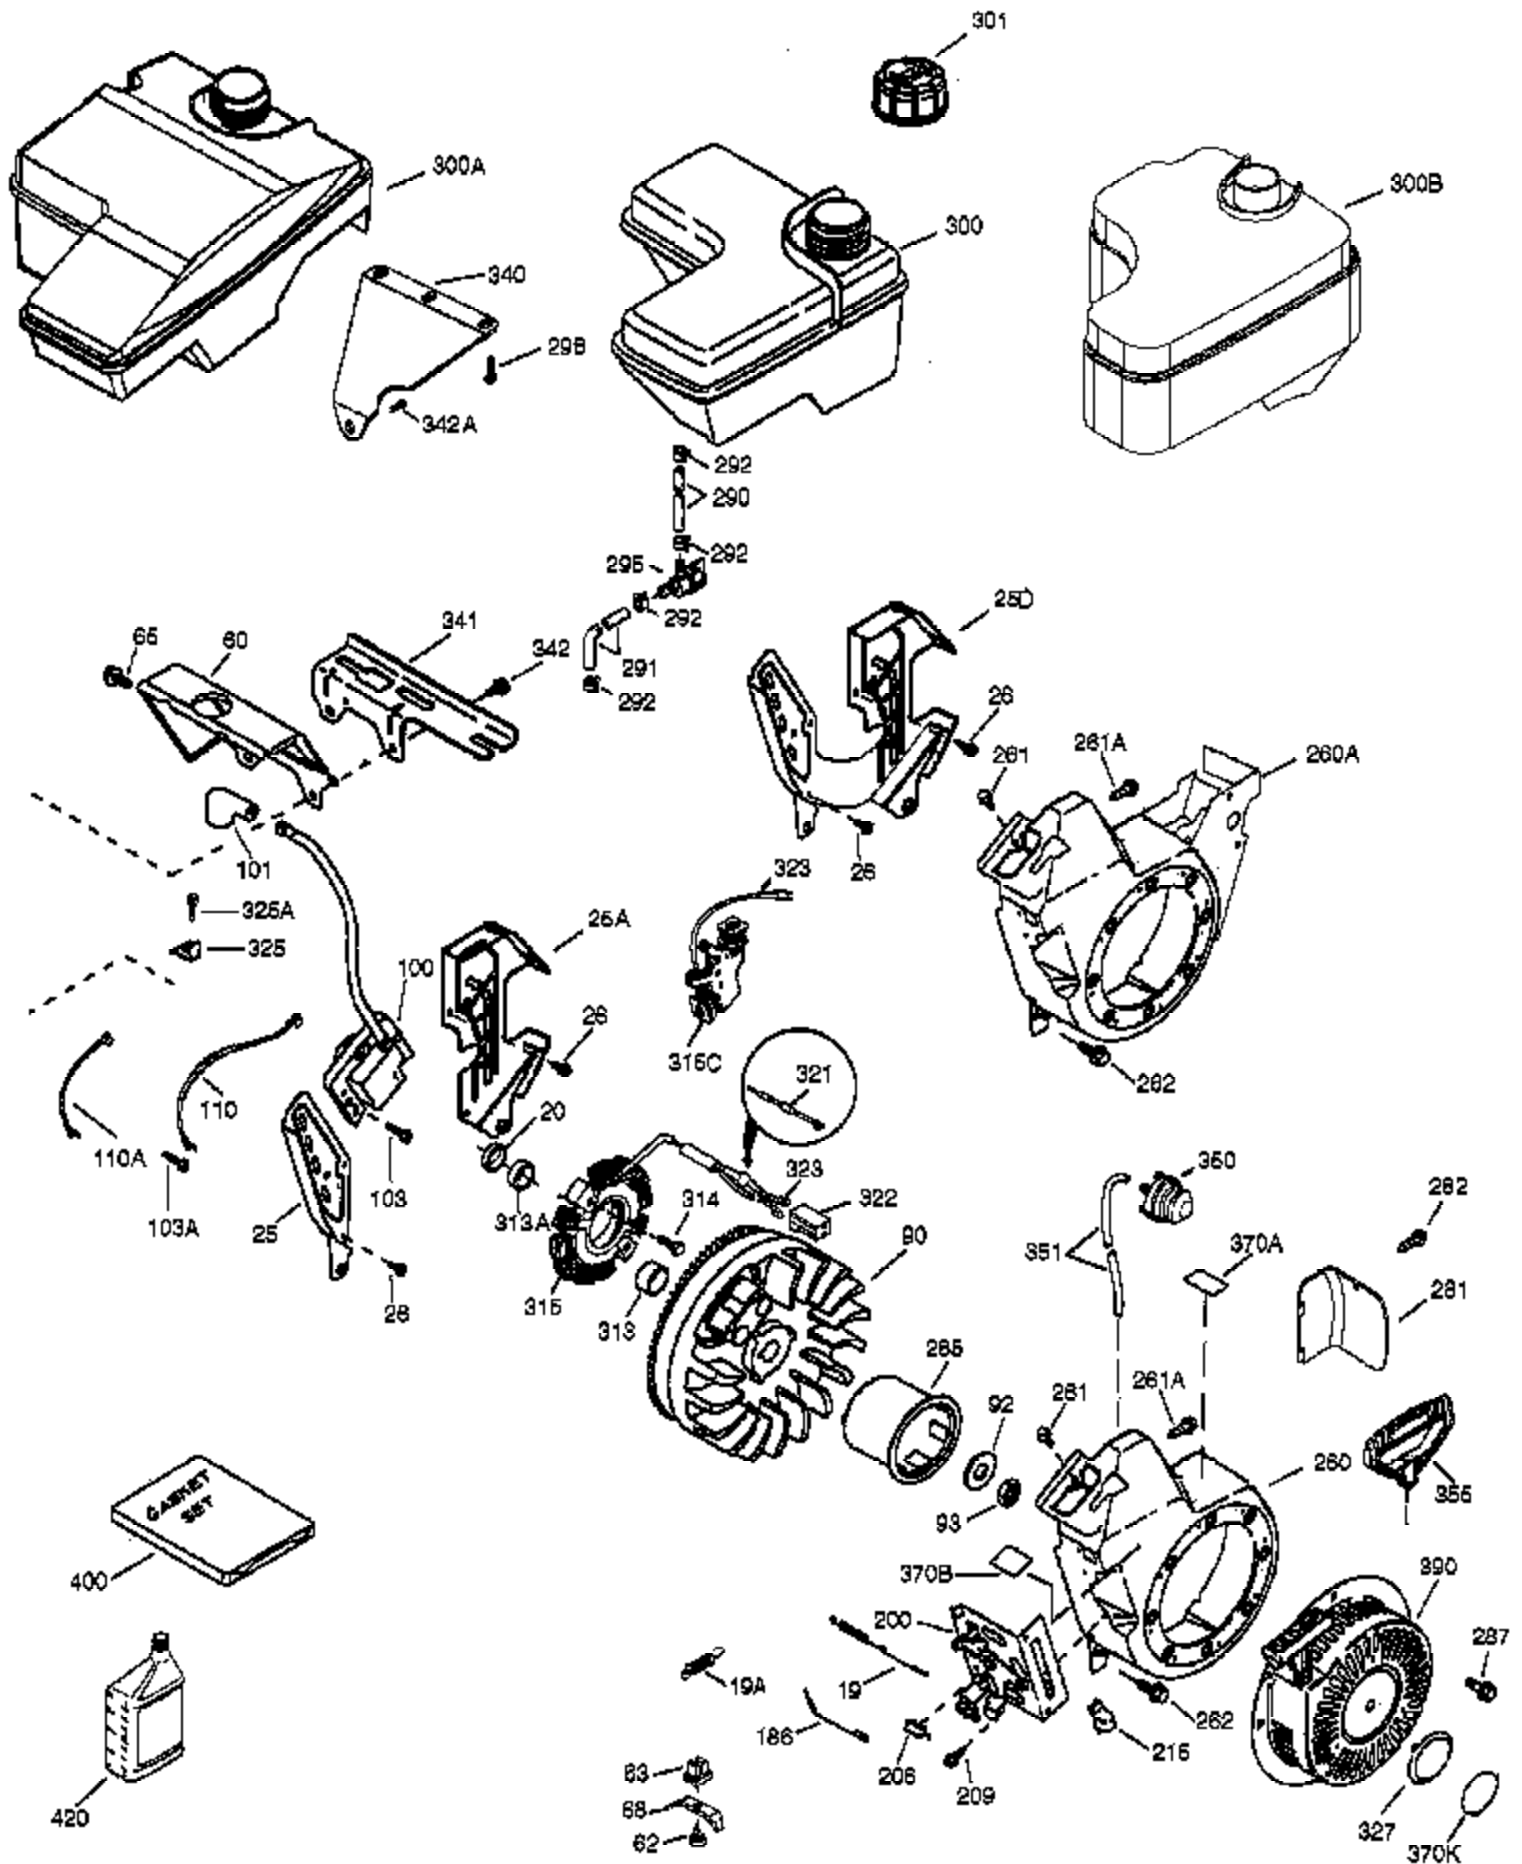

Ref #	Part Number	Qty	Description
19A	36750	1	Governor Spring
20	32600	1	Oil Seal
25D	37710	1	Air Baffle (1 pc. electric start)
26	30200	2	Screw, 10-24 x 9/16"
60	36623A	1	Blower Housing Extension
65	30200	1	Screw, 10-24 x 9/16"
90	611216	1	Flywheel
92	650815	1	Belleville Washer
93	650816	1	Flywheel Nut
100	34443C	1	Solid State Ignition
101	610118	1	Spark Plug Cover
103	651007	2	Screw, T-15, 10-24 x 15/16"
110	37682	1	Ground Wire
110A	37685	1	Ground Wire
186	36711	1	Governor Link
200	37123	1	Control Bracket (Incl. 206)
209	650821	2	Screw, 10-32 x 1/2"
260	37705A	1	Blower Housing
261A	650821	1	Screw, 10-32 x 1/2"
261	651008	1	Screw, 1/4-20 x 31/64"
262	651008	2	Screw, 1/4-20 x 31/64"
285	35985B	1	Starter Cup
287	651008	4	Screw, 1/4-20 x 31/64"
290	30705	1	Fuel Line
292	26460	1	Fuel Line Clamp
313	34080	1	Spacer
350	570682A	1	Primer Assembly
351	37683	1	Primer Line
355	590574	1	Starter Handle (Mitten Grip)
370K	36695	1	Starter Decal
370A	36261	1	Lubrication Decal
390	590765A	1	Rewind Starter
400	36720	1	* Gasket Set (Incl. items marked PK i n notes)
420	730226A		SAE 5W30 4-Cycle Engine Oil (Quart)