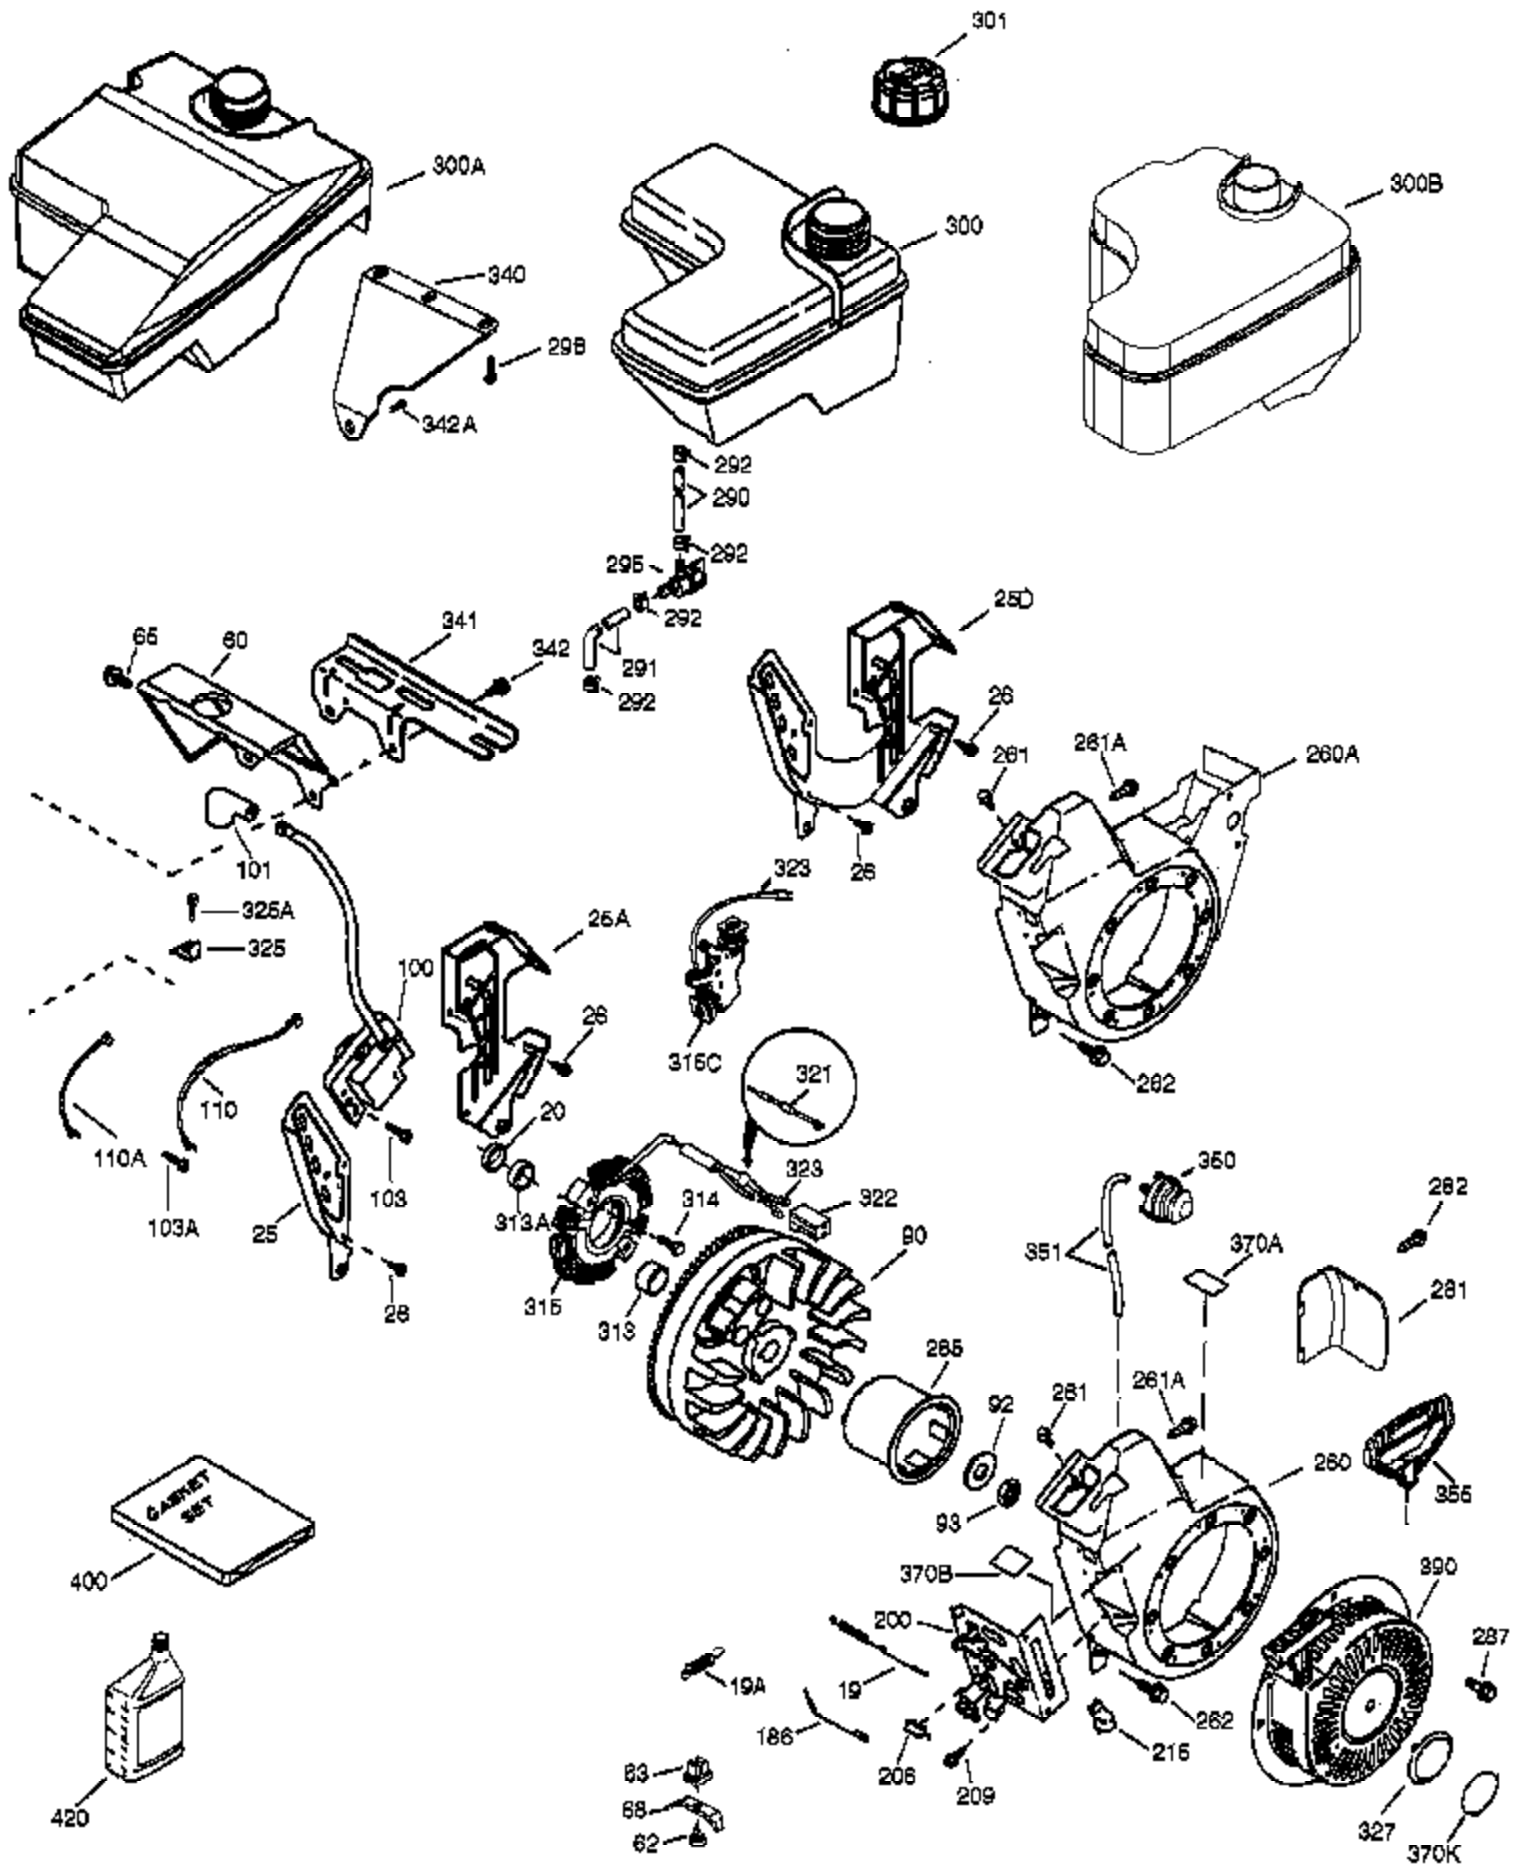

Ref #	Part Number	Qty	Description
19	37111	1	Extension Spring
20	32600	1	Oil Seal
25	36621	1	Air Baffle (Left)
25A	36869	1	Air Baffle (Right)
26	30200	1	Screw, 10-24 x 9/16"
60	36623A	1	Blower Housing Extension
65	30200	1	Screw, 10-24 x 9/16"
90	611216	1	Flywheel
92	650815	1	Belleville Washer
93	650816	1	Flywheel Nut
100	34443B	1	Solid State Ignition
101	610118	1	Spark Plug Cover
103	651007	2	Screw, T-15, 10-24 x 15/16"
110	36230	1	Ground Wire
186	36711	1	Governor Link
200	36824A	1	Control Bracket (Incl. 206)
206	610973	1	Terminal
209	650821	2	Screw, 10-32 x 1/2"
215	32410	1	Control Knob
260	36901	1	Blower Housing
261A	650821	1	Screw, 10-32 x 1/2"
261	651008	1	Screw, 1/4-20 x 31/64"
262	651008	2	Screw, 1/4-20 x 31/64"
285	35985B	1	Starter Cup
287	651008	4	Screw, 1/4-20 x 31/64"
290	30705	1	Fuel Line (12.62")
292	26460	1	Fuel Line Clamp
300	37048	1	Fuel Tank (Incl. 292 & 301)
301	35355	1	Fuel Cap
313	34080	1	Spacer
314	650873	1	Screw, 1/4-20 x 3/4"
315	611111	1	Alternator Coil (18 Watt)
321	611161	1	Diode
322	611142	1	Connector
323	611118	1	Terminal
325A	30200	1	Screw, 10-24 x 9/16"
325	37471	1	Fuel Line Bracket
341	36644	1	Fuel Tank Bracket (Lower)
342	651010	2	Screw, 1/4-20 x 7/8"
350	570682A	1	Primer Assembly
351	32180C	1	Primer Line
355	590574	1	Starter Handle (Mitten Grip)
370A	36261	1	Lubrication Decal
370K	36695	1	Starter Decal
370B	36899	1	Control Decal
390	590749	1	Rewind Starter (NOTE: This engine could have been built with 590733 starter.)
400	36720	1	* Gasket Set (Incl. items marked PK in notes)
420	730226A		SAE 5W30 4-Cycle Engine Oil (Quart)