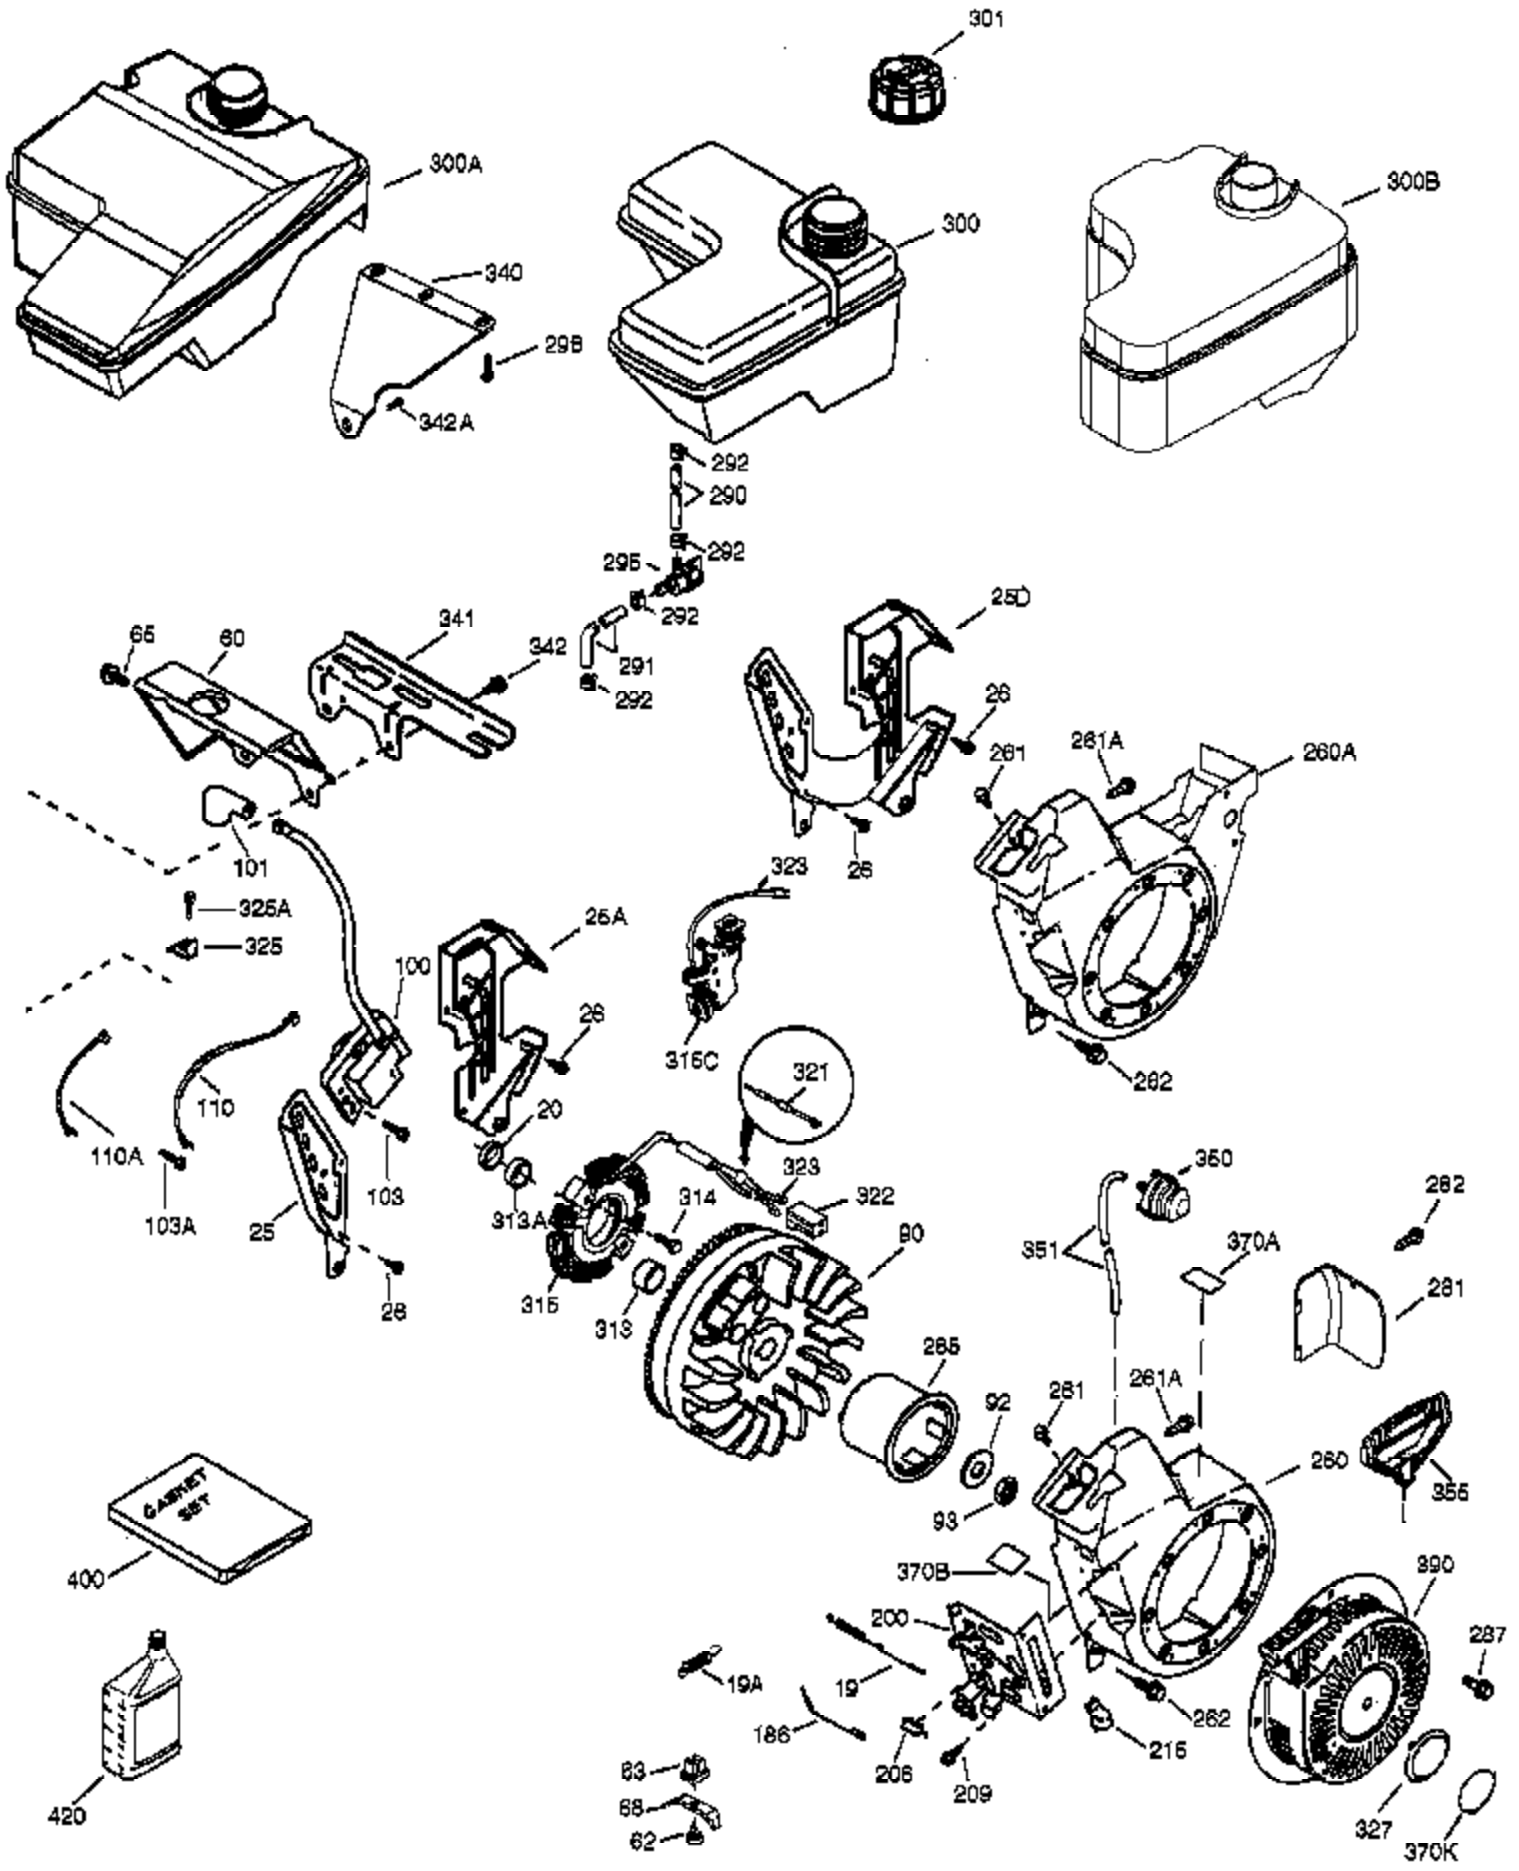

Ref #	Part Number	Qty	Description
19	37751	1	Extension Spring
20	32600	1	Oil Seal
25D	37710	1	Air Baffle (1 pc. electric start)
26	30200	2	Screw, 10-24 x 9/16"
60	36623A	1	Blower Housing Extension
65	30200	1	Screw, 10-24 x 9/16"
90	611216	1	Flywheel
92	650815	1	Belleville Washer
93	650816	1	Flywheel Nut
100	34443C	1	Solid State Ignition
101	610118	1	Spark Plug Cover
103	651007	2	Screw, T-15, 10-24 x 15/16"
110	36230	1	Ground Wire
186	36711	1	Governor Link
200	36824A	1	Control Bracket (Incl. 206)
206	610973	1	Terminal
209	650821	2	Screw, 10-32 x 1/2"
215	32410	1	Control Knob
260	36901	1	Blower Housing
261A	650821	1	Screw, 10-32 x 1/2"
261	651008	1	Screw, 1/4-20 x 31/64"
262	651008	2	Screw, 1/4-20 x 31/64"
281	36907	1	Starter Bubble Cover
282	651035	1	Screw, 6-32 x 25/64"
285	35985C	1	Starter Cup
287	651008	4	Screw, 1/4-20 x 31/64"
290	30705	1	Fuel Line
291	29774	1	Fuel Line
292	26460	4	Fuel Line Clamp
295	35857	1	Fuel Shut-Off Valve (Incl. 292)
300	37048	1	Fuel Tank (Incl. 292 & 301)
301	37844	1	Fuel Cap
313	34080	1	Spacer
313	34080	1	Spacer
314	650873	1	Screw, 1/4-20 x 3/4"
315	611111	1	Alternator Coil (18 Watt)(Incl. 322 & 323)
322	611117	1	Connector Body
323	611118	1	Terminal
341	36644A	1	Fuel Tank Bracket (Lower)
342	651085	2	Screw, 1/4-20 x 19/32"
342B	651086	2	Rubber Washer
350	570682A	1	Primer Assembly
351	32180C	1	Primer Line
355	590574	1	Starter Handle (Mitten Grip)
370K	36695	1	Starter Decal
370B	36899	1	Control Decal
370A	36261	1	Instruction Decal
390	590749	1	Rewind Starter (Note: This engine could have been built with the 590733 starter)
400	36720	1	* Gasket Set (Incl. items marked PK i n notes)
420	730226A		SAE 5W30 4-Cycle Engine Oil (Quart)