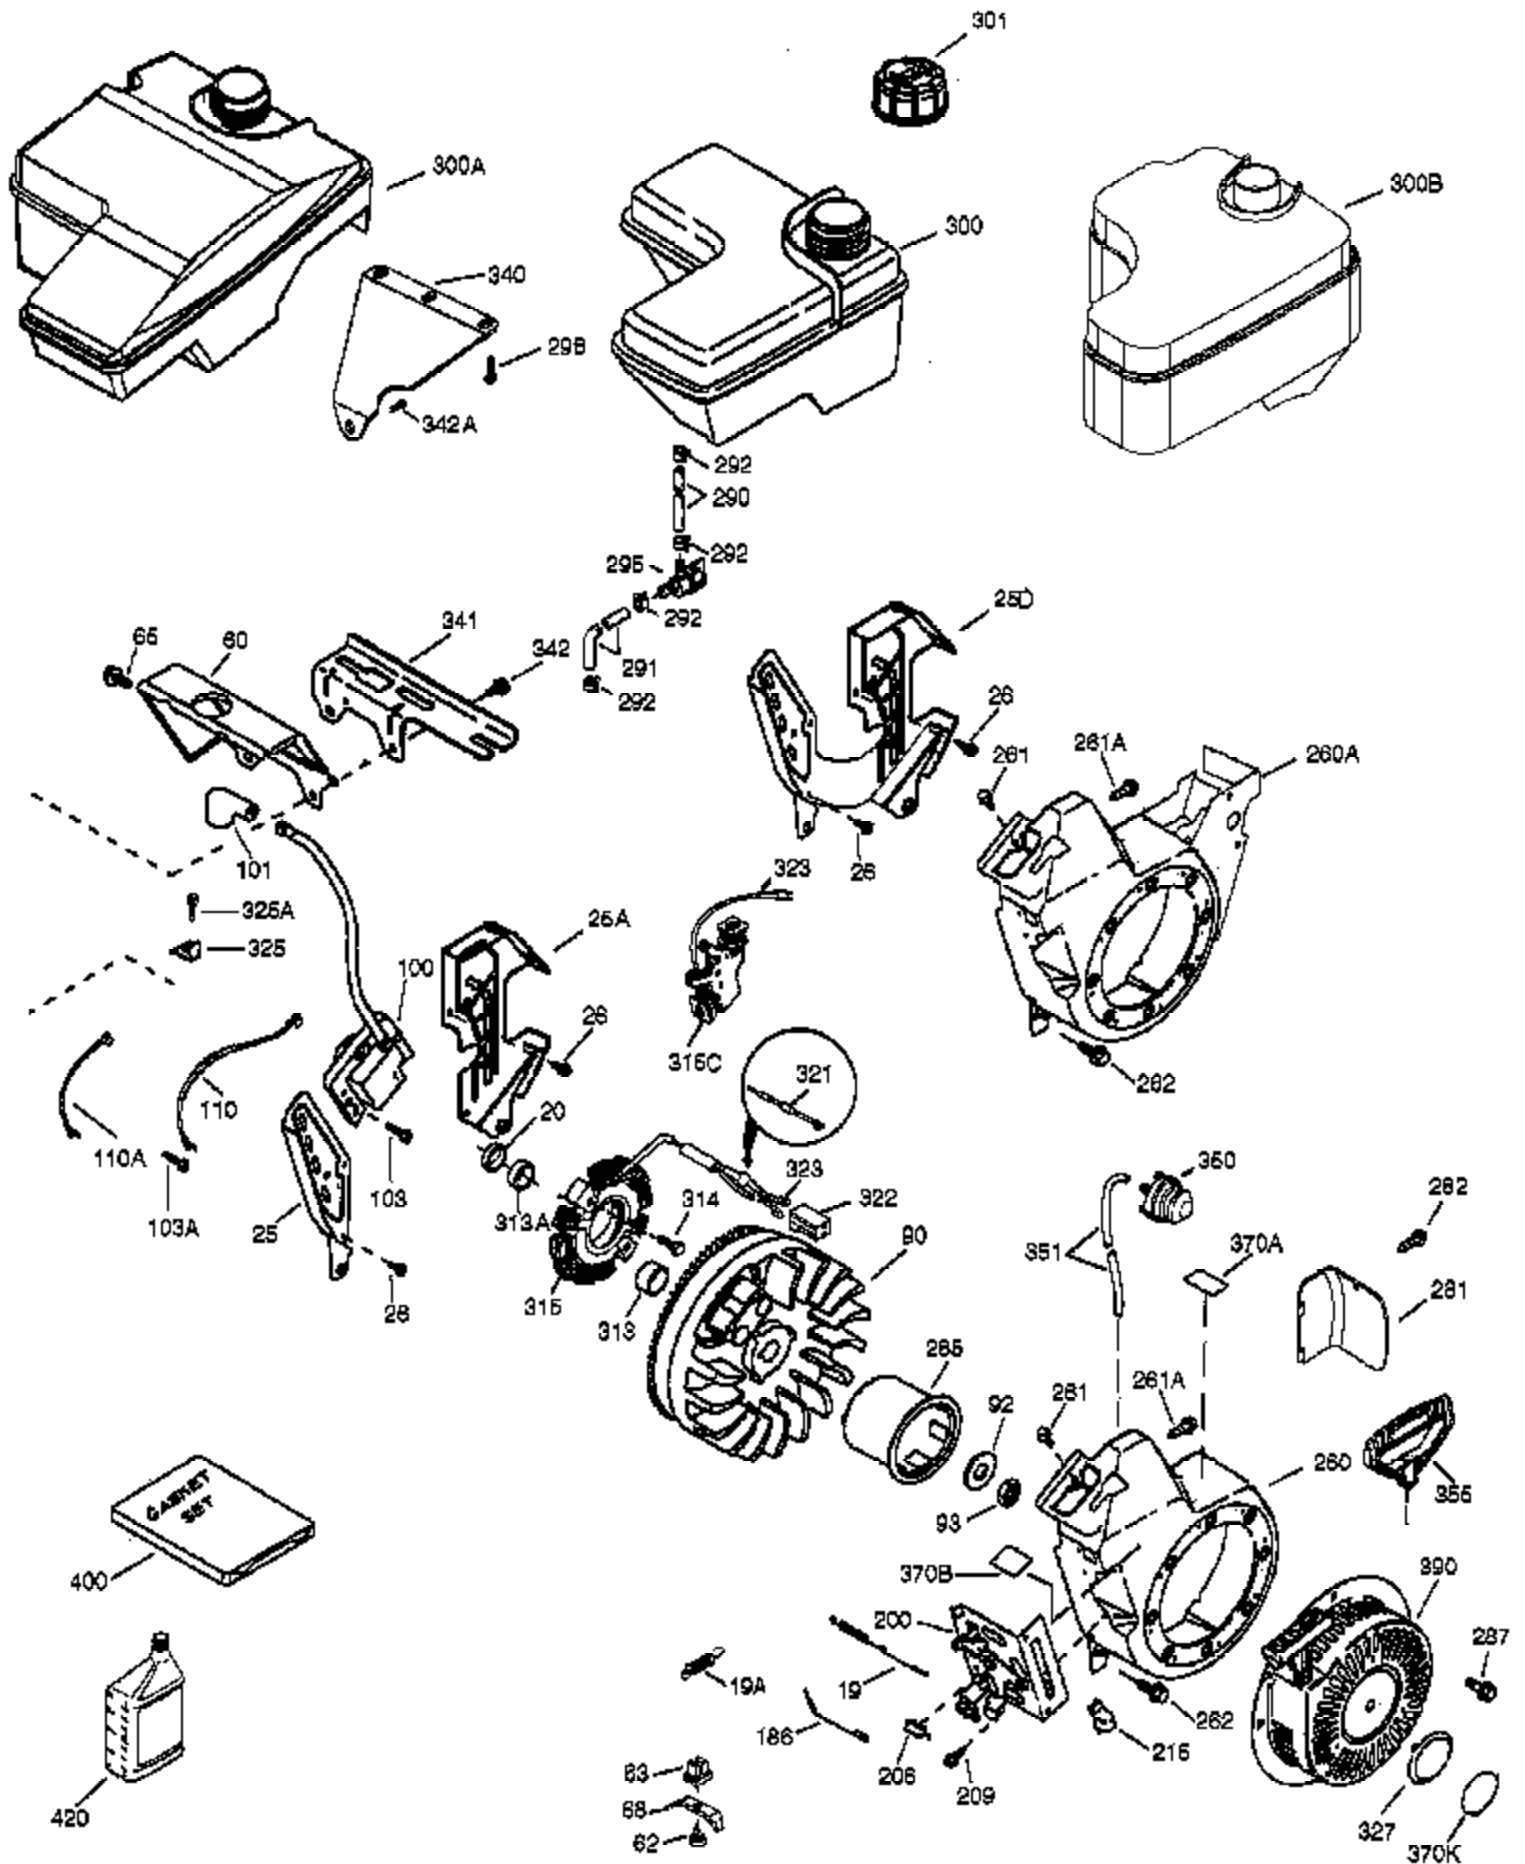

Ref #	Part Number	Qty	Description
19	37111	1	Extension Spring
20	32600	1	Oil Seal
25D	37710	1	Air Baffle (1 pc. electric start)
26	30200	2	Screw, 10-24 x 9/16"
60	36623A	1	Blower Housing Extension
65	30200	1	Screw, 10-24 x 9/16"
90	611216	1	Flywheel
92	650815	1	Belleville Washer
93	650816	1	Flywheel Nut
100	34443C	1	Solid State Ignition
101	610118	1	Spark Plug Cover
103	651007	2	Screw, T-15, 10-24 x 15/16"
110	36230	1	Ground Wire
186	36711	1	Governor Link
200	36824A	1	Control Bracket (Incl. 206)
206	610973	1	Terminal
209	650821	2	Screw, 10-32 x 1/2"
215	32410	1	Control Knob
260	36901	1	Blower Housing
261	651008	1	Screw, 1/4-20 x 31/64"
261A	650821	1	Screw, 10-32 x 1/2"
262	651008	2	Screw, 1/4-20 x 31/64"
285	35985C	1	Starter Cup
287	651008	4	Screw, 1/4-20 x 31/64"
290	30705	1	Fuel Line
291	29774	1	Fuel Line
292	26460	4	Fuel Line Clamp
295	35857	1	Fuel Shut-Off Valve (Incl. 292)
300	37048	1	Fuel Tank (Incl. 292 & 301)
301	37844	1	Fuel Cap
313	34080	1	Spacer
341	36644A	1	Fuel Tank Bracket (Lower)
342	651085	2	Screw, 1/4-20 x 19/32"
342B	651086	2	Rubber Washer
350	570682A	1	Primer Assembly
351	32180C	1	Primer Line
355	590574	1	Starter Handle (Mitten Grip)
370B	36899	1	Control Decal
370K	36695	1	Starter Decal
390	590749	1	Rewind Starter (Note: This engine could have been built with the 590733 starter.)
400	36720	1	* Gasket Set (Incl. items marked PK in notes)
420	730226A		SAE 5W30 4-Cycle Engine Oil (Quart)