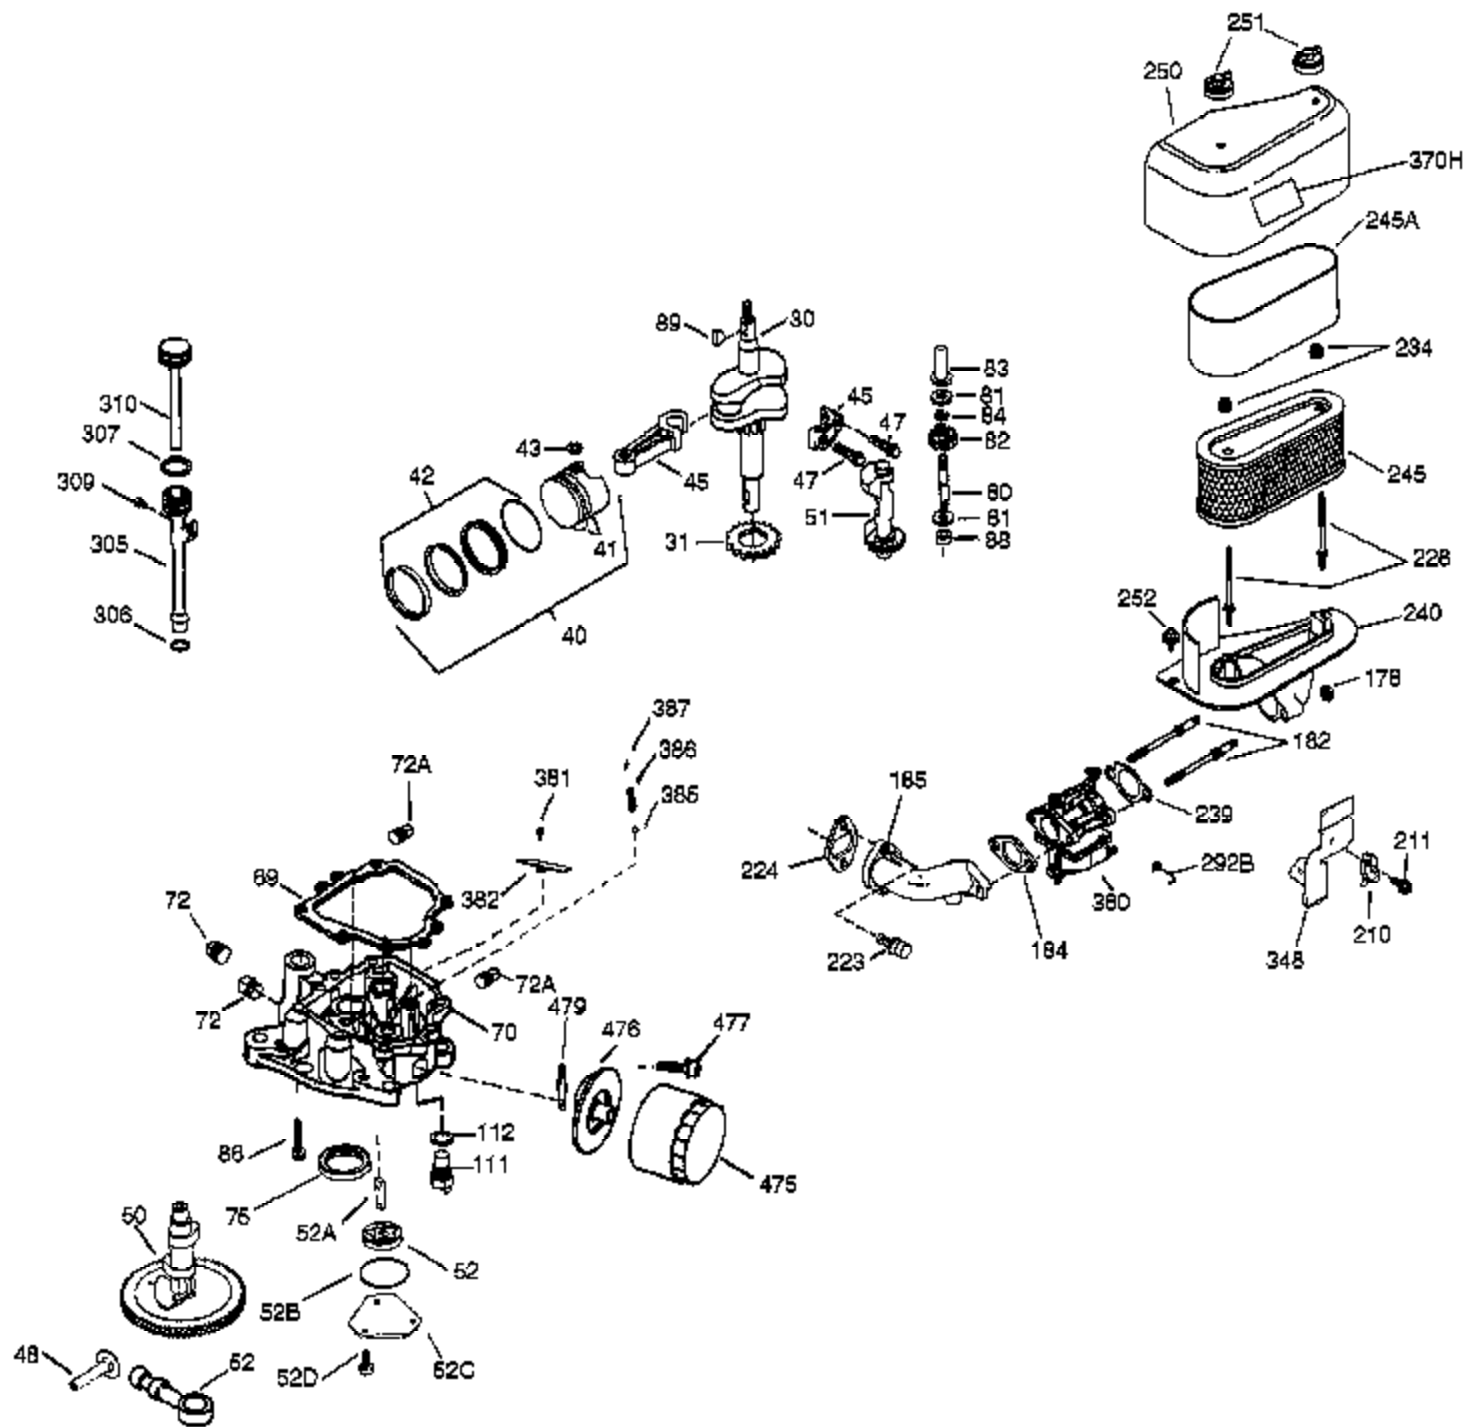

Ref #	Part Number	Qty	Description
30	36924	1	Crankshaft
31	35327	1	Counterbalance Gear
40	35776A	1	Piston, Pin & Ring Set (Std.)
40	35777A	1	Piston, Pin & Ring Set (.010" OS)
40	35778A	1	Piston, Pin & Ring Set (.020" OS)
41	35773A	1	Piston & Pin Ass'y. (Std.) (Incl. 43)
41	35774A	1	Piston & Pin Ass'y. (.010" OS) (Incl. 43)
41	35775A	1	Piston & Pin Ass'y. (.020" OS) (Incl. 43)
42	35779	1	Ring Set (Std.)
42	35780	1	Ring Set (.010" OS)
42	35781	1	Ring Set (.020" OS)
43	35772	2	Piston Pin Retaining Ring
45	36925	1	Connecting Rod Ass'y. (Incl. 47)
47	651033	2	Connecting Rod Bolt
48	35313	2	Valve Lifter
50	37078	1	Camshaft (MCR)
51	35315A	1	Counterbalance Weight
52	31356	1	Oil Pump Ass'y.
62	650760	1	Screw, 8-32 x 3/8"
69	35317	1	* Flange Gasket
70	35970	1	Mounting Flange (Incl. 72, 75 & 80)
72	31927	1	Oil Drain Plug
75	35319	1	Oil Seal
80	35712	1	Governor Shaft
81	35479	2	Washer
82	35321	1	Governor Gear Ass'y.
83	35322	1	Governor Spool
84	29193	1	Retaining Ring
86	650833	7	Screw, 1/4-20 x 1-3/16"
88	31707A	1	Spacer
89	650592	1	Flywheel Key
178	650928	2	Lock Nut, 1/4-20
182	650925A	2	Carburetor Mounting Stud
184	36352	1	* Carburetor To Intake Pipe Gasket
185	36940	1	Intake Pipe
210	27793	1	Conduit Clip
211	28942	1	Screw, 10-32 x 3/8"
223	650378	2	Screw, Torx T-30, 5/16-18 x 1-3/32"
224	36942	1	* Intake Pipe Gasket
228	650977	2	Air Cleaner Stud
234	650825	2	Nut & Lock Washer, 1/4-20
239	36358	1	* Air Cleaner Gasket
240	36355	1	Air Cleaner Body (Incl. 239)
245	36356	1	Air Cleaner Filter (Incl. 234)
245A	36357	1	Air Cleaner Filter
250	36359	1	Air Cleaner Cover
251	650886	2	Wing Nut, 1/4-20
252	650976	1	Screw, 1/4-20 x 19/32"
286	36343	1	Cup & Screen
305	36945	1	Oil Fill Tube
306	36832	1	"O" Ring
307	35499	1	"O" Ring
309	650976	1	Screw, 1/4-20 x 19/32"
310	35973	1	Dipstick
380	640065	1	Carburetor (Incl. 184)