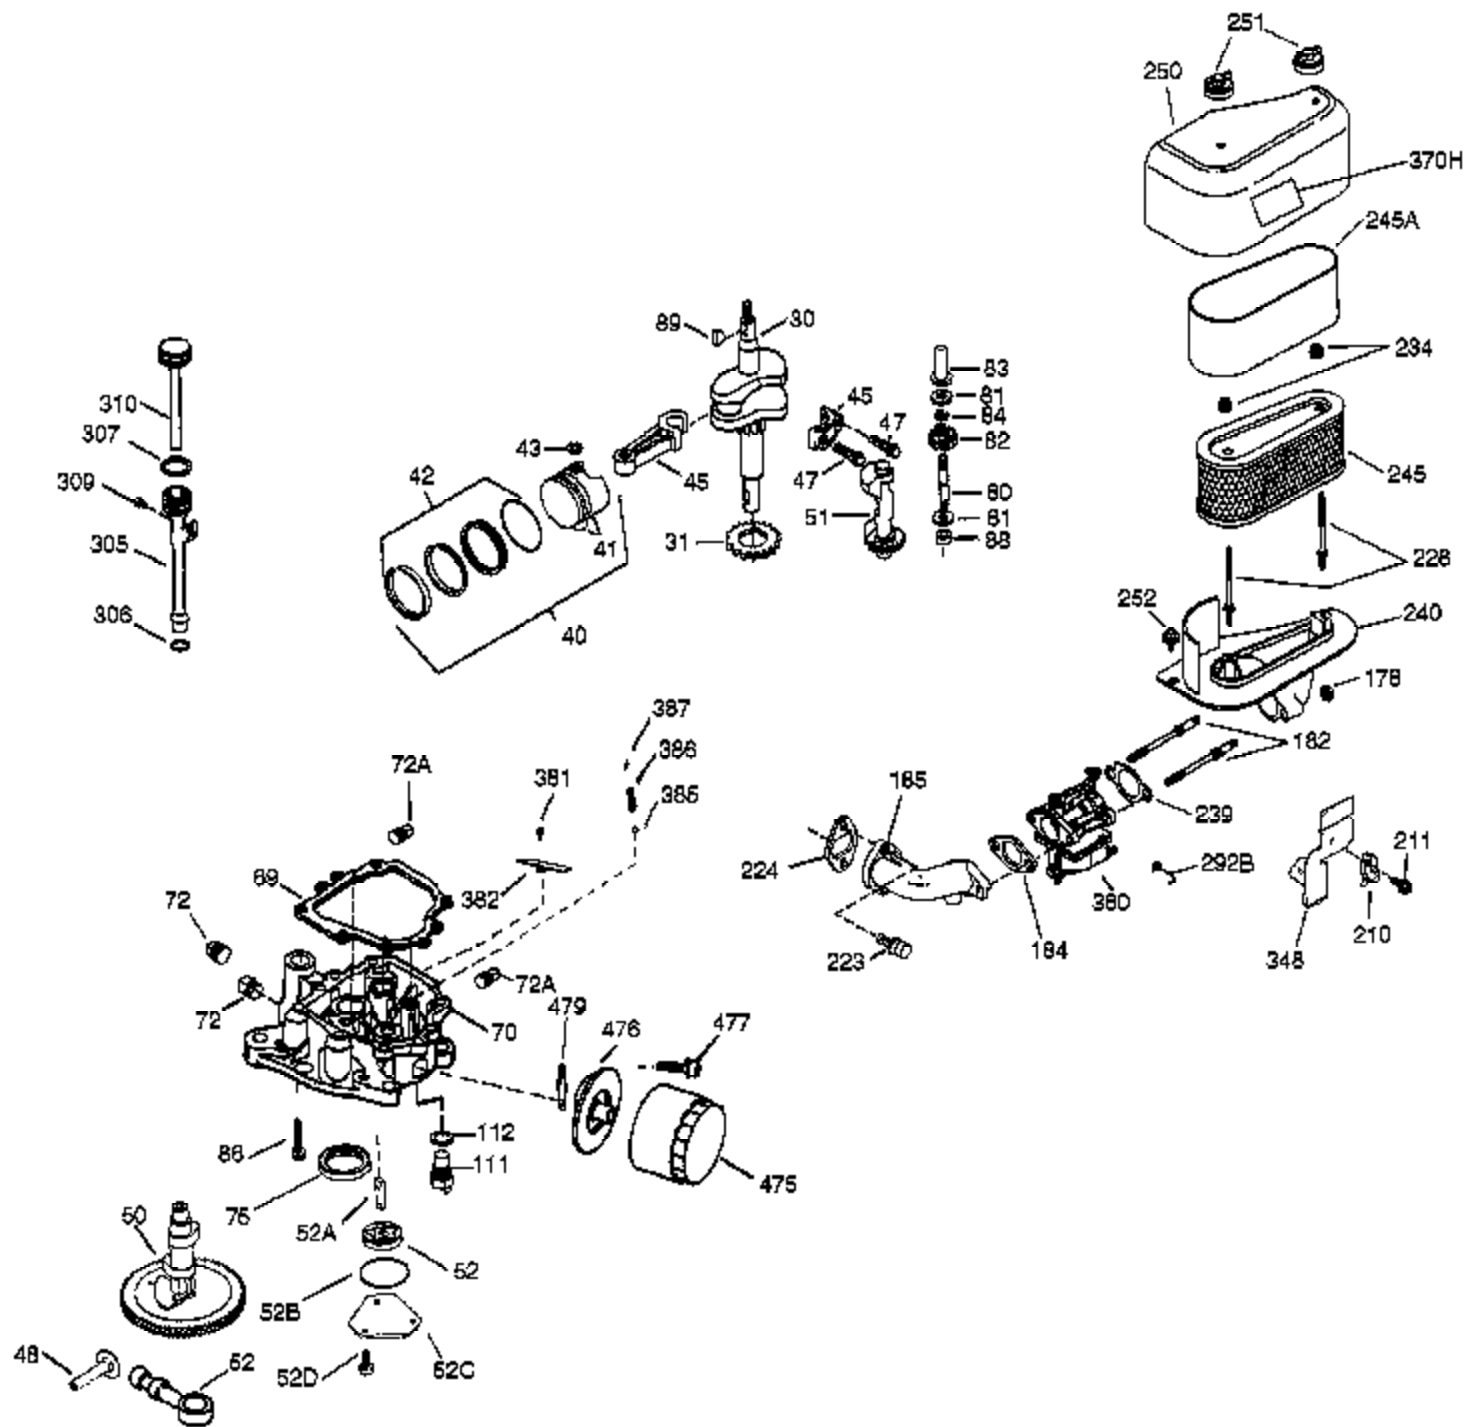

Ref #	Part Number	Qty	Description
30	36924	1	Crankshaft
31	35327	1	Counterbalance Gear
40	35776A	1	Piston, Pin & Ring Set (Std.)
40	35777A	1	Piston, Pin & Ring Set (.010" OS)
40	35778A	1	Piston, Pin & Ring Set (.020" OS)
41	35773A	1	Piston & Pin Ass'y. (Std.) (Incl. 43)
41	35774A	1	Piston & Pin Ass'y. (.010" OS) (Incl. 43)
41	35775A	1	Piston & Pin Ass'y. (.020" OS) (Incl. 43)
42	35779	1	Ring Set (Std.)
42	35780	1	Ring Set (.010" OS)
42	35781	1	Ring Set (.020" OS)
43	35772	2	Piston Pin Retaining Ring
45	36925	1	Connecting Rod Ass'y. (Incl. 47)
47	651033	2	Connecting Rod Bolt
48	35313	2	Valve Lifter
50	37078	1	Camshaft (MCR)
51	35315A	1	Counterbalance Weight
52	31356	1	Oil Pump Ass'y
62	650760	1	Screw, 8-32 x 3/8"
69	35317	1	* Mounting Flange Gasket
70	35970	1	Mounting Flange (Incl. 72, 75 & 80)
72	31927	1	Oil Drain Plug
75	35319	1	Oil Seal
80	35712	1	Governor Shaft
81	35479	2	Washer
82	35321	1	Governor Gear Ass'y.
83	35322	1	Governor Spool
84	29193	1	Retaining Ring
86	650833	7	Screw, 1/4-20 x 1-3/16"
88	31707A	1	Spacer
89	650592	1	Flywheel Key
178	650928	2	Lock Nut, 1/4-20
182	650925A	2	Screw, 1/4-20 x 27/32"
184	36352	1	* Carburetor To Intake Pipe Gasket
185	36940	1	Intake Pipe
210	27793	1	Conduit Clip
211	28942	1	Screw, 10-32 x 3/8"
223	650378	2	Screw, Torx T-30, 5/16-18 x 1-3/32"
224	36942	1	* Intake Pipe Gasket
228	650977	2	Air Cleaner Stud
234	650825	2	Nut & Lock Washer, 1/4-20
239	36358	1	* Air Cleaner Gasket
240	36355	1	Air Cleaner Body (Incl. 239)
245	36356	1	Air Cleaner Filter (Incl. 234)
245A	36357	1	Air Cleaner Filter
250	36359	1	Air Cleaner Cover
251	650886	2	Wing Nut, 1/4-20
252	650976	1	Screw, 1/4-20 x 19/32"
276A	31588	1	Locking Plate
286	36343	1	Cup & Screen
305	36945	1	Oil Fill Tube
306	36832	1	Fill Tube Gasket
307	35499	1	"O" Ring
309	650976	1	Screw, 1/4-20 x 19/32"
310	35973	1	Dipstick
380	640065A	1	Carburetor (Incl. 184)