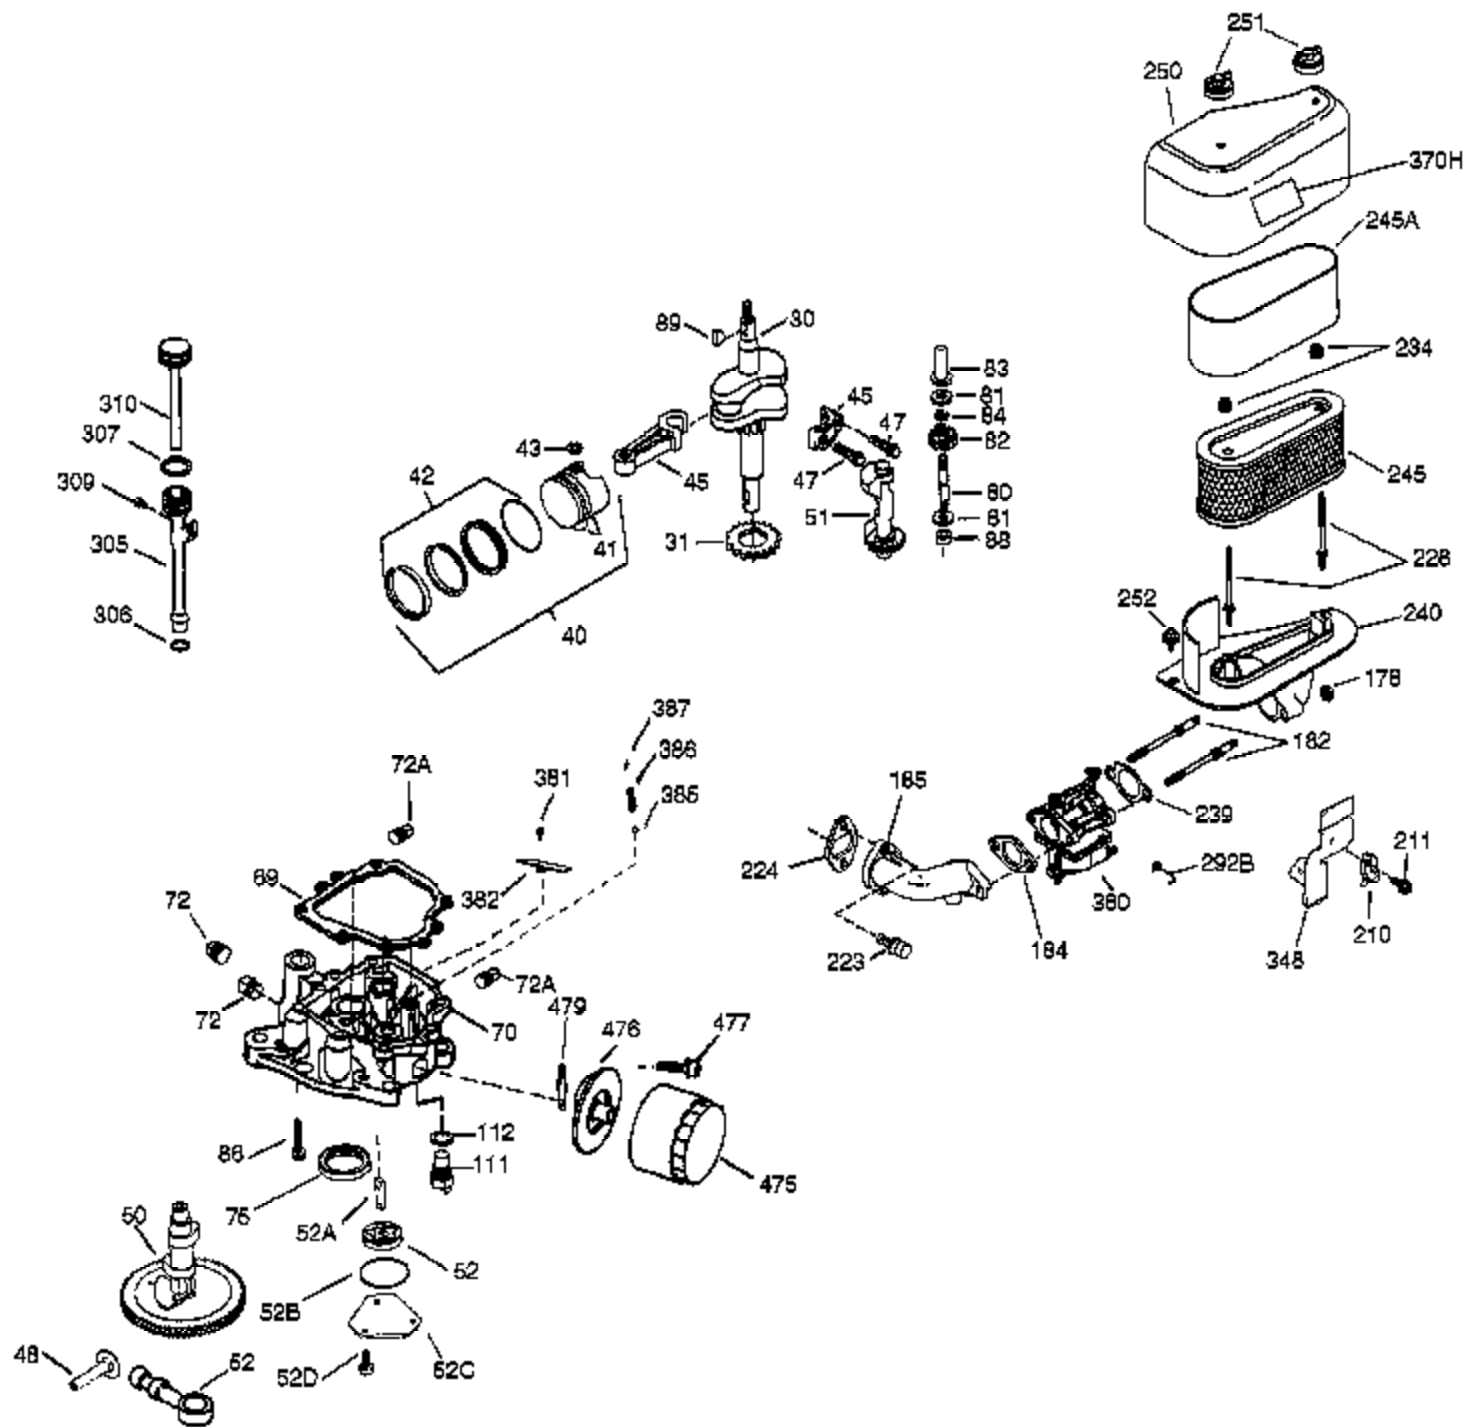

Ref #	Part Number	Qty	Description
30	36924	1	Crankshaft
31	35327	1	Counterbalance Gear
40	35776	1	Piston, Pin & Ring Set (Std.)
40	35777	1	Piston, Pin & Ring Set (.010" OS)
40	35778	1	Piston, Pin & Ring Set (.020" OS)
41	35773	1	Piston & Pin Ass'y. (Std.) (Incl. 43)
41	35774	1	Piston & Pin Ass'y. (.010" OS) (Incl. 43)
41	35775	1	Piston & Pin Ass'y. (.020" OS) (Incl. 43)
42	35779	1	Ring Set (Std.)
42	35780	1	Ring Set (.010" OS)
42	35781	1	Ring Set (.020" OS)
43	35772	2	Piston Pin Retaining Ring
45	36925	1	Connecting Rod Ass'y. (Incl. 46)
46	651033	2	Connecting Rod Bolt
48	35313	2	Valve Lifter
50	36926	1	Camshaft (MCR)
51	35315A	1	Counterbalance Weight
52A	36331	1	Oil Pump Shaft
52B	36333	1	"O" Ring
52C	36334	1	Oil Pump Cover (Incl. 52B)
52D	650888	3	Screw, Torx T-30, 1/4-20 x 43/64"
52	36332	1	Oil Pump Assembly
69	35317	1	* Mounting Flange Gasket
70	36928	1	Mounting Flange (Incl. 72, 75 & 80)
72	31927	1	Oil Drain Plug
75	35319	1	Oil Seal
80	35712	1	Governor Shaft
81	35479	2	Washer
82	35321	1	Governor Gear Ass'y.
83	35322	1	Governor Spool
84	29193	1	Retaining Ring
86	650833	7	Screw, 1/4-20 x 1-3/16"
88	31707A	1	Spacer
89	650592	1	Flywheel Key
178	650928	2	Lock Nut, 1/4-20
182	650925A	2	Screw, 1/4-20 x 27/32"
184	36352	1	* Carburetor To Intake Pipe Gasket
185	36940	1	Intake Pipe
210	27793	2	Conduit Clip
211	28942	2	Screw, 10-32 x 3/8"
223	650378	2	Screw, Torx T-30, 5/16-18 x 1-3/32"
224	36942	1	* Intake Pipe Gasket
228	650977	2	Air Cleaner Stud
234	650825	2	Nut & Lock Washer, 1/4-20
239	36358	2	* Air Cleaner Gasket
240	36355	1	Air Cleaner Body (Incl. 239)
245	36356	1	Air Cleaner Filter (Incl. 234)
245A	36357	1	Air Cleaner Filter
250	36359	1	Air Cleaner Cover
251	650886	2	Wing Nut, 1/4-20
252	650976	2	Screw, 1/4-20 x 19/32"
286	36343	1	Cup & Screen
292B	36946	1	Fuel Line Clamp
305	36945	1	Oil Fill Tube
306	36832	1	Fill Tube Gasket
307	35499	1	"O" Ring
309	650976	1	Screw, 1/4-20 x 19/32"
309	650976	1	Screw, 1/4-20 x 19/32"