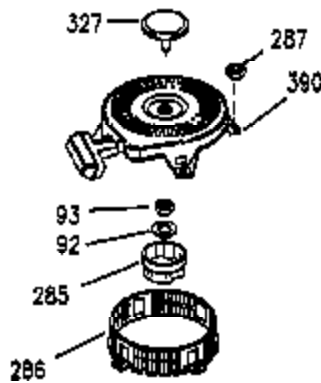

Ref #	Part Number	Qty	Description
64	30063	2	Screw, Torx T-30, 1/4-20 x 1/2"
92	650880	1	Lock Washer
93	650881	1	Flywheel Nut
260	35964	1	Blower Housing
262	29747B	2	Screw, Torx T-40, 5/16-24 x 21/32"
286	35962	1	Cup & Screen
308A	35437	1	Fill Tube Clip
314	650873	2	Screw, 1/4-20 x 3/4"
315	611104	1	Alternator Coil (3/5 Split)(Incl.321, 322,323)
321	611161	1	Diode
322	611142	1	Connector Body
323	611118	2	Terminal
370B	35274	1	Instruction Decal