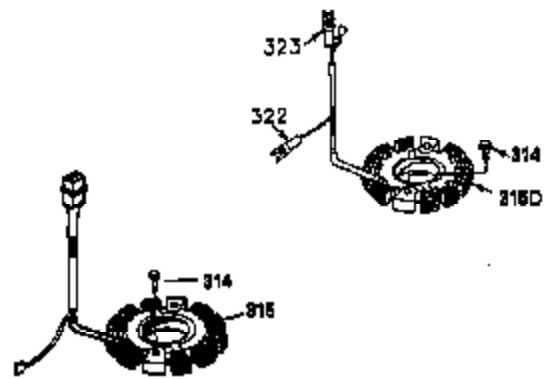

Ref #	Part Number	Qty	Description
64	30063	2	Screw, Torx T-30, 1/4-20 x 1/2"
92	650880	1	Lock Washer
93	650881	1	Flywheel Nut
260	35964	1	Blower Housing
262	29747B	2	Screw, Torx T-40, 5/16-24 x 21/32"
286	35962	1	Cup & Screen
308A	35437	1	Fill Tube Clip
314	650873	2	Screw, 1/4-20 x 3/4"
315	611104	1	Alternator Coil (3/5 Split)(Incl.321, 322,323)
321	611161	1	Diode
322	611142	1	Connector Body
323	611118	2	Terminal
370B	35274	1	Instruction Decal