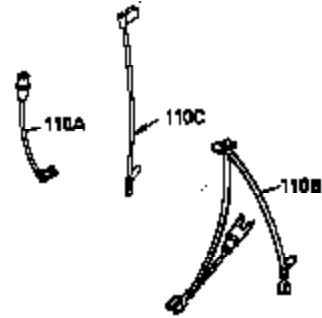

Ref #	Part Number	Qty	Description
64	30063	2	Screw, Torx T-30, 1/4-20 x 1/2"
92	650880	1	Lock Washer
93	650881	1	Flywheel Nut
260	35964	1	Blower Housing
262	29747B	2	Screw, Torx T-40, 5/16-24 x 21/32"
286	35962	1	Cup & Screen
308A	35437	1	Fill Tube Clip
314	650873	2	Screw, 1/4-20 x 3/4"
315	611104	1	Alternator Coil (3/5 Split)(Incl.321, 322,323)
321	611161	1	Diode
322	611142	1	Connector Body
323	611118	2	Terminal
370B	35274	1	Instruction Decal