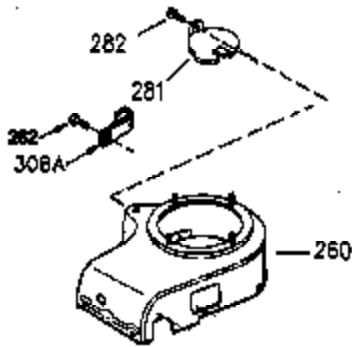

Ref #	Part Number	Qty	Description
64	30063	2	Screw, Torx T-30, 1/4-20 x 1/2"
92	650880	1	Lock Washer
93	650881	1	Flywheel Nut
260	35964	1	Blower Housing
262	29747B	2	Screw, Torx T-40, 5/16-24 x 21/32"
286	35962	1	Cup & Screen
308A	35437	1	Fill Tube Clip
314	650873	2	Screw, 1/4-20 x 3/4"
315	611104	1	Alternator Coil (3/5 Split)(Incl.321, 322,323)
321	611161	1	Diode
322	611142	1	Connector Body
323	611118	2	Terminal
370B	35274	1	Instruction Decal