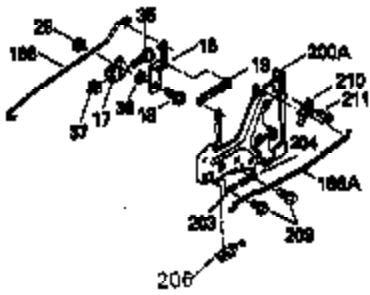

Ref #	Part Number	Qty	Description
64	30063	2	Screw, Torx T-30, 1/4-20 x 1/2"
92	650880	1	Lock Washer
93	650881	1	Flywheel Nut
260	35964	1	Blower Housing
262	29747B	2	Screw, Torx T-40, 5/16-24 x 21/32"
286	35962	1	Cup & Screen
308A	35437	1	Fill Tube Clip
314	650873	2	Screw, 1/4-20 x 3/4"
315	611104	1	Alternator Coil (3/5 Split)(Incl.321, 322,323)
321	611161	1	Diode
322	611142	1	Connector Body
323	611118	2	Terminal
370B	35274	1	Instruction Decal