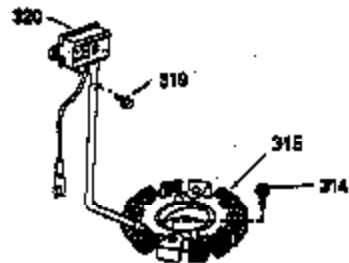

Ref #	Part Number	Qty	Description
64	30063	2	Screw, Torx T-30, 1/4-20 x 1/2"
92	650880	1	Lock Washer
93	650881	1	Flywheel Nut
260	35964	1	Blower Housing
262	29747B	2	Screw, Torx T-40, 5/16-24 x 21/32"
286	35962	1	Cup & Screen
308A	35437	1	Fill Tube Clip
314	650873	2	Screw, 1/4-20 x 3/4"
315	611104	1	Alternator Coil (3/5 Split)(Incl.321, 322,323)
321	611161	1	Diode
322	611142	1	Connector Body
323	611118	2	Terminal
370B	35274	1	Instruction Decal