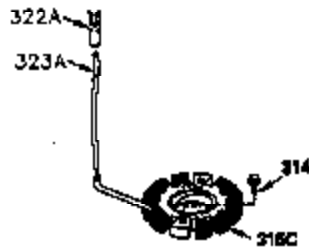

Ref #	Part Number	Qty	Description
64	30063	2	Screw, Torx T-30, 1/4-20 x 1/2"
92	650880	1	Lock Washer
93	650881	1	Flywheel Nut
260	35964	1	Blower Housing
262	29747B	2	Screw, Torx T-40, 5/16-24 x 21/32"
286	35962	1	Cup & Screen
308A	35437	1	Fill Tube Clip
314	650873	2	Screw, 1/4-20 x 3/4"
315	611104	1	Alternator Coil (3/5 Split)(Incl.321, 322,323)
321	611161	1	Diode
322	611142	1	Connector Body
323	611118	2	Terminal
370B	35274	1	Instruction Decal