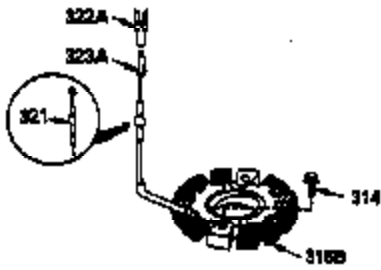

Ref #	Part Number	Qty	Description
64	30063	2	Screw, Torx T-30, 1/4-20 x 1/2"
92	650880	1	Lock Washer
93	650881	1	Flywheel Nut
260	35964	1	Blower Housing
262	29747B	2	Screw, Torx T-40, 5/16-24 x 21/32"
286	35962	1	Cup & Screen
308A	35437	1	Fill Tube Clip
314	650873	2	Screw, 1/4-20 x 3/4"
315	611104	1	Alternator Coil (3/5 Split)(Incl.321, 322,323)
321	611161	1	Diode
322	611142	1	Connector Body
323	611118	2	Terminal
370B	35274	1	Instruction Decal