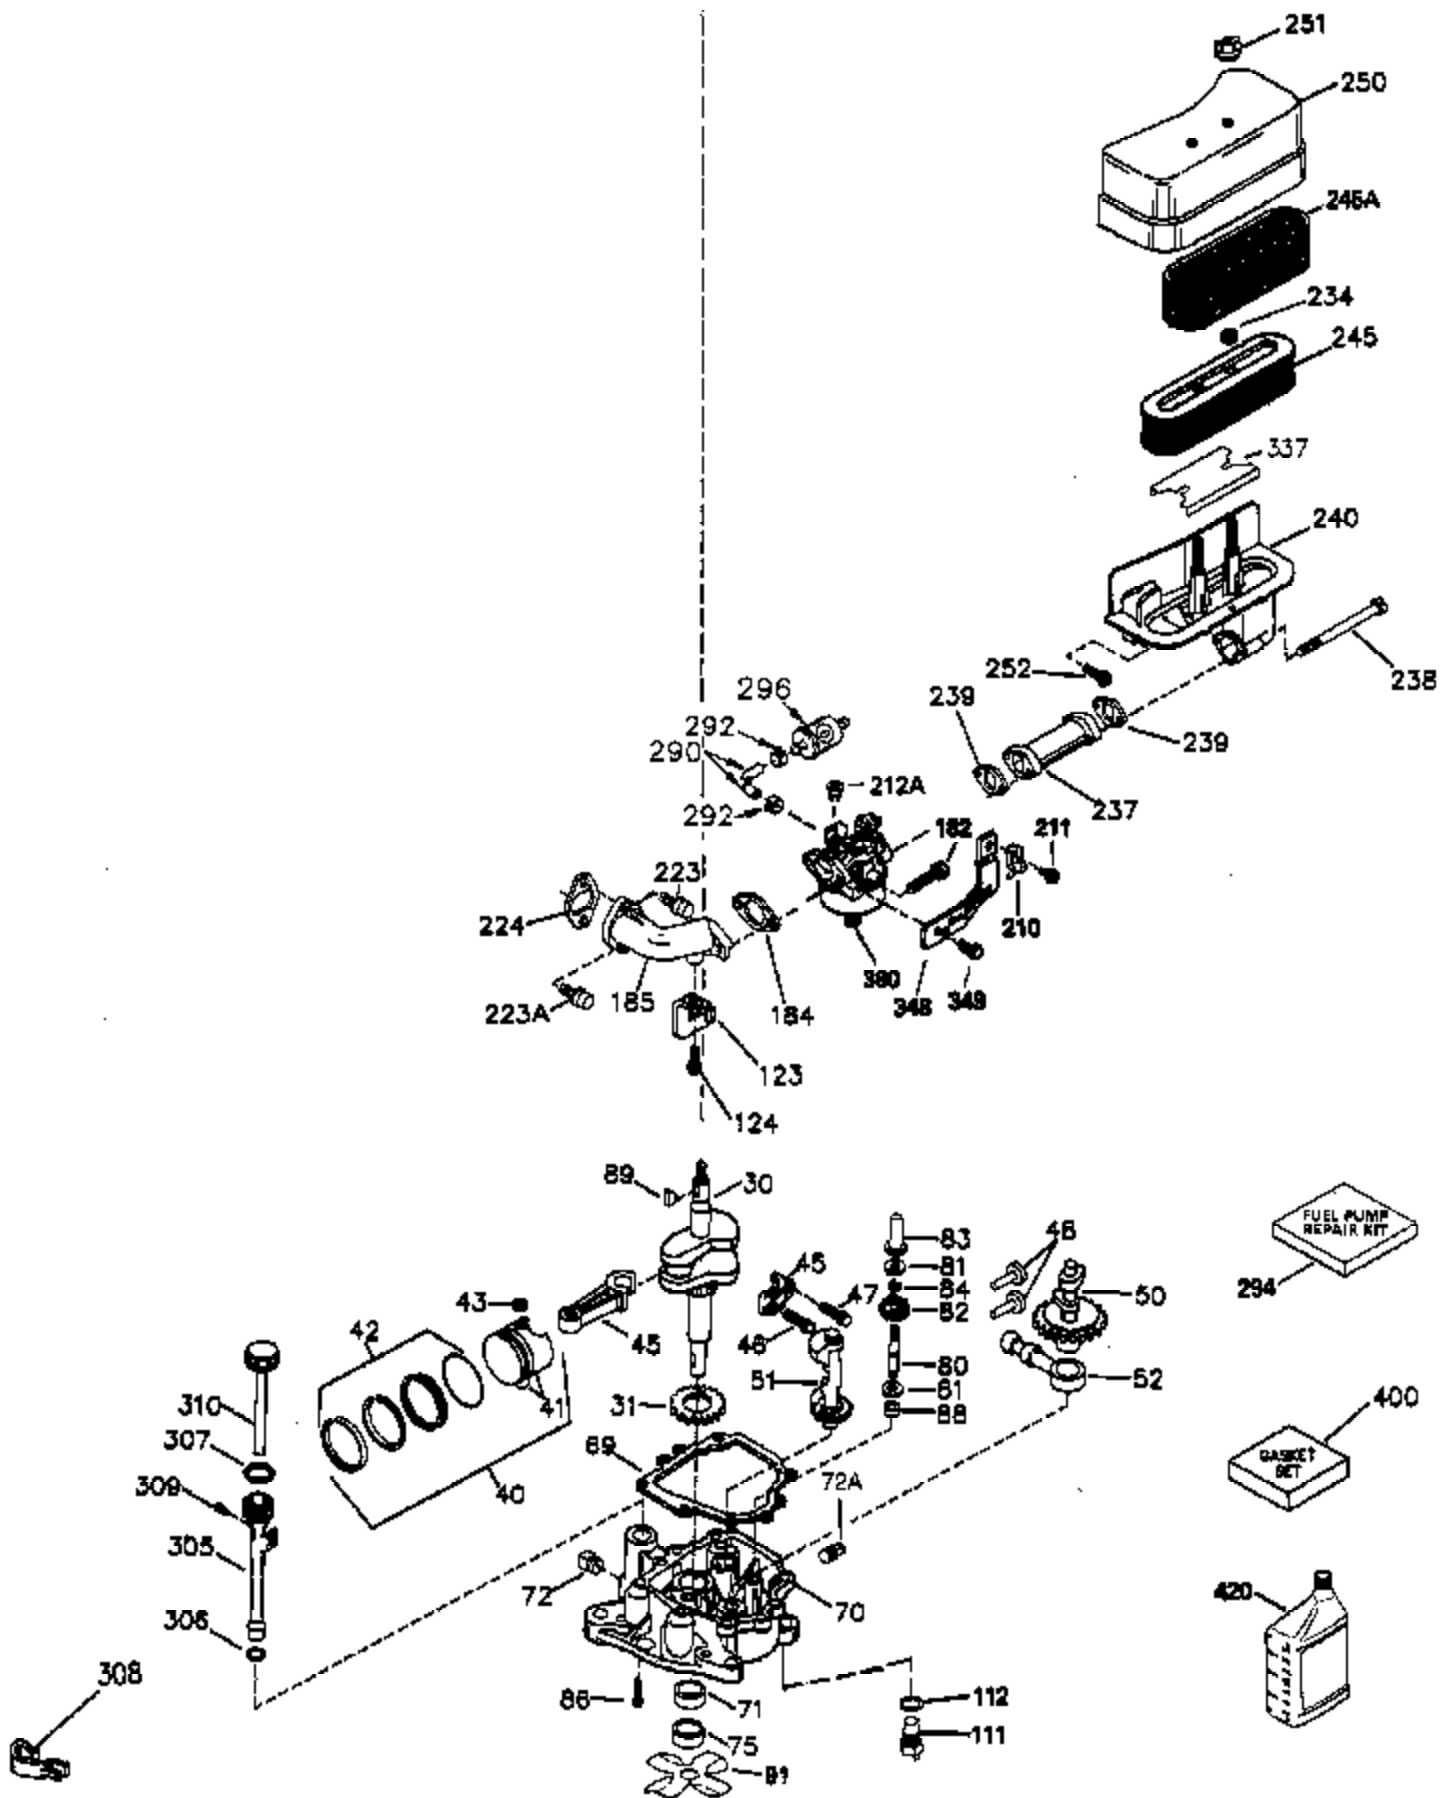

Ref #	Part Number	Qty	Description
30	35336B	1	Crankshaft
31	35327	1	Counterbalance Gear
40	35776	1	Piston, Pin & Ring Set (Std.)
40	35777	1	Piston, Pin & Ring Set (.010" OS)
40	35778	1	Piston, Pin & Ring Set (.020" OS)
41	35773	1	Piston & Pin Ass'y. (Std.) (Incl. 43)
41	35774	1	Piston & Pin Ass'y. (.010" OS) (Incl. 43)
41	35775	1	Piston & Pin Ass'y. (.020" OS) (Incl. 43)
42	35779	1	Ring Set (Std.)
42	35780	1	Ring Set (.010" OS)
42	35781	1	Ring Set (.020" OS)
43	35772	2	Piston Pin Retaining Ring
45	35330A	1	Connecting Rod Ass'y. (Incl. 46 & 47)
46	650908	1	Connecting Rod Bolt
47	650882	1	Connecting Rod Bolt
48	35313	2	Valve Lifter
50	35939	1	Camshaft (MCR)
51	35315A	1	Counterbalance Weight
52	31356	1	Oil Pump Ass'y.
64	30063	2	Screw, Torx T-30, 1/4-20 x 1/2"
69	35317	1	* Mounting Flange Gasket
70	35711A	1	Mounting Flange (Incl. 72, 75 & 80)
72	31927	1	Oil Drain Plug
75	35319	1	Oil Seal
80	35712	1	Governor Shaft
81	35479	2	Washer
82	35321	1	Governor Gear Ass'y.
83	35322	1	Governor Spool
84	29193	1	Retaining Ring
86	650833	7	Screw, 1/4-20 x 1-3/16"
88	31707A	1	Spacer
89	32589	1	Flywheel Key
123	35288	1	Intake Pipe Brace
124	650738	2	Screw, 1/4-20 x 5/8"
182	650517	2	Screw, 1/4-20 x 27/32"
184	33263	1	* Carburetor To Intake Pipe Gasket
185	35955	1	Intake Pipe
210	27793	2	Conduit Clip
211	28942	2	Screw, 10-32 x 3/8"
212A	36288	2	Bushing
223	650971	2	Screw, Torx T-30, 5/16-18 x 7/8"
224	35958	1	* Intake Pipe Gasket
234	650825	1	Nut & Lock Washer, 1/4-20
237	35286	1	Air Cleaner Adapter
238	650875	2	Screw, 10-32 x 5-1/4"
239	33629	2	* Air Cleaner Gasket
240	35960	1	Air Cleaner Body (Incl. 239)
245	35403	1	Air Cleaner Filter (Incl. 234)
245A	35404	1	Air Cleaner Filter
250	35961	1	Air Cleaner Cover
251	650886	2	Wing Nut, 1/4-20
290	34357	1	Fuel Line
292	26460	2	Fuel Line Clamp
296	34279B	1	Fuel Filter (Incl. 292)
305	35574	1	Oil Fill Tube
307	35499	1	"O" Ring
308	33997	1	Filler Tube Clip
310	35576	1	Dipstick