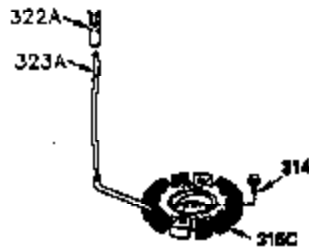

Ref #	Part Number	Qty	Description
64	30063	2	Screw, Torx T-30, 1/4-20 x 1/2"
92	650880	1	Lock Washer
93	650881	1	Flywheel Nut
260	35964	1	Blower Housing
262	29747B	2	Screw, Torx T-40, 5/16-24 x 21/32"
286	35962	1	Screen Cup
308A	35437	1	Fill Tube Clip
314	650873	2	Screw, 1/4-20 x 3/4"
315	611104	1	Alternator Coil (3/5 Split) (Incl.321 - 323)
321	611161	1	Diode
322	611142	1	Connector Body
323	611118	1	Terminal
370B	35274	1	Instruction Decal