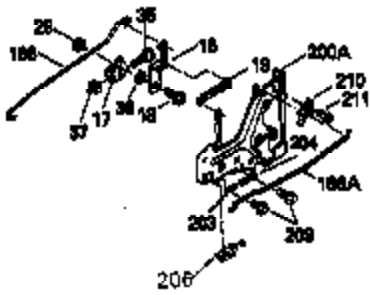

Ref #	Part Number	Qty	Description
64	30063	2	Screw, Torx T-30, 1/4-20 x 1/2"
92	650880	1	Lock Washer
93	650881	1	Flywheel Nut
260	35964	1	Blower Housing
262	29747B	2	Screw, Torx T-40, 5/16-24 x 21/32"
286	35962	1	Screen Cup
308A	35437	1	Fill Tube Clip
314	650873	2	Screw, 1/4-20 x 3/4"
315	611104	1	Alternator Coil (3/5 Split) (Incl.321 - 323)
321	611161	1	Diode
322	611142	1	Connector Body
323	611118	1	Terminal
370B	35274	1	Instruction Decal