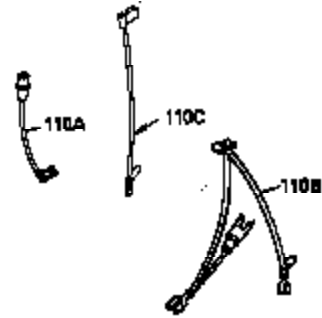

Ref #	Part Number	Qty	Description
64	30063	2	Screw, Torx T-30, 1/4-20 x 1/2"
92	650880	1	Lock Washer
93	650881	1	Flywheel Nut
260	35964	1	Blower Housing
262	29747B	2	Screw, Torx T-40, 5/16-24 x 21/32"
286	35962	1	Screen Cup
308A	35437	1	Fill Tube Clip
314	650873	2	Screw, 1/4-20 x 3/4"
315	611104	1	Alternator Coil (3/5 Split) (Incl.321 - 323)
321	611161	1	Diode
322	611142	1	Connector Body
323	611118	1	Terminal
370B	35274	1	Instruction Decal