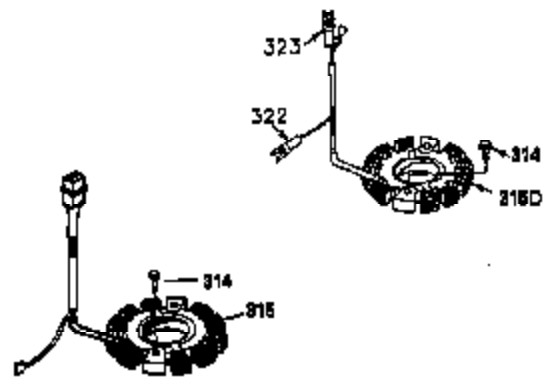

Ref #	Part Number	Qty	Description
64	30063	2	Screw, Torx T-30, 1/4-20 x 1/2"
92	650880	1	Lock Washer
93	650881	1	Flywheel Nut
260	35964	1	Blower Housing
262	29747B	2	Screw, Torx T-40, 5/16-24 x 21/32"
286	35962	1	Screen Cup
308A	35437	1	Fill Tube Clip
314	650873	2	Screw, 1/4-20 x 3/4"
315	611104	1	Alternator Coil (3/5 Split) (Incl.321 - 323)
321	611161	1	Diode
322	611142	1	Connector Body
323	611118	1	Terminal
370B	35274	1	Instruction Decal