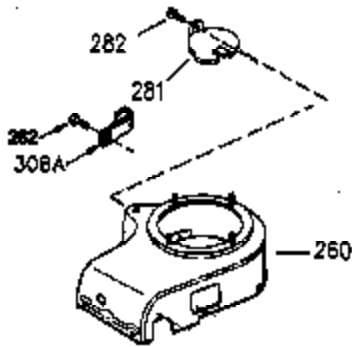

Ref #	Part Number	Qty	Description
64	30063	2	Screw, Torx T-30, 1/4-20 x 1/2"
92	650880	1	Lock Washer
93	650881	1	Flywheel Nut
260	35964	1	Blower Housing
262	29747B	2	Screw, Torx T-40, 5/16-24 x 21/32"
286	35962	1	Screen Cup
308A	35437	1	Fill Tube Clip
314	650873	2	Screw, 1/4-20 x 3/4"
315	611104	1	Alternator Coil (3/5 Split) (Incl.321 - 323)
321	611161	1	Diode
322	611142	1	Connector Body
323	611118	1	Terminal
370B	35274	1	Instruction Decal