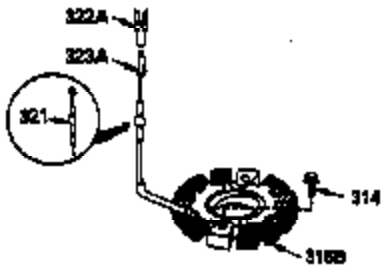

Ref #	Part Number	Qty	Description
64	30063	2	Screw, Torx T-30, 1/4-20 x 1/2"
92	650880	1	Lock Washer
93	650881	1	Flywheel Nut
260	35964	1	Blower Housing
262	29747B	2	Screw, Torx T-40, 5/16-24 x 21/32"
286	35962	1	Screen Cup
308A	35437	1	Fill Tube Clip
314	650873	2	Screw, 1/4-20 x 3/4"
315	611104	1	Alternator Coil (3/5 Split) (Incl.321 - 323)
321	611161	1	Diode
322	611142	1	Connector Body
323	611118	1	Terminal
370B	35274	1	Instruction Decal