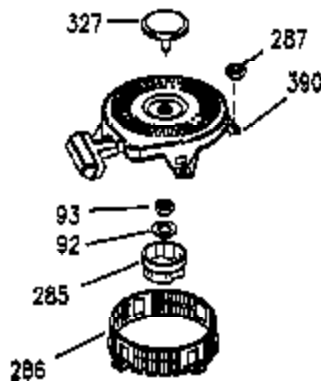

Ref #	Part Number	Qty	Description
64	30063	2	Screw, Torx T-30, 1/4-20 x 1/2"
92	650880	1	Lock Washer
93	650881	1	Flywheel Nut
260	35964	1	Blower Housing
262	29747B	2	Screw, Torx T-40, 5/16-24 x 21/32"
286	35962	1	Screen Cup
308A	35437	1	Fill Tube Clip
314	650873	2	Screw, 1/4-20 x 3/4"
315	611104	1	Alternator Coil (3/5 Split) (Incl.321 - 323)
321	611161	1	Diode
322	611142	1	Connector Body
323	611118	1	Terminal
370B	35274	1	Instruction Decal