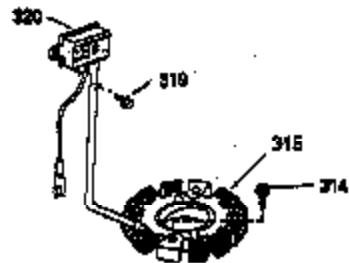

Ref #	Part Number	Qty	Description
64	30063	2	Screw, Torx T-30, 1/4-20 x 1/2"
92	650880	1	Lock Washer
93	650881	1	Flywheel Nut
260	35964	1	Blower Housing
262	29747B	2	Screw, Torx T-40, 5/16-24 x 21/32"
286	35962	1	Screen Cup
308A	35437	1	Fill Tube Clip
314	650873	2	Screw, 1/4-20 x 3/4"
315	611104	1	Alternator Coil (3/5 Split) (Incl.321 - 323)
321	611161	1	Diode
322	611142	1	Connector Body
323	611118	1	Terminal
370B	35274	1	Instruction Decal