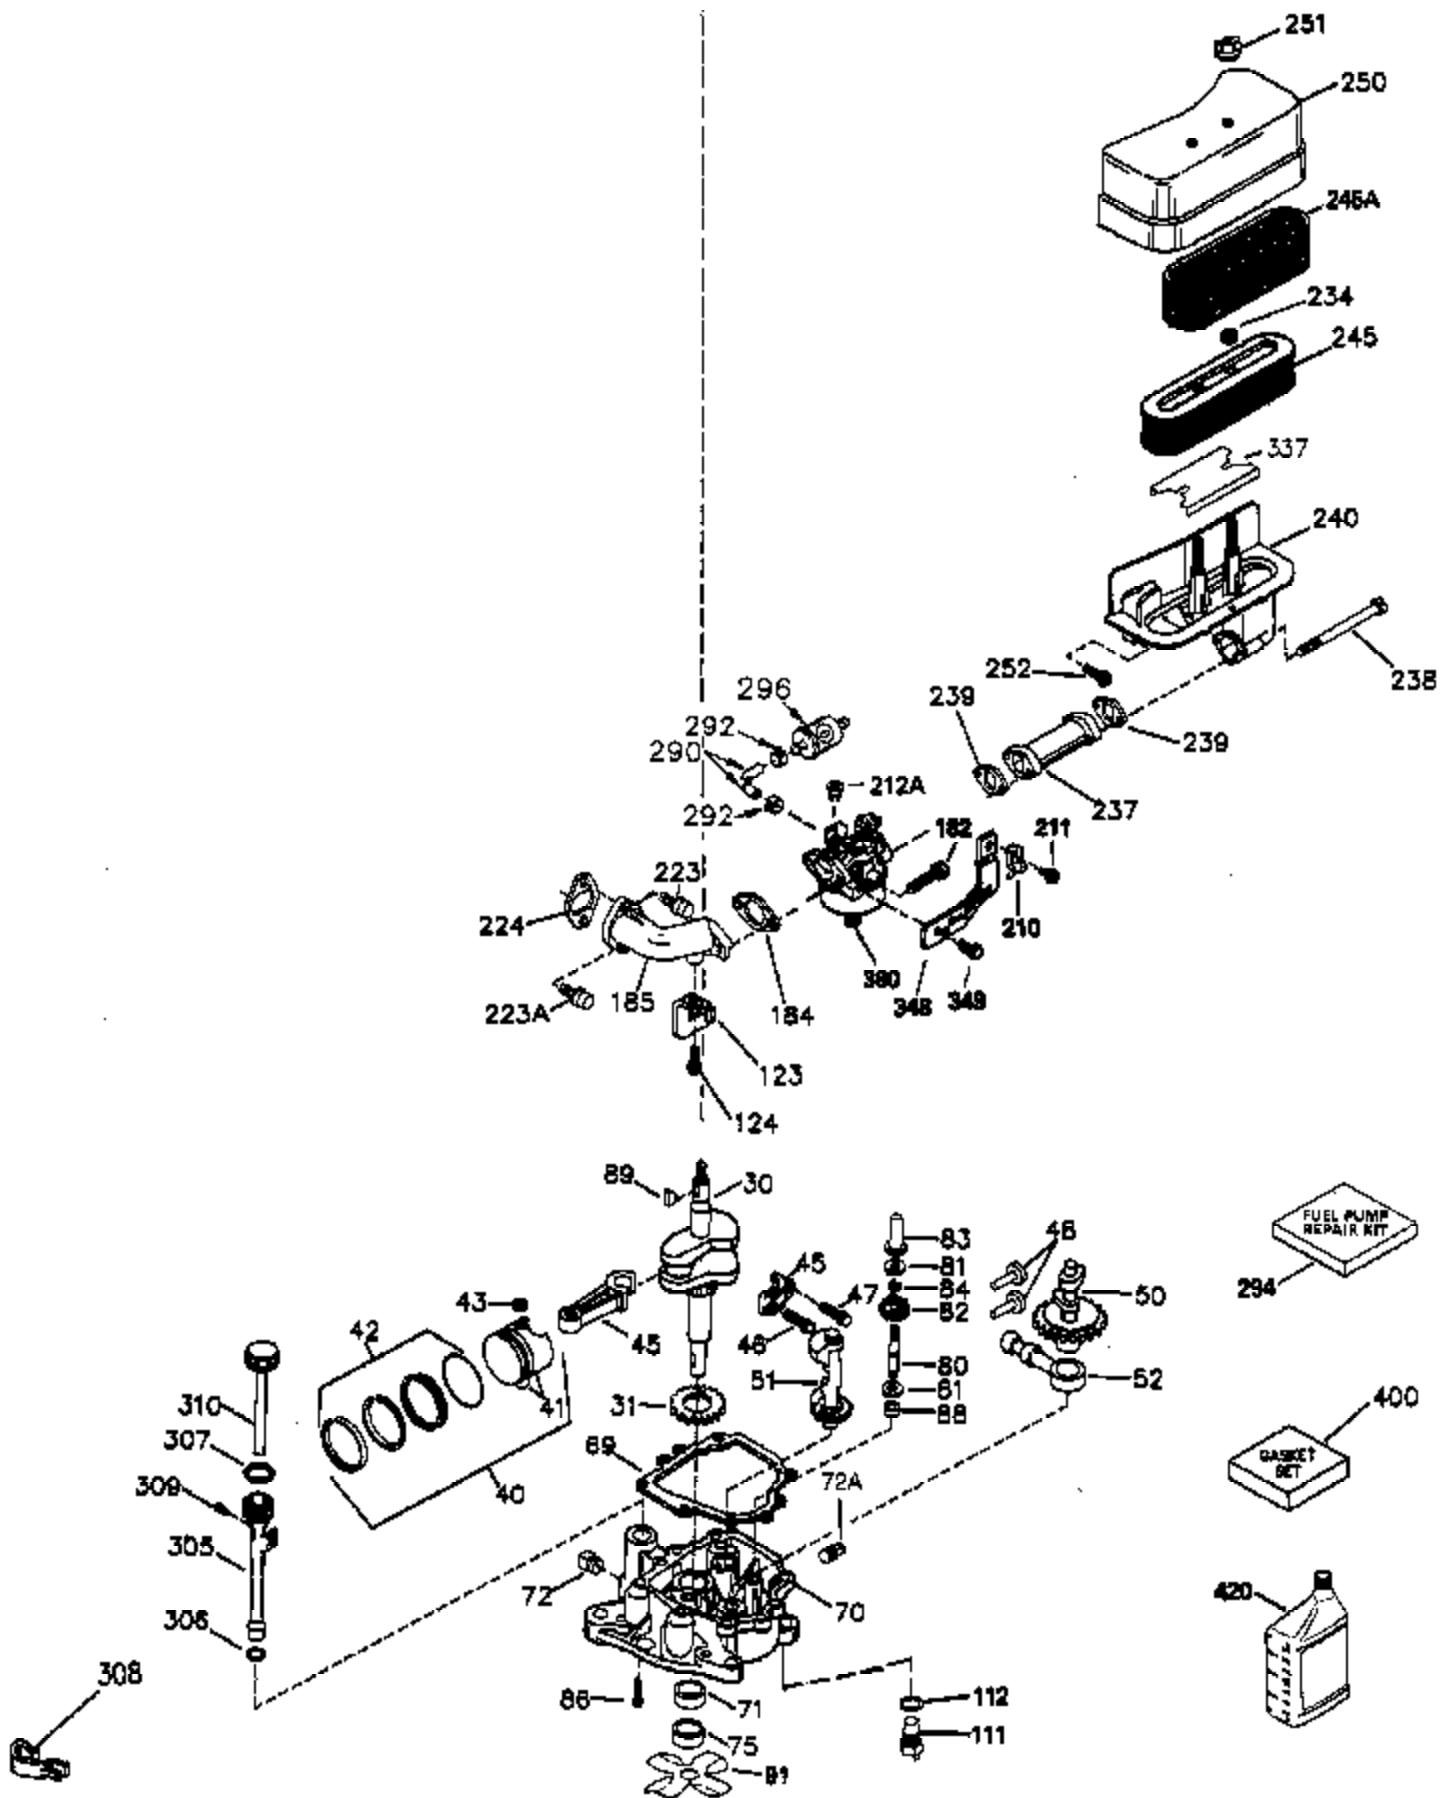

Ref #	Part Number	Qty	Description
30	35336B	1	Crankshaft
31	35327	1	Counterbalance Gear
40	35776	1	Piston, Pin & Ring Set (Std.)
40	35777	1	Piston, Pin & Ring Set (.010" OS)
40	35778	1	Piston, Pin & Ring Set (.020" OS)
41	35773	1	Piston & Pin Ass'y. (Std.) (Incl. 43)
41	35774	1	Piston & Pin Ass'y. (.010" OS) (Incl. 43)
41	35775	1	Piston & Pin Ass'y. (.020" OS) (Incl. 43)
42	35779	1	Ring Set (Std.)
42	35780	1	Ring Set (.010" OS)
42	35781	1	Ring Set (.020" OS)
43	35772	2	Piston Pin Retaining Ring
45	35330A	1	Connecting Rod Ass'y. (Incl. 46 & 47)
46	650908	1	Connecting Rod Bolt
47	650882	1	Connecting Rod Bolt
48	35313	2	Valve Lifter
50	35939	1	Camshaft (MCR)
51	35315A	1	Counterbalance Weight
52	31356	1	Oil Pump Ass'y.
64	30063	2	Screw, Torx T-30, 1/4-20 x 1/2"
69	35317	1	* Mounting Flange Gasket
70	35711A	1	Mounting Flange (Incl. 72, 75 & 80)
72	31927	1	Oil Drain Plug
75	35319	1	Oil Seal
80	35712	1	Governor Shaft
81	35479	2	Washer
82	35321	1	Governor Gear Ass'y.
83	35322	1	Governor Spool
84	29193	1	Retaining Ring
86	650833	7	Screw, 1/4-20 x 1-3/16"
88	31707A	1	Spacer
89	32589	1	Flywheel Key
123	35288	1	Intake Pipe Brace
124	650738	2	Screw, 1/4-20 x 5/8"
182	650517	2	Screw, 1/4-20 x 27/32"
184	33263	1	* Carburetor To Intake Pipe Gasket
185	35955	1	Intake Pipe
210	27793	1	Conduit Clip
210	27793	1	Conduit Clip
211	28942	1	Screw, 10-32 x 3/8"
212A	36288	2	Bushing
223	650971	2	Screw, Torx T-30, 5/16-18 x 7/8"
224	35958	1	* Intake Pipe Gasket
234	650825	2	Nut & Lock Washer, 1/4-20
237	35286	1	Air Cleaner Adapter
238	650875	2	Screw, 10-32 x 5-1/4"
239	33629	2	* Carburetor Gasket
240	35960	1	Air Cleaner Body (Incl. 239)
245	35403	1	Air Cleaner Filter (Incl. 234)
250	35961	1	Air Cleaner Cover
251	650886	2	Wing Nut, 1/4-20
290	29774	1	Fuel Line (8.25")
292	26460	2	Fuel Line Clamp
296	34279B	1	Fuel Filter (Incl. 292)
305	35574	1	Oil Fill Tube
307	35499	1	"O" Ring
308	33997	1	Filler Tube Clip
310	35576	1	Dipstick