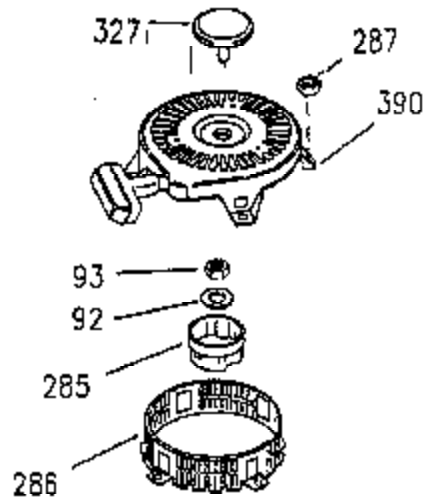

ILLUSTRATION SHOWS TYPICAL PARTS ONLY. ORDER PART NUMBER. PARTS NOT LISTED ARE SUPPLIED BY OEM.

VIEW 3 OF 3

Ref #	Part Number	Qty	Description
16	36284	1	Governor Lever (Incl. 212A)
17	29916	1	Governor Lever Clamp
18	650548	1	Screw, 8-32 x 5/16"
19	35945	1	Extension Spring
28	30322	1	Lock Nut, 8-32
35	29826	1	Screw, 10-32 x 3/4"
36	29918	1	Lock Washer
37	29216	1	Lock Nut, 10-32
92	650880	1	Lock Washer
93	650881	1	Flywheel Nut
186	36285	1	Governor Link
186A	35957	1	Choke Link
200	35956	1	Control Bracket (Incl. 203 & 204)
203	33802	1	Compression Spring
204	650777	1	Screw, 6-32 x 21/32"
209	650902	2	Screw, 10-32 x 7/16"
210	27793	1	Conduit Clip
211	28942	1	Screw, 10-32 x 3/8"
238	650875	2	Screw, 10-32 x 5-1/4"
245A	35404	1	Air Cleaner Filter
260	36252	1	Blower Housing
261	30063	2	Screw, Torx T-30, 1/4-20 x 1/2"
285	35985A	1	Starter Cup
286	35446	1	Starter Screen
287	29752	4	Nut & Lock Washer, 1/4-28
298	28763	2	Screw, 10-32 x 35/64"
300	33583B	1	Fuel Tank (Incl. 292 & 301)
301	35355	1	Fuel Cap
308A	35437	1	Fill Tube Clip
314	650873	2	Screw, 1/4-20 x 3/4"
315	611159	1	Alternator Coil (10 Amp) (Incl. 322 & 323)
322	611117	1	Connector Body
323	611118	2	Terminal
327	35392	1	Starter Plug
337	36407	1	Deflector
390	590671	1	Rewind Starter