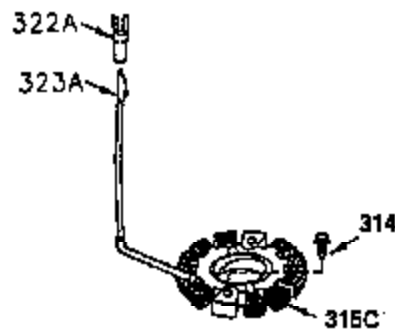

ILLUSTRATION SHOWS TYPICAL PARTS ONLY. ORDER PART NUMBER. PARTS NOT LISTED ARE SUPPLIED BY OEM.

VIEW 3 OF 3

Ref #	Part Number	Qty	Description
16	36284	1	Governor Lever (Incl. 212A)
17	29916	1	Governor Lever Clamp
18	650548	1	Screw, 8-32 x 5/16"
19	35945	1	Extension Spring
28	30322	1	Lock Nut, 8-32
35	29826	1	Screw, 10-32 x 3/4"
36	29918	1	Lock Washer
37	29216	1	Lock Nut, 10-32
92	650880	1	Lock Washer
93	650881	1	Flywheel Nut
186	36285	1	Governor Link
186A	35957	1	Choke Link
200	35956	1	Control Bracket (Incl. 203 & 204)
203	33802	1	Compression Spring
204	650777	1	Screw, 6-32 x 21/32"
209	650902	2	Screw, 10-32 x 7/16"
210	27793	1	Conduit Clip
211	28942	1	Screw, 10-32 x 3/8"
238	650875	2	Screw, 10-32 x 5-1/4"
245A	35404	1	Air Cleaner Filter
260	36252	1	Blower Housing
261	30063	2	Screw, Torx T-30, 1/4-20 x 1/2"
285	35985A	1	Starter Cup
286	35446	1	Starter Screen
287	29752	4	Nut & Lock Washer, 1/4-28
298	28763	2	Screw, 10-32 x 35/64"
300	33583B	1	Fuel Tank (Incl. 292 & 301)
301	35355	1	Fuel Cap
308A	35437	1	Fill Tube Clip
314	650873	2	Screw, 1/4-20 x 3/4"
315	611159	1	Alternator Coil (10 Amp) (Incl. 322 & 323)
322	611117	1	Connector Body
323	611118	2	Terminal
327	35392	1	Starter Plug
337	36407	1	Deflector
390	590671	1	Rewind Starter