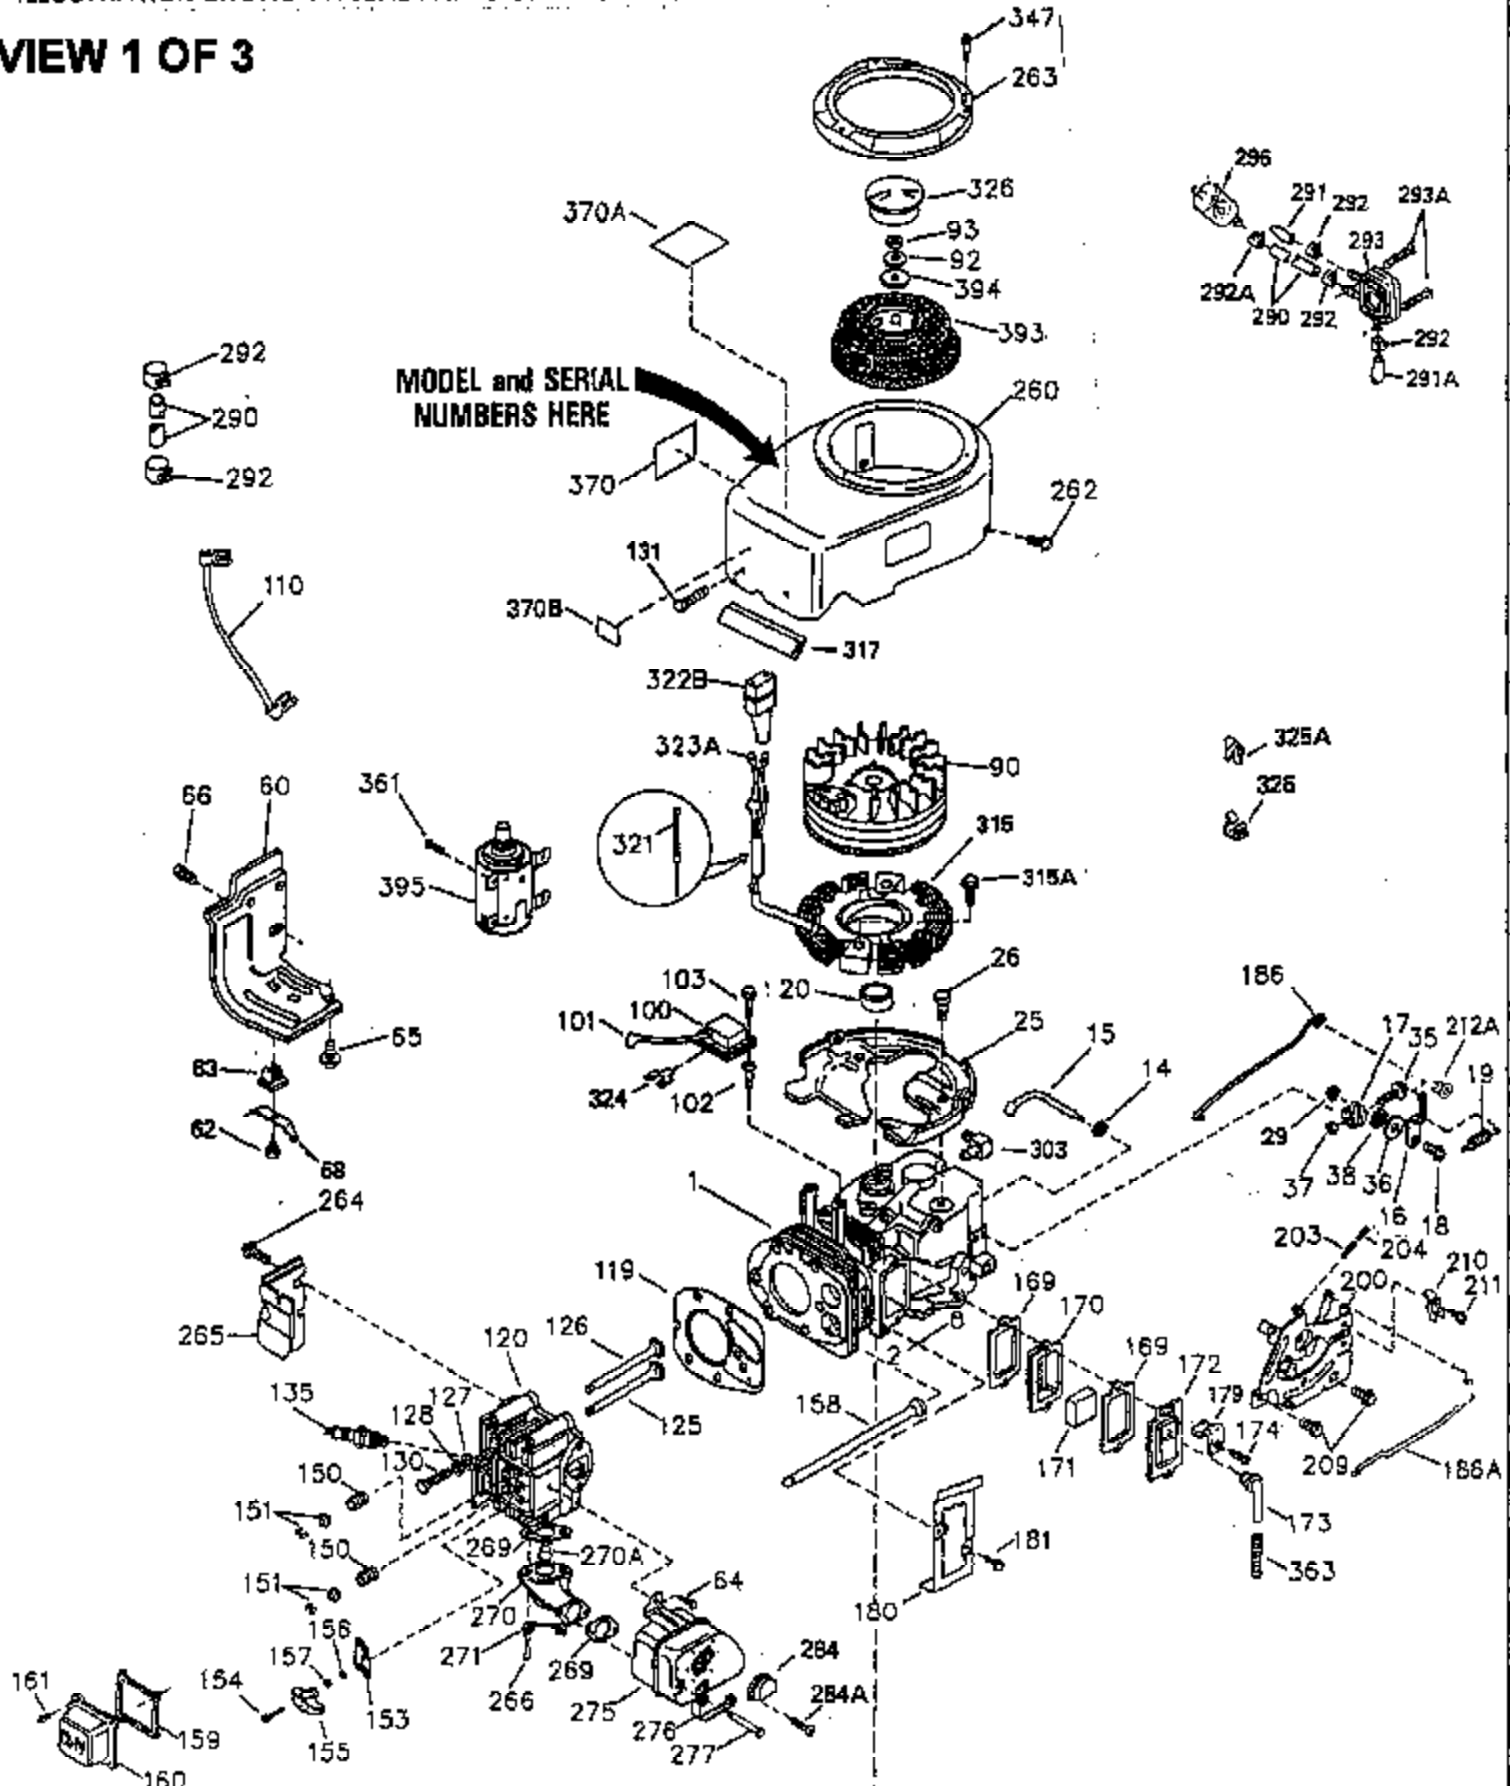

### VIEW 1 OF 3

CONTINUED TO PAGE 3

Ref #	Part Number	Qty	Description
1	35943	1	Cylinder (Incl. 2 & 20)
2	27652	2	Dowel Pin
14	28277	2	Washer
15	35324	1	Governor Rod
16	36284	1	Governor Lever (Incl. 212A)
17	29916	1	Governor Lever Clamp
18	650548	1	Screw, 8-32 x 5/16"
19	35945	1	Extension Spring
20	35319	1	Oil Seal
25	37861	1	Blower Housing Baffle
26	650561	2	Screw, 1/4-20 x 5/8"
28	30322	1	Lock Nut, 8-32
35	29826	1	Screw, 10-32 x 3/4"
36	29918	1	Lock Washer
37	29216	1	Lock Nut, 10-32
38	29642	1	Retaining Ring
60	35316A	1	Blower Housing Extension
62	650760	1	Screw, 8-32 x 3/8"
63	28545	1	Grommet
64	30063	2	Screw, Torx T-30, 1/4-20 x 1/2"
65	650128	1	Screw, 10-24 x 1/2"
68	33356	1	Ground Terminal
90	611094	1	Flywheel (W/Ring Gear)
92	650880	1	Lock Washer
93	650881	1	Flywheel Nut
100	35135	1	Solid State Ignition
101	610118	1	Spark Plug Cover
102	650872	2	Solid State Mounting Stud
103	650814	2	Screw, Torx T-15, 10-24 x 1"
110	35183	1	Ground Wire
119	35946	1	* Cylinder Head Gasket
120	35948	1	Cylinder Head
125	35308	1	Exhaust Valve (Std.)
125	35433	1	Exhaust Valve (1/32" OS)
126	35309	1	Intake Valve (Std.)
126	35432	1	Intake Valve (1/32" OS)
127	650691	6	Washer
128	650690	6	Belleville Washer
130	650946	6	Screw, 5/16-18 x 2-45/64"
135	34645	1	Resistor Spark Plug (RN4C)
150	33507	2	Valve Spring
151	33508	2	Valve Spring Keeper
153	35949	1	Push Rod Guide
154	650945	1	Rocker Arm Stud
155	35950	1	Rocker Arm
156	650890	2	Lock Washer
157	650947	1	Lock Nut, 5/16-24
158	35951	2	Push Rod
159	35952	1	* Rocker Arm Cover Gasket
160	35953A	1	Rocker Arm Housing
161	30063	4	Screw, Torx T-30, 1/4-20 x 1/2"
169	27896A	2	* Valve Cover Gasket
170	28423	1	Breather Body
171	28424	1	Breather Element
172	28425	1	Valve Cover
173	35350	1	Breather Tube
174	650128	2	Screw, 10-24 x 1/2"
180	35954	1	Blower Housing Extension