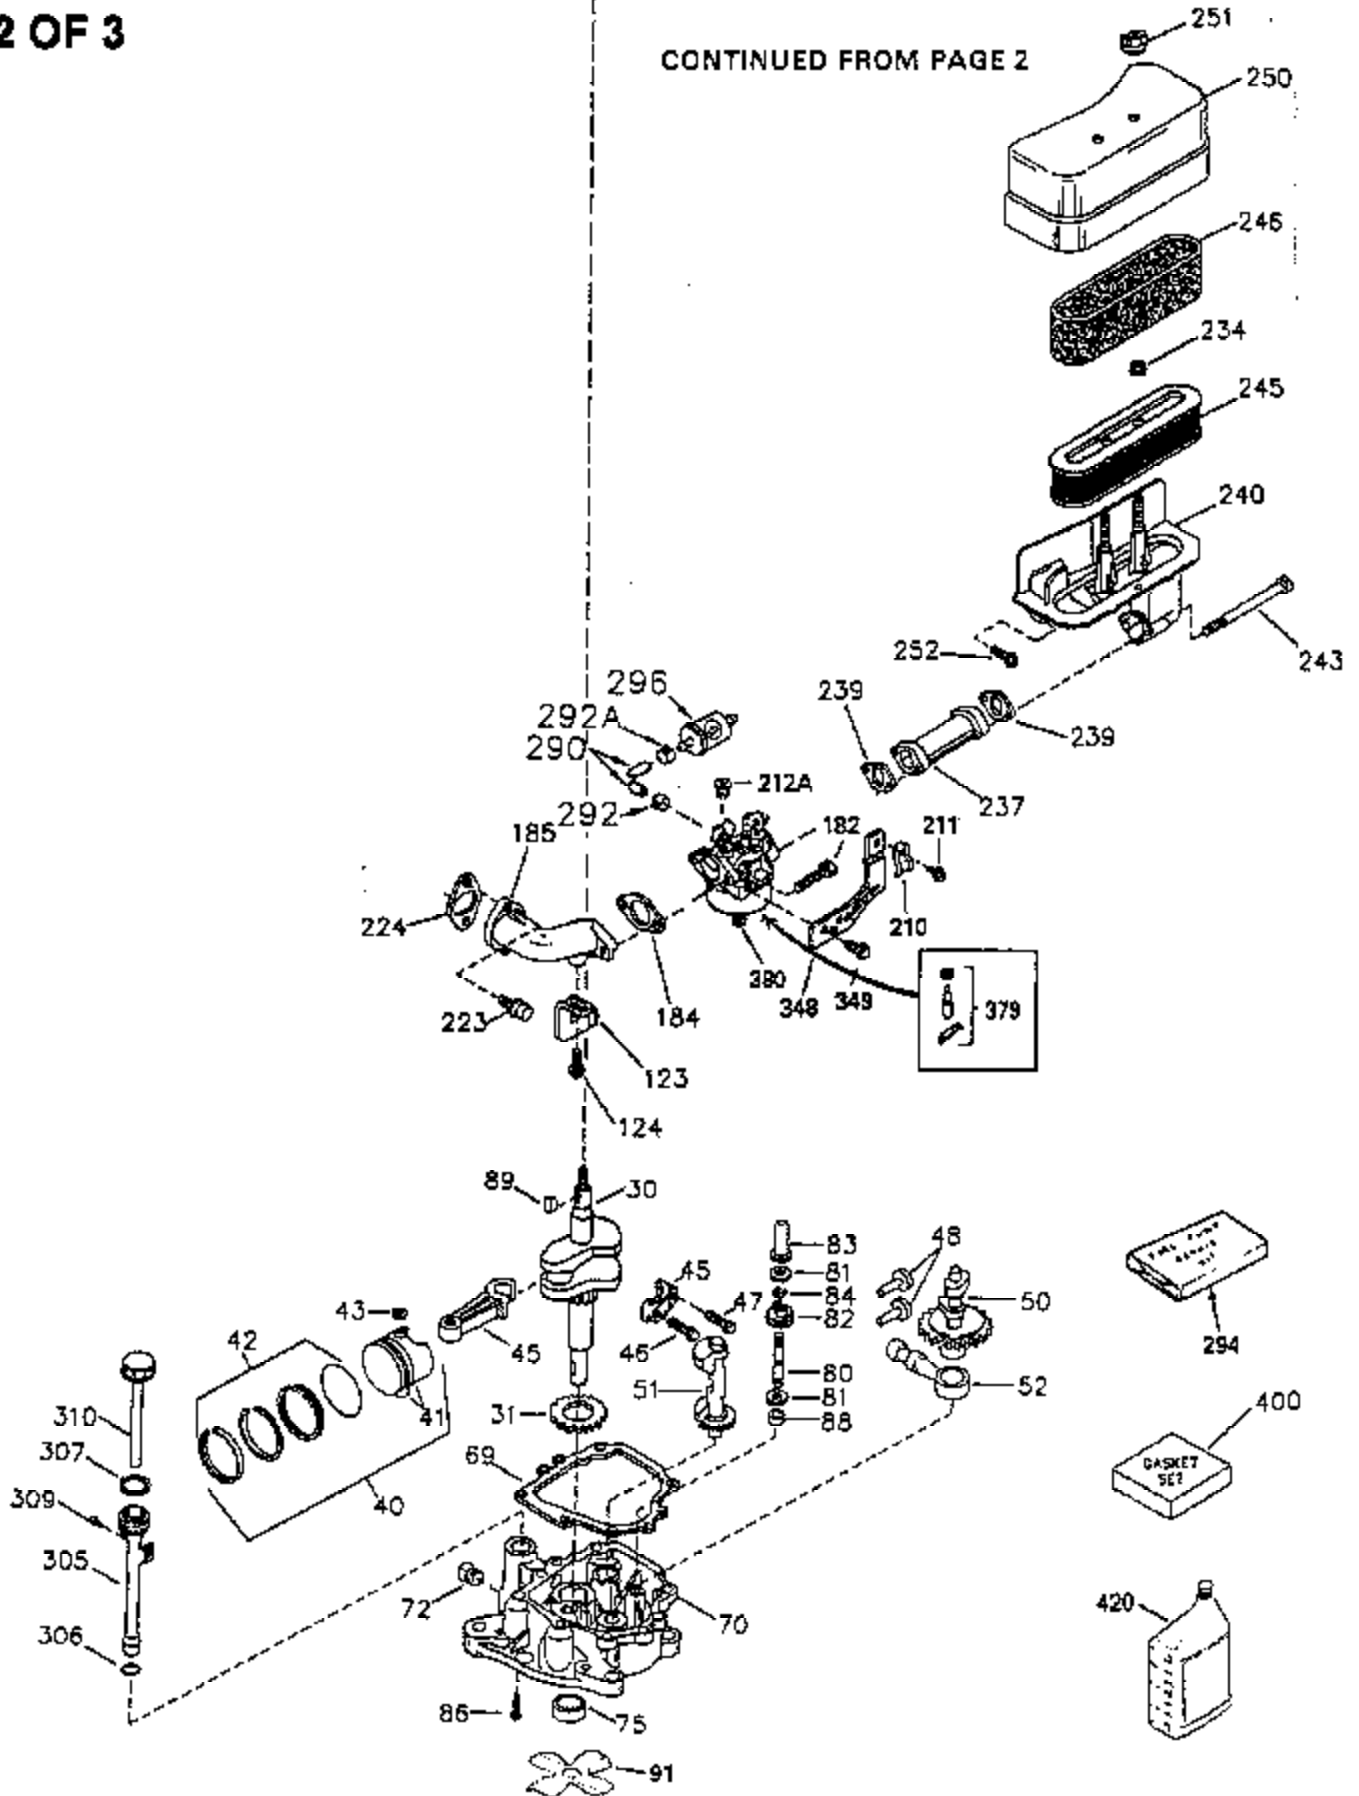

ILLUSTRATION SHOWS TYPICAL PARTS ONLY. ORDER BY PART NUMBER. PARTS NOT LISTED ARE SUPPLIED BY DEM.

VIEW 2 OF 3

CONTINUED FROM PAGE 2

Ref #	Part Number	Qty	Description
28	30322	1	Lock Nut, 8-32
30	35336B	1	Crankshaft
31	35327	1	Counterbalance Gear
40	35776	1	Piston, Pin & Ring Set (Std.)
40	35777	1	Piston, Pin & Ring Set (.010" OS)
40	35778	1	Piston, Pin & Ring Set (.020" OS)
41	35773	1	Piston & Pin Ass'y. (Std.) (Incl. 43)
41	35774	1	Piston & Pin Ass'y. (.010" OS) (Incl. 43)
41	35775	1	Piston & Pin Ass'y. (.020" OS) (Incl. 43)
42	35779	1	Ring Set (Std.)
42	35780	1	Ring Set (.010" OS)
42	35781	1	Ring Set (.020" OS)
43	35772	2	Piston Pin Retaining Ring
45	35330A	1	Connecting Rod Ass'y. (Incl. 46 & 47)
46	650908	1	Connecting Rod Bolt
47	650882	1	Connecting Rod Bolt
48	35313	2	Valve Lifter
50	35939	1	Camshaft (MCR)
51	35315A	1	Counterbalance Weight
52	31356	1	Oil Pump Ass'y.
69	35317	1	* Mounting Flange Gasket
70	35711A	1	Mounting Flange (Incl. 72, 75 & 80)
72	31927	1	Oil Drain Plug
75	35319	1	Oil Seal
80	35712	1	Governor Shaft
81	35479	2	Washer
82	35321	1	Governor Gear Ass'y.
83	35322	1	Governor Spool
84	29193	1	Retaining Ring
86	650833	7	Screw, 1/4-20 x 1-3/16"
88	31707A	1	Spacer
89	32589	1	Flywheel Key
123	35288	1	Intake Pipe Brace
124	650738	2	Screw, 1/4-20 x 5/8"
182	650517	2	Screw, 1/4-20 x 27/32"
184	33263	1	* Carburetor To Intake Pipe Gasket
185	35955	1	Intake Pipe
210	27793	1	Conduit Clip
211	28942	1	Screw, 10-32 x 3/8"
212A	36288	2	Bushing
223	650971	2	Screw, Torx T-30, 5/16-18 x 7/8"
224	35958	1	* Intake Pipe Gasket
234	650825	1	Nut & Lock Washer, 1/4-20
237	35286	1	Air Cleaner Adapter
238	650875	2	Screw, 10-32 x 5-1/4"
239	33629	2	* Air Cleaner Gasket
240	35960	1	Air Cleaner Body (Incl. 239)
245A	35404	1	Air Cleaner Filter
245	35403	1	Air Cleaner Filter (Incl. 234)
250	35961	1	Air Cleaner Cover
251	650886	2	Wing Nut, 1/4-20
261	30063	2	Screw, Torx T-30, 1/4-20 x 1/2"
290	30705	1	Fuel Line
292	26460	2	Fuel Line Clamp
298	28763	2	Screw, 10-32 x 35/64"
300	33583B	1	Fuel Tank (Incl. 292 & 301)
301	35355	1	Fuel Cap
305	35574	1	Oil Fill Tube