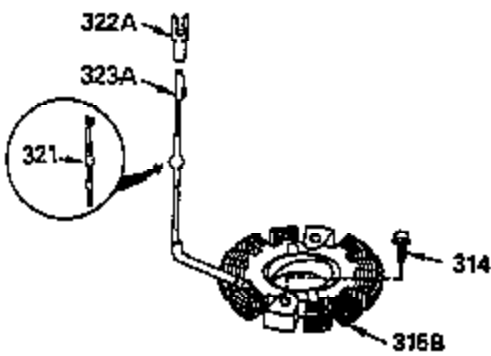

ILLUSTRATION SHOWS TYPICAL PARTS ONLY. ORDER PART NUMBER. PARTS NOT LISTED ARE SUPPLIED BY OEM.

VIEW 3 OF 3

Ref #	Part Number	Qty	Description
16	36284	1	Governor Lever (Incl. 212A)
17	29916	1	Governor Lever Clamp
18	650548	1	Screw, 8-32 x 5/16"
19	35945	1	Extension Spring
28	30322	1	Lock Nut, 8-32
35	29826	1	Screw, 10-32 x 3/4"
36	29918	1	Lock Washer
37	29216	1	Lock Nut, 10-32
92	650880	1	Lock Washer
93	650881	1	Flywheel Nut
186	36285	1	Governor Link
186A	35957	1	Choke Link
200	35956	1	Control Bracket (Incl. 203 & 204)
203	33802	1	Compression Spring
204	650777	1	Screw, 6-32 x 21/32"
209	650902	2	Screw, 10-32 x 7/16"
210	27793	1	Conduit Clip
211	28942	1	Screw, 10-32 x 3/8"
238	650875	2	Screw, 10-32 x 5-1/4"
245A	35404	1	Air Cleaner Filter
260	36252	1	Blower Housing
261	30063	2	Screw, Torx T-30, 1/4-20 x 1/2"
285	35985A	1	Starter Cup
286	35446	1	Starter Screen
287	29752	4	Nut & Lock Washer, 1/4-28
298	28763	2	Screw, 10-32 x 35/64"
300	33583B	1	Fuel Tank (Incl. 292 & 301)
301	35355	1	Fuel Cap
308A	35437	1	Fill Tube Clip
314	650873	2	Screw, 1/4-20 x 3/4"
315	611159	1	Alternator Coil (10 Amp) (Incl. 322 & 323)
322	611117	1	Connector Body
323	611118	2	Terminal
327	35392	1	Starter Plug
337	36407	1	Deflector
390	590671	1	Rewind Starter