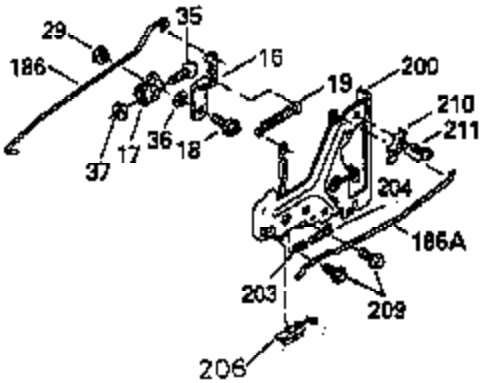

ILLUSTRATION SHOWS TYPICAL PARTS ONLY. ORDER PART NUMBER. PARTS NOT LISTED ARE SUPPLIED BY OEM.

VIEW 3 OF 3

Ref #	Part Number	Qty	Description
16	36284	1	Governor Lever (Incl. 212A)
17	29916	1	Governor Lever Clamp
18	650548	1	Screw, 8-32 x 5/16"
19	35945	1	Extension Spring
28	30322	1	Lock Nut, 8-32
35	29826	1	Screw, 10-32 x 3/4"
36	29918	1	Lock Washer
37	29216	1	Lock Nut, 10-32
92	650880	1	Lock Washer
93	650881	1	Flywheel Nut
186	36285	1	Governor Link
186A	35957	1	Choke Link
200	35956	1	Control Bracket (Incl. 203 & 204)
203	33802	1	Compression Spring
204	650777	1	Screw, 6-32 x 21/32"
209	650902	2	Screw, 10-32 x 7/16"
210	27793	1	Conduit Clip
211	28942	1	Screw, 10-32 x 3/8"
238	650875	2	Screw, 10-32 x 5-1/4"
245A	35404	1	Air Cleaner Filter
260	36252	1	Blower Housing
261	30063	2	Screw, Torx T-30, 1/4-20 x 1/2"
285	35985A	1	Starter Cup
286	35446	1	Starter Screen
287	29752	4	Nut & Lock Washer, 1/4-28
298	28763	2	Screw, 10-32 x 35/64"
300	33583B	1	Fuel Tank (Incl. 292 & 301)
301	35355	1	Fuel Cap
308A	35437	1	Fill Tube Clip
314	650873	2	Screw, 1/4-20 x 3/4"
315	611159	1	Alternator Coil (10 Amp) (Incl. 322 & 323)
322	611117	1	Connector Body
323	611118	2	Terminal
327	35392	1	Starter Plug
337	36407	1	Deflector
390	590671	1	Rewind Starter