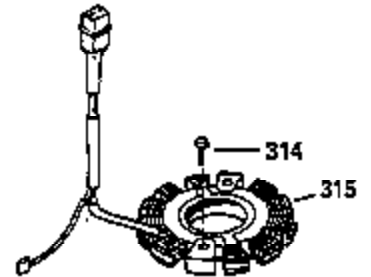

ILLUSTRATION SHOWS TYPICAL PARTS ONLY. ORDER PART NUMBER. PARTS NOT LISTED ARE SUPPLIED BY OEM.

VIEW 3 OF 3

Ref #	Part Number	Qty	Description
16	36284	1	Governor Lever (Incl. 212A)
17	29916	1	Governor Lever Clamp
18	650548	1	Screw, 8-32 x 5/16"
19	35945	1	Extension Spring
28	30322	1	Lock Nut, 8-32
35	29826	1	Screw, 10-32 x 3/4"
36	29918	1	Lock Washer
37	29216	1	Lock Nut, 10-32
92	650880	1	Lock Washer
93	650881	1	Flywheel Nut
186	36285	1	Governor Link
186A	35957	1	Choke Link
200	35956	1	Control Bracket (Incl. 203 & 204)
203	33802	1	Compression Spring
204	650777	1	Screw, 6-32 x 21/32"
209	650902	2	Screw, 10-32 x 7/16"
210	27793	1	Conduit Clip
211	28942	1	Screw, 10-32 x 3/8"
238	650875	2	Screw, 10-32 x 5-1/4"
245A	35404	1	Air Cleaner Filter
260	36252	1	Blower Housing
261	30063	2	Screw, Torx T-30, 1/4-20 x 1/2"
285	35985A	1	Starter Cup
286	35446	1	Starter Screen
287	29752	4	Nut & Lock Washer, 1/4-28
298	28763	2	Screw, 10-32 x 35/64"
300	33583B	1	Fuel Tank (Incl. 292 & 301)
301	35355	1	Fuel Cap
308A	35437	1	Fill Tube Clip
314	650873	2	Screw, 1/4-20 x 3/4"
315	611159	1	Alternator Coil (10 Amp) (Incl. 322 & 323)
322	611117	1	Connector Body
323	611118	2	Terminal
327	35392	1	Starter Plug
337	36407	1	Deflector
390	590671	1	Rewind Starter