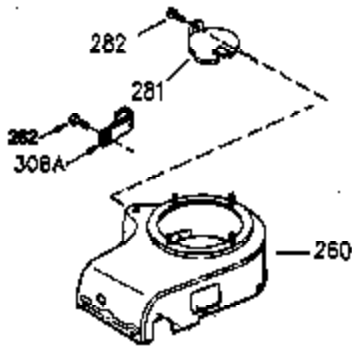

Ref #	Part Number	Qty	Description
400	35947	1	* Gasket Set (Incl. items marked PK i n notes) Incl. part #'s 27896A (2),33263 (1), 33629 (2), 34265 (1), 35317 (1), 35762 (2), 35946 (1), 35952 (1), 35958 (1)
420	730225	1	SAE 30 4-Cycle Engine Oil (Quart)