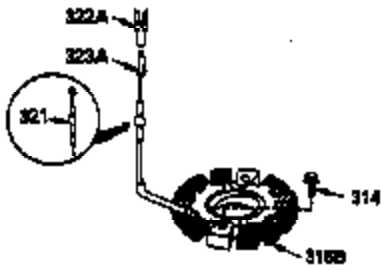

Ref #	Part Number	Qty	Description
400	35947	1	* Gasket Set (Incl. items marked PK i n notes) Incl. part #'s 27896A (2),33263 (1), 33629 (2), 34265 (1), 35317 (1), 35762 (2), 35946 (1), 35952 (1), 35958 (1)
420	730225	1	SAE 30 4-Cycle Engine Oil (Quart)