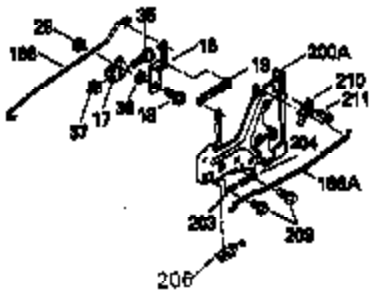

Ref #	Part Number	Qty	Description
400	35947	1	* Gasket Set (Incl. items marked PK i n notes) Incl. part #'s 27896A (2),33263 (1), 33629 (2), 34265 (1), 35317 (1), 35762 (2), 35946 (1), 35952 (1), 35958 (1)
420	730225	1	SAE 30 4-Cycle Engine Oil (Quart)