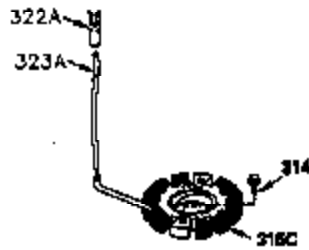

Ref #	Part Number	Qty	Description
400	35947	1	* Gasket Set (Incl. items marked PK i n notes) Incl. part #'s 27896A (2),33263 (1), 33629 (2), 34265 (1), 35317 (1), 35762 (2), 35946 (1), 35952 (1), 35958 (1)
420	730225	1	SAE 30 4-Cycle Engine Oil (Quart)