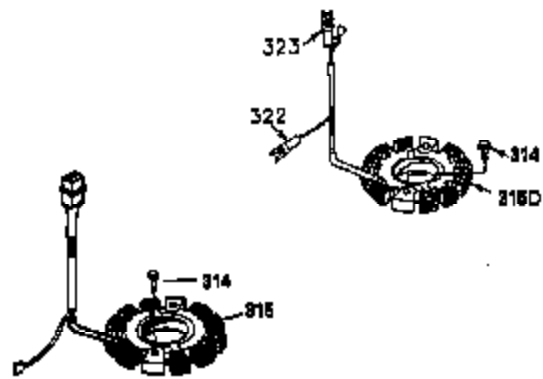

Ref #	Part Number	Qty	Description
400	35947	1	* Gasket Set (Incl. items marked PK i n notes) Incl. part #'s 27896A (2),33263 (1), 33629 (2), 34265 (1), 35317 (1), 35762 (2), 35946 (1), 35952 (1), 35958 (1)
420	730225	1	SAE 30 4-Cycle Engine Oil (Quart)