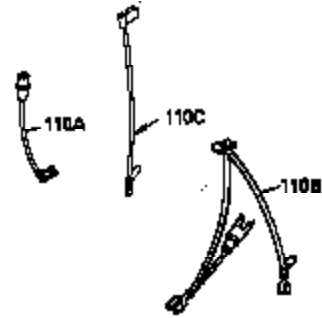

Ref #	Part Number	Qty	Description
400	35947	1	* Gasket Set (Incl. items marked PK i n notes) Incl. part #'s 27896A (2),33263 (1), 33629 (2), 34265 (1), 35317 (1), 35762 (2), 35946 (1), 35952 (1), 35958 (1)
420	730225	1	SAE 30 4-Cycle Engine Oil (Quart)