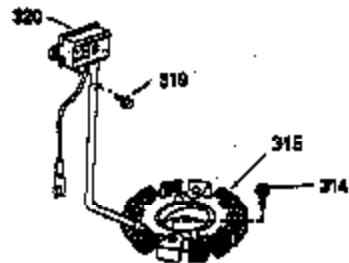

Ref #	Part Number	Qty	Description
400	35947	1	* Gasket Set (Incl. items marked PK i n notes) Incl. part #'s 27896A (2),33263 (1), 33629 (2), 34265 (1), 35317 (1), 35762 (2), 35946 (1), 35952 (1), 35958 (1)
420	730225	1	SAE 30 4-Cycle Engine Oil (Quart)