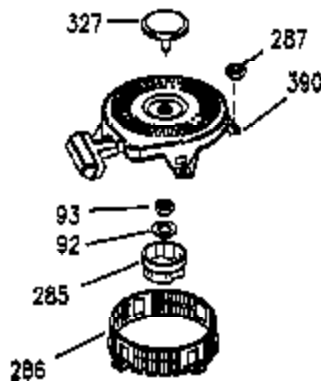

Ref #	Part Number	Qty	Description
400	35947	1	* Gasket Set (Incl. items marked PK i n notes) Incl. part #'s 27896A (2),33263 (1), 33629 (2), 34265 (1), 35317 (1), 35762 (2), 35946 (1), 35952 (1), 35958 (1)
420	730225	1	SAE 30 4-Cycle Engine Oil (Quart)