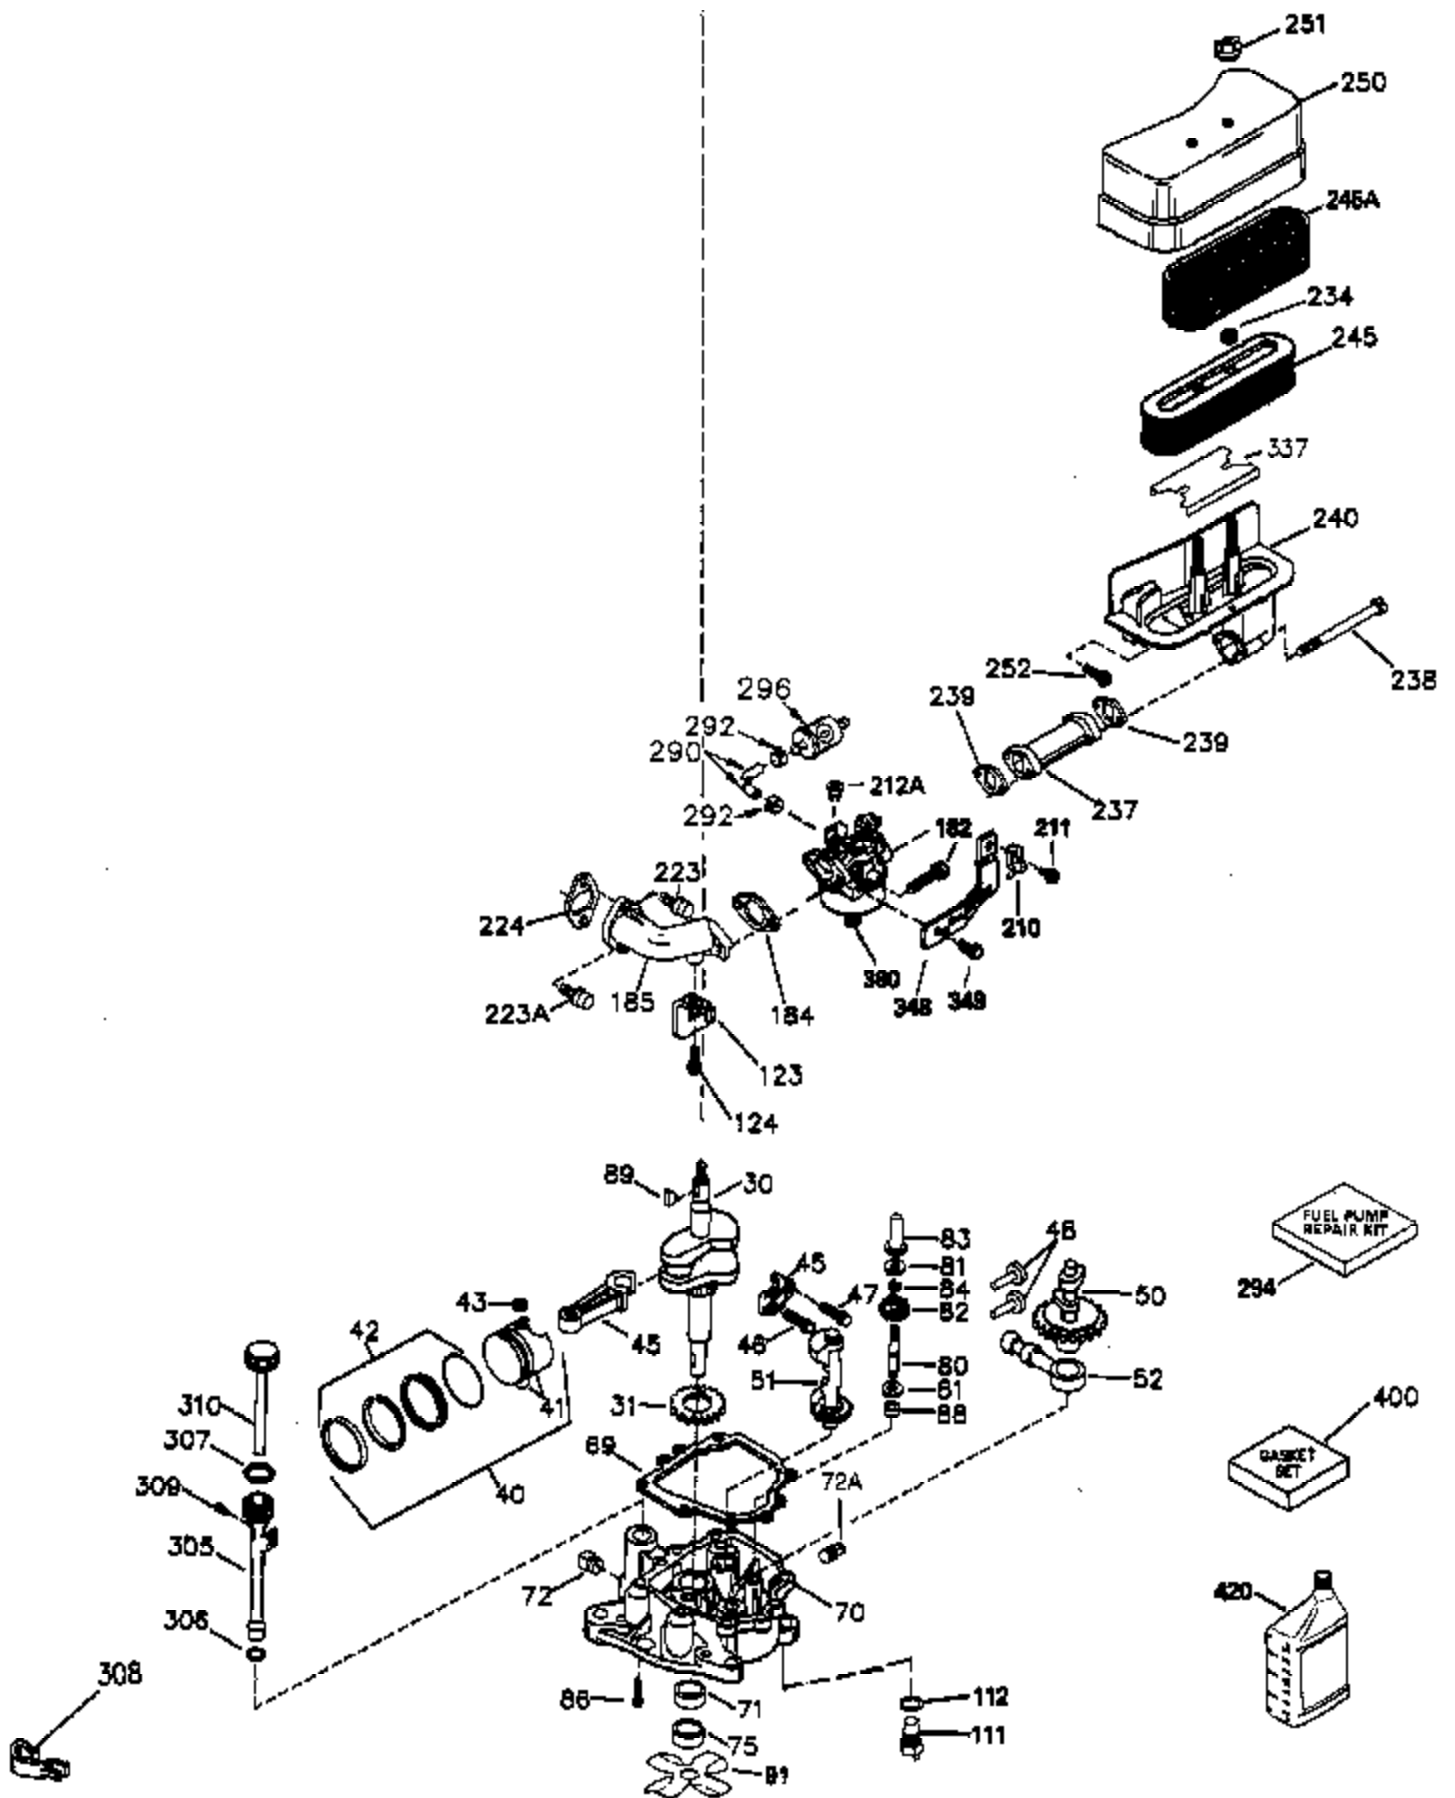

Ref #	Part Number	Qty	Description
30	35336B	1	Crankshaft
31	35327	1	Counterbalance Gear
40	35776	1	Piston, Pin & Ring Set (Std.)
40	35777	1	Piston, Pin & Ring Set (.010" OS)
40	35778	1	Piston, Pin & Ring Set (.020" OS)
41	35773	1	Piston & Pin Ass'y. (Std.) (Incl. 43)
41	35774	1	Piston & Pin Ass'y. (.010" OS) (Incl. 43)
41	35775	1	Piston & Pin Ass'y. (.020" OS) (Incl. 43)
42	35779	1	Ring Set (Std.)
42	35780	1	Ring Set (.010" OS)
42	35781	1	Ring Set (.020" OS)
43	35772	2	Piston Pin Retaining Ring
45	35330A	1	Connecting Rod Ass'y. (Incl. 46 & 47)
46	650908	1	Connecting Rod Bolt
47	650882	1	Connecting Rod Bolt
48	35313	2	Valve Lifter
50	35939	1	Camshaft (MCR)
51	35315A	1	Counterbalance Weight
52	31356	1	Oil Pump Ass'y.
64	30063	2	Screw, Torx T-30, 1/4-20 x 1/2"
69	35317	1	* Mounting Flange Gasket
70	35711A	1	Mounting Flange (Incl. 72, 75 & 80)
72	31927	1	Oil Drain Plug
75	35319	1	Oil Seal
80	35712	1	Governor Shaft
81	35479	2	Washer
82	35321	1	Governor Gear Ass'y.
83	35322	1	Governor Spool
84	29193	1	Retaining Ring
86	650833	7	Screw, 1/4-20 x 1-3/16"
88	31707A	1	Spacer
89	32589	1	Flywheel Key
123	35288	1	Intake Pipe Brace
124	650738	2	Screw, 1/4-20 x 5/8"
182	650517	2	Screw, 1/4-20 x 27/32"
184	33263	1	* Carburetor To Intake Pipe Gasket
185	35955	1	Intake Pipe
210	27793	1	Conduit Clip
211	28942	1	Screw, 10-32 x 3/8"
212A	36288	2	Bushing
223	650971	2	Screw, Torx T-30, 5/16-18 x 7/8"
224	35958	1	* Intake Pipe Gasket
234	650825	1	Nut & Lock Washer, 1/4-20
237	35286	1	Air Cleaner Adapter
238	650875	2	Screw, 10-32 x 5-1/4"
239	33629	2	* Air Cleaner Gasket
240	35960	1	Air Cleaner Body (Incl. 239)
245	35403	1	Air Cleaner Filter (Incl. 234)
250	35961	1	Air Cleaner Cover
251	650886	2	Wing Nut, 1/4-20
290	30705	1	Fuel Line
292	26460	2	Fuel Line Clamp
305	35574	1	Oil Fill Tube
307	35499	1	"O" Ring
310	35576	1	Dipstick
337	36407	1	Deflector
370B	35274	1	Instruction Decal
380	632650	1	Carburetor (Incl. 184)