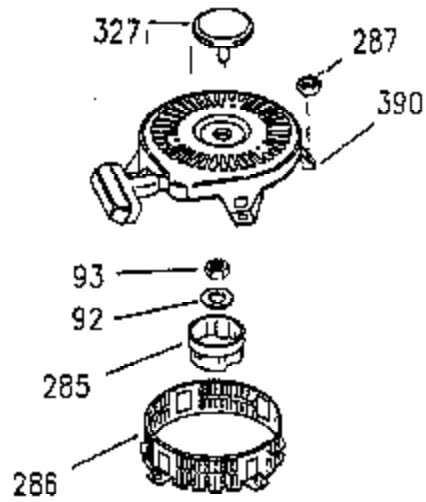

ILLUSTRATION SHOWS TYPICAL PARTS ONLY. ORDER PART NUMBER. PARTS NOT LISTED ARE SUPPLIED BY OEM.

VIEW 3 OF 3

Ref #	Part Number	Qty	Description
16	36284	1	Governor Lever (Incl. 212A)
17	29916	1	Governor Lever Clamp
18	650548	1	Screw, 8-32 x 5/16"
19	35945	1	Extension Spring
28	30322	1	Lock Nut, 8-32
35	29826	1	Screw, 10-32 x 3/4"
36	29918	1	Lock Washer
37	29216	1	Lock Nut, 10-32
92	650880	1	Lock Washer
93	650881	1	Flywheel Nut
186	36285	1	Governor Link
200	36233	1	Control Bracket (Incl. 203 & 204)
203	36482	1	Compression Spring
204	650777	1	Screw, 6-32 x 21/32"
209	650902	2	Screw, 10-32 x 7/16"
210	27793	2	Conduit Clip
211	28942	2	Screw, 10-32 x 3/8"
238	650875	2	Screw, 10-32 x 5-1/4"
245A	35404	1	Air Cleaner Filter
260	35964	1	Blower Housing
261	30063	2	Screw, Torx T-30, 1/4-20 x 1/2"
286	35962	1	Cup & Screen
308A	35437	1	Fill Tube Clip
308	33997	1	Filler Tube Clip
314	650873	2	Screw, 1/4-20 x 3/4"
315	611104	1	Alternator Coil (3/5 Split)(Incl.321, 322,323)
321	611161	1	Diode
322	611142	1	Connector Body
323	611118	2	Terminal
337	36407	1	Deflector