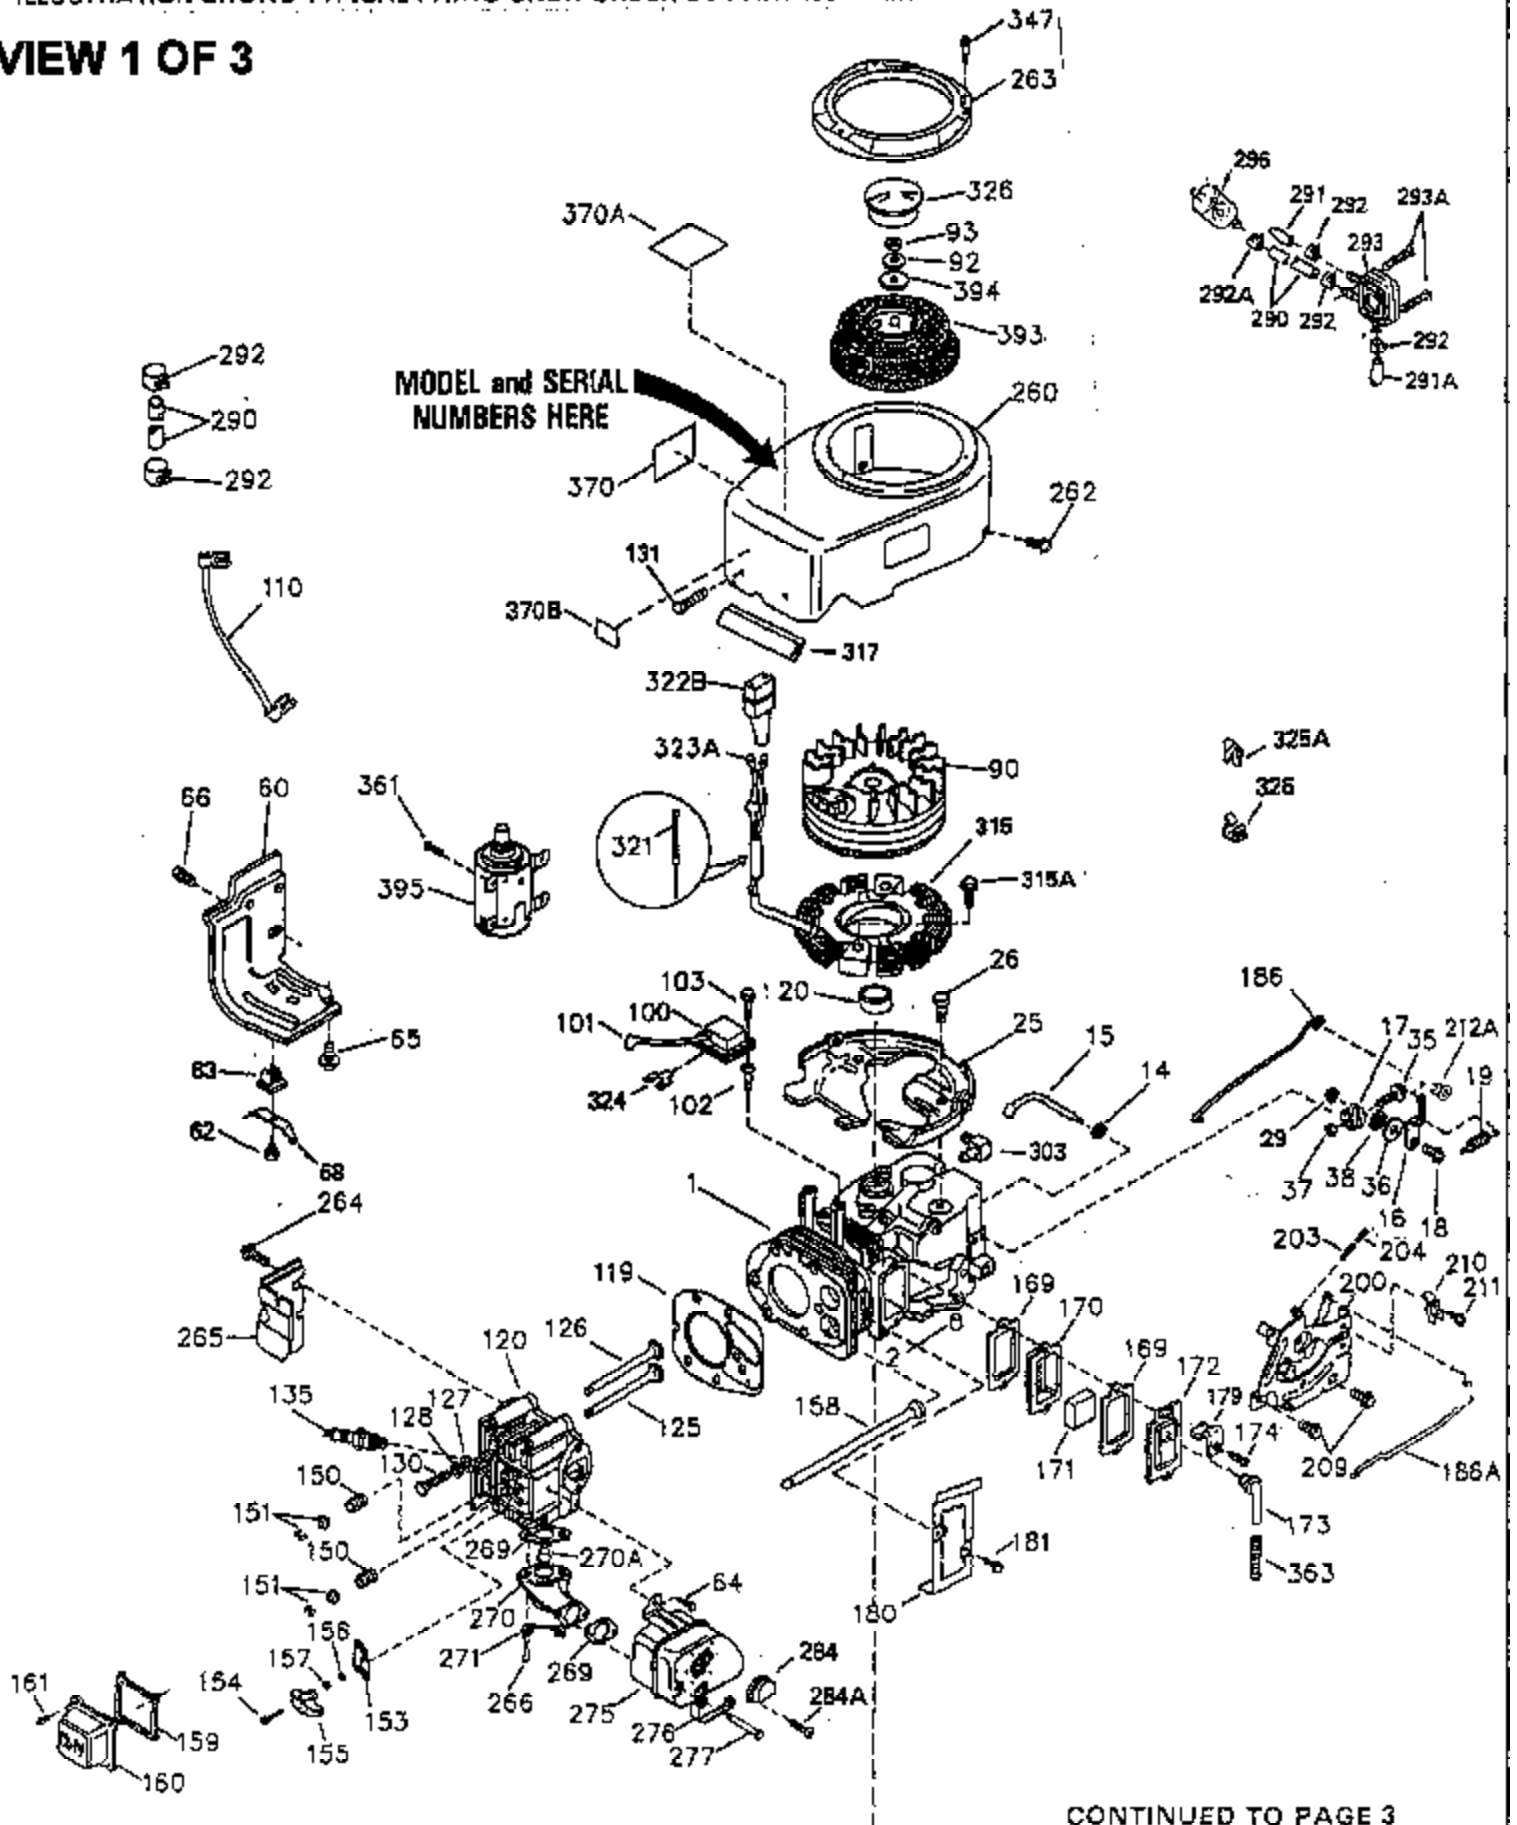

ILLUSTRATION SHOWS TYPICAL PARTS ONLY. ORDER BY PART NUMBER. PARTS NOT LISTED ARE SUPPLIED BY OEM.

VIEW 1 OF 3

CONTINUED TO PAGE 3

Ref #	Part Number	Qty	Description
1	35943	1	Cylinder (Incl. 2 & 20)
2	27652	2	Dowel Pin
14	28277	2	Washer
15	35324	1	Governor Rod
16	36284	1	Governor Lever (Incl. 212A)
17	29916	1	Governor Lever Clamp
18	650548	1	Screw, 8-32 x 5/16"
19	35945	1	Extension Spring
20	35319	1	Oil Seal
25	35326	1	Blower Housing Baffle
26	650561	2	Screw, 1/4-20 x 5/8"
28	30322	1	Lock Nut, 8-32
35	29826	1	Screw, 10-32 x 3/4"
36	29918	1	Lock Washer
37	29216	1	Lock Nut, 10-32
38	29642	1	Retaining Ring
60	35316A	1	Blower Housing Extension
64	30063	2	Screw, Torx T-30, 1/4-20 x 1/2"
65	650128	1	Screw, 10-24 x 1/2"
90	611094	1	Flywheel (W/Ring Gear)
92	650880	1	Lock Washer
93	650881	1	Flywheel Nut
100	35135	1	Solid State Ignition
101	610118	1	Spark Plug Cover
102	650872	2	Solid State Mounting Stud
103	650814	2	Screw, Torx T-15, 10-24 x 1"
110	36225	1	Ground Wire
119	35946	1	* Cylinder Head Gasket
120	35948	1	Cylinder Head
125	35308	1	Exhaust Valve (Std.)
125	35433	1	Exhaust Valve (1/32" OS)
126	35309	1	Intake Valve (Std.)
126	35432	1	Intake Valve (1/32" OS)
127	650691	6	Washer
128	650690	6	Belleville Washer
130	650946	6	Screw, 5/16-18 x 2-45/64"
135	34645	1	Resistor Spark Plug (RN4C)
150	33507	2	Valve Spring
151	33508	2	Valve Spring Keeper
153	35949	1	Push Rod Guide
154	650945	1	Rocker Arm Stud
155	35950	1	Rocker Arm
156	650890	2	Lock Washer
157	650947	1	Lock Nut, 5/16-24
158	35951	2	Push Rod
159	35952	1	* Rocker Arm Cover Gasket
160	35953A	1	Rocker Arm Housing
161	30063	4	Screw, Torx T-30, 1/4-20 x 1/2"
169	27896A	2	* Valve Cover Gasket
170	28423	1	Breather Body
171	28424	1	Breather Element
172	28425	1	Valve Cover
173	35350	1	Breather Tube
174	650128	2	Screw, 10-24 x 1/2"
180	35954	1	Blower Housing Extension
181	30200	2	Screw, 10-24 x 9/16"
186	36285	1	Governor Link
200	36233	1	Control Bracket (Incl. 203 & 204)