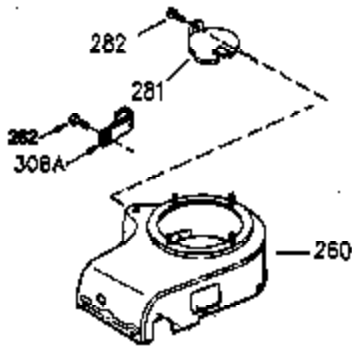

Ref #	Part Number	Qty	Description
92	650880	1	Lock Washer
93	650881	1	Flywheel Nut
260	35964	1	Blower Housing
262	29747B	2	Screw, Torx T-40, 5/16-24 x 21/32"
286	35962	1	Screen Cup
308A	35437	1	Fill Tube Clip
314	650873	2	Screw, 1/4-20 x 3/4"
315	611104	1	Alternator Coil (3/5 Split) (Incl.321 - 323)
321	611161	1	Diode
322	611142	1	Connector Body
323	611118	1	Terminal
370B	35274	1	Instruction Decal
370C	36534	1	Caution Decal