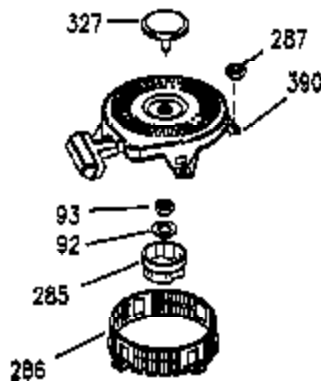

Ref #	Part Number	Qty	Description
92	650880	1	Lock Washer
93	650881	1	Flywheel Nut
260	35964	1	Blower Housing
262	29747B	2	Screw, Torx T-40, 5/16-24 x 21/32"
286	35962	1	Screen Cup
308A	35437	1	Fill Tube Clip
314	650873	2	Screw, 1/4-20 x 3/4"
315	611104	1	Alternator Coil (3/5 Split) (Incl.321 - 323)
321	611161	1	Diode
322	611142	1	Connector Body
323	611118	1	Terminal
370B	35274	1	Instruction Decal
370C	36534	1	Caution Decal