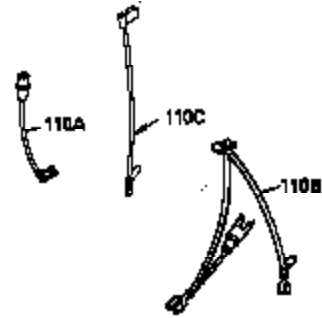

Ref #	Part Number	Qty	Description
92	650880	1	Lock Washer
93	650881	1	Flywheel Nut
260	35964	1	Blower Housing
262	29747B	2	Screw, Torx T-40, 5/16-24 x 21/32"
286	35962	1	Screen Cup
308A	35437	1	Fill Tube Clip
314	650873	2	Screw, 1/4-20 x 3/4"
315	611104	1	Alternator Coil (3/5 Split) (Incl.321 - 323)
321	611161	1	Diode
322	611142	1	Connector Body
323	611118	1	Terminal
370B	35274	1	Instruction Decal
370C	36534	1	Caution Decal