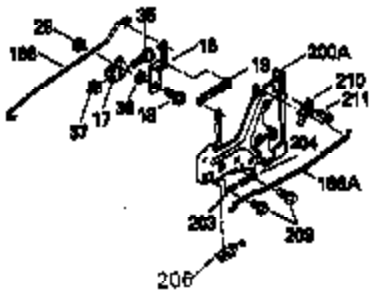

Ref #	Part Number	Qty	Description
92	650880	1	Lock Washer
93	650881	1	Flywheel Nut
260	35964	1	Blower Housing
262	29747B	2	Screw, Torx T-40, 5/16-24 x 21/32"
286	35962	1	Screen Cup
308A	35437	1	Fill Tube Clip
314	650873	2	Screw, 1/4-20 x 3/4"
315	611104	1	Alternator Coil (3/5 Split) (Incl.321 - 323)
321	611161	1	Diode
322	611142	1	Connector Body
323	611118	1	Terminal
370B	35274	1	Instruction Decal
370C	36534	1	Caution Decal