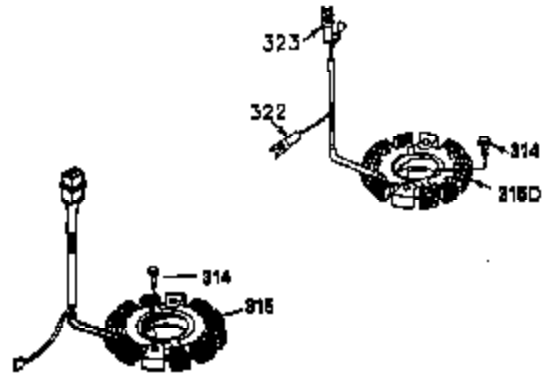

Ref #	Part Number	Qty	Description
92	650880	1	Lock Washer
93	650881	1	Flywheel Nut
260	35964	1	Blower Housing
262	29747B	2	Screw, Torx T-40, 5/16-24 x 21/32"
286	35962	1	Screen Cup
308A	35437	1	Fill Tube Clip
314	650873	2	Screw, 1/4-20 x 3/4"
315	611104	1	Alternator Coil (3/5 Split) (Incl.321 - 323)
321	611161	1	Diode
322	611142	1	Connector Body
323	611118	1	Terminal
370B	35274	1	Instruction Decal
370C	36534	1	Caution Decal