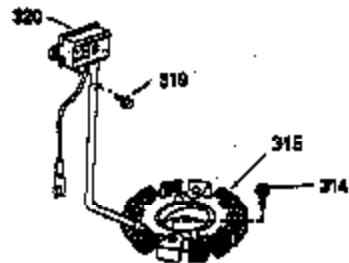

Ref #	Part Number	Qty	Description
92	650880	1	Lock Washer
93	650881	1	Flywheel Nut
260	35964	1	Blower Housing
262	29747B	2	Screw, Torx T-40, 5/16-24 x 21/32"
286	35962	1	Screen Cup
308A	35437	1	Fill Tube Clip
314	650873	2	Screw, 1/4-20 x 3/4"
315	611104	1	Alternator Coil (3/5 Split) (Incl.321 - 323)
321	611161	1	Diode
322	611142	1	Connector Body
323	611118	1	Terminal
370B	35274	1	Instruction Decal
370C	36534	1	Caution Decal