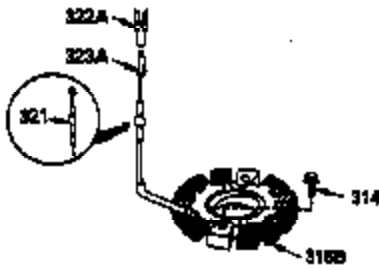

Ref #	Part Number	Qty	Description
92	650880	1	Lock Washer
93	650881	1	Flywheel Nut
260	35964	1	Blower Housing
262	29747B	2	Screw, Torx T-40, 5/16-24 x 21/32"
286	35962	1	Screen Cup
308A	35437	1	Fill Tube Clip
314	650873	2	Screw, 1/4-20 x 3/4"
315	611104	1	Alternator Coil (3/5 Split) (Incl.321 - 323)
321	611161	1	Diode
322	611142	1	Connector Body
323	611118	1	Terminal
370B	35274	1	Instruction Decal
370C	36534	1	Caution Decal