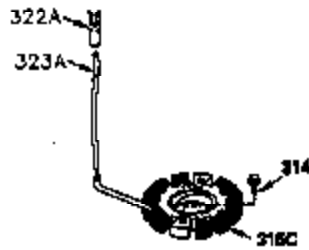

Ref #	Part Number	Qty	Description
92	650880	1	Lock Washer
93	650881	1	Flywheel Nut
260	35964	1	Blower Housing
262	29747B	2	Screw, Torx T-40, 5/16-24 x 21/32"
286	35962	1	Screen Cup
308A	35437	1	Fill Tube Clip
314	650873	2	Screw, 1/4-20 x 3/4"
315	611104	1	Alternator Coil (3/5 Split) (Incl.321 - 323)
321	611161	1	Diode
322	611142	1	Connector Body
323	611118	1	Terminal
370B	35274	1	Instruction Decal
370C	36534	1	Caution Decal