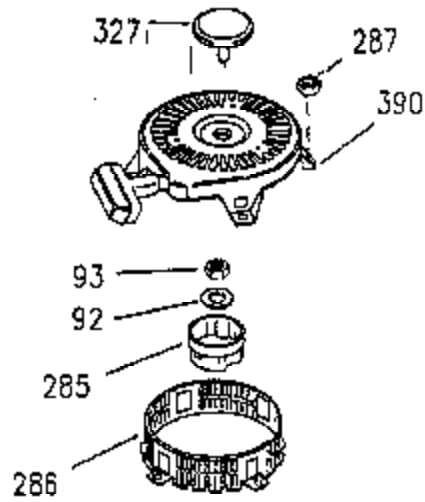

ILLUSTRATION SHOWS TYPICAL PARTS ONLY. ORDER PART NUMBER. PARTS NOT LISTED ARE SUPPLIED BY OEM.

VIEW 3 OF 3

Ref #	Part Number	Qty	Description
16	36284	1	Governor Lever (Incl. 212A)
17	29916	1	Governor Lever Clamp
18	650548	1	Screw, 8-32 x 5/16"
19	35945	1	Extension Spring
28	30322	1	Lock Nut, 8-32
35	29826	1	Screw, 10-32 x 3/4"
36	29918	1	Lock Washer
37	29216	1	Lock Nut, 10-32
92	650880	1	Lock Washer
93	650881	1	Flywheel Nut
186	36285	1	Governor Link
186A	35957	1	Choke Link
200	35956	1	Control Bracket (Incl. 203 & 204)
203	33802	1	Compression Spring
204	650777	1	Screw, 6-32 x 21/32"
209	650902	2	Screw, 10-32 x 7/16"
210	27793	1	Conduit Clip
211	28942	1	Screw, 10-32 x 3/8"
238	650875	2	Screw, 10-32 x 5-1/4"
245A	35404	1	Air Cleaner Filter
260	35964	1	Blower Housing
261	30063	2	Screw, Torx T-30, 1/4-20 x 1/2"
262A	650951	1	Screw, 5/16-24 x 25/32"
286	35962	1	Cup & Screen
314	650873	2	Screw, 1/4-20 x 3/4"
315	611104	1	Alternator Coil (3/5 Split)(Incl.321, 322,323)
321	611161	1	Diode
322	611142	1	Connector Body
323	611118	2	Terminal
337	36407	1	Deflector