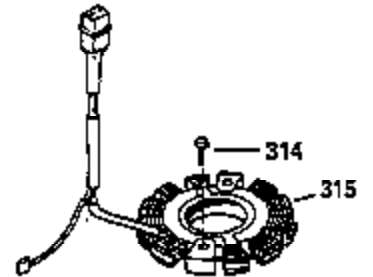

ILLUSTRATION SHOWS TYPICAL PARTS ONLY. ORDER PART NUMBER. PARTS NOT LISTED ARE SUPPLIED BY OEM.

VIEW 3 OF 3

Ref #	Part Number	Qty	Description
16	36284	1	Governor Lever (Incl. 212A)
17	29916	1	Governor Lever Clamp
18	650548	1	Screw, 8-32 x 5/16"
19	35945	1	Extension Spring
28	30322	1	Lock Nut, 8-32
35	29826	1	Screw, 10-32 x 3/4"
36	29918	1	Lock Washer
37	29216	1	Lock Nut, 10-32
92	650880	1	Lock Washer
93	650881	1	Flywheel Nut
186	36285	1	Governor Link
186A	35957	1	Choke Link
200	35956	1	Control Bracket (Incl. 203 & 204)
203	33802	1	Compression Spring
204	650777	1	Screw, 6-32 x 21/32"
209	650902	2	Screw, 10-32 x 7/16"
210	27793	1	Conduit Clip
211	28942	1	Screw, 10-32 x 3/8"
238	650875	2	Screw, 10-32 x 5-1/4"
245A	35404	1	Air Cleaner Filter
260	35964	1	Blower Housing
261	30063	2	Screw, Torx T-30, 1/4-20 x 1/2"
262A	650951	1	Screw, 5/16-24 x 25/32"
286	35962	1	Cup & Screen
314	650873	2	Screw, 1/4-20 x 3/4"
315	611104	1	Alternator Coil (3/5 Split)(Incl.321, 322,323)
321	611161	1	Diode
322	611142	1	Connector Body
323	611118	2	Terminal
337	36407	1	Deflector