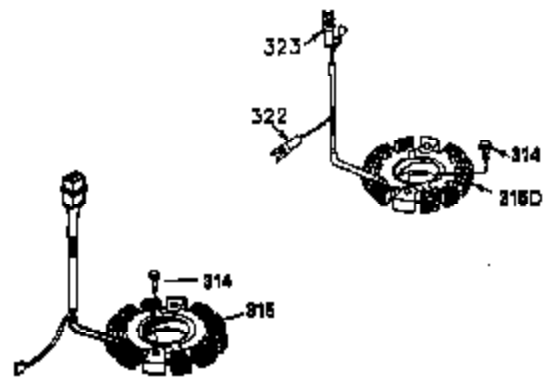

Ref #	Part Number	Qty	Description
64	30063	2	Screw, Torx T-30, 1/4-20 x 1/2"
92	650880	1	Lock Washer
93	650881	1	Flywheel Nut
260	35964	1	Blower Housing
262A	650951	1	Screw, 5/16-24 x 25/32"
262	29747B	2	Screw, Torx T-40, 5/16-24 x 21/32"
286	35962	1	Cup & Screen
314	650873	2	Screw, 1/4-20 x 3/4"
315	611104	1	Alternator Coil (3/5 Split)(Incl.321, 322,323)
321	611161	1	Diode
322	611142	1	Connector Body
323	611118	2	Terminal
370B	35274	1	Instruction Decal