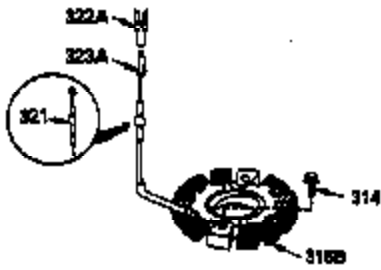

Ref #	Part Number	Qty	Description
64	30063	2	Screw, Torx T-30, 1/4-20 x 1/2"
92	650880	1	Lock Washer
93	650881	1	Flywheel Nut
260	35964	1	Blower Housing
262A	650951	1	Screw, 5/16-24 x 25/32"
262	29747B	2	Screw, Torx T-40, 5/16-24 x 21/32"
286	35962	1	Cup & Screen
314	650873	2	Screw, 1/4-20 x 3/4"
315	611104	1	Alternator Coil (3/5 Split)(Incl.321, 322,323)
321	611161	1	Diode
322	611142	1	Connector Body
323	611118	2	Terminal
370B	35274	1	Instruction Decal