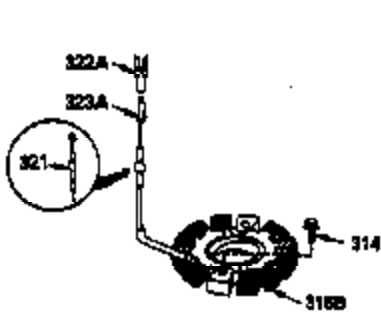

Ref #	Part Number	Qty	Description
64	30063	2	Screw, Torx T-30, 1/4-20 x 1/2"
92	650880	1	Lock Washer
93	650881	1	Flywheel Nut
260	36252	1	Blower Housing
262	29747B	2	Screw, Torx T-40, 5/16-24 x 21/32"
281	33013	1	Starter Bubble Cover
282	650760	1	Screw, 8-32 x 3/8"
285	35985A	1	Starter Cup
286	35446	1	Starter Screen
287	29752	4	Nut & Lock Washer, 1/4-28
308A	35437	1	Fill Tube Clip
327	35392	1	Starter Plug
370B	35274	1	Instruction Decal
390	590671	1	Rewind Starter