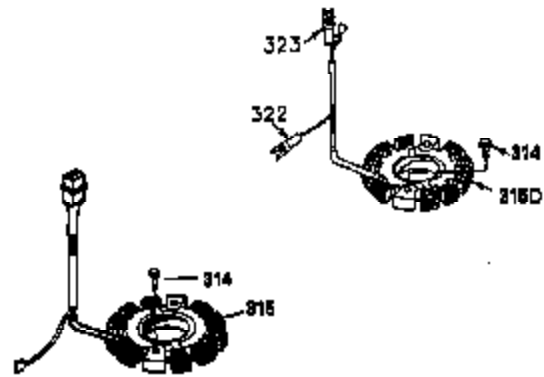

Ref #	Part Number	Qty	Description
64	30063	2	Screw, Torx T-30, 1/4-20 x 1/2"
92	650880	1	Lock Washer
93	650881	1	Flywheel Nut
260	36252	1	Blower Housing
262	29747B	2	Screw, Torx T-40, 5/16-24 x 21/32"
281	33013	1	Starter Bubble Cover
282	650760	1	Screw, 8-32 x 3/8"
285	35985A	1	Starter Cup
286	35446	1	Starter Screen
287	29752	4	Nut & Lock Washer, 1/4-28
308A	35437	1	Fill Tube Clip
327	35392	1	Starter Plug
370B	35274	1	Instruction Decal
390	590671	1	Rewind Starter