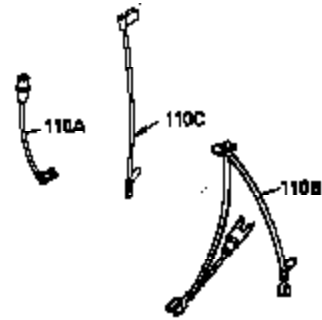

Ref #	Part Number	Qty	Description
64	30063	2	Screw, Torx T-30, 1/4-20 x 1/2"
92	650880	1	Lock Washer
93	650881	1	Flywheel Nut
260	36252	1	Blower Housing
262	29747B	2	Screw, Torx T-40, 5/16-24 x 21/32"
281	33013	1	Starter Bubble Cover
282	650760	1	Screw, 8-32 x 3/8"
285	35985A	1	Starter Cup
286	35446	1	Starter Screen
287	29752	4	Nut & Lock Washer, 1/4-28
308A	35437	1	Fill Tube Clip
327	35392	1	Starter Plug
370B	35274	1	Instruction Decal
390	590671	1	Recoil Starter