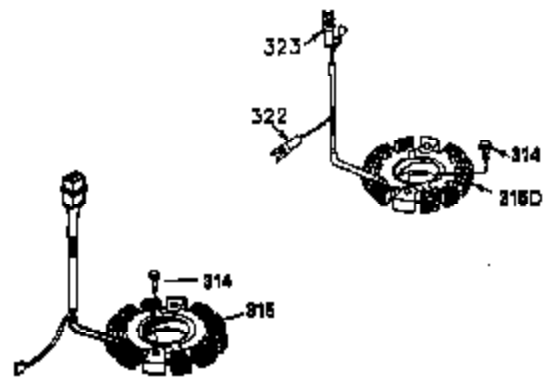

Ref #	Part Number	Qty	Description
64	30063	2	Screw, Torx T-30, 1/4-20 x 1/2"
92	650880	1	Lock Washer
93	650881	1	Flywheel Nut
260	36252	1	Blower Housing
262	29747B	2	Screw, Torx T-40, 5/16-24 x 21/32"
281	33013	1	Starter Bubble Cover
282	650760	1	Screw, 8-32 x 3/8"
285	35985A	1	Starter Cup
286	35446	1	Starter Screen
287	29752	4	Nut & Lock Washer, 1/4-28
308A	35437	1	Fill Tube Clip
327	35392	1	Starter Plug
370B	35274	1	Instruction Decal
390	590671	1	Recoil Starter