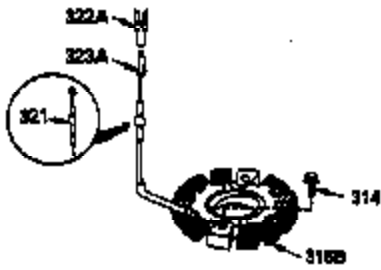

Ref #	Part Number	Qty	Description
64	30063	2	Screw, Torx T-30, 1/4-20 x 1/2"
92	650880	1	Lock Washer
93	650881	1	Flywheel Nut
260	36252	1	Blower Housing
262	29747B	2	Screw, Torx T-40, 5/16-24 x 21/32"
281	33013	1	Starter Bubble Cover
282	650760	1	Screw, 8-32 x 3/8"
285	35985A	1	Starter Cup
286	35446	1	Starter Screen
287	29752	4	Nut & Lock Washer, 1/4-28
308A	35437	1	Fill Tube Clip
327	35392	1	Starter Plug
370B	35274	1	Instruction Decal
390	590671	1	Recoil Starter