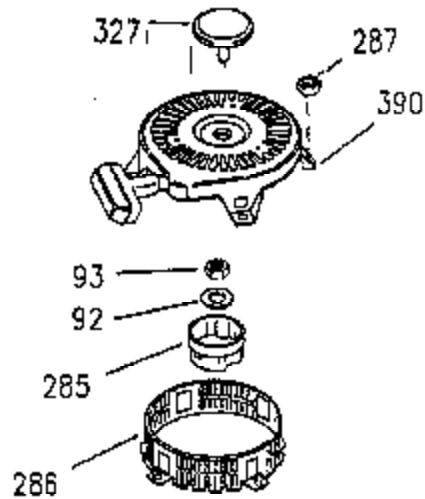

ILLUSTRATION SHOWS TYPICAL PARTS ONLY. ORDER PART NUMBER. PARTS NOT LISTED ARE SUPPLIED BY OEM.

VIEW 3 OF 3

Ref #	Part Number	Qty	Description
16	36284	1	Governor Lever (Incl. 212A)
17	29916	1	Governor Lever Clamp
18	650548	1	Screw, 8-32 x 5/16"
19	35945	1	Extension Spring
28	30322	1	Lock Nut, 8-32
35	29826	1	Screw, 10-32 x 3/4"
36	29918	1	Lock Washer
37	29216	1	Lock Nut, 10-32
92	650880	1	Lock Washer
93	650881	1	Flywheel Nut
186	36285	1	Governor Link
186A	35957	1	Choke Link
200	35956	1	Control Bracket (Incl. 203 & 204)
203	33802	1	Compression Spring
204	650777	1	Screw, 6-32 x 21/32"
209	650902	2	Screw, 10-32 x 7/16"
210	27793	1	Conduit Clip
211	28942	1	Screw, 10-32 x 3/8"
238	650875	2	Screw, 10-32 x 5-1/4"
245A	35404	1	Air Cleaner Filter
260	35964	1	Blower Housing
261	30063	2	Screw, Torx T-30, 1/4-20 x 1/2"
262A	650951	1	Screw, 5/16-24 x 25/32"
286	35962	1	Screen Cup
314	650873	2	Screw, 1/4-20 x 3/4"
315	611104	1	Alternator Coil (3/5 Split)(Incl.321, 322,323)
321	611161	1	Diode
322	611142	1	Connector Body
323	611118	2	Terminal
337	36407	1	Deflector