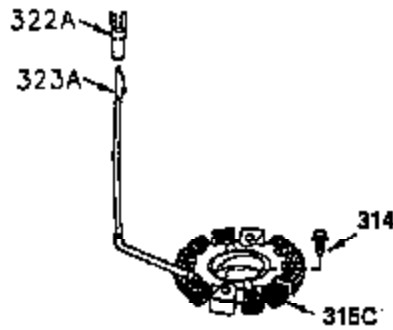

ILLUSTRATION SHOWS TYPICAL PARTS ONLY. ORDER PART NUMBER. PARTS NOT LISTED ARE SUPPLIED BY OEM.

VIEW 3 OF 3

Ref #	Part Number	Qty	Description
16	36284	1	Governor Lever (Incl. 212A)
17	29916	1	Governor Lever Clamp
18	650548	1	Screw, 8-32 x 5/16"
19	35945	1	Extension Spring
28	30322	1	Lock Nut, 8-32
35	29826	1	Screw, 10-32 x 3/4"
36	29918	1	Lock Washer
37	29216	1	Lock Nut, 10-32
92	650880	1	Lock Washer
93	650881	1	Flywheel Nut
186	36285	1	Governor Link
186A	35957	1	Choke Link
200	35956	1	Control Bracket (Incl. 203 & 204)
203	33802	1	Compression Spring
204	650777	1	Screw, 6-32 x 21/32"
209	650902	2	Screw, 10-32 x 7/16"
210	27793	1	Conduit Clip
211	28942	1	Screw, 10-32 x 3/8"
238	650875	2	Screw, 10-32 x 5-1/4"
245A	35404	1	Air Cleaner Filter
260	35964	1	Blower Housing
261	30063	2	Screw, Torx T-30, 1/4-20 x 1/2"
262A	650951	1	Screw, 5/16-24 x 25/32"
286	35962	1	Screen Cup
314	650873	2	Screw, 1/4-20 x 3/4"
315	611104	1	Alternator Coil (3/5 Split)(Incl.321, 322,323)
321	611161	1	Diode
322	611142	1	Connector Body
323	611118	2	Terminal
337	36407	1	Deflector