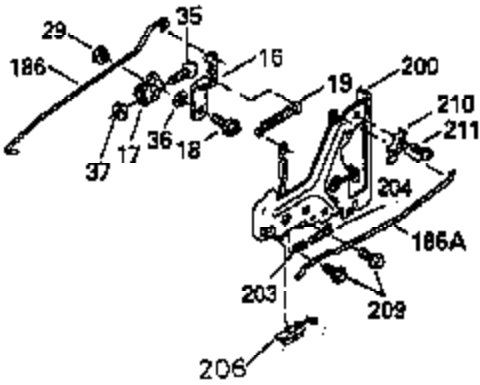

ILLUSTRATION SHOWS TYPICAL PARTS ONLY. ORDER PART NUMBER. PARTS NOT LISTED ARE SUPPLIED BY OEM.

VIEW 3 OF 3

Ref #	Part Number	Qty	Description
16	36284	1	Governor Lever (Incl. 212A)
17	29916	1	Governor Lever Clamp
18	650548	1	Screw, 8-32 x 5/16"
19	35945	1	Extension Spring
28	30322	1	Lock Nut, 8-32
35	29826	1	Screw, 10-32 x 3/4"
36	29918	1	Lock Washer
37	29216	1	Lock Nut, 10-32
92	650880	1	Lock Washer
93	650881	1	Flywheel Nut
186	36285	1	Governor Link
186A	35957	1	Choke Link
200	35956	1	Control Bracket (Incl. 203 & 204)
203	33802	1	Compression Spring
204	650777	1	Screw, 6-32 x 21/32"
209	650902	2	Screw, 10-32 x 7/16"
210	27793	1	Conduit Clip
211	28942	1	Screw, 10-32 x 3/8"
238	650875	2	Screw, 10-32 x 5-1/4"
245A	35404	1	Air Cleaner Filter
260	35964	1	Blower Housing
261	30063	2	Screw, Torx T-30, 1/4-20 x 1/2"
262A	650951	1	Screw, 5/16-24 x 25/32"
286	35962	1	Screen Cup
314	650873	2	Screw, 1/4-20 x 3/4"
315	611104	1	Alternator Coil (3/5 Split)(Incl.321, 322,323)
321	611161	1	Diode
322	611142	1	Connector Body
323	611118	2	Terminal
337	36407	1	Deflector