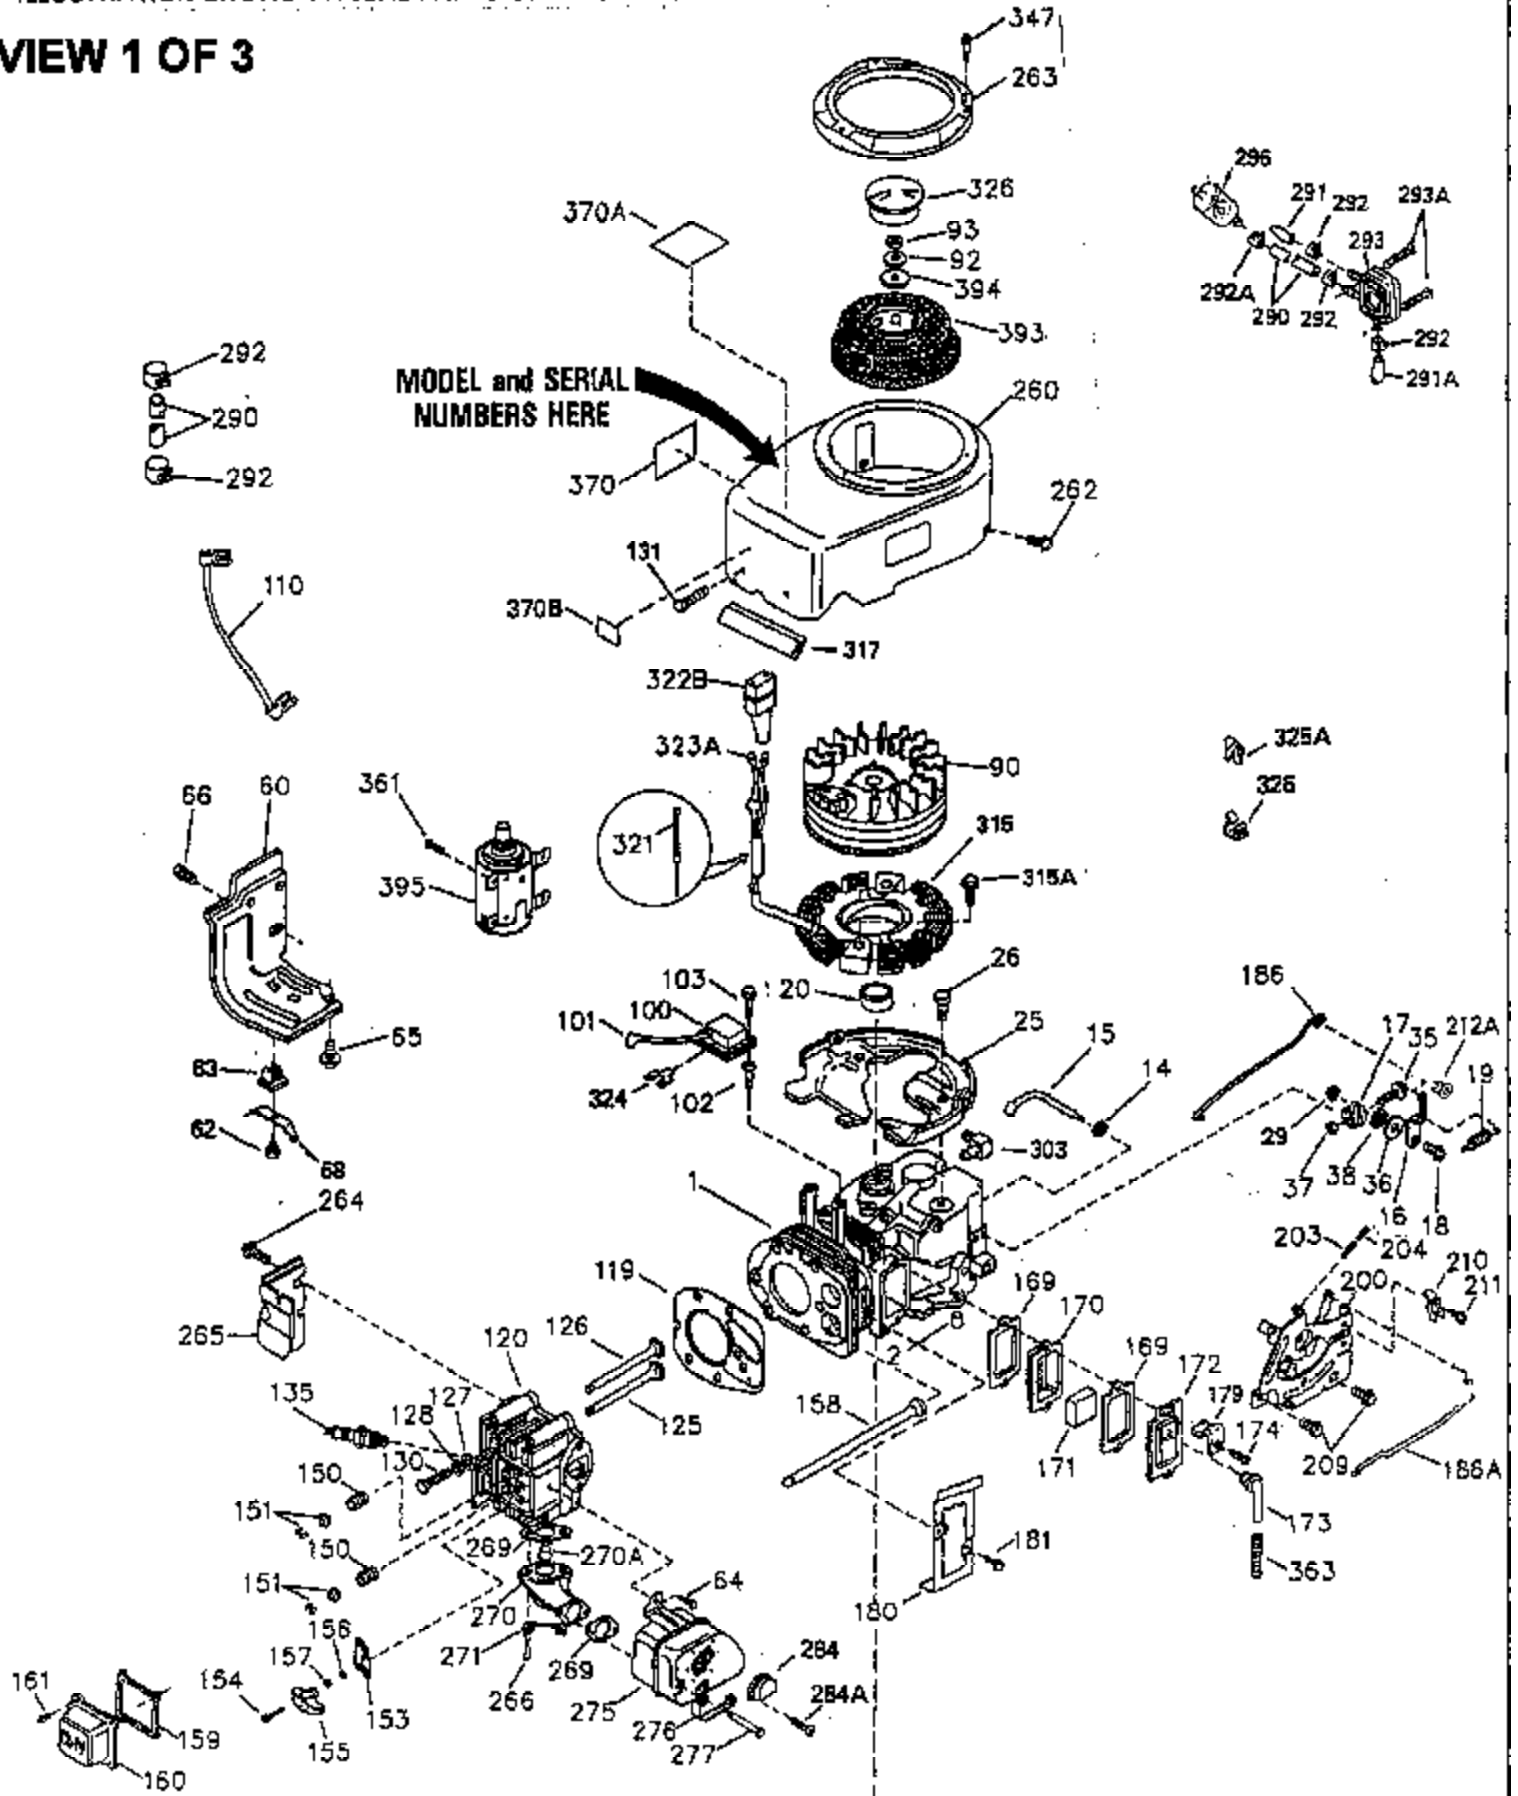

# VIEW 1 OF 3

CONTINUED TO PAGE 3

Ref #	Part Number	Qty	Description
	1 35943	1	Cylinder (Incl. 2 & 20)
	2 27652	2	Dowel Pin
	14 28277	2	Washer
	15 35324	1	Governor Rod
	16 36284	1	Governor Lever (Incl. 212A)
	17 29916	1	Governor Lever Clamp
	18 650548	1	Screw, 8-32 x 5/16"
	19 35945	1	Extension Spring
	20 35319	1	Oil Seal
	25 35326	1	Blower Housing Baffle
	26 650561	2	Screw, 1/4-20 x 5/8"
	28 30322	1	Lock Nut, 8-32
	35 29826	1	Screw, 10-32 x 3/4"
	36 29918	1	Lock Washer
	37 29216	1	Lock Nut, 10-32
	38 29642	1	Retaining Ring
	60 35316A	1	Blower Housing Extension
	64 30063	2	Screw, Torx T-30, 1/4-20 x 1/2"
	65 650128	1	Screw, 10-24 x 1/2"
	90 611094	1	Flywheel (W/Ring Gear)
	92 650880	1	Lock Washer
	93 650881	1	Flywheel Nut
	100 35135	1	Solid State Ignition
	101 610118	1	Spark Plug Cover
	102 650872	2	Solid State Mounting Stud
	103 650814	2	Screw, Torx T-15, 10-24 x 1"
	110 36225	1	Ground Wire
	119 35946	1	* Cylinder Head Gasket
	120 35948	1	Cylinder Head
	125 35308	1	Exhaust Valve (Std.)
	125 35433	1	Exhaust Valve (1/32" OS)
	126 35309	1	Intake Valve (Std.)
	126 35432	1	Intake Valve (1/32" OS)
	127 650691	6	Washer
	128 650690	6	Belleville Washer
	130 650946	6	Screw, 5/16-18 x 2-45/64"
	135 34645	1	Resistor Spark Plug (RN4C)
	150 33507	2	Valve Spring
	151 33508	2	Valve Spring Keeper
	153 35949	1	Push Rod Guide
	154 650945	1	Rocker Arm Stud
	155 35950	1	Rocker Arm
	156 650890	2	Lock Washer
	157 650947	1	Lock Nut, 5/16-24
	158 35951	2	Push Rod
	159 35952	1	* Rocker Arm Cover Gasket
	160 35953A	1	Rocker Arm Housing
	161 30063	4	Screw, Torx T-30, 1/4-20 x 1/2"
	169 27896A	2	* Valve Cover Gasket
	170 28423	1	Breather Body
	171 28424	1	Breather Element
	172 28425	1	Valve Cover
	173 35350	1	Breather Tube
	174 650128	2	Screw, 10-24 x 1/2"
	180 35954	1	Blower Housing Extension
	181 30200	2	Screw, 10-24 x 9/16"
	186A 35957	1	Choke Link
	186 36285	1	Governor Link