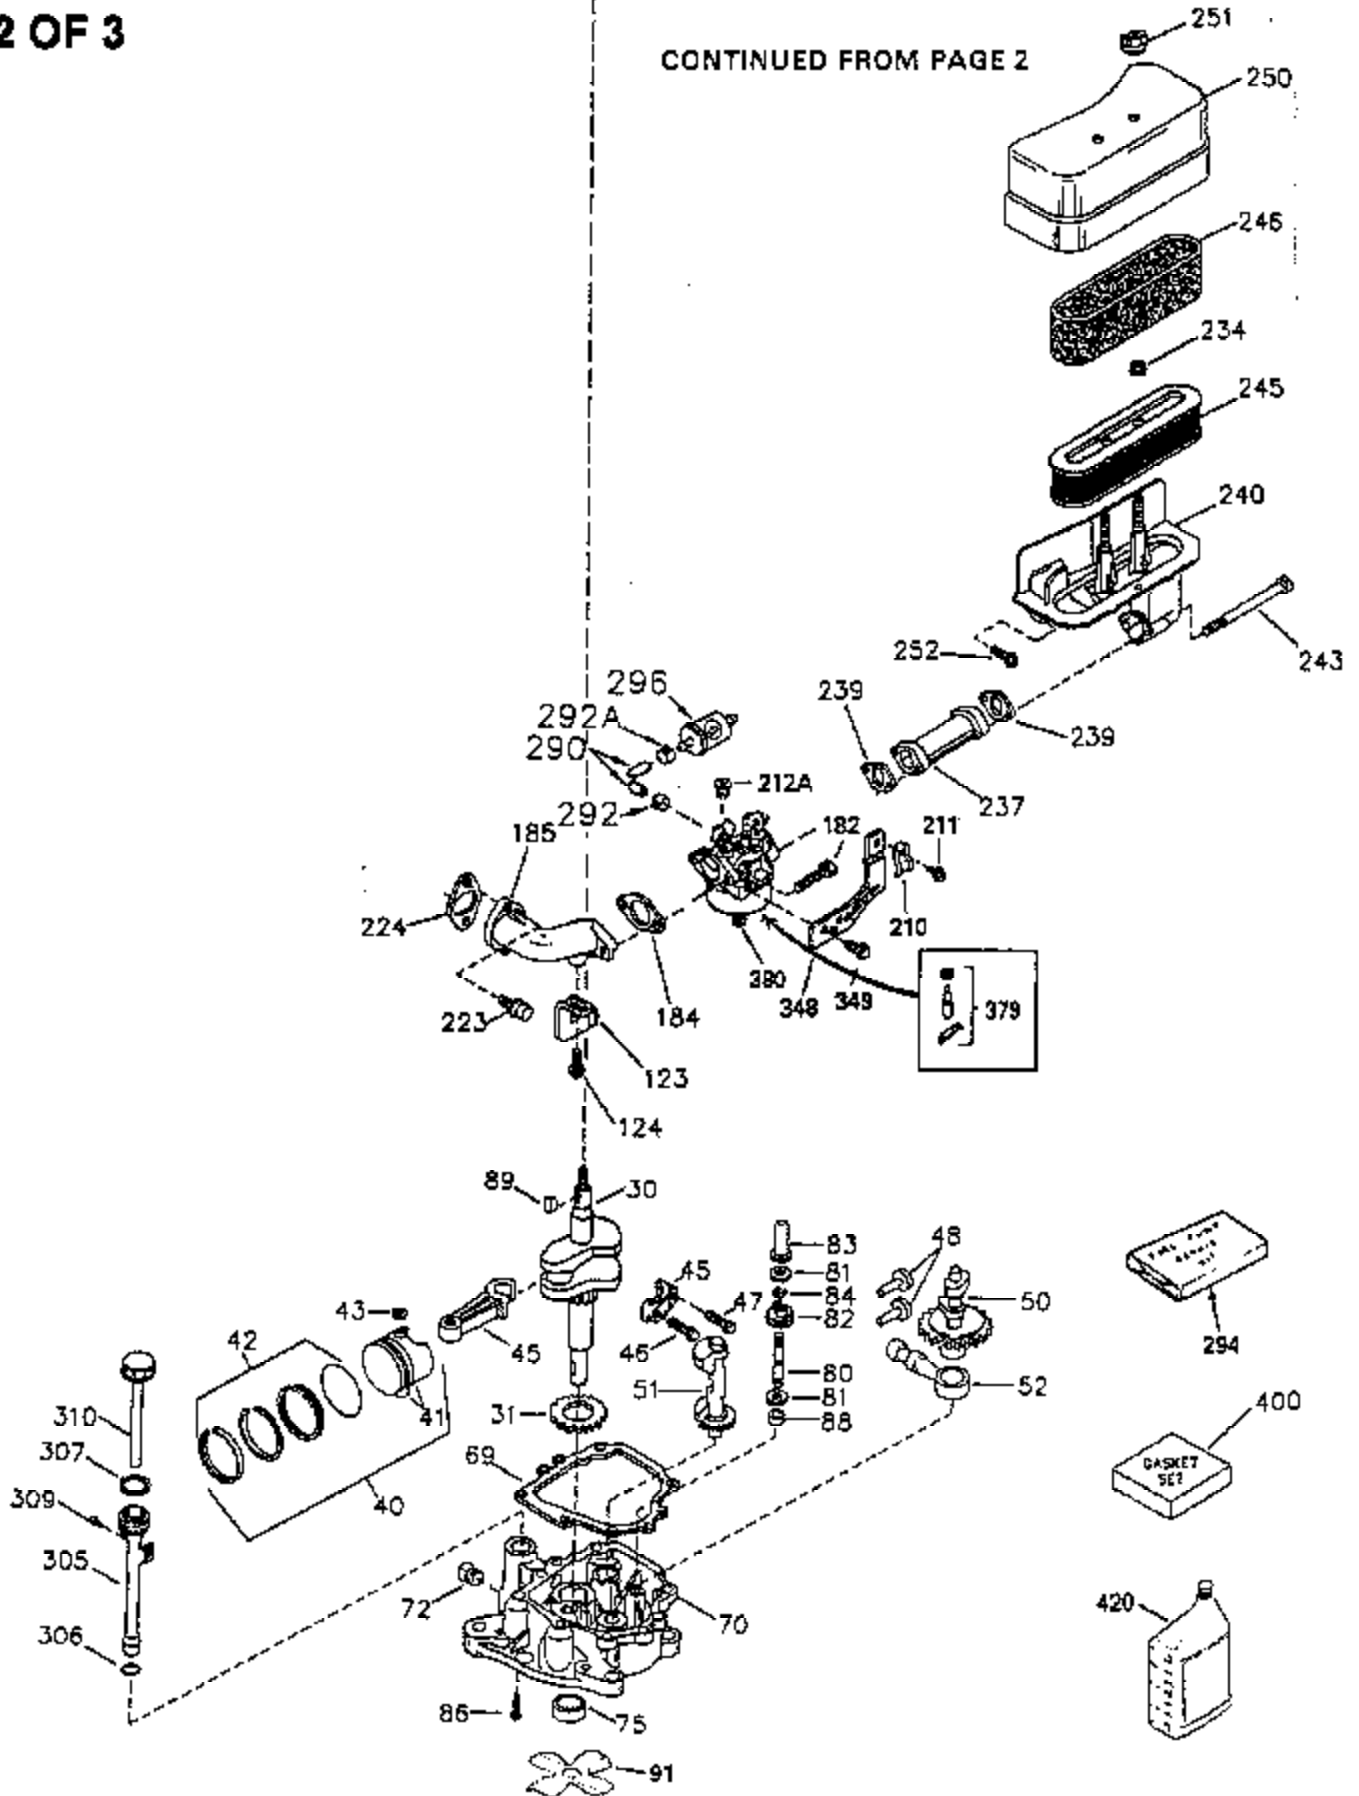

ILLUSTRATION SHOWS TYPICAL PARTS ONLY. ORDER BY PART NUMBER. PARTS NOT LISTED ARE SUPPLIED BY DEM.

VIEW 2 OF 3

CONTINUED FROM PAGE 2

Ref #	Part Number	Qty	Description
28	30322	1	Lock Nut, 8-32
30	35336B	1	Crankshaft
31	35327	1	Counterbalance Gear
40	35776	1	Piston, Pin & Ring Set (Std.)
40	35777	1	Piston, Pin & Ring Set (.010" OS)
40	35778	1	Piston, Pin & Ring Set (.020" OS)
41	35773	1	Piston & Pin Ass'y. (Std.) (Incl. 43)
41	35774	1	Piston & Pin Ass'y. (.010" OS) (Incl. 43)
41	35775	1	Piston & Pin Ass'y. (.020" OS) (Incl. 43)
42	35779	1	Ring Set (Std.)
42	35780	1	Ring Set (.010" OS)
42	35781	1	Ring Set (.020" OS)
43	35772	2	Piston Pin Retaining Ring
45	35330A	1	Connecting Rod Ass'y. (Incl. 46 & 47)
46	650908	1	Connecting Rod Bolt
47	650882	1	Connecting Rod Bolt
48	35313	2	Valve Lifter
50	35939	1	Camshaft (MCR)
51	35315A	1	Counterbalance Weight
52	31356	1	Oil Pump Ass'y.
69	35317	1	* Mounting Flange Gasket
70	35970	1	Mounting Flange (Incl. 72, 75 & 80)
72	31927	1	Oil Drain Plug
75	35319	1	Oil Seal
80	35712	1	Governor Shaft
81	35479	2	Washer
82	35321	1	Governor Gear Ass'y.
83	35322	1	Governor Spool
84	29193	1	Retaining Ring
86	650833	7	Screw, 1/4-20 x 1-3/16"
88	31707A	1	Spacer
89	32589	1	Flywheel Key
123	35288	1	Intake Pipe Brace
124	650738	2	Screw, 1/4-20 x 5/8"
182	650517	2	Screw, 1/4-20 x 27/32"
184	33263	1	* Carburetor To Intake Pipe Gasket
185	35955	1	Intake Pipe
210	27793	1	Conduit Clip
211	28942	1	Screw, 10-32 x 3/8"
212A	36288	2	Bushing
223	650971	2	Screw, Torx T-30, 5/16-18 x 7/8"
224	35958	1	* Intake Pipe Gasket
234	650825	1	Nut & Lock Washer, 1/4-20
237	35286	1	Air Cleaner Adapter
238	650875	2	Screw, 10-32 x 5-1/4"
239	33629	2	* Air Cleaner Gasket
240	35960	1	Air Cleaner Body (Incl. 239)
245A	35404	1	Air Cleaner Filter
245	35403	1	Air Cleaner Filter (Incl. 234)
250	35961	1	Air Cleaner Cover
251	650886	2	Wing Nut, 1/4-20
261	30063	2	Screw, Torx T-30, 1/4-20 x 1/2"
262A	650951	1	Screw, 5/16-24 x 25/32"
290	30705	1	Fuel Line
292	26460	2	Fuel Line Clamp
296	34279B	1	Fuel Filter (Incl. 292)
305	35972	1	Oil Fill Tube
306	34265	1	"O" Ring