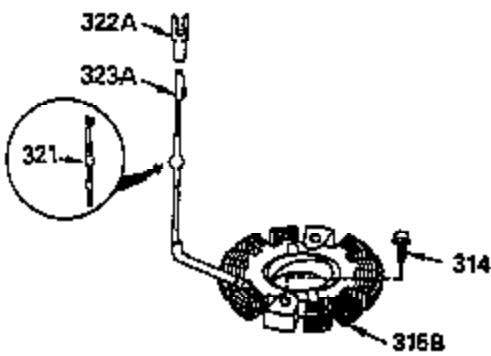

ILLUSTRATION SHOWS TYPICAL PARTS ONLY. ORDER PART NUMBER. PARTS NOT LISTED ARE SUPPLIED BY OEM.

VIEW 3 OF 3

Ref #	Part Number	Qty	Description
16	36284	1	Governor Lever (Incl. 212A)
17	29916	1	Governor Lever Clamp
18	650548	1	Screw, 8-32 x 5/16"
19	35945	1	Extension Spring
28	30322	1	Lock Nut, 8-32
35	29826	1	Screw, 10-32 x 3/4"
36	29918	1	Lock Washer
37	29216	1	Lock Nut, 10-32
92	650880	1	Lock Washer
93	650881	1	Flywheel Nut
186	36285	1	Governor Link
186A	35957	1	Choke Link
200	35956	1	Control Bracket (Incl. 203 & 204)
203	33802	1	Compression Spring
204	650777	1	Screw, 6-32 x 21/32"
209	650902	2	Screw, 10-32 x 7/16"
210	27793	1	Conduit Clip
211	28942	1	Screw, 10-32 x 3/8"
238	650875	2	Screw, 10-32 x 5-1/4"
245A	35404	1	Air Cleaner Filter
260	35964	1	Blower Housing
261	30063	2	Screw, Torx T-30, 1/4-20 x 1/2"
262A	650951	1	Screw, 5/16-24 x 25/32"
286	35962	1	Screen Cup
314	650873	2	Screw, 1/4-20 x 3/4"
315	611104	1	Alternator Coil (3/5 Split)(Incl.321, 322,323)
321	611161	1	Diode
322	611142	1	Connector Body
323	611118	2	Terminal
337	36407	1	Deflector