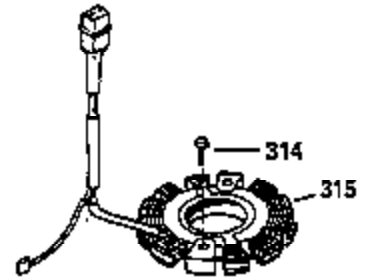

ILLUSTRATION SHOWS TYPICAL PARTS ONLY. ORDER PART NUMBER. PARTS NOT LISTED ARE SUPPLIED BY OEM.

VIEW 3 OF 3

Ref #	Part Number	Qty	Description
16	36284	1	Governor Lever (Incl. 212A)
17	29916	1	Governor Lever Clamp
18	650548	1	Screw, 8-32 x 5/16"
19	35945	1	Extension Spring
28	30322	1	Lock Nut, 8-32
35	29826	1	Screw, 10-32 x 3/4"
36	29918	1	Lock Washer
37	29216	1	Lock Nut, 10-32
92	650880	1	Lock Washer
93	650881	1	Flywheel Nut
186	36285	1	Governor Link
186A	35957	1	Choke Link
200	35956	1	Control Bracket (Incl. 203 & 204)
203	33802	1	Compression Spring
204	650777	1	Screw, 6-32 x 21/32"
209	650902	2	Screw, 10-32 x 7/16"
210	27793	1	Conduit Clip
211	28942	1	Screw, 10-32 x 3/8"
238	650875	2	Screw, 10-32 x 5-1/4"
245A	35404	1	Air Cleaner Filter
260	35964	1	Blower Housing
261	30063	2	Screw, Torx T-30, 1/4-20 x 1/2"
262A	650951	1	Screw, 5/16-24 x 25/32"
286	35962	1	Screen Cup
314	650873	2	Screw, 1/4-20 x 3/4"
315	611104	1	Alternator Coil (3/5 Split)(Incl.321, 322,323)
321	611161	1	Diode
322	611142	1	Connector Body
323	611118	2	Terminal
337	36407	1	Deflector