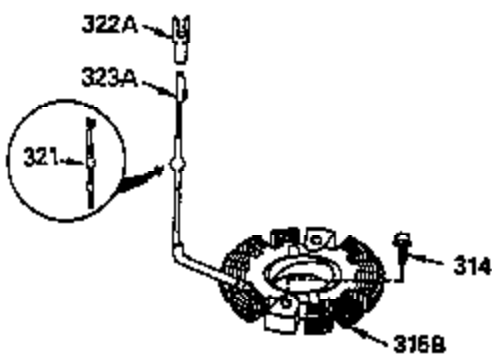

ILLUSTRATION SHOWS TYPICAL PARTS ONLY. ORDER PART NUMBER. PARTS NOT LISTED ARE SUPPLIED BY OEM.

VIEW 3 OF 3

Ref #	Part Number	Qty	Description
16	36284	1	Governor Lever (Incl. 212A)
17	29916	1	Governor Lever Clamp
18	650548	1	Screw, 8-32 x 5/16"
19	35945	1	Extension Spring
28	30322	1	Lock Nut, 8-32
35	29826	1	Screw, 10-32 x 3/4"
36	29918	1	Lock Washer
37	29216	1	Lock Nut, 10-32
92	650880	1	Lock Washer
93	650881	1	Flywheel Nut
186A	35957	1	Choke Link
186	36285	1	Governor Link
200	35956	1	Control Bracket (Incl. 203 & 204)
203	33802	1	Compression Spring
204	650777	1	Screw, 6-32 x 21/32"
209	650902	2	Screw, 10-32 x 7/16"
210	27793	1	Conduit Clip
211	28942	1	Screw, 10-32 x 3/8"
238	650875	2	Screw, 10-32 x 5-1/4"
245A	35404	1	Air Cleaner Filter
260	35964	1	Blower Housing
261	30063	2	Screw, Torx T-30, 1/4-20 x 1/2"
286	35962	1	Cup & Screen
308	33997	1	Fill Tube Clip
308A	35437	1	Fill Tube Clip
314	650873	2	Screw, 1/4-20 x 3/4"
315	611104	1	Alternator Coil (3/5 Split)(Incl.321, 322,323)
321	611161	1	Diode
322	611142	1	Connector Body
323	611118	2	Terminal
337	36407	1	Deflector