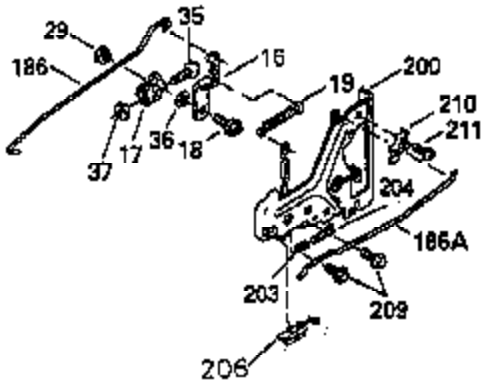

ILLUSTRATION SHOWS TYPICAL PARTS ONLY. ORDER PART NUMBER. PARTS NOT LISTED ARE SUPPLIED BY OEM.

VIEW 3 OF 3

Ref #	Part Number	Qty	Description
16	36284	1	Governor Lever (Incl. 212A)
17	29916	1	Governor Lever Clamp
18	650548	1	Screw, 8-32 x 5/16"
19	35945	1	Extension Spring
28	30322	1	Lock Nut, 8-32
35	29826	1	Screw, 10-32 x 3/4"
36	29918	1	Lock Washer
37	29216	1	Lock Nut, 10-32
92	650880	1	Lock Washer
93	650881	1	Flywheel Nut
186A	35957	1	Choke Link
186	36285	1	Governor Link
200	35956	1	Control Bracket (Incl. 203 & 204)
203	33802	1	Compression Spring
204	650777	1	Screw, 6-32 x 21/32"
209	650902	2	Screw, 10-32 x 7/16"
210	27793	1	Conduit Clip
211	28942	1	Screw, 10-32 x 3/8"
238	650875	2	Screw, 10-32 x 5-1/4"
245A	35404	1	Air Cleaner Filter
260	35964	1	Blower Housing
261	30063	2	Screw, Torx T-30, 1/4-20 x 1/2"
286	35962	1	Cup & Screen
308	33997	1	Fill Tube Clip
308A	35437	1	Fill Tube Clip
314	650873	2	Screw, 1/4-20 x 3/4"
315	611104	1	Alternator Coil (3/5 Split)(Incl.321, 322,323)
321	611161	1	Diode
322	611142	1	Connector Body
323	611118	2	Terminal
337	36407	1	Deflector