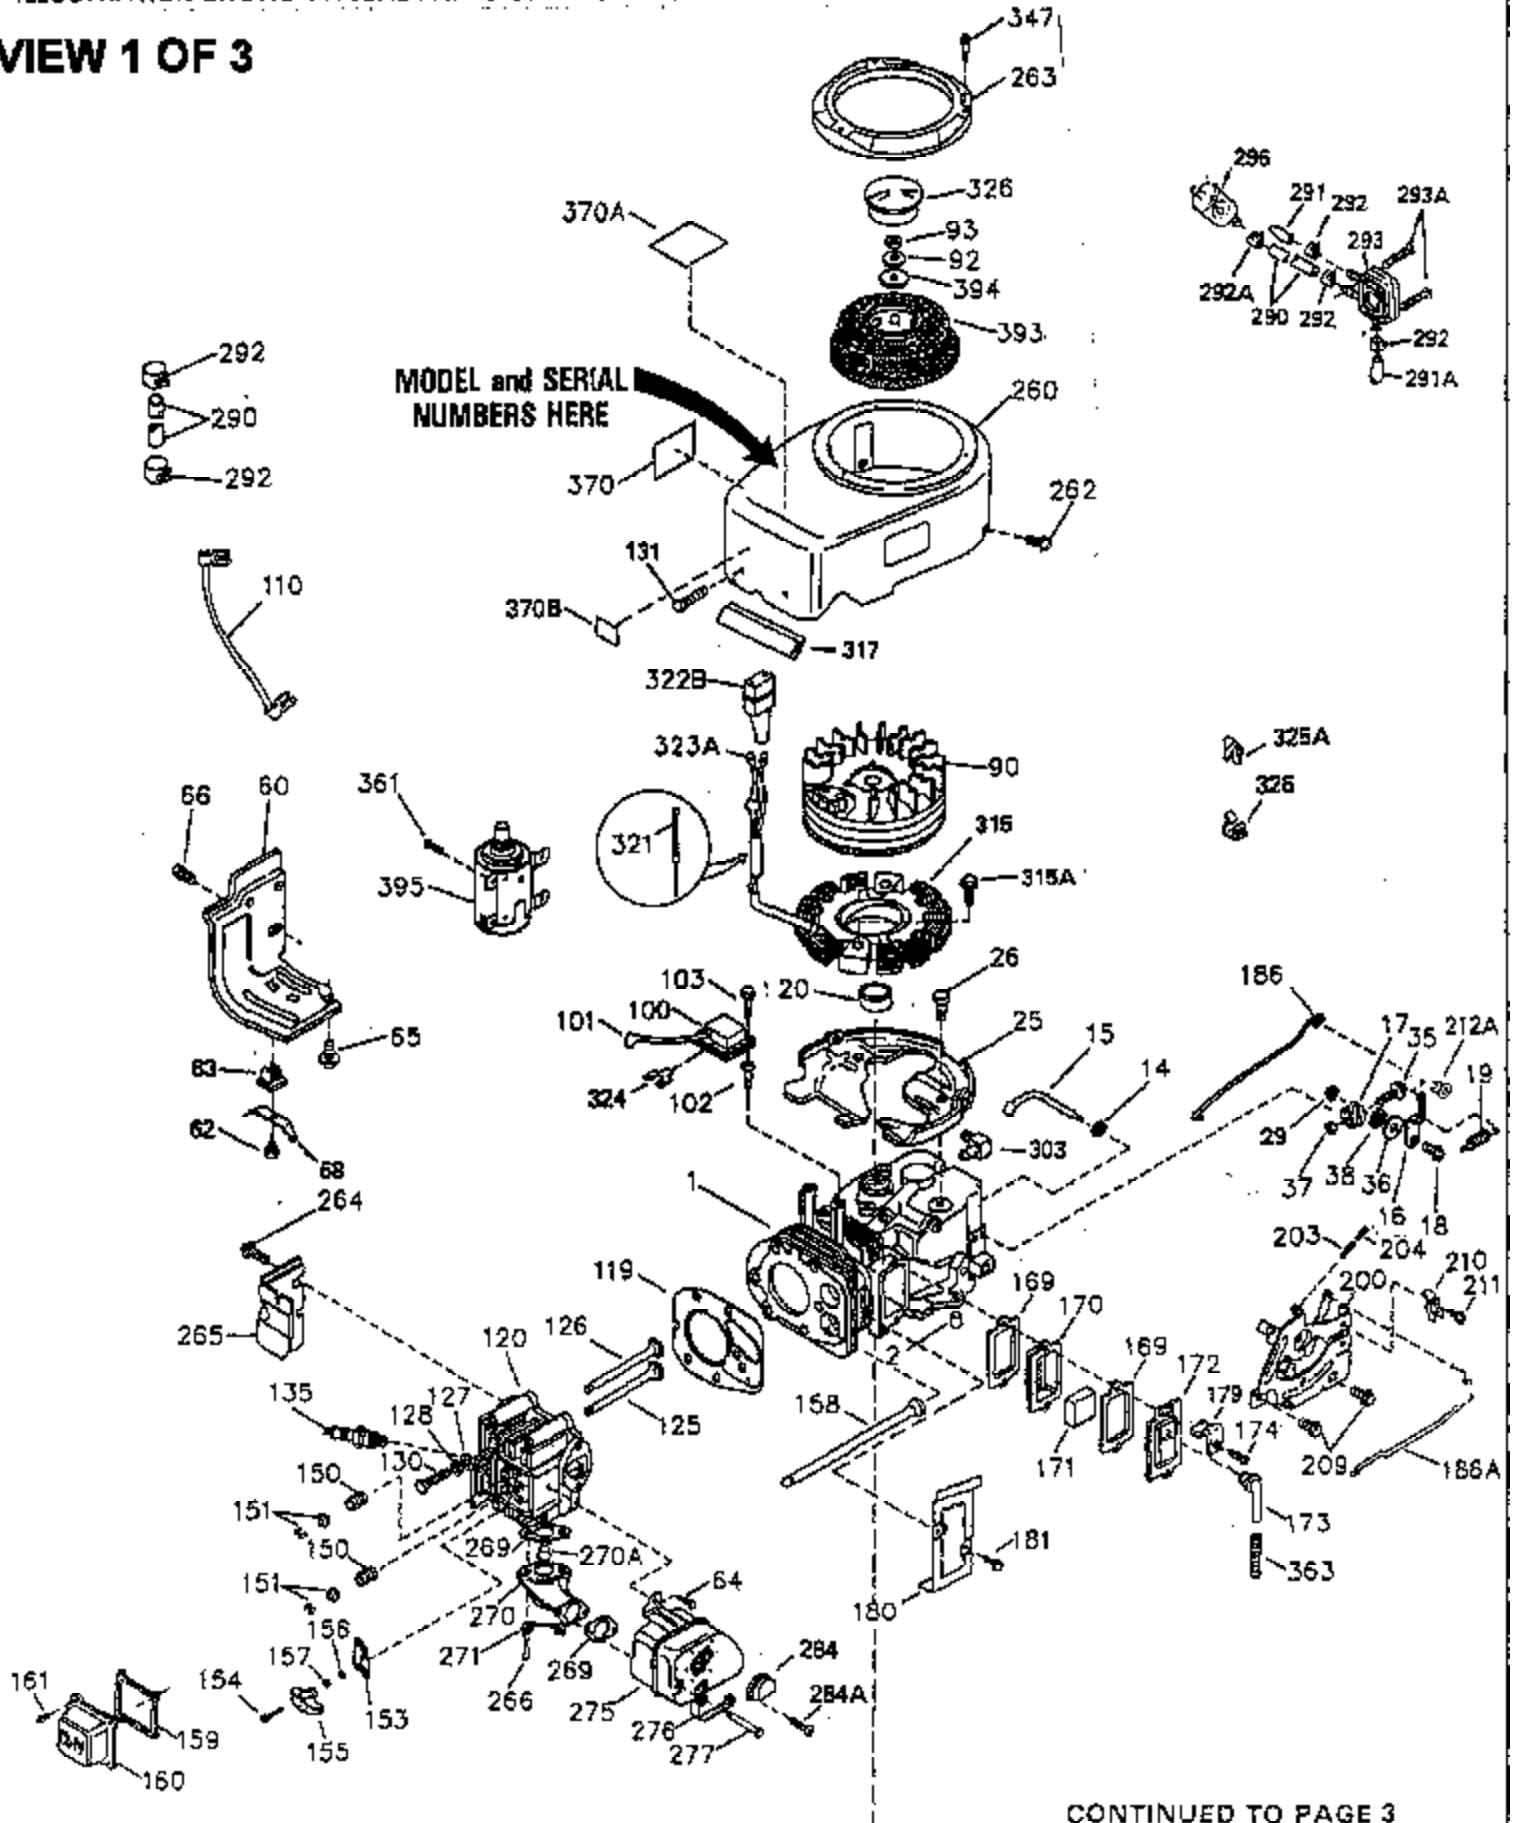

ILLUSTRATION SHOWS TYPICAL PARTS ONLY. ORDER BY PART NUMBER. PARTS NOT LISTED ARE SUPPLIED BY OEM.

VIEW 1 OF 3

CONTINUED TO PAGE 3

Ref #	Part Number	Qty	Description
1	35943	1	Cylinder (Incl. 2 & 20)
2	27652	2	Dowel Pin
14	28277	2	Washer
15	35324	1	Governor Rod
16	36284	1	Governor Lever (Incl. 212A)
17	29916	1	Governor Lever Clamp
18	650548	1	Screw, 8-32 x 5/16"
19	35945	1	Extension Spring
20	35319	1	Oil Seal
25	35326	1	Blower Housing Baffle
26	650561	2	Screw, 1/4-20 x 5/8"
28	30322	1	Lock Nut, 8-32
35	29826	1	Screw, 10-32 x 3/4"
36	29918	1	Lock Washer
37	29216	1	Lock Nut, 10-32
38	29642	1	Retaining Ring
60	35316A	1	Blower Housing Extension
64	30063	2	Screw, Torx T-30, 1/4-20 x 1/2"
65	650128	1	Screw, 10-24 x 1/2"
90	611094	1	Flywheel (W/Ring Gear)
92	650880	1	Lock Washer
93	650881	1	Flywheel Nut
100	35135	1	Solid State Ignition
101	610118	1	Spark Plug Cover
102	650872	2	Solid State Mounting Stud
103	650814	2	Screw, Torx T-15, 10-24 x 1"
110	36225	1	Ground Wire
119	35946	1	* Cylinder Head Gasket
120	35948	1	Cylinder Head
125	35308	1	Exhaust Valve (Std.)
125	35433	1	Exhaust Valve (1/32" OS)
126	35309	1	Intake Valve (Std.)
126	35432	1	Intake Valve (1/32" OS)
127	650691	6	Washer
128	650690	6	Belleville Washer
130	650946	6	Screw, 5/16-18 x 2-45/64"
135	34645	1	Resistor Spark Plug (RN4C)
150	33507	2	Valve Spring
151	33508	2	Valve Spring Keeper
153	35949	1	Push Rod Guide
154	650945	1	Rocker Arm Stud
155	35950	1	Rocker Arm
156	650890	2	Lock Washer
157	650947	1	Lock Nut, 5/16-24
158	35951	2	Push Rod
159	35952	1	* Rocker Arm Cover Gasket
160	35953A	1	Rocker Arm Housing
161	30063	4	Screw, Torx T-30, 1/4-20 x 1/2"
169	27896A	2	* Valve Cover Gasket
170	28423	1	Breather Body
171	28424	1	Breather Element
172	28425	1	Valve Cover
173	35350	1	Breather Tube
174	650128	2	Screw, 10-24 x 1/2"
180	35954	1	Blower Housing Extension
181	30200	2	Screw, 10-24 x 9/16"
186A	35957	1	Choke Link
186	36285	1	Governor Link