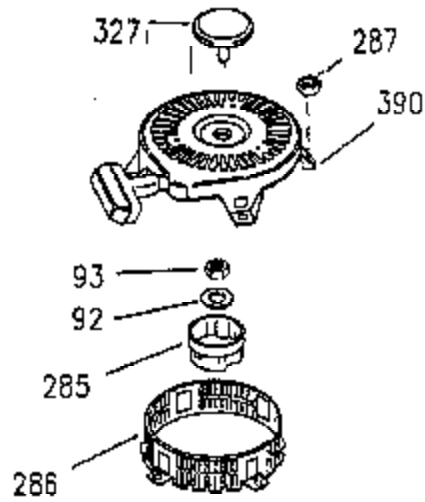

ILLUSTRATION SHOWS TYPICAL PARTS ONLY. ORDER PART NUMBER. PARTS NOT LISTED ARE SUPPLIED BY OEM.

VIEW 3 OF 3

Ref #	Part Number	Qty	Description
16	36284	1	Governor Lever (Incl. 212A)
17	29916	1	Governor Lever Clamp
18	650548	1	Screw, 8-32 x 5/16"
19	35945	1	Extension Spring
28	30322	1	Lock Nut, 8-32
35	29826	1	Screw, 10-32 x 3/4"
36	29918	1	Lock Washer
37	29216	1	Lock Nut, 10-32
92	650880	1	Lock Washer
93	650881	1	Flywheel Nut
186A	35957	1	Choke Link
186	36285	1	Governor Link
200	35956	1	Control Bracket (Incl. 203 & 204)
203	33802	1	Compression Spring
204	650777	1	Screw, 6-32 x 21/32"
209	650902	2	Screw, 10-32 x 7/16"
210	27793	1	Conduit Clip
211	28942	1	Screw, 10-32 x 3/8"
238	650875	2	Screw, 10-32 x 5-1/4"
245A	35404	1	Air Cleaner Filter
260	35964	1	Blower Housing
261	30063	2	Screw, Torx T-30, 1/4-20 x 1/2"
286	35962	1	Cup & Screen
308	33997	1	Fill Tube Clip
308A	35437	1	Fill Tube Clip
314	650873	2	Screw, 1/4-20 x 3/4"
315	611104	1	Alternator Coil (3/5 Split)(Incl.321, 322,323)
321	611161	1	Diode
322	611142	1	Connector Body
323	611118	2	Terminal
337	36407	1	Deflector