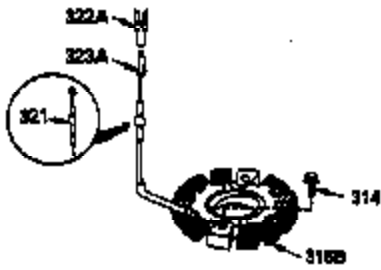

Ref #	Part Number	Qty	Description
92	650880	1	Lock Washer
93	650881	1	Flywheel Nut
260	35964	1	Blower Housing
262	29747B	2	Screw, Torx T-40, 5/16-24 x 21/32"
286	35962	1	Screen Cup
308A	35437	1	Fill Tube Clip
314	650873	2	Screw, 1/4-20 x 3/4"
315	611104	1	Alternator Coil (3/5 Split) (Incl.321 - 323)
321	611161	1	Diode
322	611142	1	Connector Body
323	611118	1	Terminal
370B	35274	1	Instruction Decal