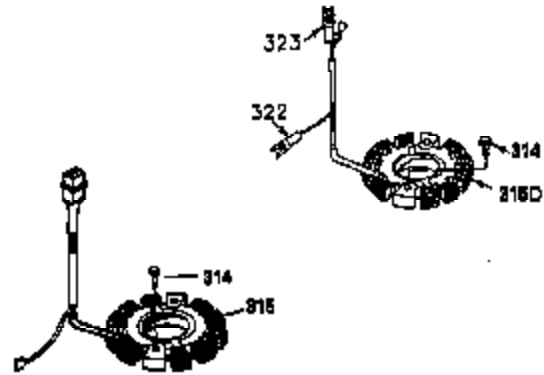

Ref #	Part Number	Qty	Description
92	650880	1	Lock Washer
93	650881	1	Flywheel Nut
260	35964	1	Blower Housing
262	29747B	2	Screw, Torx T-40, 5/16-24 x 21/32"
286	35962	1	Screen Cup
308A	35437	1	Fill Tube Clip
314	650873	2	Screw, 1/4-20 x 3/4"
315	611104	1	Alternator Coil (3/5 Split) (Incl.321 - 323)
321	611161	1	Diode
322	611142	1	Connector Body
323	611118	1	Terminal
370B	35274	1	Instruction Decal