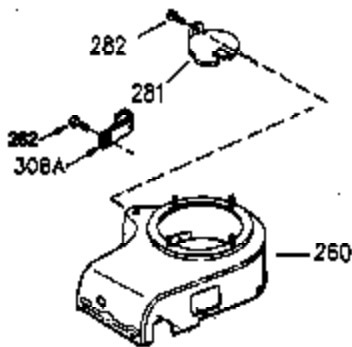

Ref #	Part Number	Qty	Description
64	30063	2	Screw, Torx T-30, 1/4-20 x 1/2"
92	650880	1	Lock Washer
93	650881	1	Flywheel Nut
260	35964	1	Blower Housing
262	29747B	2	Screw, Torx T-40, 5/16-24 x 21/32"
286	35962	1	Cup & Screen
308A	35437	1	Fill Tube Clip
314	650873	2	Screw, 1/4-20 x 3/4"
315	611104	1	Alternator Coil (3/5 Split)(Incl.321, 322,323)
321	611161	1	Diode
322	611142	1	Connector Body
323	611118	2	Terminal
370B	35274	1	Instruction Decal