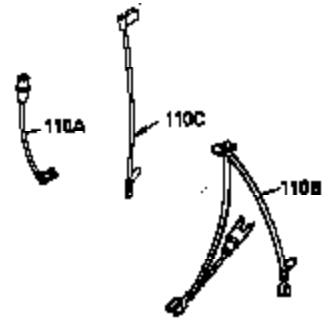

Ref #	Part Number	Qty	Description
64	30063	2	Screw, Torx T-30, 1/4-20 x 1/2"
92	650880	1	Lock Washer
93	650881	1	Flywheel Nut
260	35964	1	Blower Housing
262	29747B	2	Screw, Torx T-40, 5/16-24 x 21/32"
286	35962	1	Cup & Screen
308A	35437	1	Fill Tube Clip
314	650873	2	Screw, 1/4-20 x 3/4"
315	611104	1	Alternator Coil (3/5 Split)(Incl.321, 322,323)
321	611161	1	Diode
322	611142	1	Connector Body
323	611118	2	Terminal
370B	35274	1	Instruction Decal