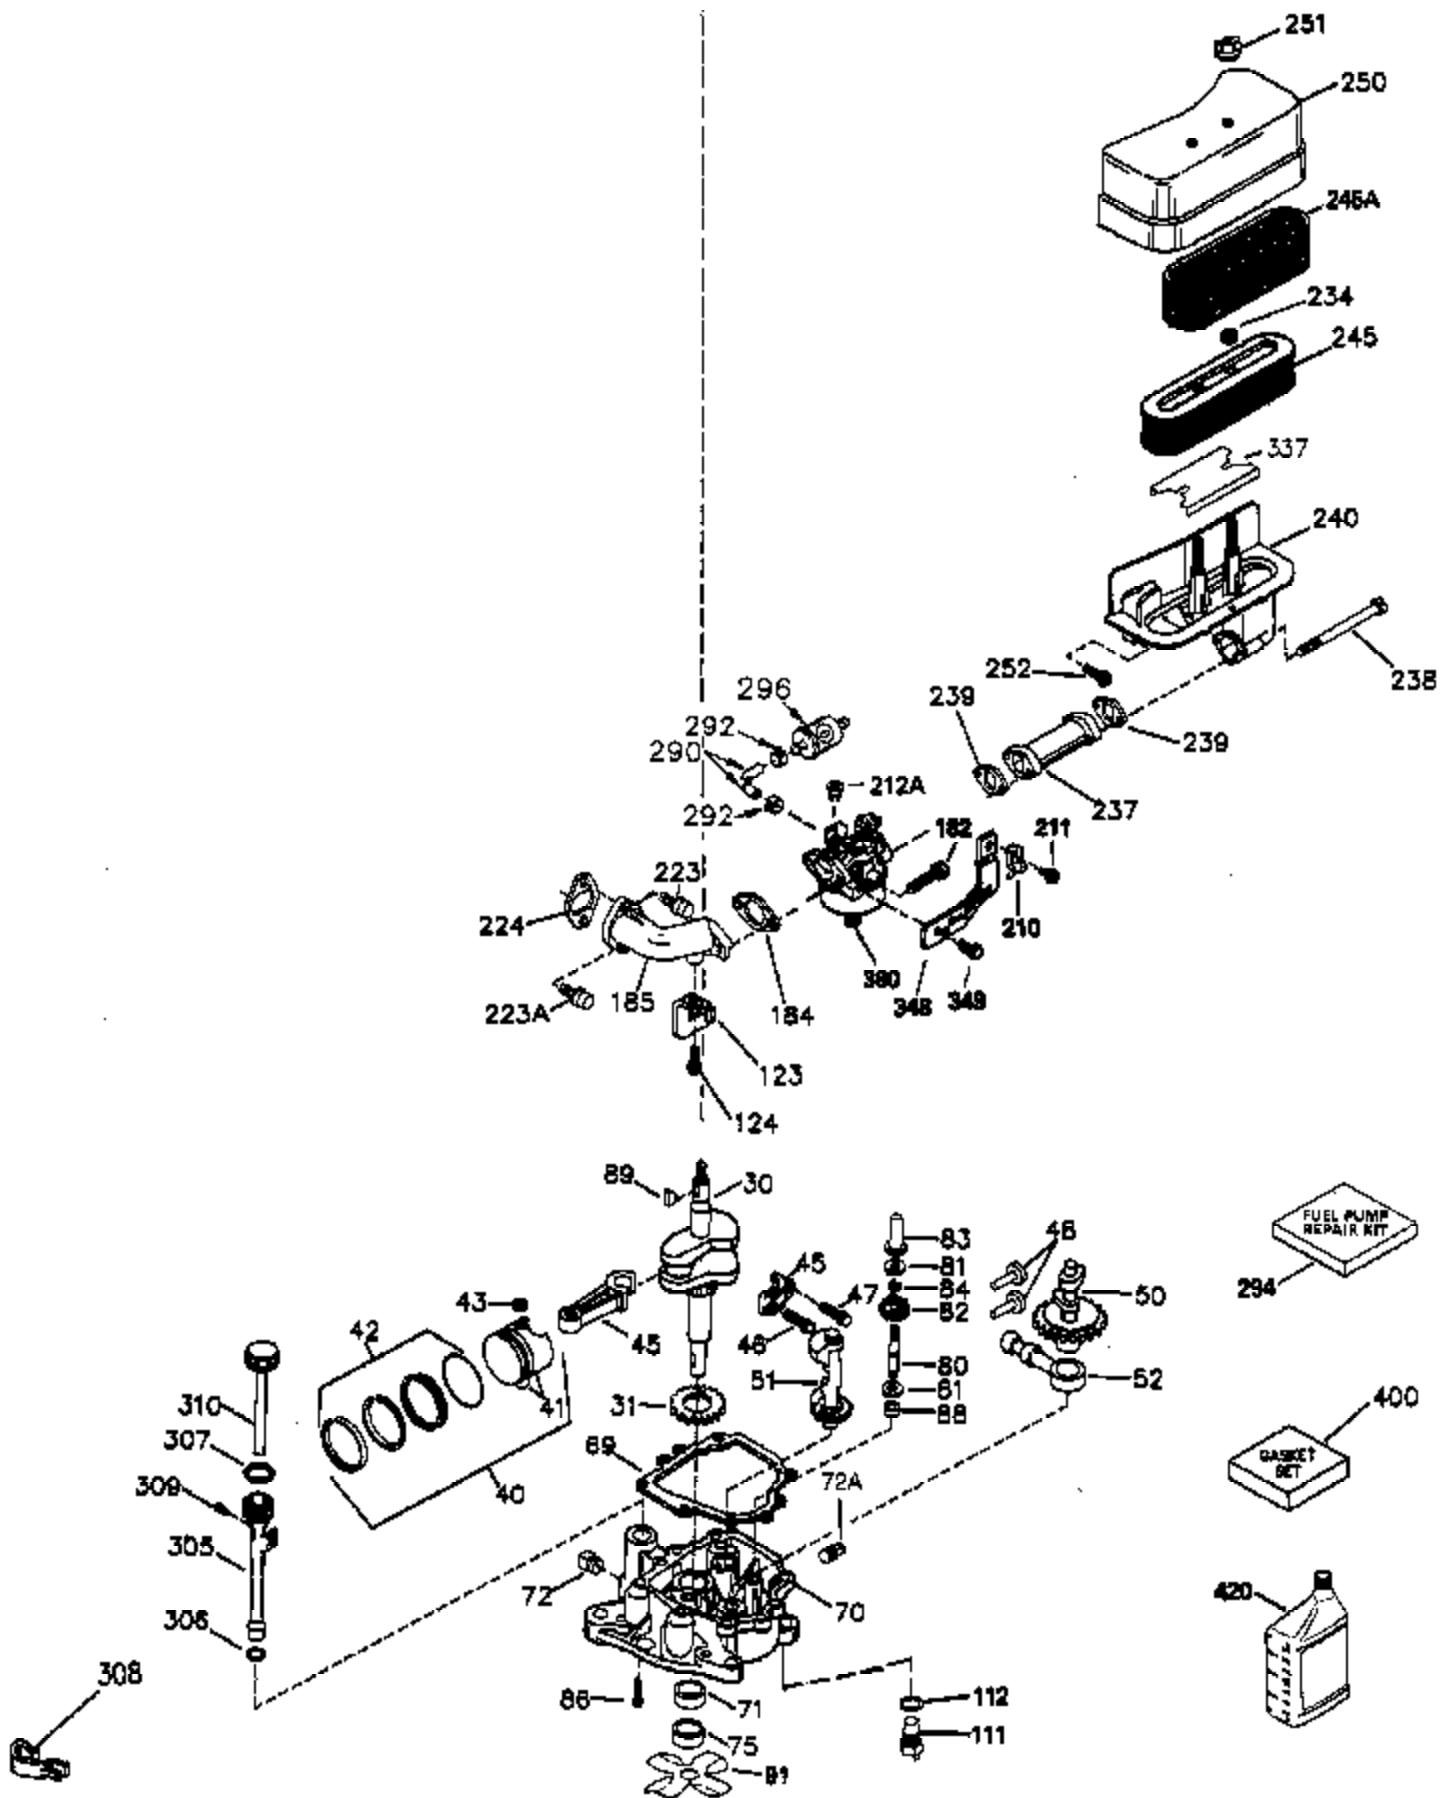

Ref #	Part Number	Qty	Description
30	35336B	1	Crankshaft
31	35327	1	Counterbalance Gear
40	35776	1	Piston, Pin & Ring Set (Std.)
40	35777	1	Piston, Pin & Ring Set (.010" OS)
40	35778	1	Piston, Pin & Ring Set (.020" OS)
41	35773	1	Piston & Pin Ass'y. (Std.) (Incl. 43)
41	35774	1	Piston & Pin Ass'y. (.010" OS) (Incl. 43)
41	35775	1	Piston & Pin Ass'y. (.020" OS) (Incl. 43)
42	35779	1	Ring Set (Std.)
42	35780	1	Ring Set (.010" OS)
42	35781	1	Ring Set (.020" OS)
43	35772	2	Piston Pin Retaining Ring
45	35330A	1	Connecting Rod Ass'y. (Incl. 46 & 47)
46	650908	1	Connecting Rod Bolt
47	650882	1	Connecting Rod Bolt
48	35313	2	Valve Lifter
50	35939	1	Camshaft (MCR)
51	35315A	1	Counterbalance Weight
52	31356	1	Oil Pump Ass'y.
64	30063	2	Screw, Torx T-30, 1/4-20 x 1/2"
69	35317	1	* Mounting Flange Gasket
70	35711A	1	Mounting Flange (Incl. 72, 75 & 80)
72	31927	1	Oil Drain Plug
75	35319	1	Oil Seal
80	35712	1	Governor Shaft
81	35479	2	Washer
82	35321	1	Governor Gear Ass'y.
83	35322	1	Governor Spool
84	29193	1	Retaining Ring
86	650833	7	Screw, 1/4-20 x 1-3/16"
88	31707A	1	Spacer
89	32589	1	Flywheel Key
123	35288	1	Intake Pipe Brace
124	650738	2	Screw, 1/4-20 x 5/8"
182	650517	2	Screw, 1/4-20 x 27/32"
184	33263	1	* Carburetor To Intake Pipe Gasket
185	35955	1	Intake Pipe
210	27793	1	Conduit Clip
211	28942	1	Screw, 10-32 x 3/8"
212A	36288	2	Bushing
223	650971	2	Screw, Torx T-30, 5/16-18 x 7/8"
224	35958	1	* Intake Pipe Gasket
234	650825	1	Nut & Lock Washer, 1/4-20
237	35286	1	Air Cleaner Adapter
238	650875	2	Screw, 10-32 x 5-1/4"
239	33629	2	* Air Cleaner Gasket
240	35960	1	Air Cleaner Body (Incl. 239)
245A	35404	1	Air Cleaner Filter
245	35403	1	Air Cleaner Filter (Incl. 234)
250	35961	1	Air Cleaner Cover
251	650886	2	Wing Nut, 1/4-20
290	30705	1	Fuel Line
292	26460	2	Fuel Line Clamp
296	34279B	1	Fuel Filter (Incl. 292)
305	35574	1	Oil Fill Tube
307	35499	1	"O" Ring
308	33997	1	Fill Tube Clip
310	35576	1	Dipstick