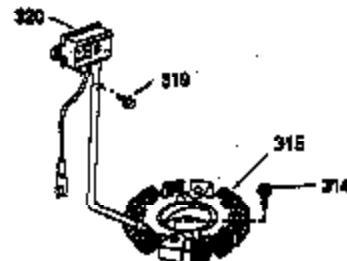

Ref #	Part Number	Qty	Description
64	30063	2	Screw, Torx T-30, 1/4-20 x 1/2"
92	650880	1	Lock Washer
93	650881	1	Flywheel Nut
260	35964	1	Blower Housing
262	29747B	2	Screw, Torx T-40, 5/16-24 x 21/32"
286	35962	1	Cup & Screen
308A	35437	1	Fill Tube Clip
314	650873	2	Screw, 1/4-20 x 3/4"
315	611104	1	Alternator Coil (3/5 Split)(Incl.321, 322,323)
321	611161	1	Diode
322	611142	1	Connector Body
323	611118	2	Terminal
370B	35274	1	Instruction Decal