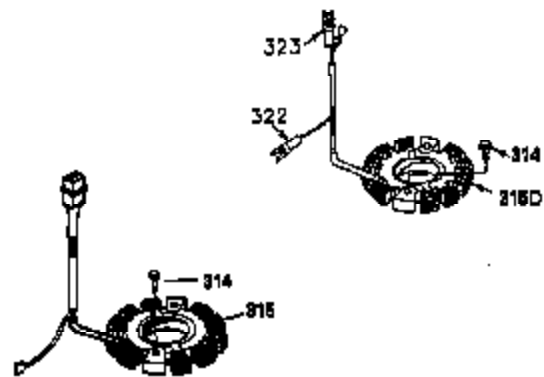

Ref #	Part Number	Qty	Description
64	30063	2	Screw, Torx T-30, 1/4-20 x 1/2"
92	650880	1	Lock Washer
93	650881	1	Flywheel Nut
260	35964	1	Blower Housing
262	29747B	2	Screw, Torx T-40, 5/16-24 x 21/32"
286	35962	1	Cup & Screen
308A	35437	1	Fill Tube Clip
314	650873	2	Screw, 1/4-20 x 3/4"
315	611104	1	Alternator Coil (3/5 Split)(Incl.321, 322,323)
321	611161	1	Diode
322	611142	1	Connector Body
323	611118	2	Terminal
370B	35274	1	Instruction Decal