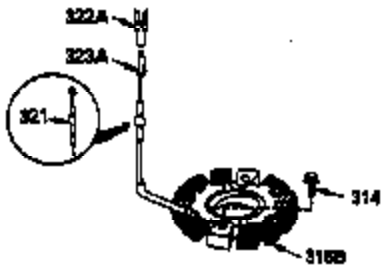

Ref #	Part Number	Qty	Description
64	30063	2	Screw, Torx T-30, 1/4-20 x 1/2"
92	650880	1	Lock Washer
93	650881	1	Flywheel Nut
260	35964	1	Blower Housing
262	29747B	2	Screw, Torx T-40, 5/16-24 x 21/32"
286	35962	1	Cup & Screen
308A	35437	1	Fill Tube Clip
314	650873	2	Screw, 1/4-20 x 3/4"
315	611104	1	Alternator Coil (3/5 Split)(Incl.321, 322,323)
321	611161	1	Diode
322	611142	1	Connector Body
323	611118	2	Terminal
370B	35274	1	Instruction Decal