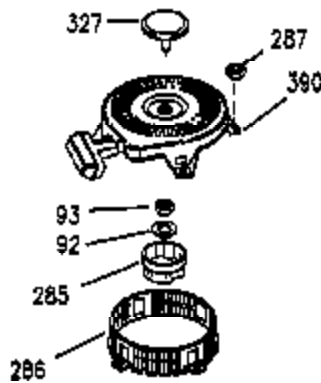

Ref #	Part Number	Qty	Description
92	650880	1	Lock Washer
93	650881	1	Flywheel Nut
260	35964	1	Blower Housing
262	29747B	2	Screw, Torx T-40, 5/16-24 x 21/32"
286	35962	1	Screen Cup
308A	35437	1	Fill Tube Clip
314	650873	2	Screw, 1/4-20 x 3/4"
315	611104	1	Alternator Coil (3/5 Split) (Incl.321 - 323)
321	611161	1	Diode
322	611142	1	Connector Body
323	611118	1	Terminal
370B	35274	1	Instruction Decal