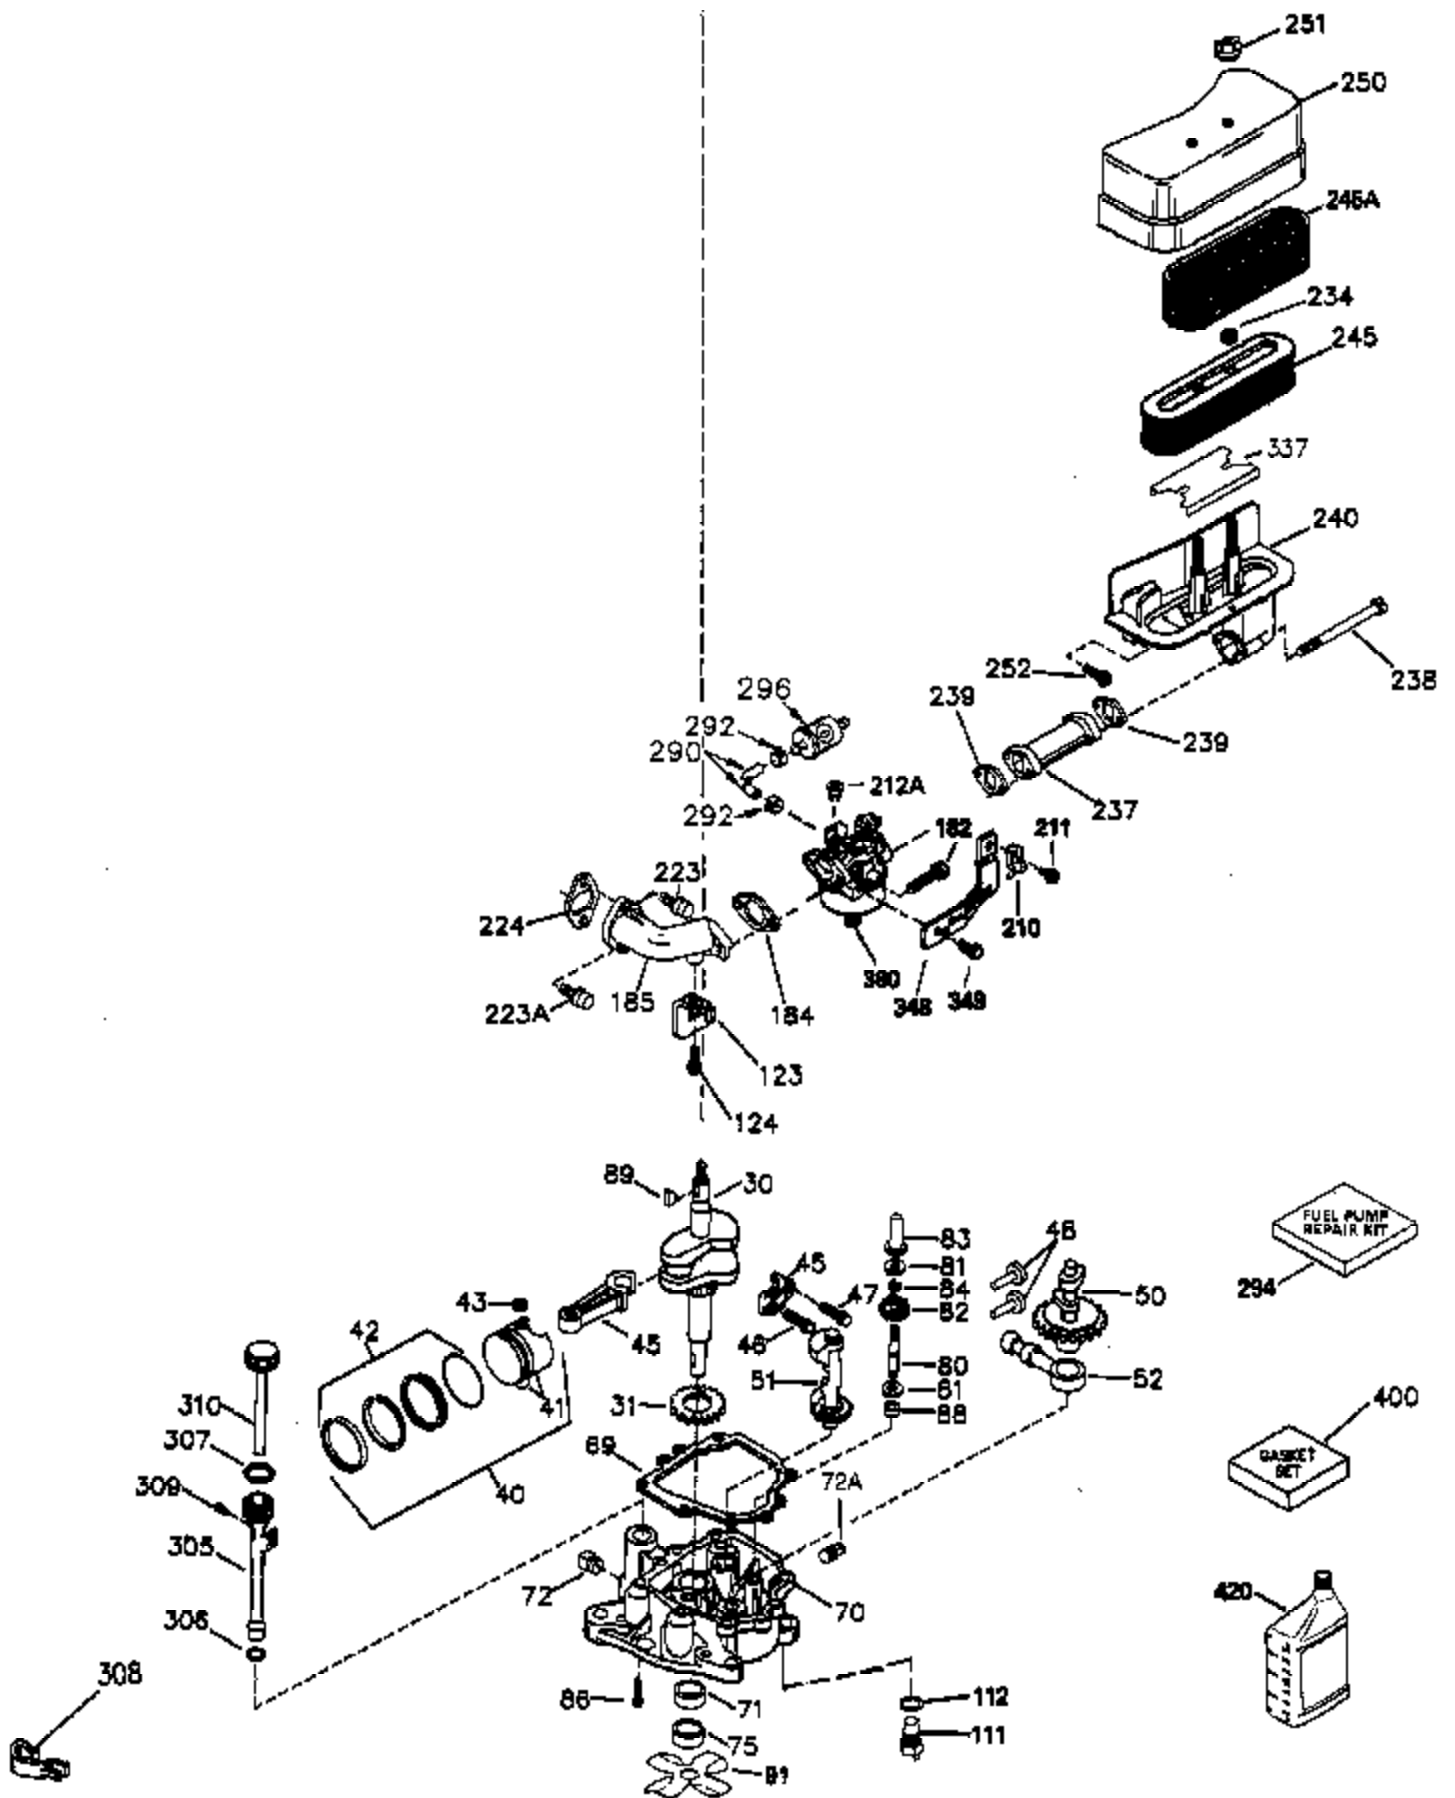

Ref #	Part Number	Qty	Description
30	35336B	1	Crankshaft
31	35327	1	Counterbalance Gear
40	35776	1	Piston, Pin & Ring Set (Std.)
40	35777	1	Piston, Pin & Ring Set (.010" OS)
40	35778	1	Piston, Pin & Ring Set (.020" OS)
41	35773	1	Piston & Pin Ass'y. (Std.) (Incl. 43)
41	35774	1	Piston & Pin Ass'y. (.010" OS) (Incl. 43)
41	35775	1	Piston & Pin Ass'y. (.020" OS) (Incl. 43)
42	35779	1	Ring Set (Std.)
42	35780	1	Ring Set (.010" OS)
42	35781	1	Ring Set (.020" OS)
43	35772	2	Piston Pin Retaining Ring
45	35330A	1	Connecting Rod Ass'y. (Incl. 46 & 47)
46	650908	1	Connecting Rod Bolt
47	650882	1	Connecting Rod Bolt
48	35313	2	Valve Lifter
50	35939	1	Camshaft (MCR)
51	35315A	1	Counterbalance Weight
52	31356	1	Oil Pump Ass'y.
69	35317	1	* Mounting Flange Gasket
70	35711A	1	Mounting Flange (Incl. 72, 75 & 80)
72	31927	1	Oil Drain Plug
75	35319	1	Oil Seal
80	35712	1	Governor Shaft
81	35479	2	Washer
82	35321	1	Governor Gear Ass'y.
83	35322	1	Governor Spool
84	29193	1	Retaining Ring
86	650833	7	Screw, 1/4-20 x 1-3/16"
88	31707A	1	Spacer
89	32589	1	Flywheel Key
123	35288	1	Intake Pipe Brace
124	650738	2	Screw, 1/4-20 x 5/8"
182	650517	2	Screw, 1/4-20 x 27/32"
184	33263	1	* Carburetor To Intake Pipe Gasket
185	35955	1	Intake Pipe
210	27793	1	Conduit Clip
211	28942	1	Screw, 10-32 x 3/8"
212A	36288	2	Bushing
223	650971	2	Screw, Torx T-30, 5/16-18 x 7/8"
224	35958	1	* Intake Pipe Gasket
234	650825	2	Nut & Lock Washer, 1/4-20
237	35286	1	Air Cleaner Adapter
238	650875	2	Screw, 10-32 x 5-1/4"
239	33629	2	* Carburetor Gasket
240	35960	1	Air Cleaner Body (Incl. 239)
245	35403	1	Air Cleaner Filter (Incl. 234)
250	35961	1	Air Cleaner Cover
251	650886	2	Wing Nut, 1/4-20
290	30705	1	Fuel Line (11.00")
292	26460	2	Fuel Line Clamp
296	34279B	1	Fuel Filter (Incl. 292)
305	35574	1	Oil Fill Tube
307	35499	1	"O" Ring
308	33997	1	Filler Tube Clip
310	35576	1	Dipstick
337	36407	1	Deflector
370B	35274	1	Instruction Decal