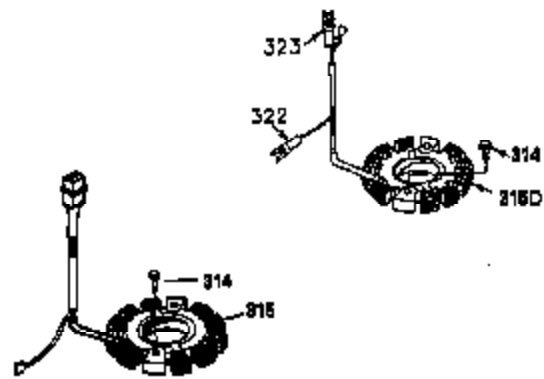

Ref #	Part Number	Qty	Description
92	650880	1	Lock Washer
93	650881	1	Flywheel Nut
260	35964	1	Blower Housing
262	29747B	2	Screw, Torx T-40, 5/16-24 x 21/32"
286	35962	1	Screen Cup
308A	35437	1	Fill Tube Clip
314	650873	2	Screw, 1/4-20 x 3/4"
315	611104	1	Alternator Coil (3/5 Split) (Incl.321 - 323)
321	611161	1	Diode
322	611142	1	Connector Body
323	611118	1	Terminal
370B	35274	1	Instruction Decal