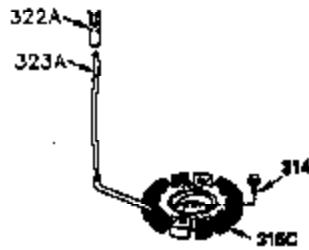

Ref #	Part Number	Qty	Description
92	650880	1	Lock Washer
93	650881	1	Flywheel Nut
260	35964	1	Blower Housing
262	29747B	2	Screw, Torx T-40, 5/16-24 x 21/32"
286	35962	1	Screen Cup
308A	35437	1	Fill Tube Clip
314	650873	2	Screw, 1/4-20 x 3/4"
315	611104	1	Alternator Coil (3/5 Split) (Incl.321 - 323)
321	611161	1	Diode
322	611142	1	Connector Body
323	611118	1	Terminal
370B	35274	1	Instruction Decal