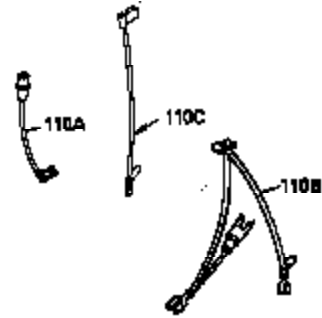

Ref #	Part Number	Qty	Description
92	650880	1	Lock Washer
93	650881	1	Flywheel Nut
260	35964	1	Blower Housing
262	29747B	2	Screw, Torx T-40, 5/16-24 x 21/32"
286	35962	1	Screen Cup
308A	35437	1	Fill Tube Clip
314	650873	2	Screw, 1/4-20 x 3/4"
315	611104	1	Alternator Coil (3/5 Split) (Incl.321 - 323)
321	611161	1	Diode
322	611142	1	Connector Body
323	611118	1	Terminal
370B	35274	1	Instruction Decal