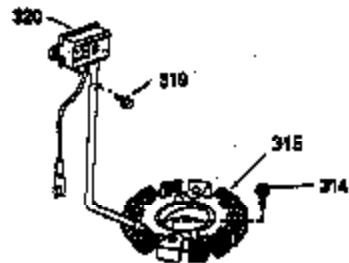

Ref #	Part Number	Qty	Description
92	650880	1	Lock Washer
93	650881	1	Flywheel Nut
260	35964	1	Blower Housing
262	29747B	2	Screw, Torx T-40, 5/16-24 x 21/32"
286	35962	1	Screen Cup
308A	35437	1	Fill Tube Clip
314	650873	2	Screw, 1/4-20 x 3/4"
315	611104	1	Alternator Coil (3/5 Split) (Incl.321 - 323)
321	611161	1	Diode
322	611142	1	Connector Body
323	611118	1	Terminal
370B	35274	1	Instruction Decal