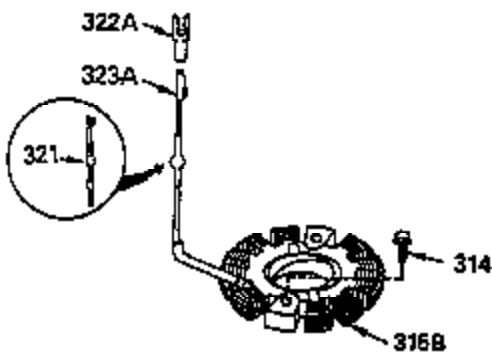

ILLUSTRATION SHOWS TYPICAL PARTS ONLY. ORDER PART NUMBER. PARTS NOT LISTED ARE SUPPLIED BY OEM.

VIEW 3 OF 3

Ref #	Part Number	Qty	Description
16	36284	1	Governor Lever (Incl. 212A)
17	29916	1	Governor Lever Clamp
18	650548	1	Screw, 8-32 x 5/16"
19	35945	1	Extension Spring
28	30322	1	Lock Nut, 8-32
35	29826	1	Screw, 10-32 x 3/4"
36	29918	1	Lock Washer
37	29216	1	Lock Nut, 10-32
92	650880	1	Lock Washer
93	650881	1	Flywheel Nut
186A	35957	1	Choke Link
186	36285	1	Governor Link
200	35956	1	Control Bracket (Incl. 203 & 204)
203	33802	1	Compression Spring
204	650777	1	Screw, 6-32 x 21/32"
209	650902	2	Screw, 10-32 x 7/16"
210	27793	1	Conduit Clip
211	28942	1	Screw, 10-32 x 3/8"
238	650875	2	Screw, 10-32 x 5-1/4"
245A	35404	1	Air Cleaner Filter
260	35964	1	Blower Housing
261	30063	2	Screw, Torx T-30, 1/4-20 x 1/2"
264A	650273	1	Screw, 5/16-18 x 5/8"
286	35962	1	Cup & Screen
308	33997	1	Filler Tube Clip
308A	35437	1	Fill Tube Clip
314	650873	2	Screw, 1/4-20 x 3/4"
315	611116	1	Alternator Coil (3 Amp DC) (Incl.321, 322,323)
321	611161	1	Diode
322	611117	1	Connector Body
323	611118	2	Terminal
337	36407	1	Deflector