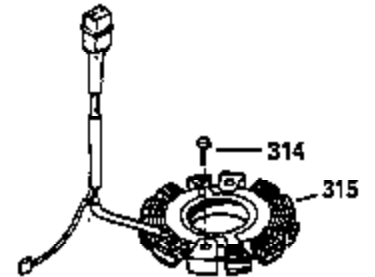

ILLUSTRATION SHOWS TYPICAL PARTS ONLY. ORDER PART NUMBER. PARTS NOT LISTED ARE SUPPLIED BY OEM.

VIEW 3 OF 3

Ref #	Part Number	Qty	Description
16	36284	1	Governor Lever (Incl. 212A)
17	29916	1	Governor Lever Clamp
18	650548	1	Screw, 8-32 x 5/16"
19	35945	1	Extension Spring
28	30322	1	Lock Nut, 8-32
35	29826	1	Screw, 10-32 x 3/4"
36	29918	1	Lock Washer
37	29216	1	Lock Nut, 10-32
92	650880	1	Lock Washer
93	650881	1	Flywheel Nut
186A	35957	1	Choke Link
186	36285	1	Governor Link
200	35956	1	Control Bracket (Incl. 203 & 204)
203	33802	1	Compression Spring
204	650777	1	Screw, 6-32 x 21/32"
209	650902	2	Screw, 10-32 x 7/16"
210	27793	1	Conduit Clip
211	28942	1	Screw, 10-32 x 3/8"
238	650875	2	Screw, 10-32 x 5-1/4"
245A	35404	1	Air Cleaner Filter
260	35964	1	Blower Housing
261	30063	2	Screw, Torx T-30, 1/4-20 x 1/2"
264A	650273	1	Screw, 5/16-18 x 5/8"
286	35962	1	Cup & Screen
308	33997	1	Filler Tube Clip
308A	35437	1	Fill Tube Clip
314	650873	2	Screw, 1/4-20 x 3/4"
315	611116	1	Alternator Coil (3 Amp DC) (Incl.321, 322,323)
321	611161	1	Diode
322	611117	1	Connector Body
323	611118	2	Terminal
337	36407	1	Deflector