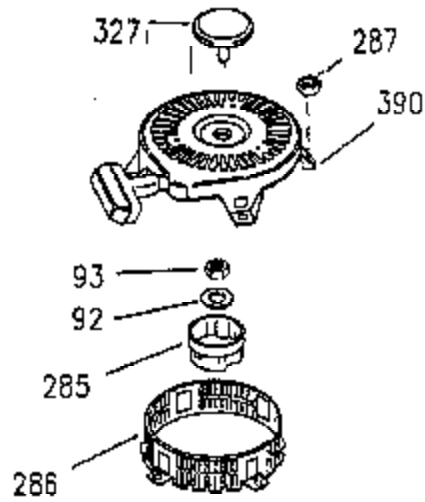

ILLUSTRATION SHOWS TYPICAL PARTS ONLY. ORDER PART NUMBER. PARTS NOT LISTED ARE SUPPLIED BY OEM.

VIEW 3 OF 3

Ref #	Part Number	Qty	Description
16	36284	1	Governor Lever (Incl. 212A)
17	29916	1	Governor Lever Clamp
18	650548	1	Screw, 8-32 x 5/16"
19	35945	1	Extension Spring
28	30322	1	Lock Nut, 8-32
35	29826	1	Screw, 10-32 x 3/4"
36	29918	1	Lock Washer
37	29216	1	Lock Nut, 10-32
92	650880	1	Lock Washer
93	650881	1	Flywheel Nut
186A	35957	1	Choke Link
186	36285	1	Governor Link
200	35956	1	Control Bracket (Incl. 203 & 204)
203	33802	1	Compression Spring
204	650777	1	Screw, 6-32 x 21/32"
209	650902	2	Screw, 10-32 x 7/16"
210	27793	1	Conduit Clip
211	28942	1	Screw, 10-32 x 3/8"
238	650875	2	Screw, 10-32 x 5-1/4"
245A	35404	1	Air Cleaner Filter
260	35964	1	Blower Housing
261	30063	2	Screw, Torx T-30, 1/4-20 x 1/2"
264A	650273	1	Screw, 5/16-18 x 5/8"
286	35962	1	Cup & Screen
308	33997	1	Filler Tube Clip
308A	35437	1	Fill Tube Clip
314	650873	2	Screw, 1/4-20 x 3/4"
315	611116	1	Alternator Coil (3 Amp DC) (Incl.321, 322,323)
321	611161	1	Diode
322	611117	1	Connector Body
323	611118	2	Terminal
337	36407	1	Deflector