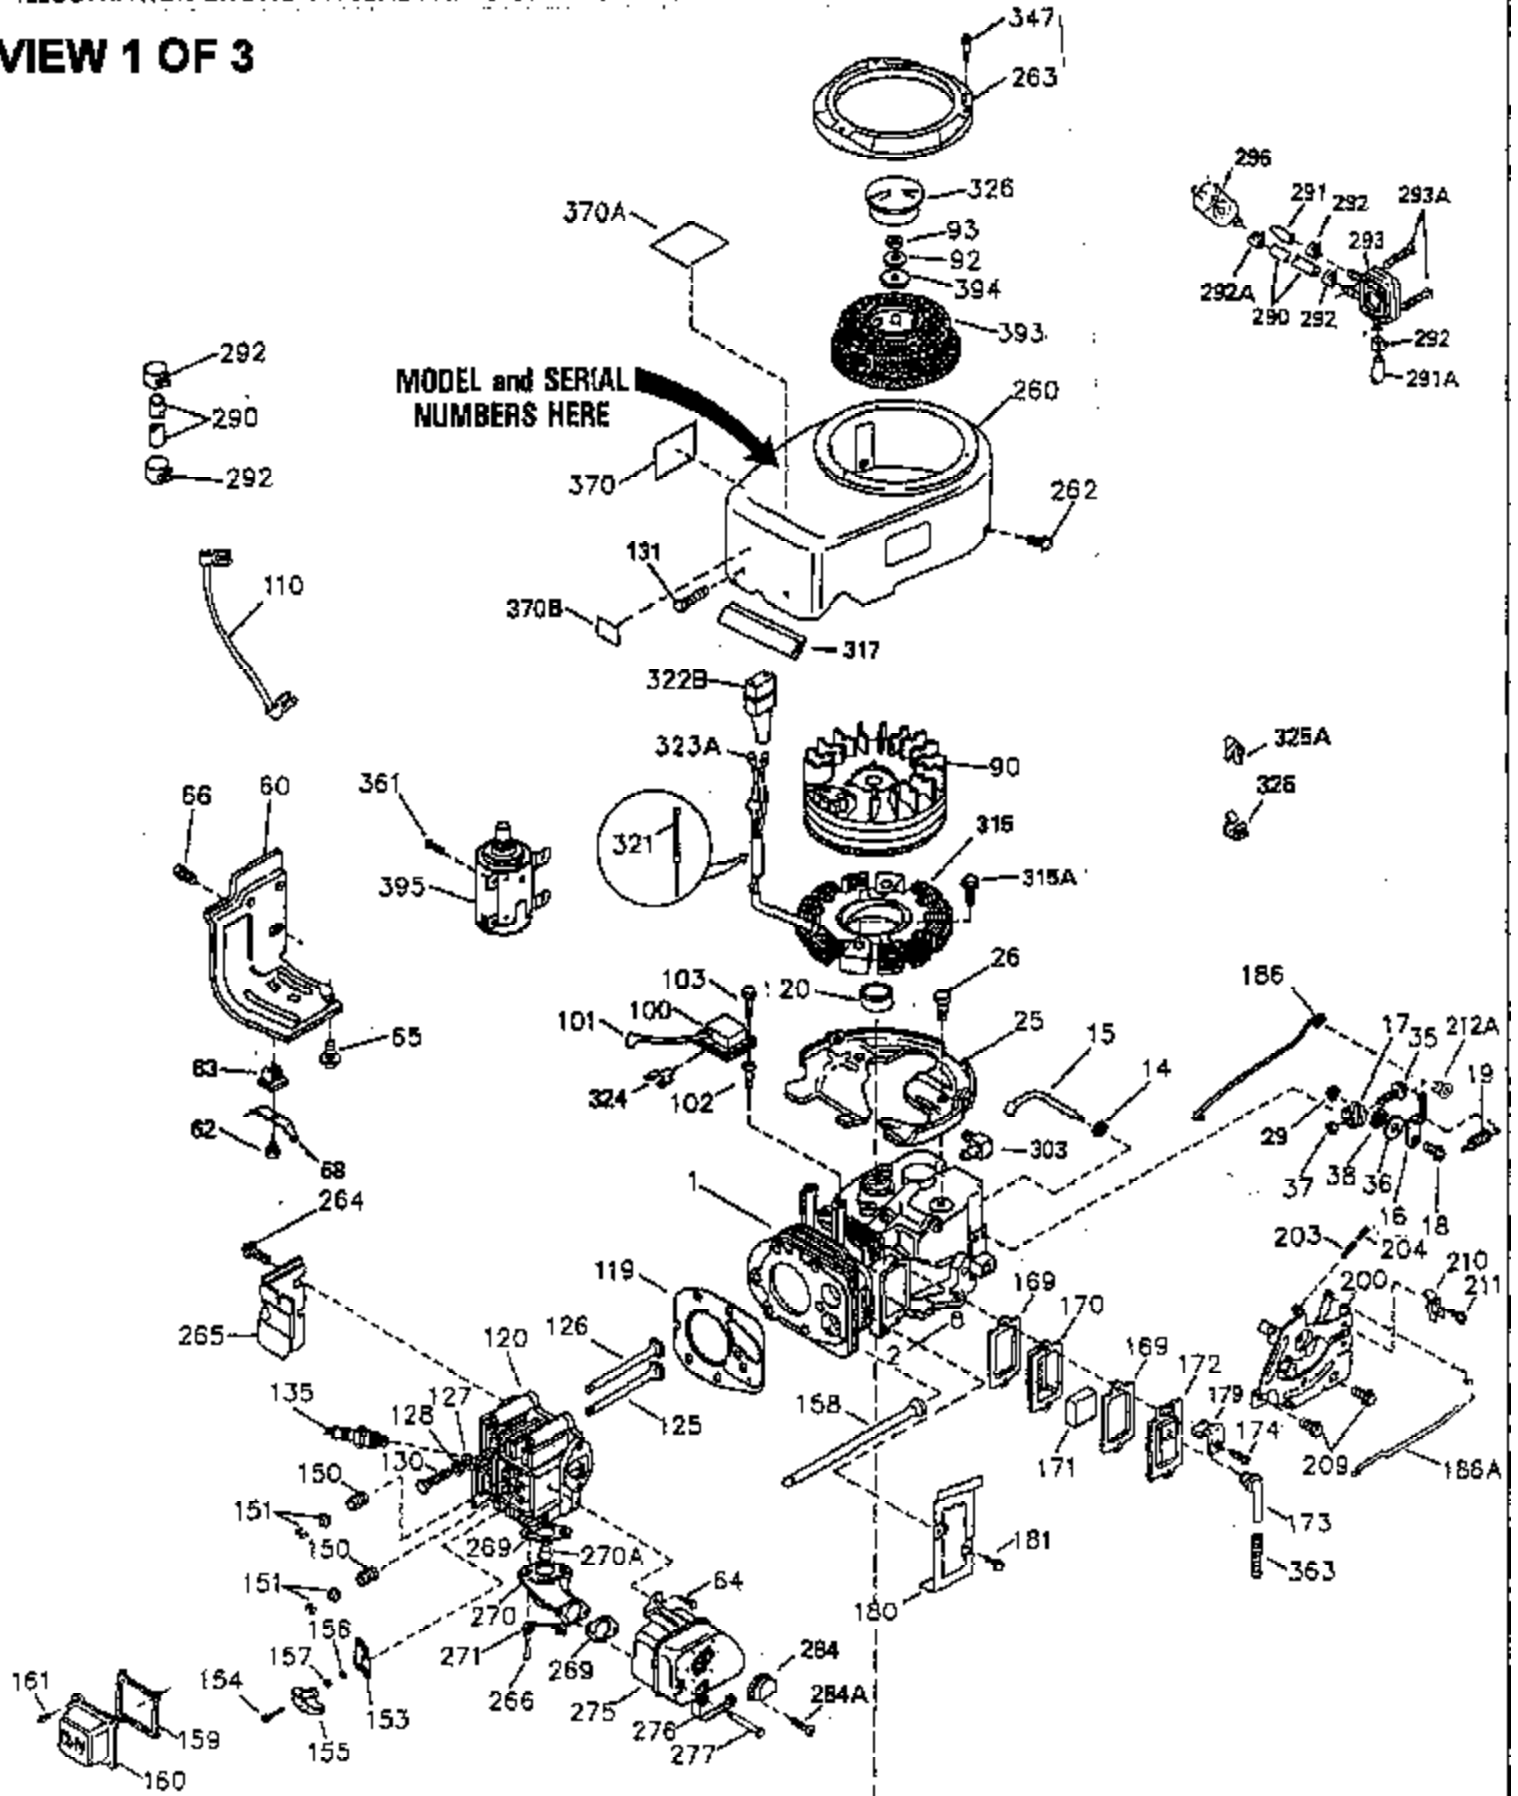

# VIEW 1 OF 3

CONTINUED TO PAGE 3

Ref #	Part Number	Qty	Description
1	35943	1	Cylinder (Incl. 2 & 20)
2	27652	2	Dowel Pin
14	28277	2	Washer
15	35324	1	Governor Rod
16	36284	1	Governor Lever (Incl. 212A)
17	29916	1	Governor Lever Clamp
18	650548	1	Screw, 8-32 x 5/16"
19	35945	1	Extension Spring
20	35319	1	Oil Seal
25	35326	1	Blower Housing Baffle
26	650561	2	Screw, 1/4-20 x 5/8"
28	30322	1	Lock Nut, 8-32
35	29826	1	Screw, 10-32 x 3/4"
36	29918	1	Lock Washer
37	29216	1	Lock Nut, 10-32
38	29642	1	Retaining Ring
60	35316A	1	Blower Housing Extension
64	30063	2	Screw, Torx T-30, 1/4-20 x 1/2"
65	650128	1	Screw, 10-24 x 1/2"
90	611093	1	Flywheel (W/Ring Gear)
92	650880	1	Lock Washer
93	650881	1	Flywheel Nut
100	35135	1	Solid State Ignition
101	610118	1	Spark Plug Cover
102	650872	2	Solid State Mounting Stud
103	650814	2	Screw, Torx T-15, 10-24 x 1"
110	36225	1	Ground Wire
119	35946	1	* Cylinder Head Gasket
120	35948	1	Cylinder Head
125	35308	1	Exhaust Valve (Std.)
125	35433	1	Exhaust Valve (1/32" OS)
126	35309	1	Intake Valve (Std.)
126	35432	1	Intake Valve (1/32" OS)
127	650691	6	Washer
128	650690	6	Belleville Washer
130	650946	6	Screw, 5/16-18 x 2-45/64"
135	34645	1	Resistor Spark Plug (RN4C)
150	33507	2	Valve Spring
151	33508	2	Valve Spring Keeper
153	35949	1	Push Rod Guide
154	650945	1	Rocker Arm Stud
155	35950	1	Rocker Arm
156	650890	2	Lock Washer
157	650947	1	Lock Nut, 5/16-24
158	35951	2	Push Rod
159	35952	1	* Rocker Arm Cover Gasket
160	35953A	1	Rocker Arm Housing
161	30063	4	Screw, Torx T-30, 1/4-20 x 1/2"
169	27896A	2	* Valve Cover Gasket
170	28423	1	Breather Body
171	28424	1	Breather Element
172	28425	1	Valve Cover
173	35350	1	Breather Tube
174	650128	2	Screw, 10-24 x 1/2"
180	35954	1	Blower Housing Extension
181	30200	2	Screw, 10-24 x 9/16"
186	36285	1	Governor Link
186A	35957	1	Choke Link