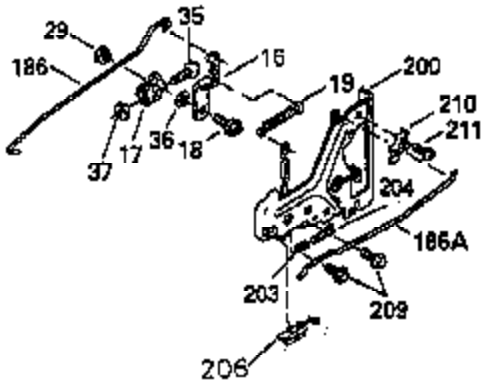

ILLUSTRATION SHOWS TYPICAL PARTS ONLY. ORDER PART NUMBER. PARTS NOT LISTED ARE SUPPLIED BY OEM.

VIEW 3 OF 3

Ref #	Part Number	Qty	Description
16	36284	1	Governor Lever (Incl. 212A)
17	29916	1	Governor Lever Clamp
18	650548	1	Screw, 8-32 x 5/16"
19	35945	1	Extension Spring
28	30322	1	Lock Nut, 8-32
35	29826	1	Screw, 10-32 x 3/4"
36	29918	1	Lock Washer
37	29216	1	Lock Nut, 10-32
92	650880	1	Lock Washer
93	650881	1	Flywheel Nut
186A	35957	1	Choke Link
186	36285	1	Governor Link
200	35956	1	Control Bracket (Incl. 203 & 204)
203	33802	1	Compression Spring
204	650777	1	Screw, 6-32 x 21/32"
209	650902	2	Screw, 10-32 x 7/16"
210	27793	1	Conduit Clip
211	28942	1	Screw, 10-32 x 3/8"
238	650875	2	Screw, 10-32 x 5-1/4"
245A	35404	1	Air Cleaner Filter
260	35964	1	Blower Housing
261	30063	2	Screw, Torx T-30, 1/4-20 x 1/2"
264A	650273	1	Screw, 5/16-18 x 5/8"
286	35962	1	Cup & Screen
308	33997	1	Filler Tube Clip
308A	35437	1	Fill Tube Clip
314	650873	2	Screw, 1/4-20 x 3/4"
315	611116	1	Alternator Coil (3 Amp DC) (Incl.321, 322,323)
321	611161	1	Diode
322	611117	1	Connector Body
323	611118	2	Terminal
337	36407	1	Deflector