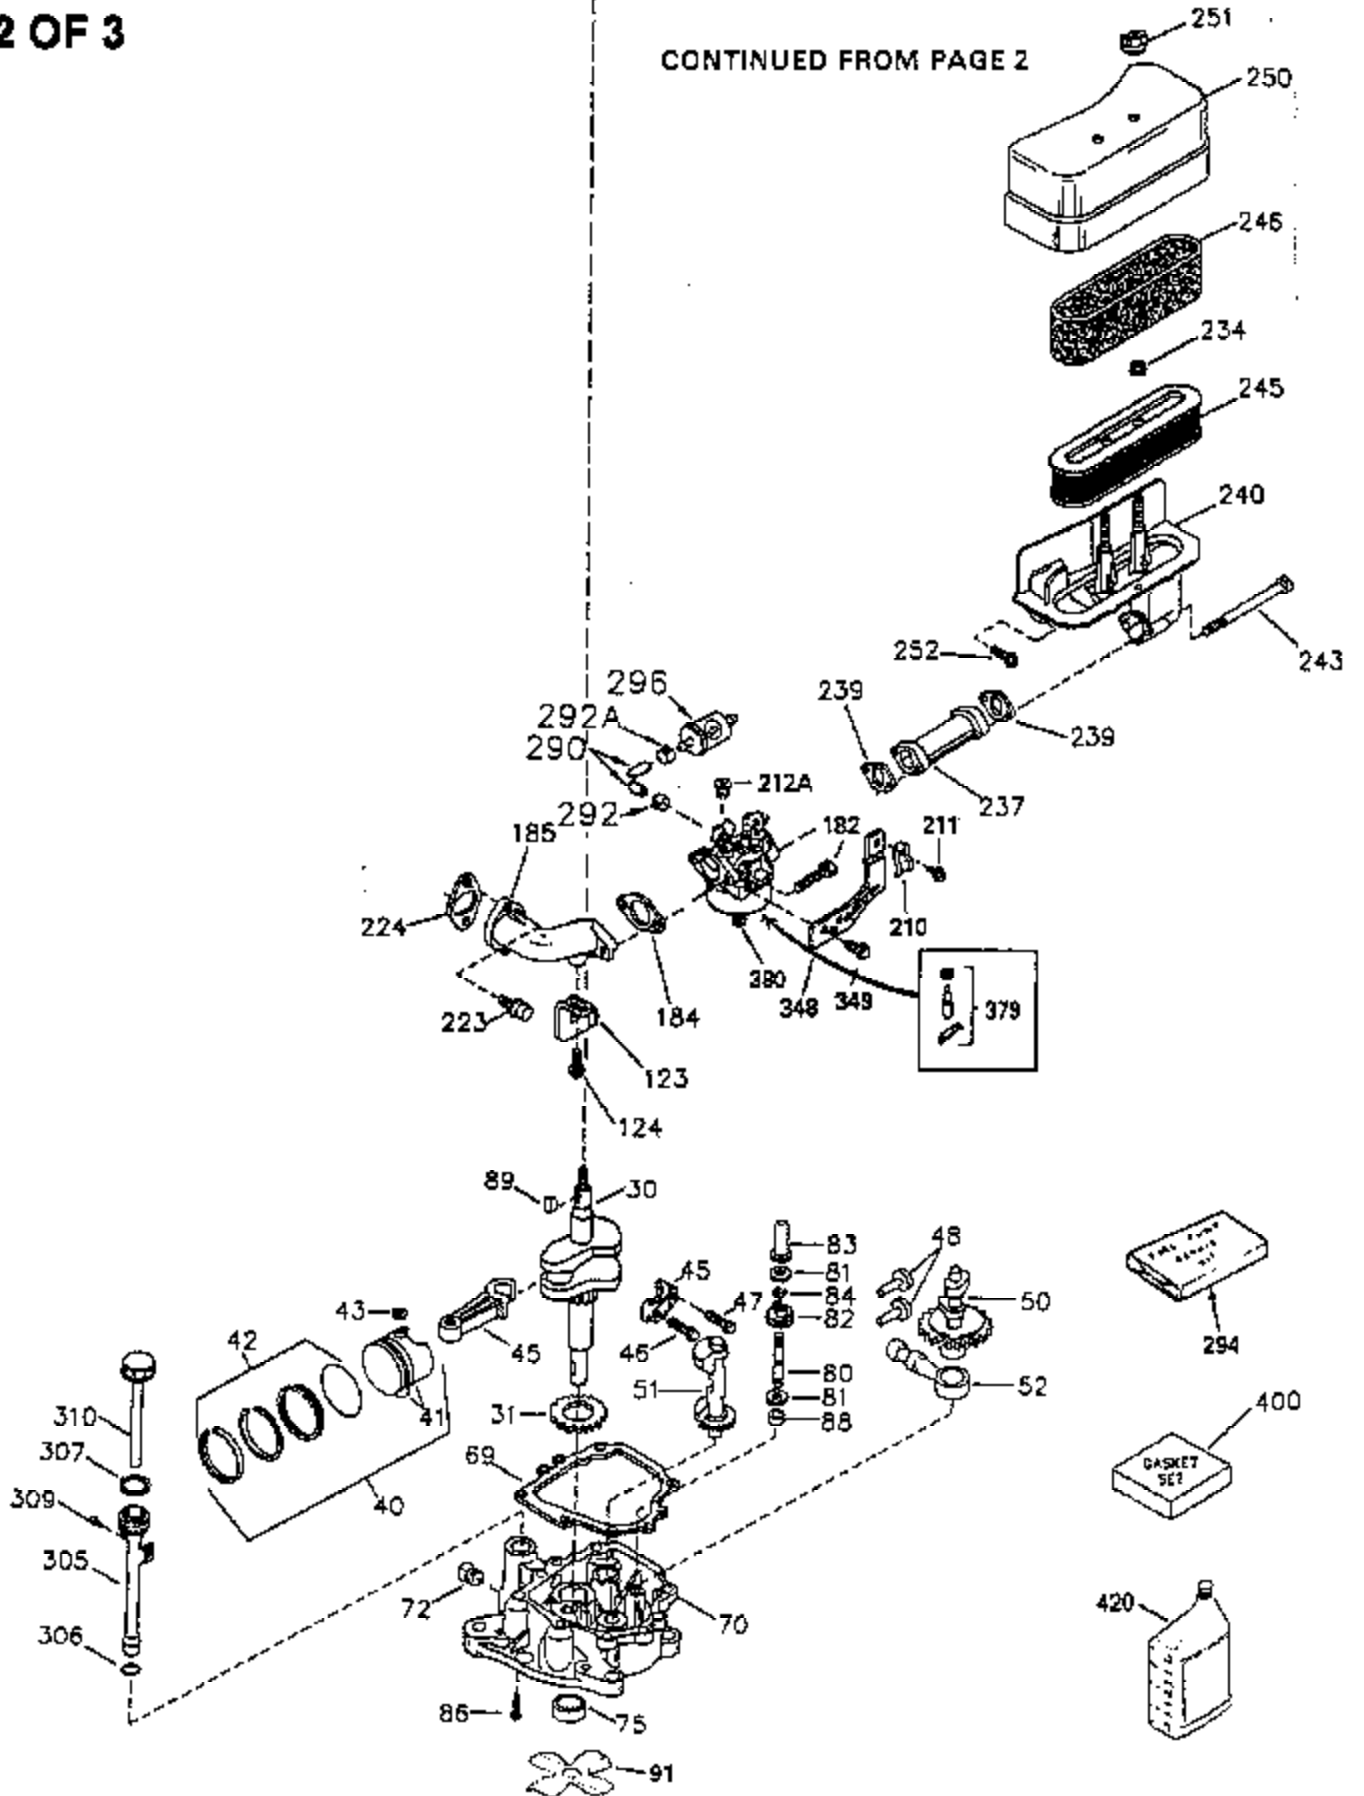

ILLUSTRATION SHOWS TYPICAL PARTS ONLY. ORDER BY PART NUMBER. PARTS NOT LISTED ARE SUPPLIED BY DEM.

VIEW 2 OF 3

CONTINUED FROM PAGE 2

Ref #	Part Number	Qty	Description
28	30322	1	Lock Nut, 8-32
30	35336B	1	Crankshaft
31	35327	1	Counterbalance Gear
40	35776	1	Piston, Pin & Ring Set (Std.)
40	35777	1	Piston, Pin & Ring Set (.010" OS)
40	35778	1	Piston, Pin & Ring Set (.020" OS)
41	35773	1	Piston & Pin Ass'y. (Std.) (Incl. 43)
41	35774	1	Piston & Pin Ass'y. (.010" OS) (Incl. 43)
41	35775	1	Piston & Pin Ass'y. (.020" OS) (Incl. 43)
42	35779	1	Ring Set (Std.)
42	35780	1	Ring Set (.010" OS)
42	35781	1	Ring Set (.020" OS)
43	35772	2	Piston Pin Retaining Ring
45	35330A	1	Connecting Rod Ass'y. (Incl. 46 & 47)
46	650908	1	Connecting Rod Bolt
47	650882	1	Connecting Rod Bolt
48	35313	2	Valve Lifter
50	35939	1	Camshaft (MCR)
51	35315A	1	Counterbalance Weight
52	31356	1	Oil Pump Ass'y.
69	35317	1	* Mounting Flange Gasket
70	35711A	1	Mounting Flange (Incl. 72, 75 & 80)
72	31927	1	Oil Drain Plug
75	35319	1	Oil Seal
80	35712	1	Governor Shaft
81	35479	2	Washer
82	35321	1	Governor Gear Ass'y.
83	35322	1	Governor Spool
84	29193	1	Retaining Ring
86	650833	7	Screw, 1/4-20 x 1-3/16"
88	31707A	1	Spacer
89	32589	1	Flywheel Key
123	35288	1	Intake Pipe Brace
124	650738	2	Screw, 1/4-20 x 5/8"
182	650517	2	Screw, 1/4-20 x 27/32"
184	33263	1	* Carburetor To Intake Pipe Gasket
185	35955	1	Intake Pipe
210	27793	1	Conduit Clip
211	28942	1	Screw, 10-32 x 3/8"
212A	36288	2	Bushing
223	650971	2	Screw, Torx T-30, 5/16-18 x 7/8"
224	35958	1	* Intake Pipe Gasket
234	650825	1	Nut & Lock Washer, 1/4-20
237	35286	1	Air Cleaner Adapter
238	650875	2	Screw, 10-32 x 5-1/4"
239	33629	2	* Air Cleaner Gasket
240	35960	1	Air Cleaner Body (Incl. 239)
245A	35404	1	Air Cleaner Filter
245	35403	1	Air Cleaner Filter (Incl. 234)
250	35961	1	Air Cleaner Cover
251	650886	2	Wing Nut, 1/4-20
261	30063	2	Screw, Torx T-30, 1/4-20 x 1/2"
264A	650273	1	Screw, 5/16-18 x 5/8"
290	30705	1	Fuel Line
292	26460	1	Fuel Line Clamp
305	35574	1	Oil Fill Tube
307	35499	1	"O" Ring
308	33997	1	Filler Tube Clip