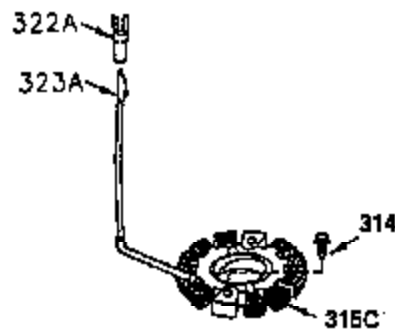

ILLUSTRATION SHOWS TYPICAL PARTS ONLY. ORDER PART NUMBER. PARTS NOT LISTED ARE SUPPLIED BY OEM.

VIEW 3 OF 3

Ref #	Part Number	Qty	Description
16	36284	1	Governor Lever (Incl. 212A)
17	29916	1	Governor Lever Clamp
18	650548	1	Screw, 8-32 x 5/16"
19	35945	1	Extension Spring
28	30322	1	Lock Nut, 8-32
35	29826	1	Screw, 10-32 x 3/4"
36	29918	1	Lock Washer
37	29216	1	Lock Nut, 10-32
92	650880	1	Lock Washer
93	650881	1	Flywheel Nut
186A	35957	1	Choke Link
186	36285	1	Governor Link
200	35956	1	Control Bracket (Incl. 203 & 204)
203	33802	1	Compression Spring
204	650777	1	Screw, 6-32 x 21/32"
209	650902	2	Screw, 10-32 x 7/16"
210	27793	1	Conduit Clip
211	28942	1	Screw, 10-32 x 3/8"
238	650875	2	Screw, 10-32 x 5-1/4"
245A	35404	1	Air Cleaner Filter
260	35964	1	Blower Housing
261	30063	2	Screw, Torx T-30, 1/4-20 x 1/2"
264A	650273	1	Screw, 5/16-18 x 5/8"
286	35962	1	Cup & Screen
308	33997	1	Filler Tube Clip
308A	35437	1	Fill Tube Clip
314	650873	2	Screw, 1/4-20 x 3/4"
315	611116	1	Alternator Coil (3 Amp DC) (Incl.321, 322,323)
321	611161	1	Diode
322	611117	1	Connector Body
323	611118	2	Terminal
337	36407	1	Deflector