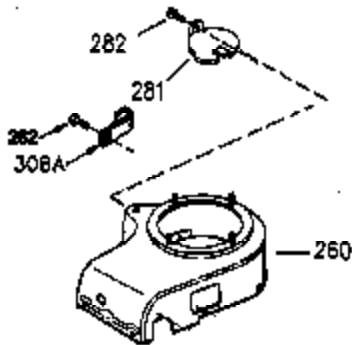

Ref #	Part Number	Qty	Description
64	650990	2	Screw, Torx T-30, 1/4-20 x 15/32"
92	650880	1	Lock Washer
93	650881	1	Flywheel Nut
260	35964	1	Blower Housing
262	29747B	2	Screw, Torx T-40, 5/16-24 x 21/32"
286	35962	1	Cup & Screen
308A	35437	1	Fill Tube Clip
314	650873	2	Screw, 1/4-20 x 3/4"
315	611116	1	Alternator Coil (3 Amp DC) (Incl.321, 322,323)
321	611161	1	Diode
322	611117	1	Connector Body
323	611118	2	Terminal
370B	35274	1	Instruction Decal
394A	650948	1	Washer