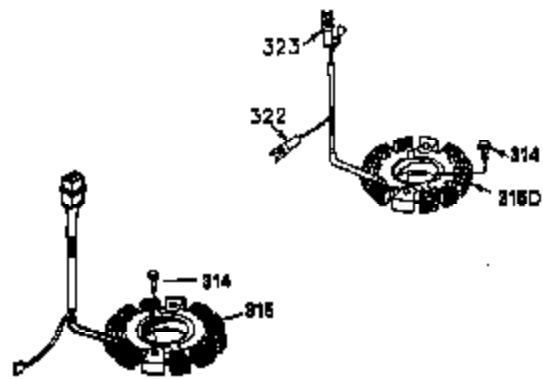

Ref #	Part Number	Qty	Description
64	650990	2	Screw, Torx T-30, 1/4-20 x 15/32"
92	650880	1	Lock Washer
93	650881	1	Flywheel Nut
260	35964	1	Blower Housing
262	29747B	2	Screw, Torx T-40, 5/16-24 x 21/32"
286	35962	1	Cup & Screen
308A	35437	1	Fill Tube Clip
314	650873	2	Screw, 1/4-20 x 3/4"
315	611116	1	Alternator Coil (3 Amp DC) (Incl.321, 322,323)
321	611161	1	Diode
322	611117	1	Connector Body
323	611118	2	Terminal
370B	35274	1	Instruction Decal
394A	650948	1	Washer