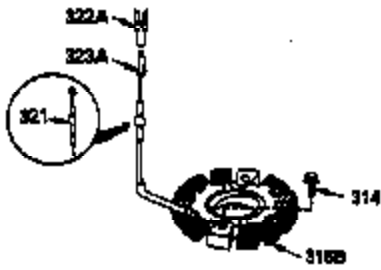

Ref #	Part Number	Qty	Description
64	650990	2	Screw, Torx T-30, 1/4-20 x 15/32"
92	650880	1	Lock Washer
93	650881	1	Flywheel Nut
260	35964	1	Blower Housing
262	29747B	2	Screw, Torx T-40, 5/16-24 x 21/32"
286	35962	1	Cup & Screen
308A	35437	1	Fill Tube Clip
314	650873	2	Screw, 1/4-20 x 3/4"
315	611116	1	Alternator Coil (3 Amp DC) (Incl.321, 322,323)
321	611161	1	Diode
322	611117	1	Connector Body
323	611118	2	Terminal
370B	35274	1	Instruction Decal
394A	650948	1	Washer