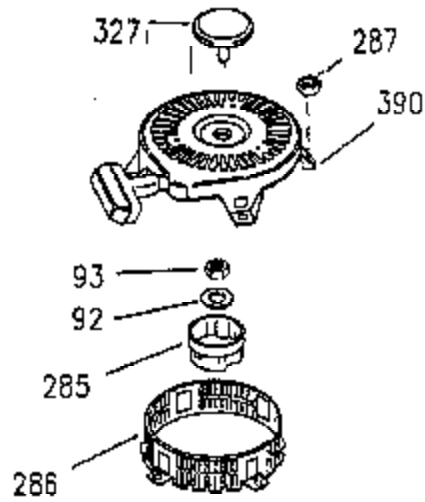

ILLUSTRATION SHOWS TYPICAL PARTS ONLY. ORDER PART NUMBER. PARTS NOT LISTED ARE SUPPLIED BY OEM.

VIEW 3 OF 3

Ref #	Part Number	Qty	Description
16	36284	1	Governor Lever (Incl. 212A)
17	29916	1	Governor Lever Clamp
18	650548	1	Screw, 8-32 x 5/16"
19	35945	1	Extension Spring
28	30322	1	Lock Nut, 8-32
35	29826	1	Screw, 10-32 x 3/4"
36	29918	1	Lock Washer
37	29216	1	Lock Nut, 10-32
92	650880	1	Lock Washer
93	650881	1	Flywheel Nut
186A	35957	1	Choke Link
186	36285	1	Governor Link
200	35956	1	Control Bracket (Incl. 203 & 204)
203	33802	1	Compression Spring
204	650777	1	Screw, 6-32 x 21/32"
209	650902	2	Screw, 10-32 x 7/16"
210	27793	1	Conduit Clip
211	28942	1	Screw, 10-32 x 3/8"
238	650875	2	Screw, 10-32 x 5-1/4"
245A	35404	1	Air Cleaner Filter
260	35964	1	Blower Housing
261	30063	2	Screw, Torx T-30, 1/4-20 x 1/2"
286	35962	1	Cup & Screen
308A	35437	1	Fill Tube Clip
308	33997	1	Filler Tube Clip
314	650873	2	Screw, 1/4-20 x 3/4"
315	611176	1	Alternator Coil (5 Amp DC) (Incl. 322 & 323)
319	650735	2	Screw, 10-24 x 3/8"
320	611175	1	Regulator
322	611117	1	Connector Body
323	611118	2	Terminal
337	36407	1	Deflector