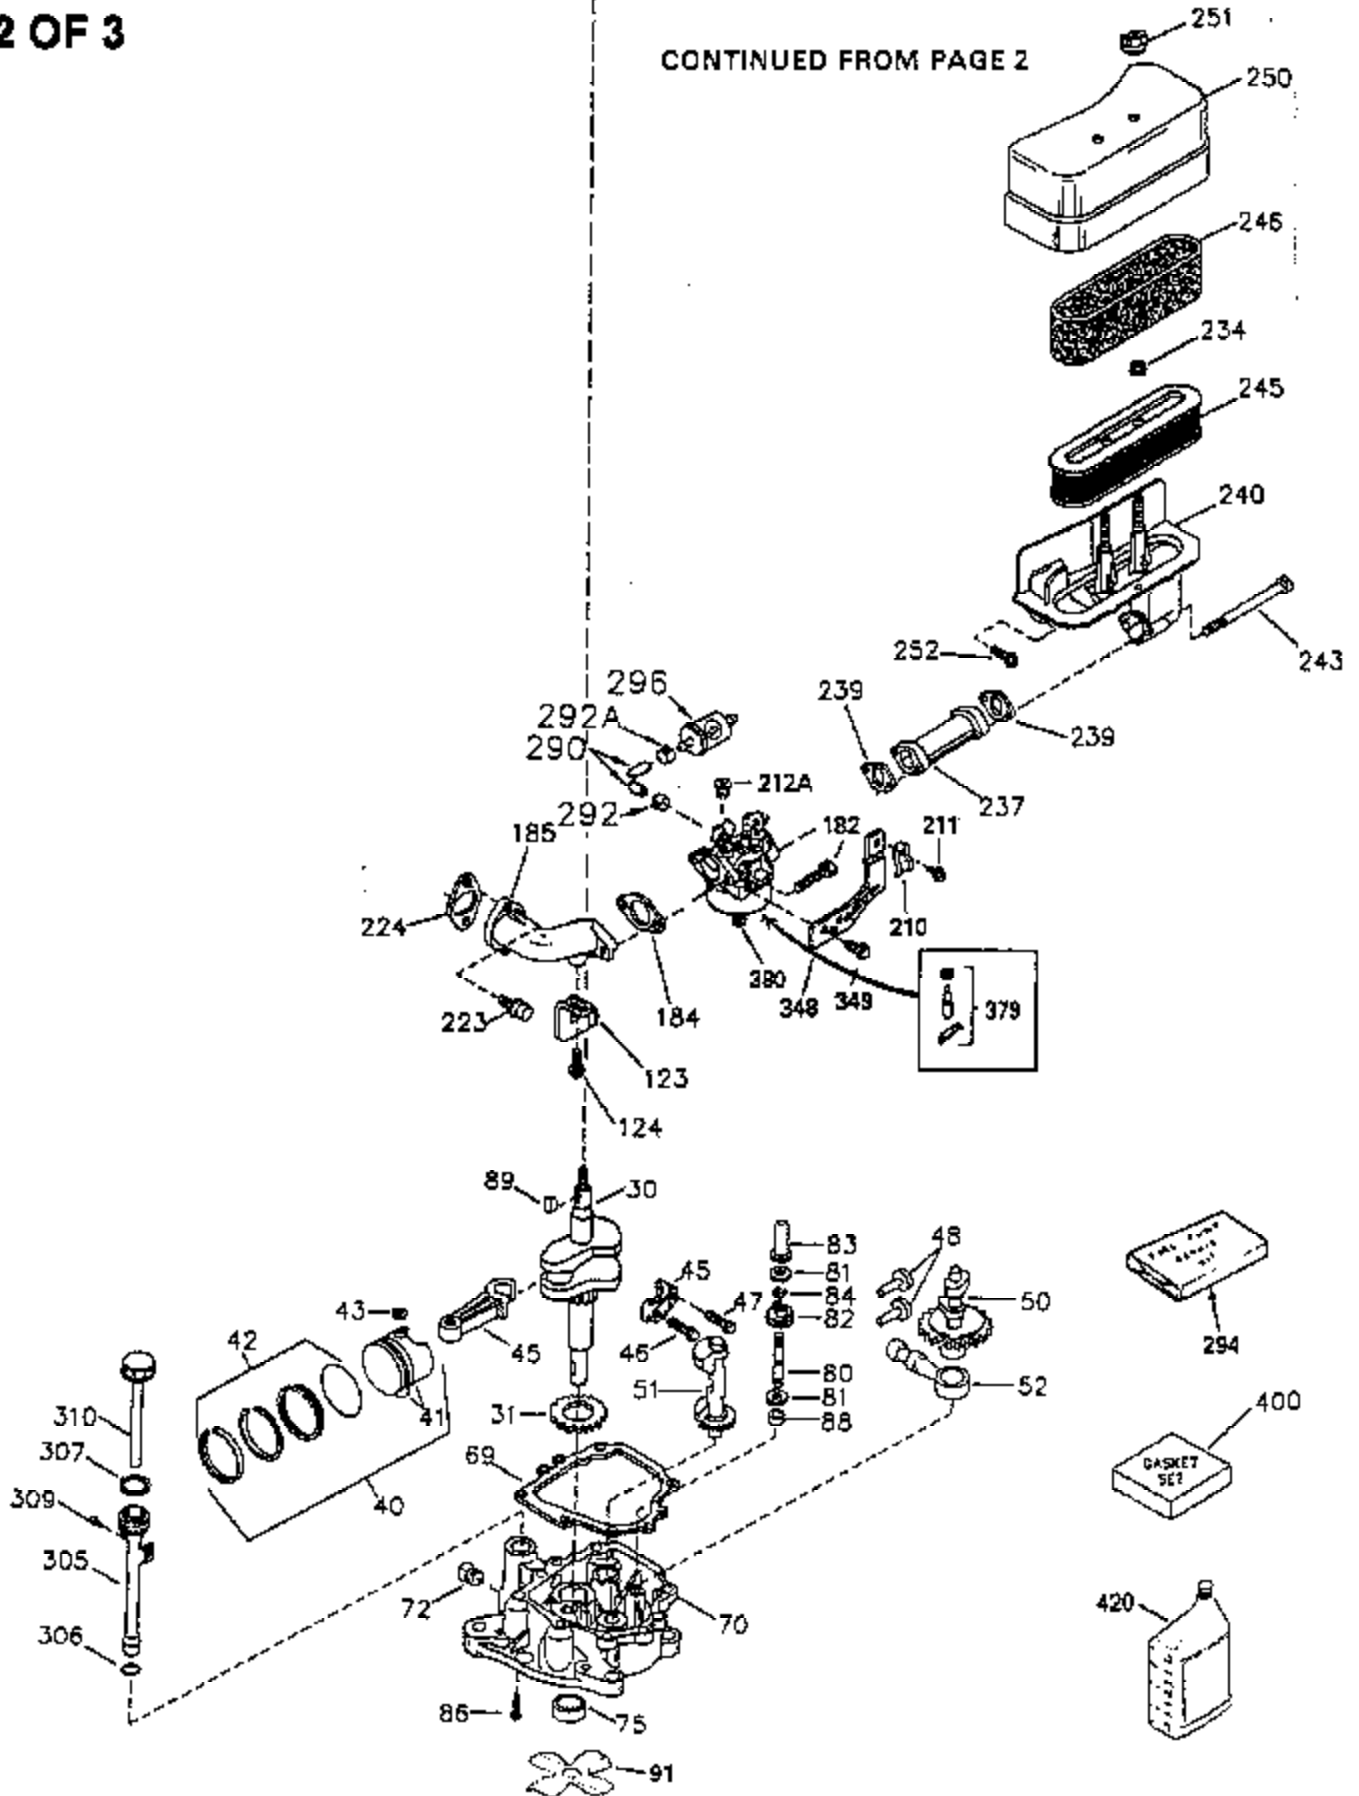

ILLUSTRATION SHOWS TYPICAL PARTS ONLY. ORDER BY PART NUMBER. PARTS NOT LISTED ARE SUPPLIED BY DEM.

VIEW 2 OF 3

CONTINUED FROM PAGE 2

Ref #	Part Number	Qty	Description
28	30322	1	Lock Nut, 8-32
30	35336B	1	Crankshaft
31	35327	1	Counterbalance Gear
40	35776	1	Piston, Pin & Ring Set (Std.)
40	35777	1	Piston, Pin & Ring Set (.010" OS)
40	35778	1	Piston, Pin & Ring Set (.020" OS)
41	35773	1	Piston & Pin Ass'y. (Std.) (Incl. 43)
41	35774	1	Piston & Pin Ass'y. (.010" OS) (Incl. 43)
41	35775	1	Piston & Pin Ass'y. (.020" OS) (Incl. 43)
42	35779	1	Ring Set (Std.)
42	35780	1	Ring Set (.010" OS)
42	35781	1	Ring Set (.020" OS)
43	35772	2	Piston Pin Retaining Ring
45	35330A	1	Connecting Rod Ass'y. (Incl. 46 & 47)
46	650908	1	Connecting Rod Bolt
47	650882	1	Connecting Rod Bolt
48	35313	2	Valve Lifter
50	35939	1	Camshaft (MCR)
51	35315A	1	Counterbalance Weight
52	31356	1	Oil Pump Ass'y.
69	35317	1	* Mounting Flange Gasket
70	35711A	1	Mounting Flange (Incl. 72, 75 & 80)
72	31927	1	Oil Drain Plug
75	35319	1	Oil Seal
80	35712	1	Governor Shaft
81	35479	2	Washer
82	35321	1	Governor Gear Ass'y.
83	35322	1	Governor Spool
84	29193	1	Retaining Ring
86	650833	7	Screw, 1/4-20 x 1-3/16"
88	31707A	1	Spacer
89	32589	1	Flywheel Key
123	35288	1	Intake Pipe Brace
124	650738	2	Screw, 1/4-20 x 5/8"
182	650517	2	Screw, 1/4-20 x 27/32"
184	33263	1	* Carburetor To Intake Pipe Gasket
185	35955	1	Intake Pipe
210	27793	1	Conduit Clip
211	28942	1	Screw, 10-32 x 3/8"
212A	36288	2	Bushing
223	650971	2	Screw, Torx T-30, 5/16-18 x 7/8"
224	35958	1	* Intake Pipe Gasket
234	650825	1	Nut & Lock Washer, 1/4-20
237	35286	1	Air Cleaner Adapter
238	650875	2	Screw, 10-32 x 5-1/4"
239	33629	2	* Air Cleaner Gasket
240	35960	1	Air Cleaner Body (Incl. 239)
245	35403	1	Air Cleaner Filter (Incl. 234)
245A	35404	1	Air Cleaner Filter
250	35961	1	Air Cleaner Cover
251	650886	2	Wing Nut, 1/4-20
261	30063	2	Screw, Torx T-30, 1/4-20 x 1/2"
290	30705	1	Fuel Line
292	26460	2	Fuel Line Clamp
296	34279B	1	Fuel Filter
305	35574	1	Oil Fill Tube
307	35499	1	"O" Ring
308A	35437	1	Fill Tube Clip