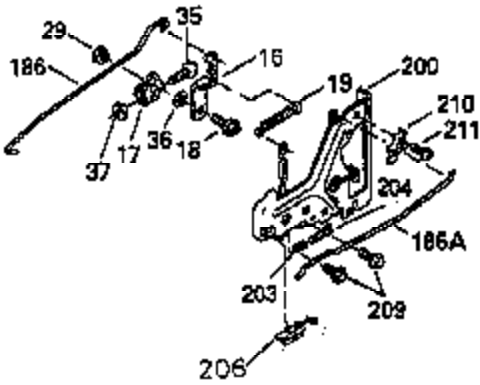

ILLUSTRATION SHOWS TYPICAL PARTS ONLY. ORDER PART NUMBER. PARTS NOT LISTED ARE SUPPLIED BY OEM.

VIEW 3 OF 3

Ref #	Part Number	Qty	Description
16	36284	1	Governor Lever (Incl. 212A)
17	29916	1	Governor Lever Clamp
18	650548	1	Screw, 8-32 x 5/16"
19	35945	1	Extension Spring
28	30322	1	Lock Nut, 8-32
35	29826	1	Screw, 10-32 x 3/4"
36	29918	1	Lock Washer
37	29216	1	Lock Nut, 10-32
92	650880	1	Lock Washer
93	650881	1	Flywheel Nut
186A	35957	1	Choke Link
186	36285	1	Governor Link
200	35956	1	Control Bracket (Incl. 203 & 204)
203	33802	1	Compression Spring
204	650777	1	Screw, 6-32 x 21/32"
209	650902	2	Screw, 10-32 x 7/16"
210	27793	1	Conduit Clip
211	28942	1	Screw, 10-32 x 3/8"
238	650875	2	Screw, 10-32 x 5-1/4"
245A	35404	1	Air Cleaner Filter
260	35964	1	Blower Housing
261	30063	2	Screw, Torx T-30, 1/4-20 x 1/2"
286	35962	1	Cup & Screen
308A	35437	1	Fill Tube Clip
308	33997	1	Filler Tube Clip
314	650873	2	Screw, 1/4-20 x 3/4"
315	611176	1	Alternator Coil (5 Amp DC) (Incl. 322 & 323)
319	650735	2	Screw, 10-24 x 3/8"
320	611175	1	Regulator
322	611117	1	Connector Body
323	611118	2	Terminal
337	36407	1	Deflector