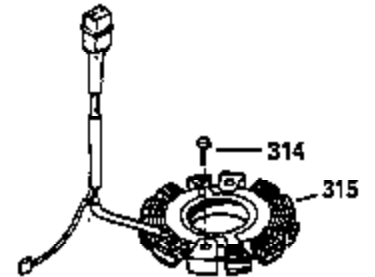

ILLUSTRATION SHOWS TYPICAL PARTS ONLY. ORDER PART NUMBER. PARTS NOT LISTED ARE SUPPLIED BY OEM.

VIEW 3 OF 3

Ref #	Part Number	Qty	Description
16	36284	1	Governor Lever (Incl. 212A)
17	29916	1	Governor Lever Clamp
18	650548	1	Screw, 8-32 x 5/16"
19	35945	1	Extension Spring
28	30322	1	Lock Nut, 8-32
35	29826	1	Screw, 10-32 x 3/4"
36	29918	1	Lock Washer
37	29216	1	Lock Nut, 10-32
92	650880	1	Lock Washer
93	650881	1	Flywheel Nut
186A	35957	1	Choke Link
186	36285	1	Governor Link
200	35956	1	Control Bracket (Incl. 203 & 204)
203	33802	1	Compression Spring
204	650777	1	Screw, 6-32 x 21/32"
209	650902	2	Screw, 10-32 x 7/16"
210	27793	1	Conduit Clip
211	28942	1	Screw, 10-32 x 3/8"
238	650875	2	Screw, 10-32 x 5-1/4"
245A	35404	1	Air Cleaner Filter
260	35964	1	Blower Housing
261	30063	2	Screw, Torx T-30, 1/4-20 x 1/2"
286	35962	1	Cup & Screen
308A	35437	1	Fill Tube Clip
308	33997	1	Filler Tube Clip
314	650873	2	Screw, 1/4-20 x 3/4"
315	611176	1	Alternator Coil (5 Amp DC) (Incl. 322 & 323)
319	650735	2	Screw, 10-24 x 3/8"
320	611175	1	Regulator
322	611117	1	Connector Body
323	611118	2	Terminal
337	36407	1	Deflector