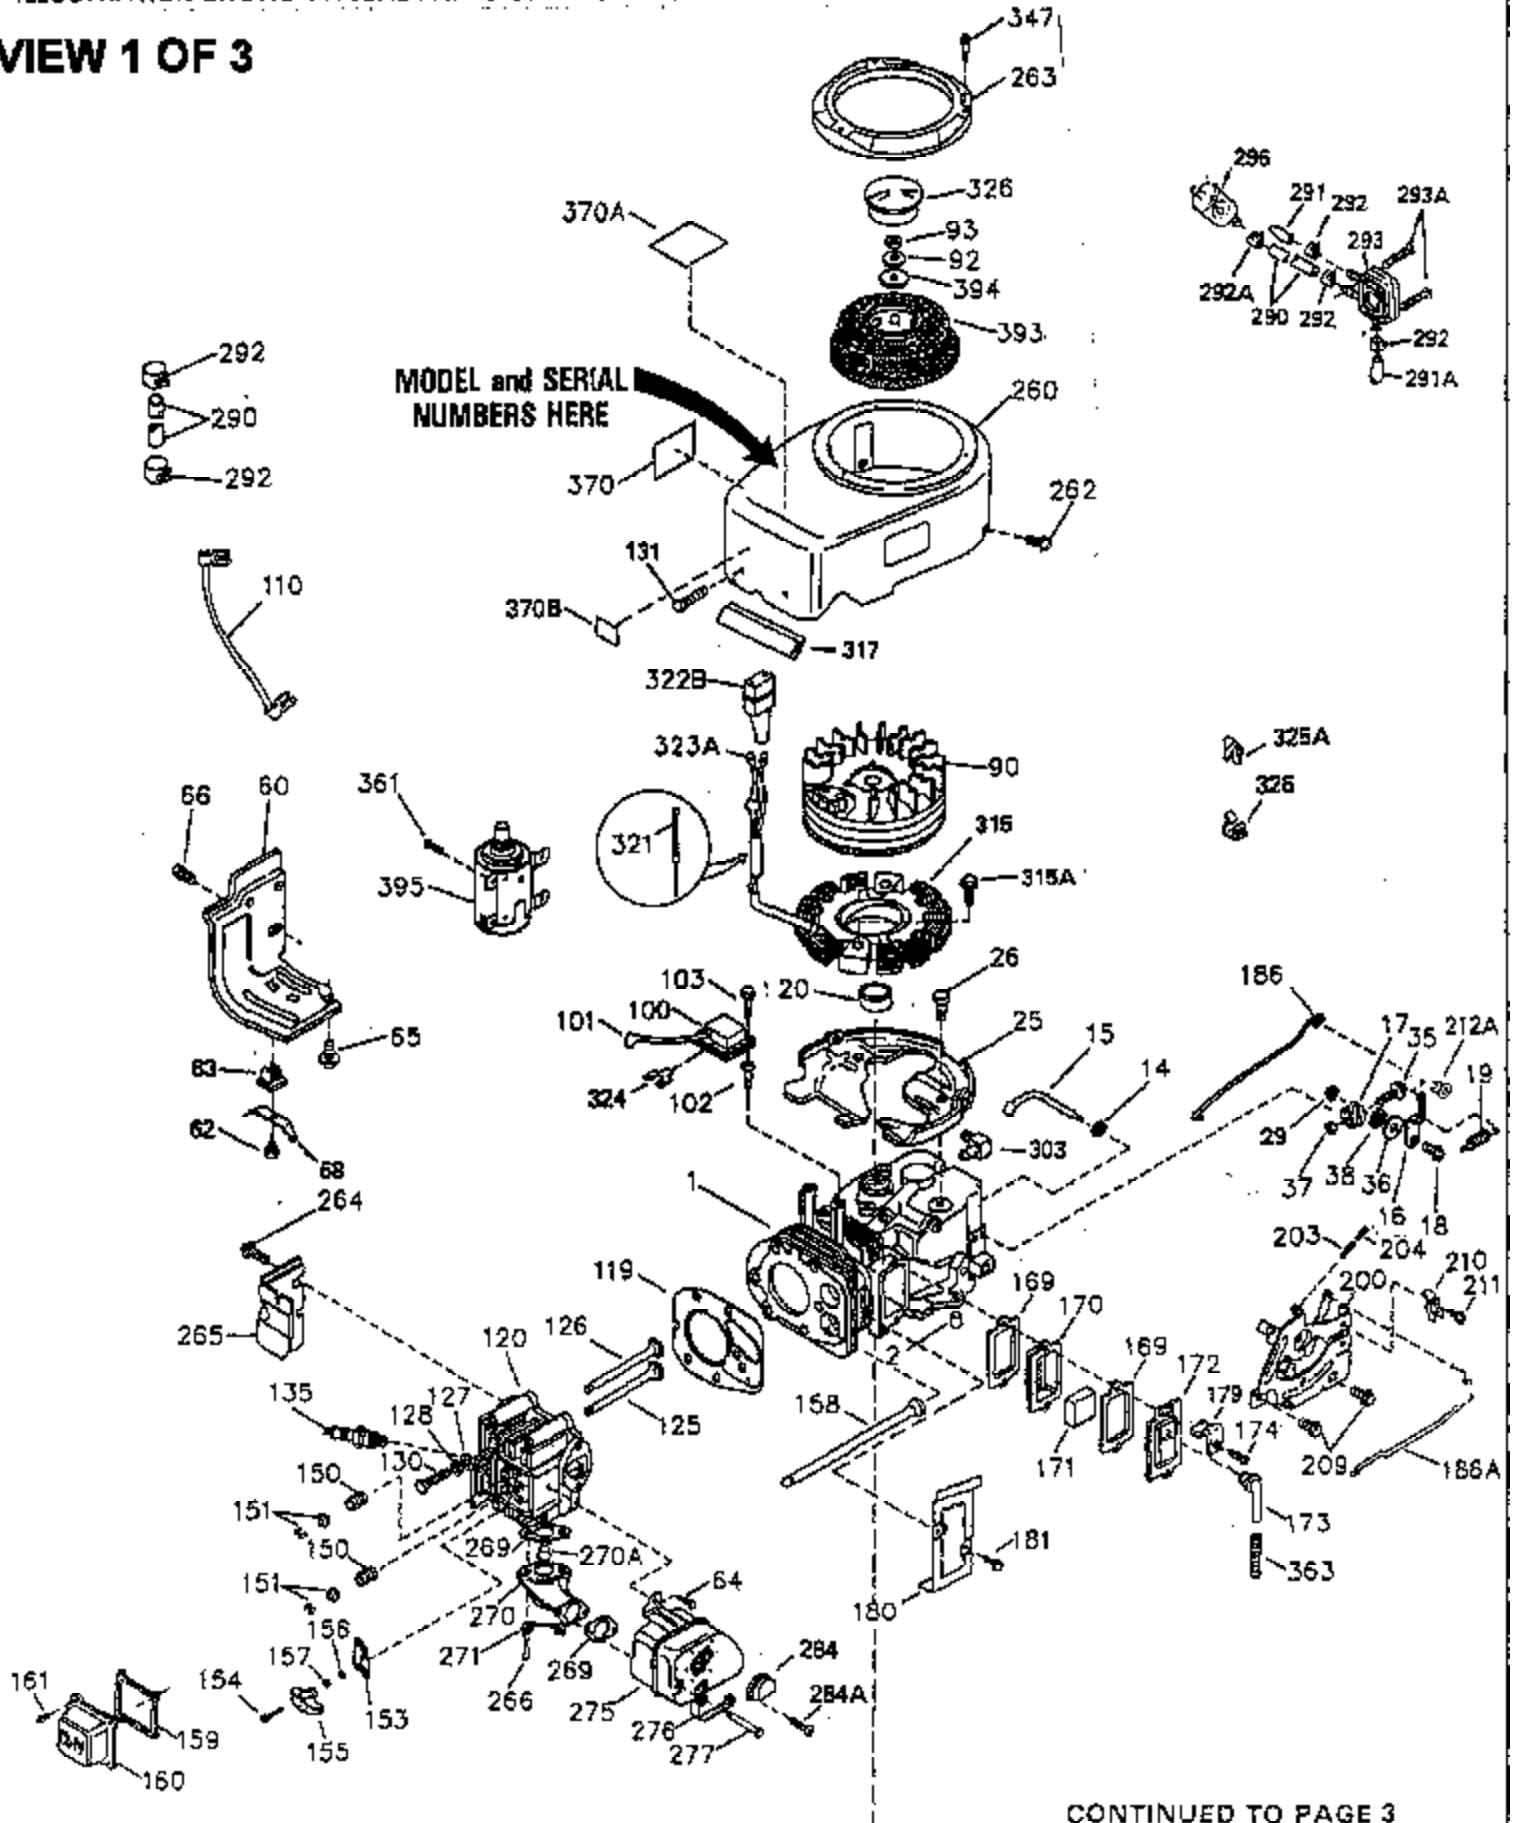

# VIEW 1 OF 3

CONTINUED TO PAGE 3

Ref #	Part Number	Qty	Description
1	35943	1	Cylinder (Incl. 2 & 20)
2	27652	2	Dowel Pin
14	28277	2	Washer
15	35324	1	Governor Rod
16	36284	1	Governor Lever (Incl. 212A)
17	29916	1	Governor Lever Clamp
18	650548	1	Screw, 8-32 x 5/16"
19	35945	1	Extension Spring
20	35319	1	Oil Seal
25	35326	1	Blower Housing Baffle
26	650561	2	Screw, 1/4-20 x 5/8"
28	30322	1	Lock Nut, 8-32
35	29826	1	Screw, 10-32 x 3/4"
36	29918	1	Lock Washer
37	29216	1	Lock Nut, 10-32
38	29642	1	Retaining Ring
60	35316A	1	Blower Housing Extension
62	650760	1	Screw, 8-32 x 3/8"
63	28545	1	Grommet
64	30063	2	Screw, Torx T-30, 1/4-20 x 1/2"
65	650128	1	Screw, 10-24 x 1/2"
68	33356	1	Ground Terminal
90	611177	1	Flywheel (W/Ring Gear)
92	650880	1	Lock Washer
93	650881	1	Flywheel Nut
100	35135	1	Solid State Ignition
101	610118	1	Spark Plug Cover
102	650872	2	Solid State Mounting Stud
103	650814	2	Screw, Torx T-15, 10-24 x 1"
110	35183	1	Ground Wire
119	35946	1	* Cylinder Head Gasket
120	35948	1	Cylinder Head
125	35308	1	Exhaust Valve (Std.)
125	35433	1	Exhaust Valve (1/32" OS)
126	35309	1	Intake Valve (Std.)
126	35432	1	Intake Valve (1/32" OS)
127	650691	6	Washer
128	650690	6	Belleville Washer
130	650946	6	Screw, 5/16-18 x 2-45/64"
135	34645	1	Resistor Spark Plug (RN4C)
150	33507	2	Valve Spring
151	33508	2	Valve Spring Keeper
153	35949	1	Push Rod Guide
154	650945	1	Rocker Arm Stud
155	35950	1	Rocker Arm
156	650890	2	Lock Washer
157	650947	1	Lock Nut, 5/16-24
158	35951	2	Push Rod
159	35952	1	* Rocker Arm Cover Gasket
160	35953A	1	Rocker Arm Housing
161	30063	4	Screw, Torx T-30, 1/4-20 x 1/2"
169	27896A	2	* Valve Cover Gasket
170	28423	1	Breather Body
171	28424	1	Breather Element
172	28425	1	Valve Cover
173	35350	1	Breather Tube
174	650128	2	Screw, 10-24 x 1/2"
180	35954	1	Blower Housing Extension