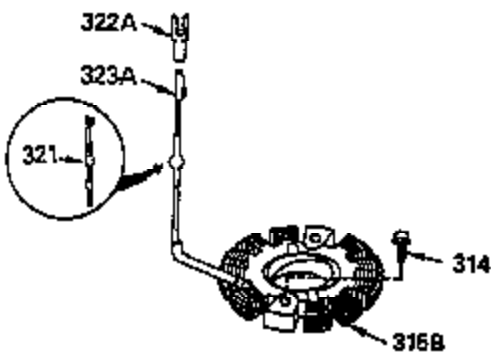

ILLUSTRATION SHOWS TYPICAL PARTS ONLY. ORDER PART NUMBER. PARTS NOT LISTED ARE SUPPLIED BY OEM.

VIEW 3 OF 3

Ref #	Part Number	Qty	Description
16	36284	1	Governor Lever (Incl. 212A)
17	29916	1	Governor Lever Clamp
18	650548	1	Screw, 8-32 x 5/16"
19	35945	1	Extension Spring
28	30322	1	Lock Nut, 8-32
35	29826	1	Screw, 10-32 x 3/4"
36	29918	1	Lock Washer
37	29216	1	Lock Nut, 10-32
92	650880	1	Lock Washer
93	650881	1	Flywheel Nut
186A	35957	1	Choke Link
186	36285	1	Governor Link
200	35956	1	Control Bracket (Incl. 203 & 204)
203	33802	1	Compression Spring
204	650777	1	Screw, 6-32 x 21/32"
209	650902	2	Screw, 10-32 x 7/16"
210	27793	1	Conduit Clip
211	28942	1	Screw, 10-32 x 3/8"
238	650875	2	Screw, 10-32 x 5-1/4"
245A	35404	1	Air Cleaner Filter
260	35964	1	Blower Housing
261	30063	2	Screw, Torx T-30, 1/4-20 x 1/2"
286	35962	1	Cup & Screen
308A	35437	1	Fill Tube Clip
308	33997	1	Filler Tube Clip
314	650873	2	Screw, 1/4-20 x 3/4"
315	611176	1	Alternator Coil (5 Amp DC) (Incl. 322 & 323)
319	650735	2	Screw, 10-24 x 3/8"
320	611175	1	Regulator
322	611117	1	Connector Body
323	611118	2	Terminal
337	36407	1	Deflector