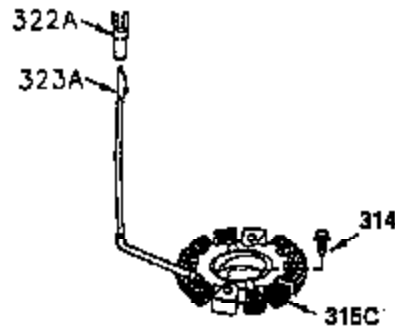

ILLUSTRATION SHOWS TYPICAL PARTS ONLY. ORDER PART NUMBER. PARTS NOT LISTED ARE SUPPLIED BY OEM.

VIEW 3 OF 3

Ref #	Part Number	Qty	Description
16	36284	1	Governor Lever (Incl. 212A)
17	29916	1	Governor Lever Clamp
18	650548	1	Screw, 8-32 x 5/16"
19	35945	1	Extension Spring
28	30322	1	Lock Nut, 8-32
35	29826	1	Screw, 10-32 x 3/4"
36	29918	1	Lock Washer
37	29216	1	Lock Nut, 10-32
92	650880	1	Lock Washer
93	650881	1	Flywheel Nut
186A	35957	1	Choke Link
186	36285	1	Governor Link
200	35956	1	Control Bracket (Incl. 203 & 204)
203	33802	1	Compression Spring
204	650777	1	Screw, 6-32 x 21/32"
209	650902	2	Screw, 10-32 x 7/16"
210	27793	1	Conduit Clip
211	28942	1	Screw, 10-32 x 3/8"
238	650875	2	Screw, 10-32 x 5-1/4"
245A	35404	1	Air Cleaner Filter
260	35964	1	Blower Housing
261	30063	2	Screw, Torx T-30, 1/4-20 x 1/2"
286	35962	1	Cup & Screen
308A	35437	1	Fill Tube Clip
308	33997	1	Filler Tube Clip
314	650873	2	Screw, 1/4-20 x 3/4"
315	611176	1	Alternator Coil (5 Amp DC) (Incl. 322 & 323)
319	650735	2	Screw, 10-24 x 3/8"
320	611175	1	Regulator
322	611117	1	Connector Body
323	611118	2	Terminal
337	36407	1	Deflector