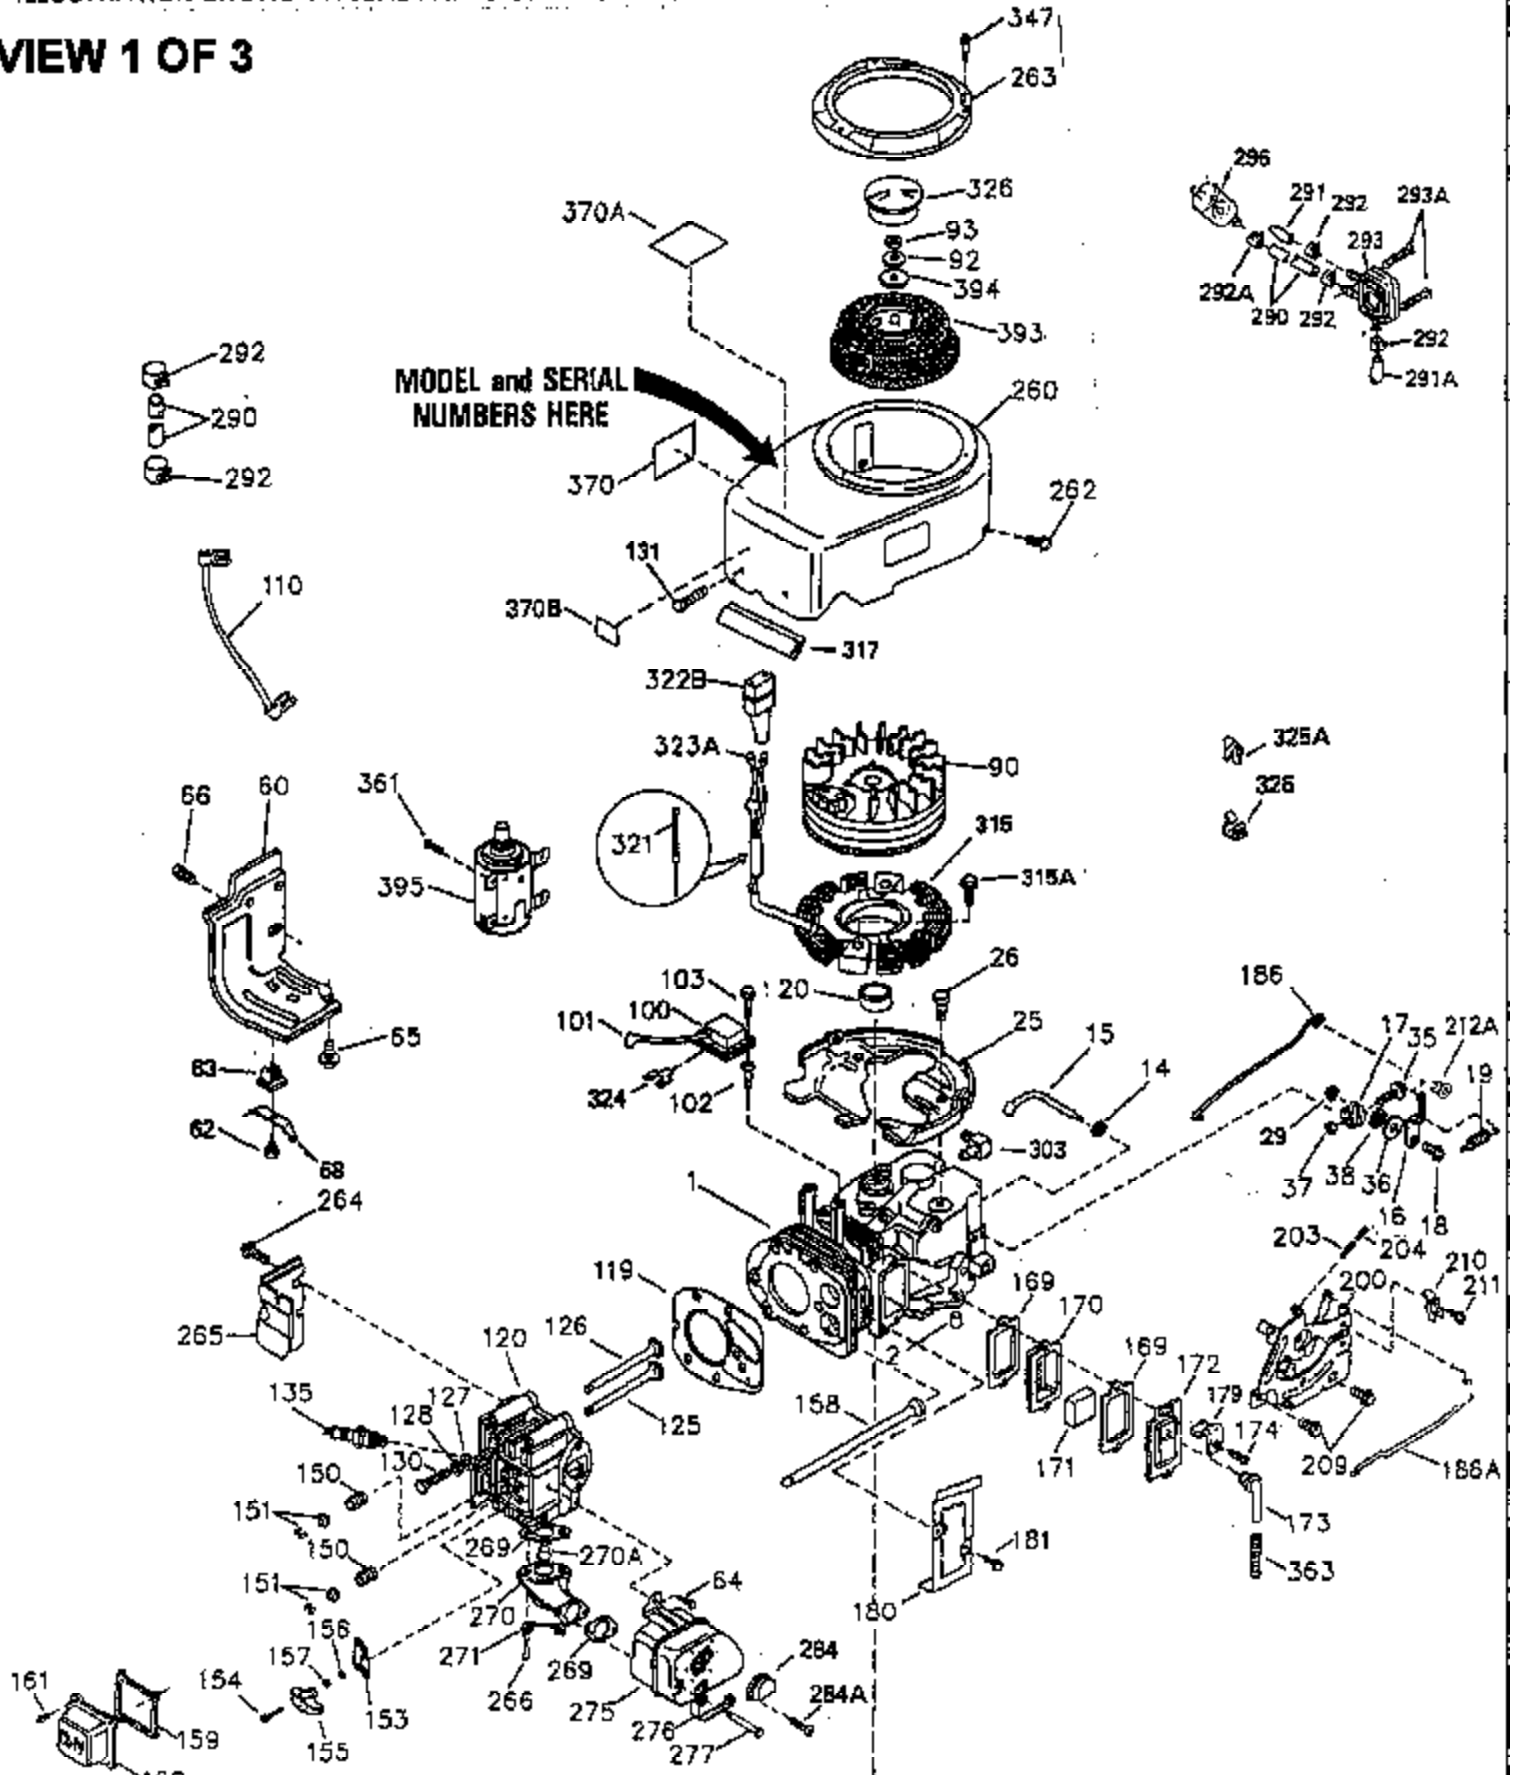

ILLUSTRATION SHOWS TYPICAL PARTS ONLY. ORDER BY PART NUMBER. PARTS NOT LISTED ARE SUPPLIED BY OEM.

VIEW 1 OF 3

CONTINUED TO PAGE 3

Ref #	Part Number	Qty	Description
1	35943	1	Cylinder (Incl. 2 & 20)
2	27652	2	Dowel Pin
14	28277	2	Washer
15	35324	1	Governor Rod
16	36284	1	Governor Lever (Incl. 212A)
17	29916	1	Governor Lever Clamp
18	650548	1	Screw, 8-32 x 5/16"
19	35945	1	Extension Spring
20	35319	1	Oil Seal
25	35326	1	Blower Housing Baffle
26	650561	2	Screw, 1/4-20 x 5/8"
28	30322	1	Lock Nut, 8-32
35	29826	1	Screw, 10-32 x 3/4"
36	29918	1	Lock Washer
37	29216	1	Lock Nut, 10-32
38	29642	1	Retaining Ring
60	35316A	1	Blower Housing Extension
64	30063	2	Screw, Torx T-30, 1/4-20 x 1/2"
65	650128	1	Screw, 10-24 x 1/2"
90	611093	1	Flywheel (W/Ring Gear)
92	650880	1	Lock Washer
93	650881	1	Flywheel Nut
100	35135	1	Solid State Ignition
101	610118	1	Spark Plug Cover
102	650872	2	Solid State Mounting Stud
103	650814	2	Screw, Torx T-15, 10-24 x 1"
110	36225	1	Ground Wire
119	35946	1	* Cylinder Head Gasket
120	35948	1	Cylinder Head
125	35308	1	Exhaust Valve (Std.)
125	35433	1	Exhaust Valve (1/32" OS)
126	35309	1	Intake Valve (Std.)
126	35432	1	Intake Valve (1/32" OS)
127	650691	6	Washer
128	650690	6	Belleville Washer
130	650946	6	Screw, 5/16-18 x 2-45/64"
135	34645	1	Resistor Spark Plug (RN4C)
150	33507	2	Valve Spring
151	33508	2	Valve Spring Keeper
153	35949	1	Push Rod Guide
154	650945	1	Rocker Arm Stud
155	35950	1	Rocker Arm
156	650890	2	Lock Washer
157	650947	1	Lock Nut, 5/16-24
158	35951	2	Push Rod
159	35952	1	* Rocker Arm Cover Gasket
160	35953A	1	Rocker Arm Housing
161	30063	4	Screw, Torx T-30, 1/4-20 x 1/2"
169	27896A	2	* Valve Cover Gasket
170	28423	1	Breather Body
171	28424	1	Breather Element
172	28425	1	Valve Cover
173	35350	1	Breather Tube
174	650128	2	Screw, 10-24 x 1/2"
180	35954	1	Blower Housing Extension
181	30200	2	Screw, 10-24 x 9/16"
186	36285	1	Governor Link
186A	35957	1	Choke Link