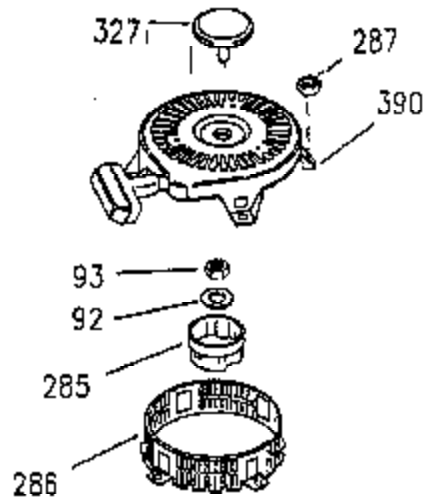

ILLUSTRATION SHOWS TYPICAL PARTS ONLY. ORDER PART NUMBER. PARTS NOT LISTED ARE SUPPLIED BY OEM.

VIEW 3 OF 3

Ref #	Part Number	Qty	Description
16	36284	1	Governor Lever (Incl. 212A)
17	29916	1	Governor Lever Clamp
18	650548	1	Screw, 8-32 x 5/16"
19	35945	1	Extension Spring
28	30322	1	Lock Nut, 8-32
35	29826	1	Screw, 10-32 x 3/4"
36	29918	1	Lock Washer
37	29216	1	Lock Nut, 10-32
92	650880	1	Lock Washer
93	650881	1	Flywheel Nut
186A	35957	1	Choke Link
186	36285	1	Governor Link
200	35956	1	Control Bracket (Incl. 203 & 204)
203	33802	1	Compression Spring
204	650777	1	Screw, 6-32 x 21/32"
209	650902	2	Screw, 10-32 x 7/16"
210	27793	1	Conduit Clip
211	28942	1	Screw, 10-32 x 3/8"
238	650875	2	Screw, 10-32 x 5-1/4"
245A	35404	1	Air Cleaner Filter
260	35964	1	Blower Housing
261	30063	2	Screw, Torx T-30, 1/4-20 x 1/2"
264A	650273	1	Screw, 5/16-18 x 5/8"
286	35962	1	Cup & Screen
308	33997	1	Filler Tube Clip
308A	35437	1	Fill Tube Clip
314	650873	2	Screw, 1/4-20 x 3/4"
315	611116	1	Alternator Coil (3 Amp DC) (Incl.321, 322,323)
321	611161	1	Diode
322	611117	1	Connector Body
323	611118	2	Terminal
337	36407	1	Deflector