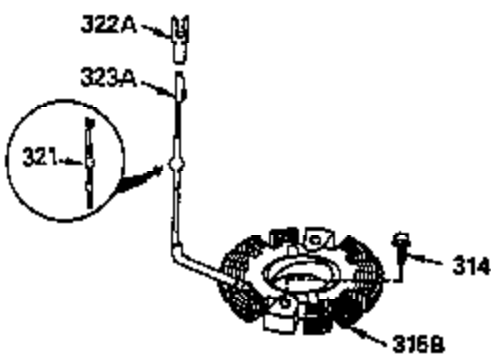

ILLUSTRATION SHOWS TYPICAL PARTS ONLY. ORDER PART NUMBER. PARTS NOT LISTED ARE SUPPLIED BY OEM.

VIEW 3 OF 3

Ref #	Part Number	Qty	Description
16	36284	1	Governor Lever (Incl. 212A)
17	29916	1	Governor Lever Clamp
18	650548	1	Screw, 8-32 x 5/16"
19	35945	1	Extension Spring
28	30322	1	Lock Nut, 8-32
35	29826	1	Screw, 10-32 x 3/4"
36	29918	1	Lock Washer
37	29216	1	Lock Nut, 10-32
92	650880	1	Lock Washer
93	650881	1	Flywheel Nut
186A	35957	1	Choke Link
186	36285	1	Governor Link
200	35956	1	Control Bracket (Incl. 203 & 204)
203	33802	1	Compression Spring
204	650777	1	Screw, 6-32 x 21/32"
209	650902	2	Screw, 10-32 x 7/16"
210	27793	1	Conduit Clip
211	28942	1	Screw, 10-32 x 3/8"
238	650875	2	Screw, 10-32 x 5-1/4"
245A	35404	1	Air Cleaner Filter
260	35964	1	Blower Housing
261	30063	2	Screw, Torx T-30, 1/4-20 x 1/2"
264A	650273	1	Screw, 5/16-18 x 5/8"
286	35962	1	Cup & Screen
308	33997	1	Filler Tube Clip
308A	35437	1	Fill Tube Clip
314	650873	2	Screw, 1/4-20 x 3/4"
315	611116	1	Alternator Coil (3 Amp DC) (Incl.321, 322,323)
321	611161	1	Diode
322	611117	1	Connector Body
323	611118	2	Terminal
337	36407	1	Deflector