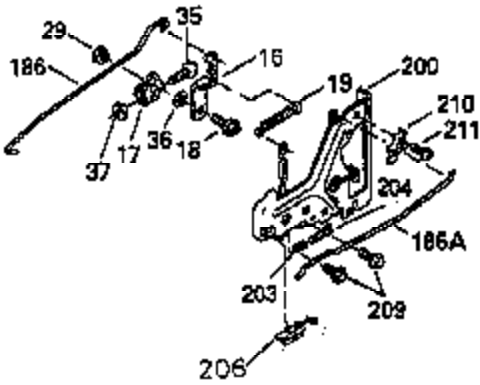

ILLUSTRATION SHOWS TYPICAL PARTS ONLY. ORDER PART NUMBER. PARTS NOT LISTED ARE SUPPLIED BY OEM.

VIEW 3 OF 3

Ref #	Part Number	Qty	Description
16	36284	1	Governor Lever (Incl. 212A)
17	29916	1	Governor Lever Clamp
18	650548	1	Screw, 8-32 x 5/16"
19	35945	1	Extension Spring
28	30322	1	Lock Nut, 8-32
35	29826	1	Screw, 10-32 x 3/4"
36	29918	1	Lock Washer
37	29216	1	Lock Nut, 10-32
92	650880	1	Lock Washer
93	650881	1	Flywheel Nut
186A	35957	1	Choke Link
186	36285	1	Governor Link
200	35956	1	Control Bracket (Incl. 203 & 204)
203	33802	1	Compression Spring
204	650777	1	Screw, 6-32 x 21/32"
209	650902	2	Screw, 10-32 x 7/16"
210	27793	1	Conduit Clip
211	28942	1	Screw, 10-32 x 3/8"
238	650875	2	Screw, 10-32 x 5-1/4"
245A	35404	1	Air Cleaner Filter
260	35964	1	Blower Housing
261	30063	2	Screw, Torx T-30, 1/4-20 x 1/2"
264A	650273	1	Screw, 5/16-18 x 5/8"
286	35962	1	Cup & Screen
308	33997	1	Filler Tube Clip
308A	35437	1	Fill Tube Clip
314	650873	2	Screw, 1/4-20 x 3/4"
315	611116	1	Alternator Coil (3 Amp DC) (Incl.321, 322,323)
321	611161	1	Diode
322	611117	1	Connector Body
323	611118	2	Terminal
337	36407	1	Deflector