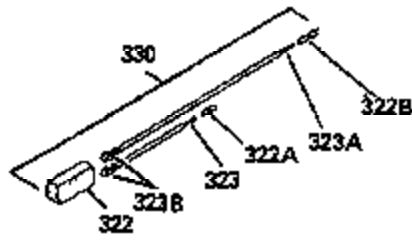

ILLUSTRATION SHOWS TYPICAL PARTS ONLY. ORDER PART NUMBER. PARTS NOT LISTED ARE SUPPLIED BY OEM.

VIEW 3 OF 3

Ref #	Part Number	Qty	Description
16	36284	1	Governor Lever (Incl. 212A)
17	29916	1	Governor Lever Clamp
18	650548	1	Screw, 8-32 x 5/16"
19	35945	1	Extension Spring
28	30322	1	Lock Nut, 8-32
35	29826	1	Screw, 10-32 x 3/4"
36	29918	1	Lock Washer
37	29216	1	Lock Nut, 10-32
92	650880	1	Lock Washer
93	650881	1	Flywheel Nut
186A	35957	1	Choke Link
186	36285	1	Governor Link
200	35956	1	Control Bracket (Incl. 203 & 204)
203	33802	1	Compression Spring
204	650777	1	Screw, 6-32 x 21/32"
209	650902	2	Screw, 10-32 x 7/16"
210	27793	1	Conduit Clip
211	28942	1	Screw, 10-32 x 3/8"
238	650875	2	Screw, 10-32 x 5-1/4"
245A	35404	1	Air Cleaner Filter
260	35964	1	Blower Housing
261	30063	2	Screw, Torx T-30, 1/4-20 x 1/2"
264A	650273	1	Screw, 5/16-18 x 5/8"
286	35962	1	Cup & Screen
308	33997	1	Filler Tube Clip
308A	35437	1	Fill Tube Clip
314	650873	2	Screw, 1/4-20 x 3/4"
315	611116	1	Alternator Coil (3 Amp DC) (Incl.321, 322,323)
321	611161	1	Diode
322	611117	1	Connector Body
323	611118	2	Terminal
337	36407	1	Deflector