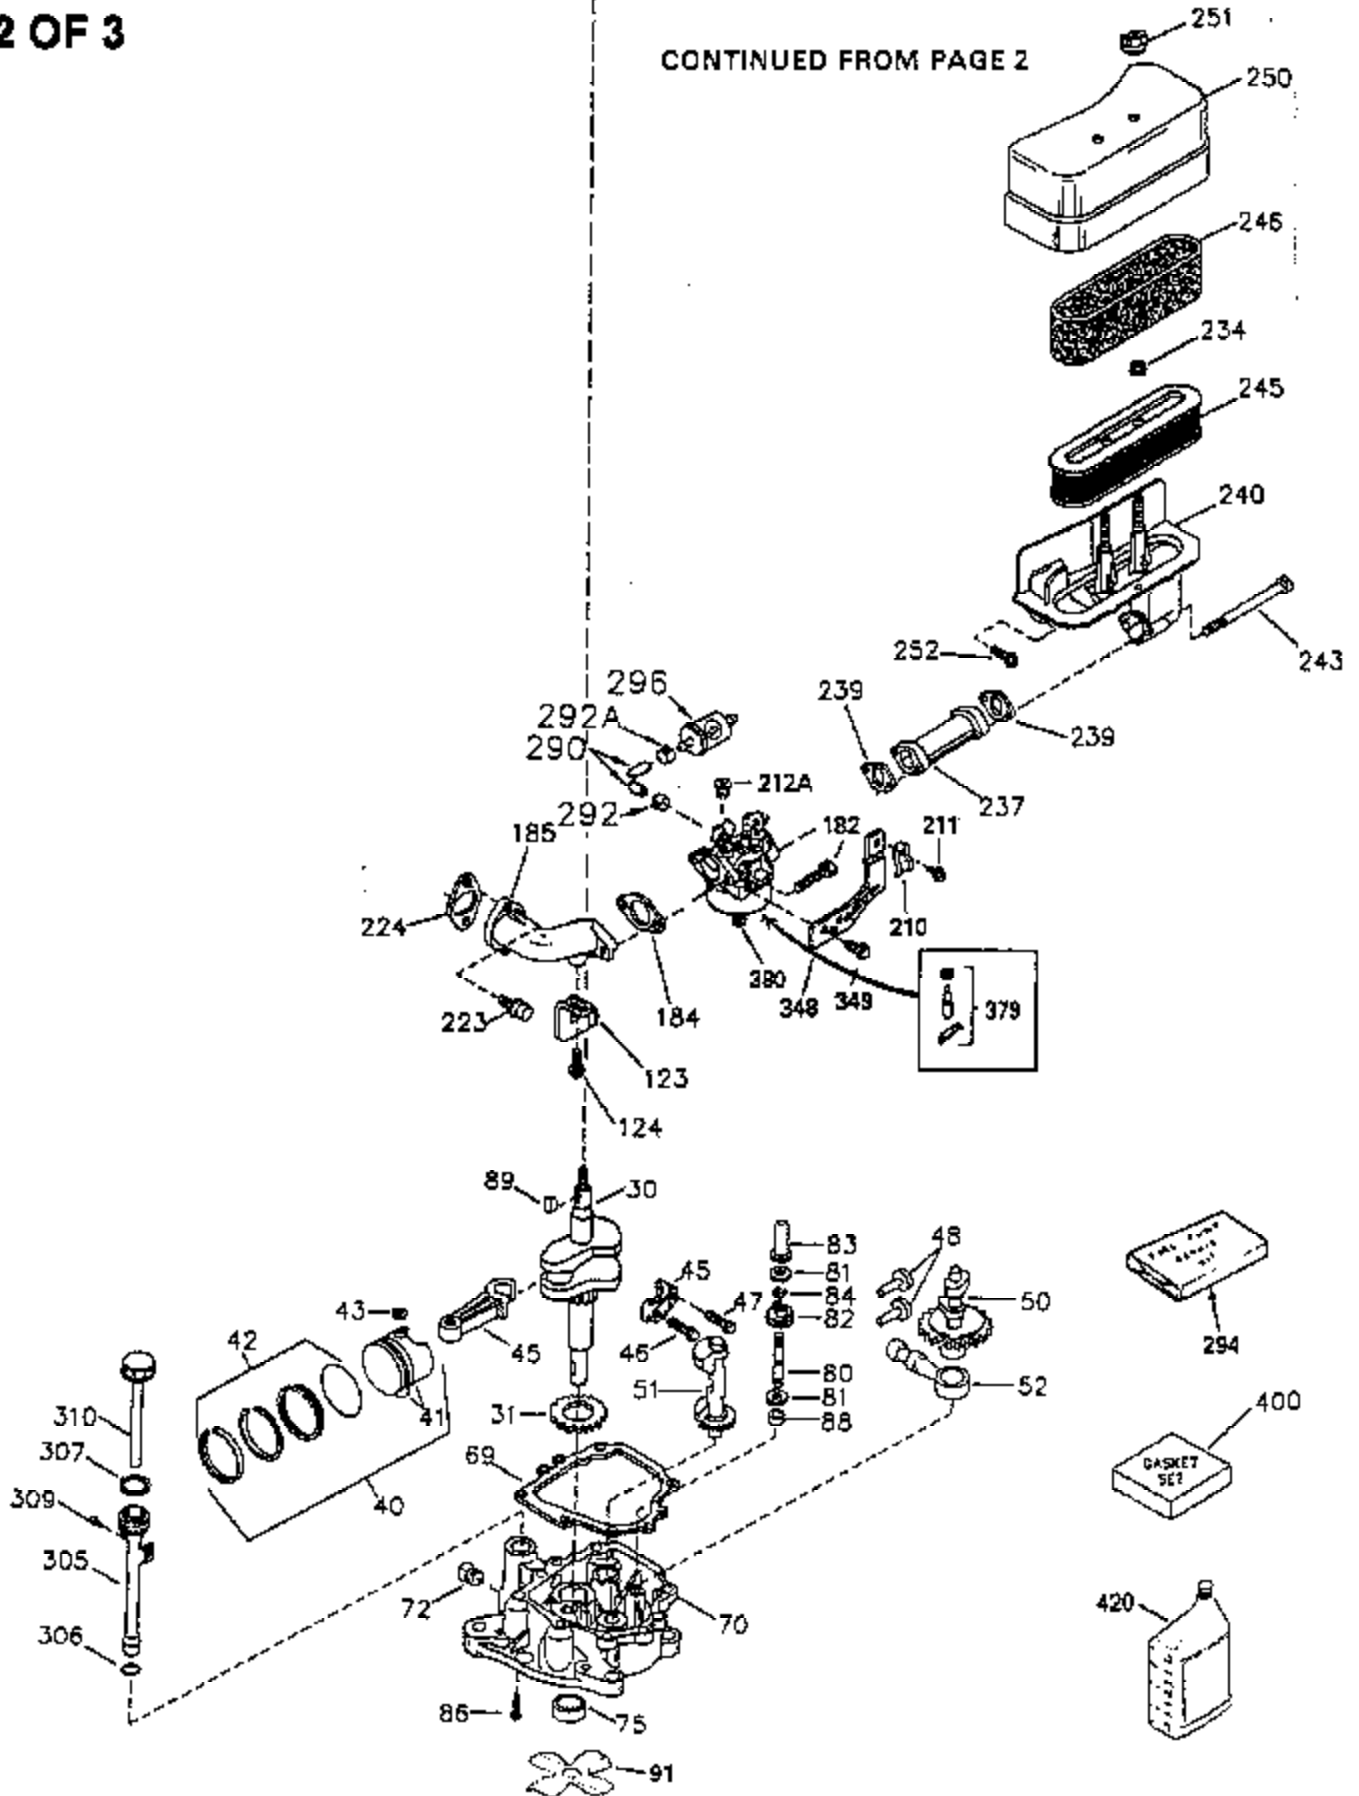

ILLUSTRATION SHOWS TYPICAL PARTS ONLY. ORDER BY PART NUMBER. PARTS NOT LISTED ARE SUPPLIED BY DEM.

VIEW 2 OF 3

CONTINUED FROM PAGE 2

Ref #	Part Number	Qty	Description
28	30322	1	Lock Nut, 8-32
30	35336B	1	Crankshaft
31	35327	1	Counterbalance Gear
40	35776	1	Piston, Pin & Ring Set (Std.)
40	35777	1	Piston, Pin & Ring Set (.010" OS)
40	35778	1	Piston, Pin & Ring Set (.020" OS)
41	35773	1	Piston & Pin Ass'y. (Std.) (Incl. 43)
41	35774	1	Piston & Pin Ass'y. (.010" OS) (Incl. 43)
41	35775	1	Piston & Pin Ass'y. (.020" OS) (Incl. 43)
42	35779	1	Ring Set (Std.)
42	35780	1	Ring Set (.010" OS)
42	35781	1	Ring Set (.020" OS)
43	35772	2	Piston Pin Retaining Ring
45	35330A	1	Connecting Rod Ass'y. (Incl. 46 & 47)
46	650908	1	Connecting Rod Bolt
47	650882	1	Connecting Rod Bolt
48	35313	2	Valve Lifter
50	35939	1	Camshaft (MCR)
51	35315A	1	Counterbalance Weight
52	31356	1	Oil Pump Ass'y.
69	35317	1	* Mounting Flange Gasket
70	35711A	1	Mounting Flange (Incl. 72, 75 & 80)
72	31927	1	Oil Drain Plug
75	35319	1	Oil Seal
80	35712	1	Governor Shaft
81	35479	2	Washer
82	35321	1	Governor Gear Ass'y.
83	35322	1	Governor Spool
84	29193	1	Retaining Ring
86	650833	7	Screw, 1/4-20 x 1-3/16"
88	31707A	1	Spacer
89	32589	1	Flywheel Key
123	35288	1	Intake Pipe Brace
124	650738	2	Screw, 1/4-20 x 5/8"
182	650517	2	Screw, 1/4-20 x 27/32"
184	33263	1	* Carburetor To Intake Pipe Gasket
185	35955	1	Intake Pipe
210	27793	1	Conduit Clip
211	28942	1	Screw, 10-32 x 3/8"
212A	36288	2	Bushing
223	650971	2	Screw, Torx T-30, 5/16-18 x 7/8"
224	35958	1	* Intake Pipe Gasket
234	650825	1	Nut & Lock Washer, 1/4-20
237	35286	1	Air Cleaner Adapter
238	650875	2	Screw, 10-32 x 5-1/4"
239	33629	2	* Air Cleaner Gasket
240	35960	1	Air Cleaner Body (Incl. 239)
245A	35404	1	Air Cleaner Filter
245	35403	1	Air Cleaner Filter (Incl. 234)
250	35961	1	Air Cleaner Cover
251	650886	2	Wing Nut, 1/4-20
261	30063	2	Screw, Torx T-30, 1/4-20 x 1/2"
264A	650273	1	Screw, 5/16-18 x 5/8"
290	30705	1	Fuel Line
292	26460	1	Fuel Line Clamp
305	35574	1	Oil Fill Tube
307	35499	1	"O" Ring
308	33997	1	Filler Tube Clip