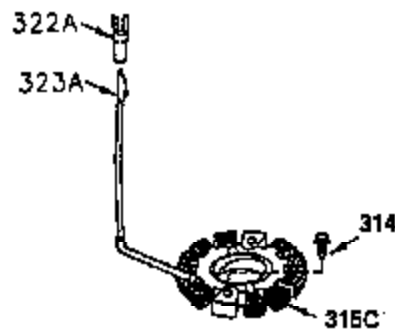

ILLUSTRATION SHOWS TYPICAL PARTS ONLY. ORDER PART NUMBER. PARTS NOT LISTED ARE SUPPLIED BY OEM.

VIEW 3 OF 3

Ref #	Part Number	Qty	Description
16	36284	1	Governor Lever (Incl. 212A)
17	29916	1	Governor Lever Clamp
18	650548	1	Screw, 8-32 x 5/16"
19	35945	1	Extension Spring
28	30322	1	Lock Nut, 8-32
35	29826	1	Screw, 10-32 x 3/4"
36	29918	1	Lock Washer
37	29216	1	Lock Nut, 10-32
92	650880	1	Lock Washer
93	650881	1	Flywheel Nut
186A	35957	1	Choke Link
186	36285	1	Governor Link
200	35956	1	Control Bracket (Incl. 203 & 204)
203	33802	1	Compression Spring
204	650777	1	Screw, 6-32 x 21/32"
209	650902	2	Screw, 10-32 x 7/16"
210	27793	1	Conduit Clip
211	28942	1	Screw, 10-32 x 3/8"
238	650875	2	Screw, 10-32 x 5-1/4"
245A	35404	1	Air Cleaner Filter
260	36252	1	Blower Housing
261	30063	2	Screw, Torx T-30, 1/4-20 x 1/2"
281	33013	1	Starter Bubble Cover
282	650760	1	Screw, 8-32 x 3/8"
285	35985	1	Starter Cup
286	35446	1	Starter Screen
287	29752	4	Nut & Lock Washer, 1/4-28
298	28763	2	Screw, 10-32 x 35/64"
300	33583B	1	Fuel Tank (Incl. 292 & 301)
301	35355	1	Fuel Cap Ass'y.
308A	35437	1	Fill Tube Clip
327	35392	1	Starter Plug
337	36407	1	Deflector
390	590671	1	Rewind Starter