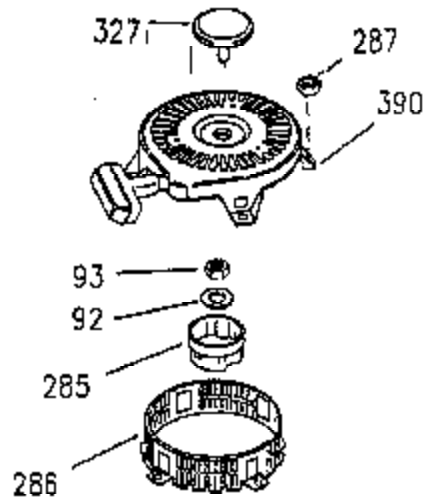

ILLUSTRATION SHOWS TYPICAL PARTS ONLY. ORDER PART NUMBER. PARTS NOT LISTED ARE SUPPLIED BY OEM.

VIEW 3 OF 3

Ref #	Part Number	Qty	Description
16	36284	1	Governor Lever (Incl. 212A)
17	29916	1	Governor Lever Clamp
18	650548	1	Screw, 8-32 x 5/16"
19	35945	1	Extension Spring
28	30322	1	Lock Nut, 8-32
35	29826	1	Screw, 10-32 x 3/4"
36	29918	1	Lock Washer
37	29216	1	Lock Nut, 10-32
92	650880	1	Lock Washer
93	650881	1	Flywheel Nut
186A	35957	1	Choke Link
186	36285	1	Governor Link
200	35956	1	Control Bracket (Incl. 203 & 204)
203	33802	1	Compression Spring
204	650777	1	Screw, 6-32 x 21/32"
209	650902	2	Screw, 10-32 x 7/16"
210	27793	1	Conduit Clip
211	28942	1	Screw, 10-32 x 3/8"
238	650875	2	Screw, 10-32 x 5-1/4"
245A	35404	1	Air Cleaner Filter
260	36252	1	Blower Housing
261	30063	2	Screw, Torx T-30, 1/4-20 x 1/2"
281	33013	1	Starter Bubble Cover
282	650760	1	Screw, 8-32 x 3/8"
285	35985	1	Starter Cup
286	35446	1	Starter Screen
287	29752	4	Nut & Lock Washer, 1/4-28
298	28763	2	Screw, 10-32 x 35/64"
300	33583B	1	Fuel Tank (Incl. 292 & 301)
301	35355	1	Fuel Cap Ass'y.
308A	35437	1	Fill Tube Clip
327	35392	1	Starter Plug
337	36407	1	Deflector
390	590671	1	Rewind Starter