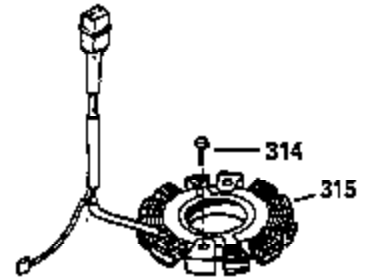

ILLUSTRATION SHOWS TYPICAL PARTS ONLY. ORDER PART NUMBER. PARTS NOT LISTED ARE SUPPLIED BY OEM.

VIEW 3 OF 3

Ref #	Part Number	Qty	Description
16	36284	1	Governor Lever (Incl. 212A)
17	29916	1	Governor Lever Clamp
18	650548	1	Screw, 8-32 x 5/16"
19	35945	1	Extension Spring
28	30322	1	Lock Nut, 8-32
35	29826	1	Screw, 10-32 x 3/4"
36	29918	1	Lock Washer
37	29216	1	Lock Nut, 10-32
92	650880	1	Lock Washer
93	650881	1	Flywheel Nut
186A	35957	1	Choke Link
186	36285	1	Governor Link
200	35956	1	Control Bracket (Incl. 203 & 204)
203	33802	1	Compression Spring
204	650777	1	Screw, 6-32 x 21/32"
209	650902	2	Screw, 10-32 x 7/16"
210	27793	1	Conduit Clip
211	28942	1	Screw, 10-32 x 3/8"
238	650875	2	Screw, 10-32 x 5-1/4"
245A	35404	1	Air Cleaner Filter
260	36252	1	Blower Housing
261	30063	2	Screw, Torx T-30, 1/4-20 x 1/2"
281	33013	1	Starter Bubble Cover
282	650760	1	Screw, 8-32 x 3/8"
285	35985	1	Starter Cup
286	35446	1	Starter Screen
287	29752	4	Nut & Lock Washer, 1/4-28
298	28763	2	Screw, 10-32 x 35/64"
300	33583B	1	Fuel Tank (Incl. 292 & 301)
301	35355	1	Fuel Cap Ass'y.
308A	35437	1	Fill Tube Clip
327	35392	1	Starter Plug
337	36407	1	Deflector
390	590671	1	Rewind Starter