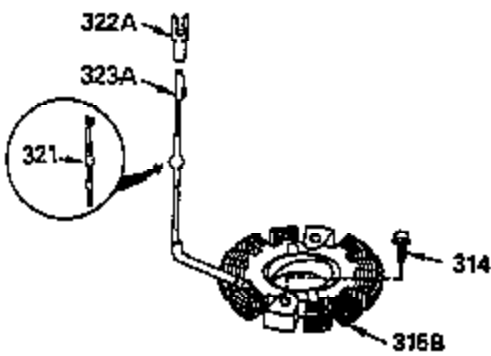

ILLUSTRATION SHOWS TYPICAL PARTS ONLY. ORDER PART NUMBER. PARTS NOT LISTED ARE SUPPLIED BY OEM.

VIEW 3 OF 3

Ref #	Part Number	Qty	Description
16	36284	1	Governor Lever (Incl. 212A)
17	29916	1	Governor Lever Clamp
18	650548	1	Screw, 8-32 x 5/16"
19	35945	1	Extension Spring
28	30322	1	Lock Nut, 8-32
35	29826	1	Screw, 10-32 x 3/4"
36	29918	1	Lock Washer
37	29216	1	Lock Nut, 10-32
92	650880	1	Lock Washer
93	650881	1	Flywheel Nut
186A	35957	1	Choke Link
186	36285	1	Governor Link
200	35956	1	Control Bracket (Incl. 203 & 204)
203	33802	1	Compression Spring
204	650777	1	Screw, 6-32 x 21/32"
209	650902	2	Screw, 10-32 x 7/16"
210	27793	1	Conduit Clip
211	28942	1	Screw, 10-32 x 3/8"
238	650875	2	Screw, 10-32 x 5-1/4"
245A	35404	1	Air Cleaner Filter
260	36252	1	Blower Housing
261	30063	2	Screw, Torx T-30, 1/4-20 x 1/2"
281	33013	1	Starter Bubble Cover
282	650760	1	Screw, 8-32 x 3/8"
285	35985	1	Starter Cup
286	35446	1	Starter Screen
287	29752	4	Nut & Lock Washer, 1/4-28
298	28763	2	Screw, 10-32 x 35/64"
300	33583B	1	Fuel Tank (Incl. 292 & 301)
301	35355	1	Fuel Cap Ass'y.
308A	35437	1	Fill Tube Clip
327	35392	1	Starter Plug
337	36407	1	Deflector
390	590671	1	Rewind Starter