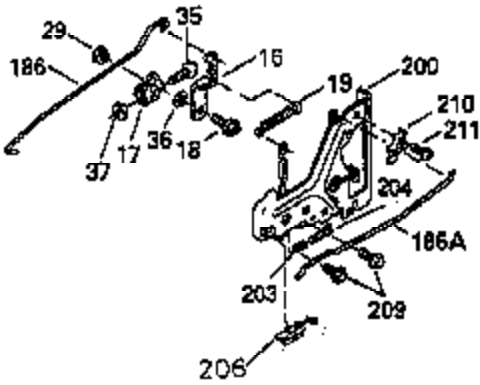

ILLUSTRATION SHOWS TYPICAL PARTS ONLY. ORDER PART NUMBER. PARTS NOT LISTED ARE SUPPLIED BY OEM.

VIEW 3 OF 3

Ref #	Part Number	Qty	Description
16	36284	1	Governor Lever (Incl. 212A)
17	29916	1	Governor Lever Clamp
18	650548	1	Screw, 8-32 x 5/16"
19	35945	1	Extension Spring
28	30322	1	Lock Nut, 8-32
35	29826	1	Screw, 10-32 x 3/4"
36	29918	1	Lock Washer
37	29216	1	Lock Nut, 10-32
92	650880	1	Lock Washer
93	650881	1	Flywheel Nut
186A	35957	1	Choke Link
186	36285	1	Governor Link
200	35956	1	Control Bracket (Incl. 203 & 204)
203	33802	1	Compression Spring
204	650777	1	Screw, 6-32 x 21/32"
209	650902	2	Screw, 10-32 x 7/16"
210	27793	1	Conduit Clip
211	28942	1	Screw, 10-32 x 3/8"
238	650875	2	Screw, 10-32 x 5-1/4"
245A	35404	1	Air Cleaner Filter
260	36252	1	Blower Housing
261	30063	2	Screw, Torx T-30, 1/4-20 x 1/2"
281	33013	1	Starter Bubble Cover
282	650760	1	Screw, 8-32 x 3/8"
285	35985	1	Starter Cup
286	35446	1	Starter Screen
287	29752	4	Nut & Lock Washer, 1/4-28
298	28763	2	Screw, 10-32 x 35/64"
300	33583B	1	Fuel Tank (Incl. 292 & 301)
301	35355	1	Fuel Cap Ass'y.
308A	35437	1	Fill Tube Clip
327	35392	1	Starter Plug
337	36407	1	Deflector
390	590671	1	Rewind Starter