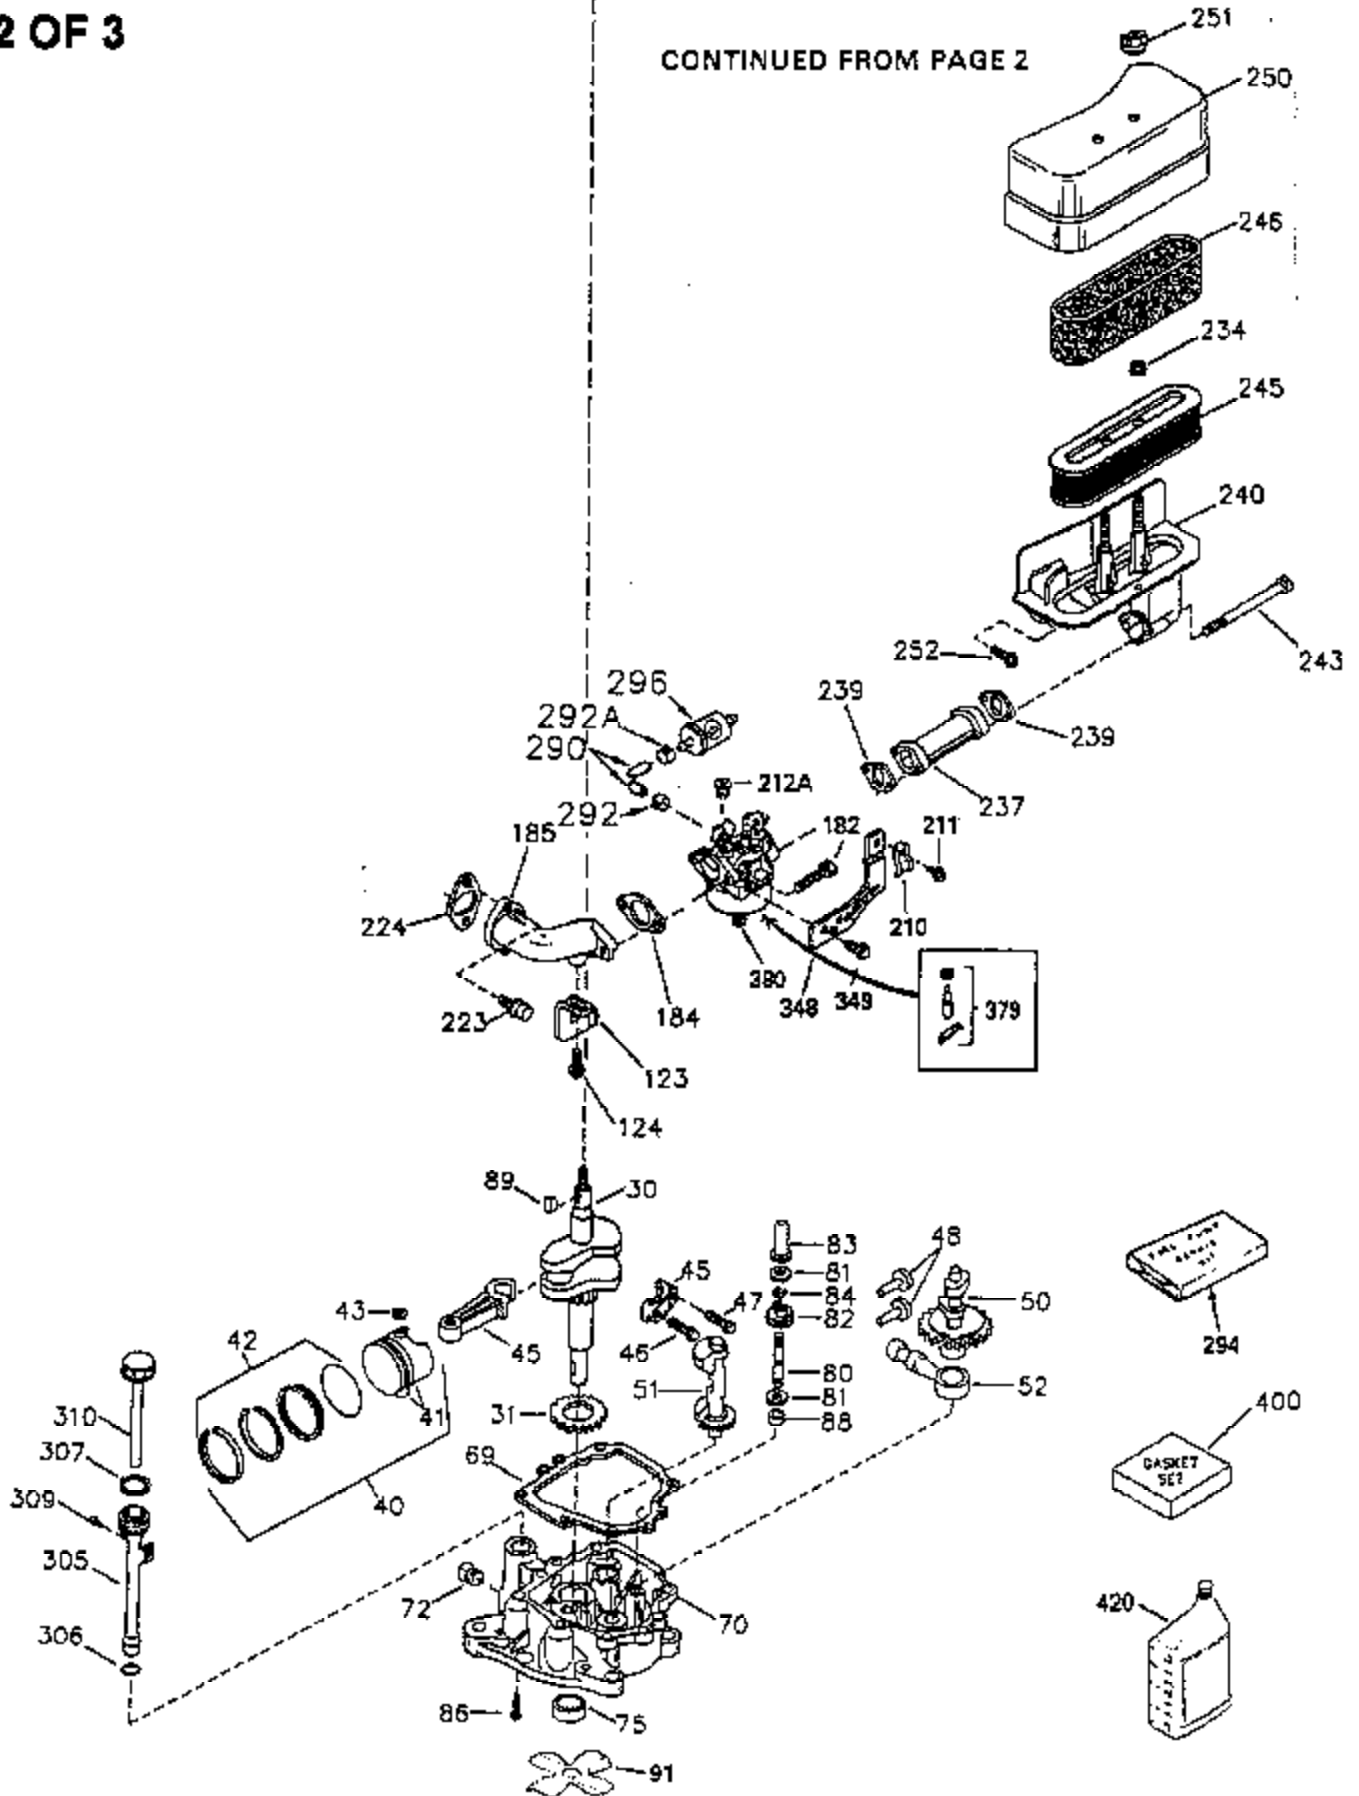

ILLUSTRATION SHOWS TYPICAL PARTS ONLY. ORDER BY PART NUMBER. PARTS NOT LISTED ARE SUPPLIED BY DEM.

VIEW 2 OF 3

CONTINUED FROM PAGE 2

Ref #	Part Number	Qty	Description
28	30322	1	Lock Nut, 8-32
30	35336B	1	Crankshaft
31	35327	1	Counterbalance Gear
40	35776	1	Piston, Pin & Ring Set (Std.)
40	35777	1	Piston, Pin & Ring Set (.010" OS)
40	35778	1	Piston, Pin & Ring Set (.020" OS)
41	35773	1	Piston & Pin Ass'y. (Std.) (Incl. 43)
41	35774	1	Piston & Pin Ass'y. (.010" OS) (Incl. 43)
41	35775	1	Piston & Pin Ass'y. (.020" OS) (Incl. 43)
42	35779	1	Ring Set (Std.)
42	35780	1	Ring Set (.010" OS)
42	35781	1	Ring Set (.020" OS)
43	35772	2	Piston Pin Retaining Ring
45	35330A	1	Connecting Rod Ass'y. (Incl. 46 & 47)
46	650908	1	Connecting Rod Bolt
47	650882	1	Connecting Rod Bolt
48	35313	2	Valve Lifter
50	35939	1	Camshaft (MCR)
51	35315A	1	Counterbalance Weight
52	31356	1	Oil Pump Ass'y.
69	35317	1	* Mounting Flange Gasket
70	35711A	1	Mounting Flange (Incl. 72, 75 & 80)
72	31927	1	Oil Drain Plug
75	35319	1	Oil Seal
80	35712	1	Governor Shaft
81	35479	2	Washer
82	35321	1	Governor Gear Ass'y.
83	35322	1	Governor Spool
84	29193	1	Retaining Ring
86	650833	7	Screw, 1/4-20 x 1-3/16"
88	31707A	1	Spacer
89	32589	1	Flywheel Key
123	35288	1	Intake Pipe Brace
124	650738	2	Screw, 1/4-20 x 5/8"
182	650517	2	Screw, 1/4-20 x 27/32"
184	33263	1	* Carburetor To Intake Pipe Gasket
185	35955	1	Intake Pipe
210	27793	1	Conduit Clip
211	28942	1	Screw, 10-32 x 3/8"
212A	36288	2	Bushing
223	650971	2	Screw, Torx T-30, 5/16-18 x 7/8"
224	35958	1	* Intake Pipe Gasket
234	650825	1	Nut & Lock Washer, 1/4-20
237	35286	1	Air Cleaner Adapter
238	650875	2	Screw, 10-32 x 5-1/4"
239	33629	2	* Air Cleaner Gasket
240	35960	1	Air Cleaner Body (Incl. 239)
245A	35404	1	Air Cleaner Filter
245	35403	1	Air Cleaner Filter (Incl. 234)
250	35961	1	Air Cleaner Cover
251	650886	2	Wing Nut, 1/4-20
261	30063	2	Screw, Torx T-30, 1/4-20 x 1/2"
281	33013	1	Starter Bubble Cover
282	650760	1	Screw, 8-32 x 3/8"
290	30705	1	Fuel Line
292	26460	2	Fuel Line Clamp
298	28763	2	Screw, 10-32 x 35/64"
300	33583B	1	Fuel Tank (Incl. 292 & 301)