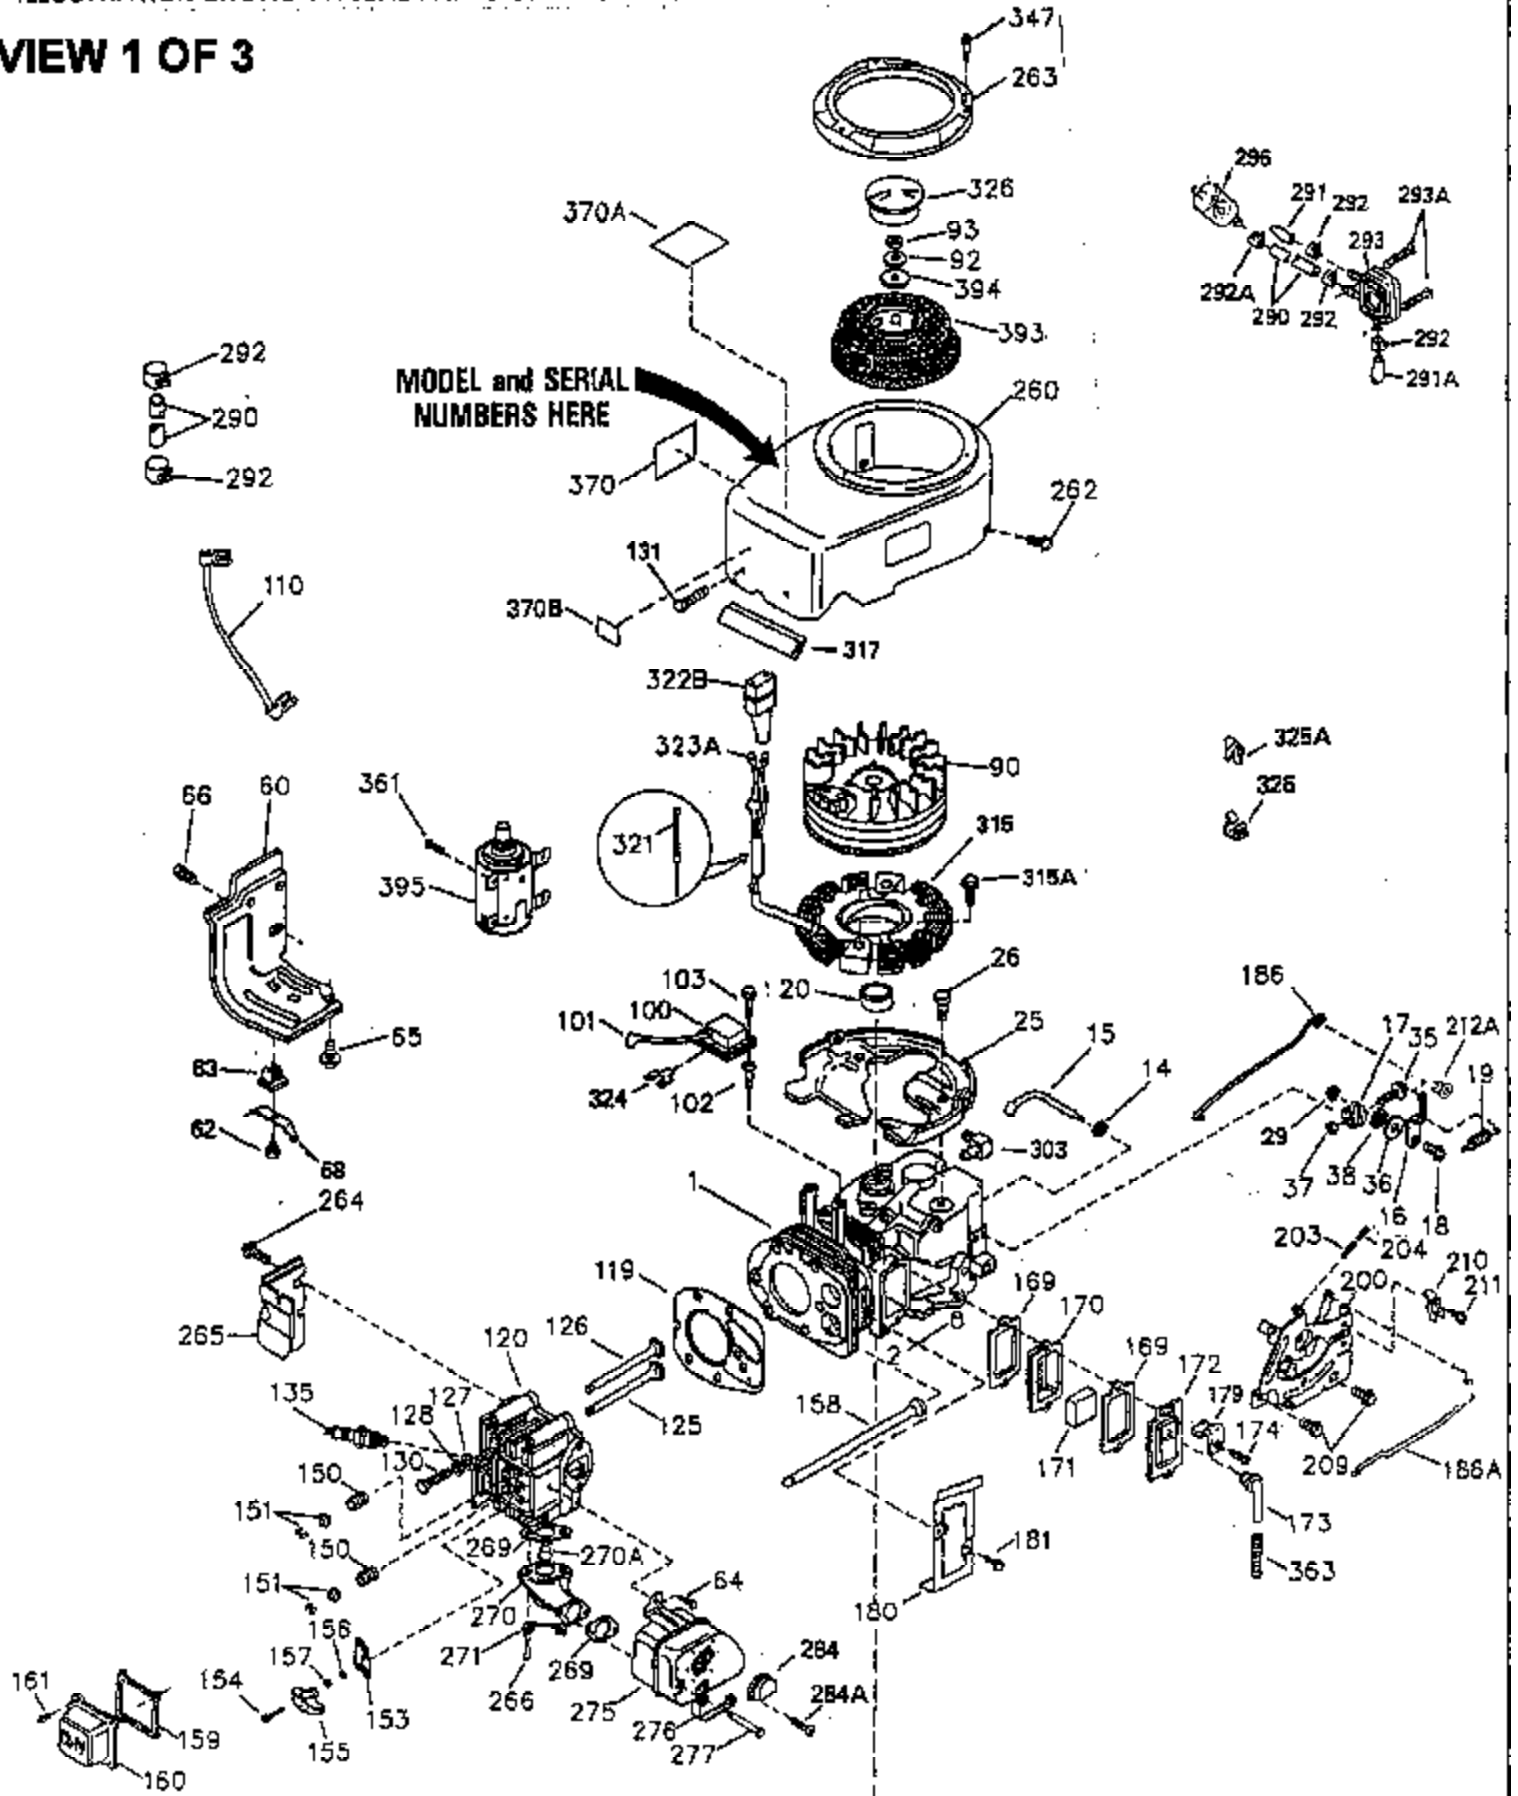

ILLUSTRATION SHOWS TYPICAL PARTS ONLY. ORDER BY PART NUMBER. PARTS NOT LISTED ARE SUPPLIED BY OEM.

VIEW 1 OF 3

CONTINUED TO PAGE 3

Ref #	Part Number	Qty	Description
1	35943	1	Cylinder (Incl. 2 & 20)
2	27652	2	Dowel Pin
14	28277	2	Washer
15	35324	1	Governor Rod
16	36284	1	Governor Lever (Incl. 212A)
17	29916	1	Governor Lever Clamp
18	650548	1	Screw, 8-32 x 5/16"
19	35945	1	Extension Spring
20	35319	1	Oil Seal
25	35326	1	Blower Housing Baffle
26	650561	2	Screw, 1/4-20 x 5/8"
28	30322	1	Lock Nut, 8-32
35	29826	1	Screw, 10-32 x 3/4"
36	29918	1	Lock Washer
37	29216	1	Lock Nut, 10-32
38	29642	1	Retaining Ring
60	35316A	1	Blower Housing Extension
62	650760	1	Screw, 8-32 x 3/8"
63	28545	1	Grommet
64	30063	2	Screw, Torx T-30, 1/4-20 x 1/2"
65	650128	1	Screw, 10-24 x 1/2"
68	33356	1	Ground Terminal
90	611090	1	Flywheel
92	650880	1	Lock Washer
93	650881	1	Flywheel Nut
100	35135	1	Solid State Ignition
101	610118	1	Spark Plug Cover
102	650872	2	Solid State Mounting Stud
103	650814	2	Screw, Torx T-15, 10-24 x 1"
110	35183	1	Ground Wire
119	35946	1	* Cylinder Head Gasket
120	35948	1	Cylinder Head
125	35308	1	Exhaust Valve (Std.)
125	35433	1	Exhaust Valve (1/32" OS)
126	35309	1	Intake Valve (Std.)
126	35432	1	Intake Valve (1/32" OS)
127	650691	6	Washer
128	650690	6	Belleville Washer
130	650946	6	Screw, 5/16-18 x 2-45/64"
135	34645	1	Resistor Spark Plug (RN4C)
150	33507	2	Valve Spring
151	33508	2	Valve Spring Keeper
153	35949	1	Push Rod Guide
154	650945	1	Rocker Arm Stud
155	35950	1	Rocker Arm
156	650890	2	Lock Washer
157	650947	1	Lock Nut, 5/16-24
158	35951	2	Push Rod
159	35952	1	* Rocker Arm Cover Gasket
160	35953A	1	Rocker Arm Housing
161	30063	4	Screw, Torx T-30, 1/4-20 x 1/2"
169	27896A	2	* Valve Cover Gasket
170	28423	1	Breather Body
171	28424	1	Breather Element
172	28425	1	Valve Cover
173	35350	1	Breather Tube
174	650128	2	Screw, 10-24 x 1/2"
180	35954	1	Blower Housing Extension