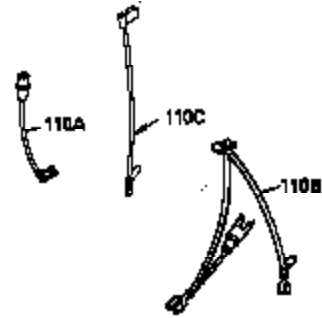

Ref #	Part Number	Qty	Description
64	30063	2	Screw, Torx T-30, 1/4-20 x 1/2"
92	650880	1	Lock Washer
93	650881	1	Flywheel Nut
260	36252	1	Blower Housing
262	29747B	2	Screw, Torx T-40, 5/16-24 x 21/32"
281	33013	1	Starter Bubble Cover
282	650760	1	Screw, 8-32 x 3/8"
285	35985A	1	Starter Hub
286	35446	1	Screen Cup
287	29752	4	Nut & Lock Washer, 1/4-28
308A	35437	1	Fill Tube Clip
370B	35274	1	Instruction Decal
390	590671	1	Rewind Starter