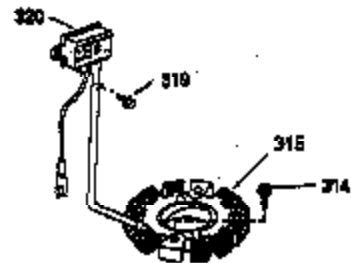

Ref #	Part Number	Qty	Description
64	30063	2	Screw, Torx T-30, 1/4-20 x 1/2"
92	650880	1	Lock Washer
93	650881	1	Flywheel Nut
260	36252	1	Blower Housing
262	29747B	2	Screw, Torx T-40, 5/16-24 x 21/32"
281	33013	1	Starter Bubble Cover
282	650760	1	Screw, 8-32 x 3/8"
285	35985A	1	Starter Hub
286	35446	1	Screen Cup
287	29752	4	Nut & Lock Washer, 1/4-28
308A	35437	1	Fill Tube Clip
370B	35274	1	Instruction Decal
390	590671	1	Rewind Starter