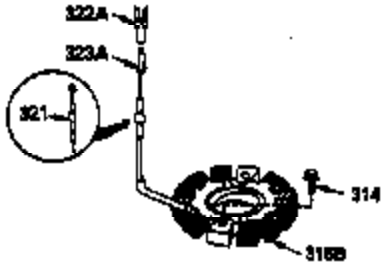

Ref #	Part Number	Qty	Description
64	30063	2	Screw, Torx T-30, 1/4-20 x 1/2"
92	650880	1	Lock Washer
93	650881	1	Flywheel Nut
260	36252	1	Blower Housing
262	29747B	2	Screw, Torx T-40, 5/16-24 x 21/32"
281	33013	1	Starter Bubble Cover
282	650760	1	Screw, 8-32 x 3/8"
285	35985A	1	Starter Hub
286	35446	1	Screen Cup
287	29752	4	Nut & Lock Washer, 1/4-28
308A	35437	1	Fill Tube Clip
370B	35274	1	Instruction Decal
390	590671	1	Rewind Starter