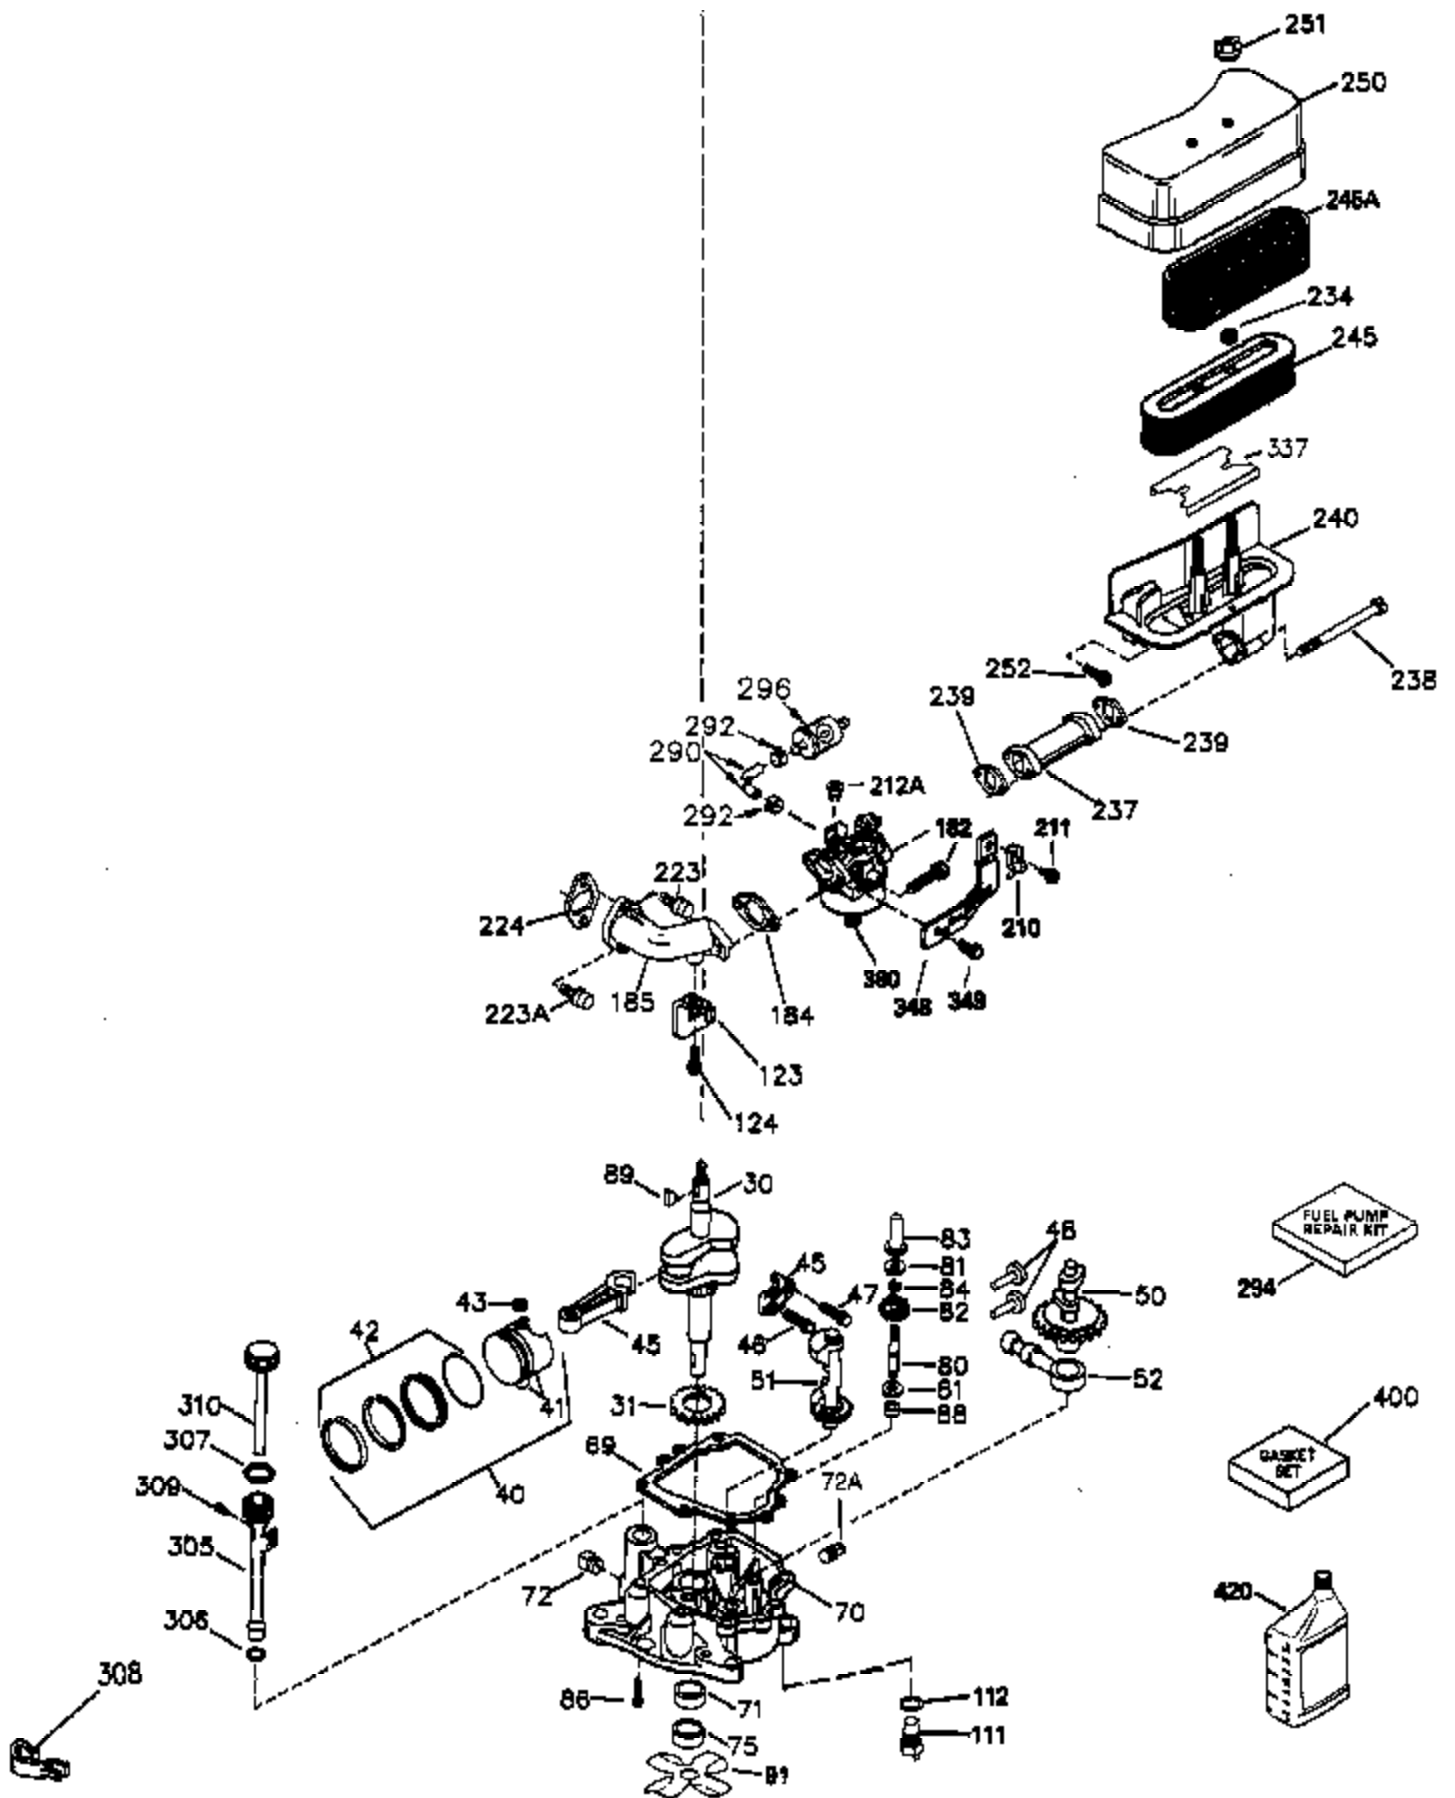

Ref #	Part Number	Qty	Description
30	35336B	1	Crankshaft
31	35327	1	Counterbalance Gear
40	35776	1	Piston, Pin & Ring Set (Std.)
40	35777	1	Piston, Pin & Ring Set (.010" OS)
40	35778	1	Piston, Pin & Ring Set (.020" OS)
41	35773	1	Piston & Pin Ass'y. (Std.) (Incl. 43)
41	35774	1	Piston & Pin Ass'y. (.010" OS) (Incl. 43)
41	35775	1	Piston & Pin Ass'y. (.020" OS) (Incl. 43)
42	35779	1	Ring Set (Std.)
42	35780	1	Ring Set (.010" OS)
42	35781	1	Ring Set (.020" OS)
43	35772	2	Piston Pin Retaining Ring
45	35330A	1	Connecting Rod Ass'y. (Incl. 46 & 47)
46	650908	1	Connecting Rod Bolt
47	650882	1	Connecting Rod Bolt
48	35313	2	Valve Lifter
50	35939	1	Camshaft (MCR)
51	35315A	1	Counterbalance Weight
52	31356	1	Oil Pump Ass'y.
64	30063	2	Screw, Torx T-30, 1/4-20 x 1/2"
69	35317	1	* Mounting Flange Gasket
70	35711A	1	Mounting Flange (Incl. 72, 75 & 80)
72	31927	1	Oil Drain Plug
75	35319	1	Oil Seal
80	35712	1	Governor Shaft
81	35479	2	Washer
82	35321	1	Governor Gear Ass'y.
83	35322	1	Governor Spool
84	29193	1	Retaining Ring
86	650833	7	Screw, 1/4-20 x 1-3/16"
88	31707A	1	Spacer
89	32589	1	Flywheel Key
123	35288	1	Intake Pipe Brace
124	650738	2	Screw, 1/4-20 x 5/8"
182	650517	2	Screw, 1/4-20 x 27/32"
184	33263	1	* Carburetor To Intake Pipe Gasket
185	35955	1	Intake Pipe
210	27793	1	Conduit Clip
211	28942	1	Screw, 10-32 x 3/8"
212A	36288	2	Bushing
223	650971	2	Screw, Torx T-30, 5/16-18 x 7/8"
224	35958	1	* Intake Pipe Gasket
234	650825	2	Nut & Lock Washer, 1/4-20
237	35286	1	Air Cleaner Adapter
238	650875	2	Screw, 10-32 x 5-1/4"
239	33629	2	* Carburetor Gasket
240	35960	1	Air Cleaner Body (Incl. 239)
245	35403	1	Air Cleaner Filter (Incl. 234)
250	35961	1	Air Cleaner Cover
251	650886	2	Wing Nut, 1/4-20
290	30705	1	Fuel Line (15.50")
292	26460	1	Fuel Line Clamp
305	35574	1	Oil Fill Tube
307	35499	1	"O" Ring
310	35576	1	Dipstick
337	36407	1	Deflector
370B	35274	1	Instruction Decal
380	632650	1	Carburetor (Incl. 184)