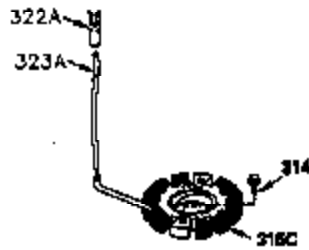

Ref #	Part Number	Qty	Description
64	30063	2	Screw, Torx T-30, 1/4-20 x 1/2"
92	650880	1	Lock Washer
93	650881	1	Flywheel Nut
260	36252	1	Blower Housing
262	29747B	2	Screw, Torx T-40, 5/16-24 x 21/32"
281	33013	1	Starter Bubble Cover
282	650760	1	Screw, 8-32 x 3/8"
285	35985A	1	Starter Hub
286	35446	1	Screen Cup
287	29752	4	Nut & Lock Washer, 1/4-28
308A	35437	1	Fill Tube Clip
370B	35274	1	Instruction Decal
390	590671	1	Rewind Starter