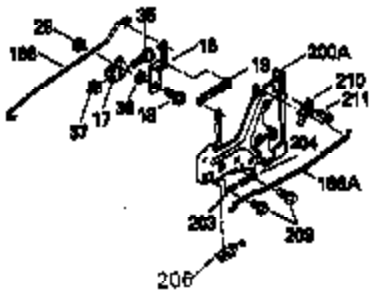

Ref #	Part Number	Qty	Description
64	30063	2	Screw, Torx T-30, 1/4-20 x 1/2"
92	650880	1	Lock Washer
93	650881	1	Flywheel Nut
260	36252	1	Blower Housing
262	29747B	2	Screw, Torx T-40, 5/16-24 x 21/32"
281	33013	1	Starter Bubble Cover
282	650760	1	Screw, 8-32 x 3/8"
285	35985A	1	Starter Hub
286	35446	1	Screen Cup
287	29752	4	Nut & Lock Washer, 1/4-28
308A	35437	1	Fill Tube Clip
370B	35274	1	Instruction Decal
390	590671	1	Rewind Starter