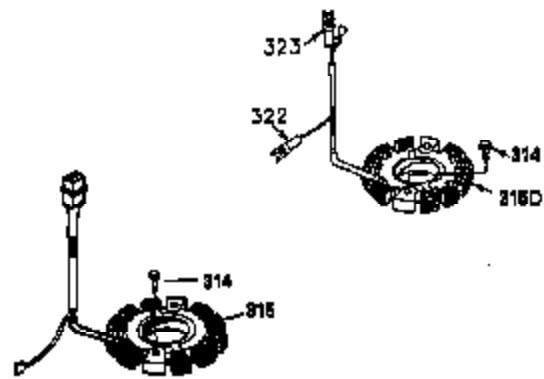

Ref #	Part Number	Qty	Description
64	30063	2	Screw, Torx T-30, 1/4-20 x 1/2"
92	650880	1	Lock Washer
93	650881	1	Flywheel Nut
260	36252	1	Blower Housing
262	29747B	2	Screw, Torx T-40, 5/16-24 x 21/32"
281	33013	1	Starter Bubble Cover
282	650760	1	Screw, 8-32 x 3/8"
285	35985A	1	Starter Hub
286	35446	1	Screen Cup
287	29752	4	Nut & Lock Washer, 1/4-28
308A	35437	1	Fill Tube Clip
370B	35274	1	Instruction Decal
390	590671	1	Rewind Starter