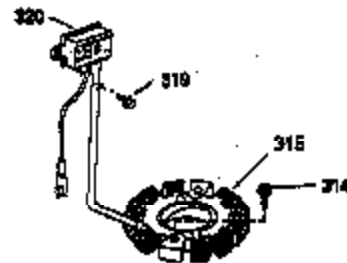

Ref #	Part Number	Qty	Description
64	30063	2	Screw, Torx T-30, 1/4-20 x 1/2"
92	650880	1	Lock Washer
93	650881	1	Flywheel Nut
260	36252	1	Blower Housing
262	29747B	2	Screw, Torx T-40, 5/16-24 x 21/32"
285	35985A	1	Starter Cup
286	35446	1	Starter Screen
287	29752	4	Nut & Lock Washer, 1/4-28
308A	35437	1	Fill Tube Clip
314	650873	2	Screw, 1/4-20 x 3/4"
315	611104	1	Alternator Coil (3/5 Split)(Incl.321, 322,323)
321	611161	1	Diode
322	611142	1	Connector Body
323	611118	2	Terminal
327	35392	1	Starter Plug
330	611167	1	Wire Harness
370B	35274	1	Instruction Decal
390	590671	1	Rewind Starter