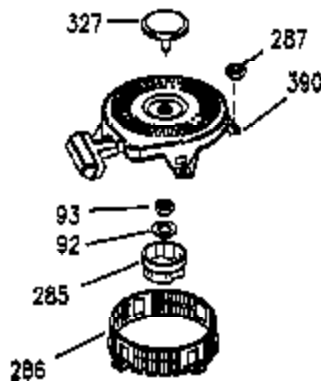

Ref #	Part Number	Qty	Description
64	30063	2	Screw, Torx T-30, 1/4-20 x 1/2"
92	650880	1	Lock Washer
93	650881	1	Flywheel Nut
260	36252	1	Blower Housing
262	29747B	2	Screw, Torx T-40, 5/16-24 x 21/32"
285	35985A	1	Starter Cup
286	35446	1	Starter Screen
287	29752	4	Nut & Lock Washer, 1/4-28
308A	35437	1	Fill Tube Clip
314	650873	2	Screw, 1/4-20 x 3/4"
315	611104	1	Alternator Coil (3/5 Split)(Incl.321, 322,323)
321	611161	1	Diode
322	611142	1	Connector Body
323	611118	2	Terminal
327	35392	1	Starter Plug
330	611167	1	Wire Harness
370B	35274	1	Instruction Decal
390	590671	1	Rewind Starter