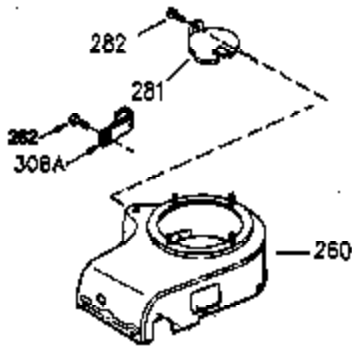

Ref #	Part Number	Qty	Description
64	30063	2	Screw, Torx T-30, 1/4-20 x 1/2"
92	650880	1	Lock Washer
93	650881	1	Flywheel Nut
260	36252	1	Blower Housing
262	29747B	2	Screw, Torx T-40, 5/16-24 x 21/32"
285	35985A	1	Starter Cup
286	35446	1	Starter Screen
287	29752	4	Nut & Lock Washer, 1/4-28
308A	35437	1	Fill Tube Clip
314	650873	2	Screw, 1/4-20 x 3/4"
315	611104	1	Alternator Coil (3/5 Split)(Incl.321, 322,323)
321	611161	1	Diode
322	611142	1	Connector Body
323	611118	2	Terminal
327	35392	1	Starter Plug
330	611167	1	Wire Harness
370B	35274	1	Instruction Decal
390	590671	1	Rewind Starter