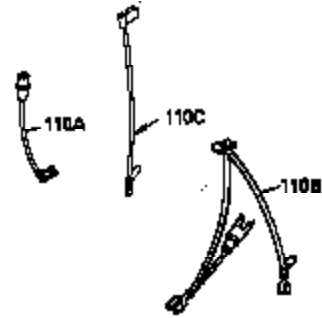

Ref #	Part Number	Qty	Description
64	30063	2	Screw, Torx T-30, 1/4-20 x 1/2"
92	650880	1	Lock Washer
93	650881	1	Flywheel Nut
260	36252	1	Blower Housing
262	29747B	2	Screw, Torx T-40, 5/16-24 x 21/32"
285	35985A	1	Starter Cup
286	35446	1	Starter Screen
287	29752	4	Nut & Lock Washer, 1/4-28
308A	35437	1	Fill Tube Clip
314	650873	2	Screw, 1/4-20 x 3/4"
315	611104	1	Alternator Coil (3/5 Split)(Incl.321, 322,323)
321	611161	1	Diode
322	611142	1	Connector Body
323	611118	2	Terminal
327	35392	1	Starter Plug
330	611167	1	Wire Harness
370B	35274	1	Instruction Decal
390	590671	1	Rewind Starter