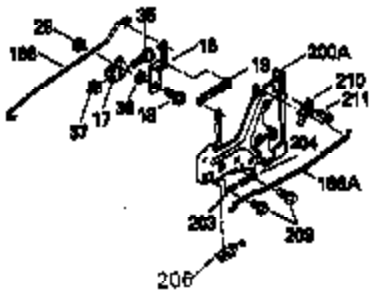

Ref #	Part Number	Qty	Description
64	30063	2	Screw, Torx T-30, 1/4-20 x 1/2"
92	650880	1	Lock Washer
93	650881	1	Flywheel Nut
260	36252	1	Blower Housing
262	29747B	2	Screw, Torx T-40, 5/16-24 x 21/32"
285	35985A	1	Starter Cup
286	35446	1	Starter Screen
287	29752	4	Nut & Lock Washer, 1/4-28
308A	35437	1	Fill Tube Clip
314	650873	2	Screw, 1/4-20 x 3/4"
315	611104	1	Alternator Coil (3/5 Split)(Incl.321, 322,323)
321	611161	1	Diode
322	611142	1	Connector Body
323	611118	2	Terminal
327	35392	1	Starter Plug
330	611167	1	Wire Harness
370B	35274	1	Instruction Decal
390	590671	1	Rewind Starter