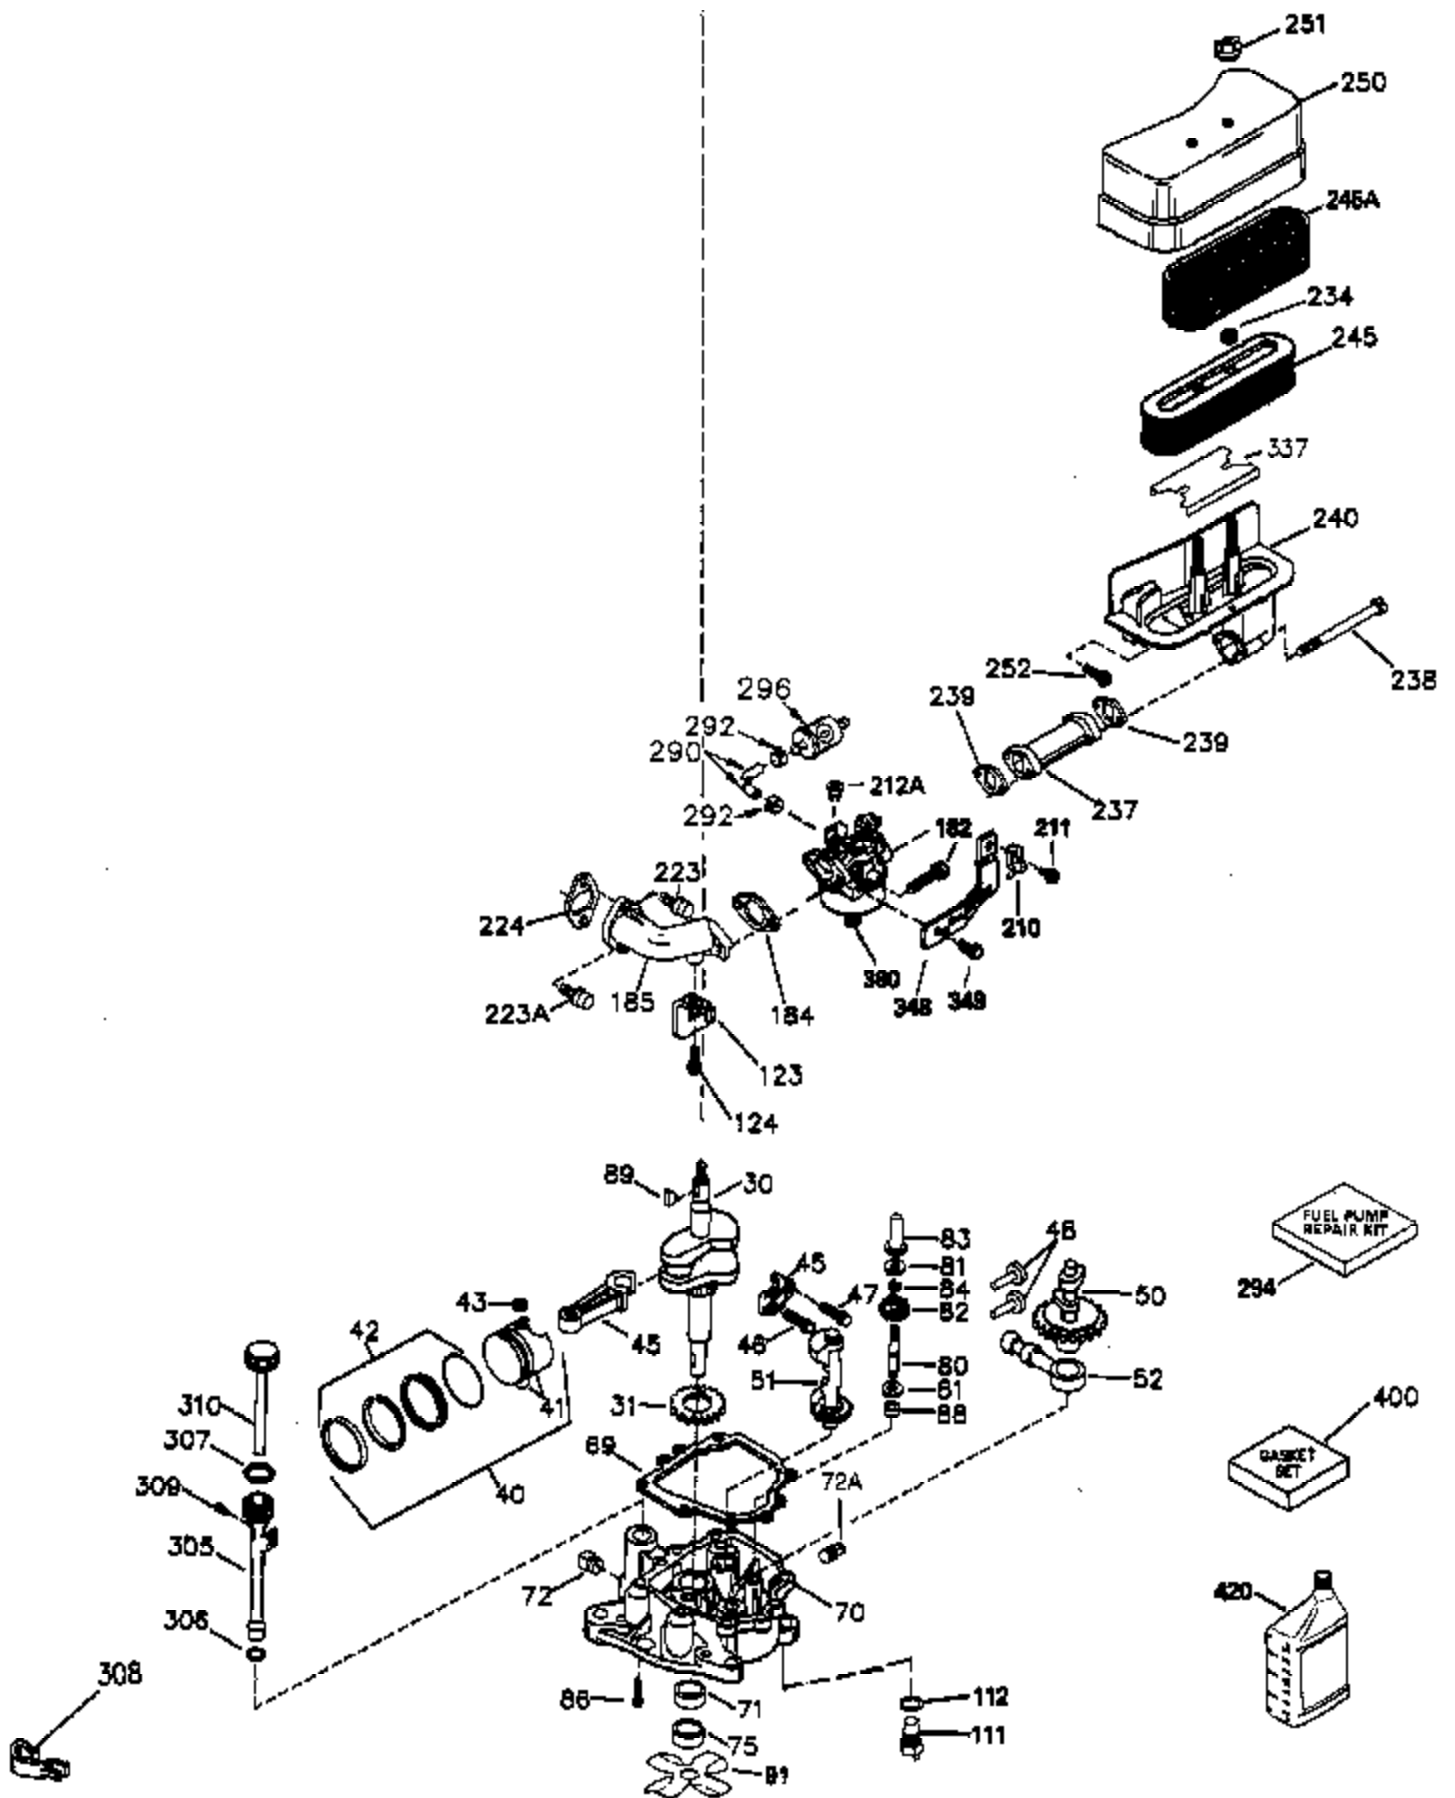

Ref #	Part Number	Qty	Description
30	35336B	1	Crankshaft
31	35327	1	Counterbalance Gear
40	35776	1	Piston, Pin & Ring Set (Std.)
40	35777	1	Piston, Pin & Ring Set (.010" OS)
40	35778	1	Piston, Pin & Ring Set (.020" OS)
41	35773	1	Piston & Pin Ass'y. (Std.) (Incl. 43)
41	35774	1	Piston & Pin Ass'y. (.010" OS) (Incl. 43)
41	35775	1	Piston & Pin Ass'y. (.020" OS) (Incl. 43)
42	35779	1	Ring Set (Std.)
42	35780	1	Ring Set (.010" OS)
42	35781	1	Ring Set (.020" OS)
43	35772	2	Piston Pin Retaining Ring
45	35330A	1	Connecting Rod Ass'y. (Incl. 46 & 47)
46	650908	1	Connecting Rod Bolt
47	650882	1	Connecting Rod Bolt
48	35313	2	Valve Lifter
50	35939	1	Camshaft (MCR)
51	35315A	1	Counterbalance Weight
52	31356	1	Oil Pump Ass'y.
64	30063	2	Screw, Torx T-30, 1/4-20 x 1/2"
69	35317	1	* Mounting Flange Gasket
70	35711A	1	Mounting Flange (Incl. 72, 75 & 80)
72	31927	1	Oil Drain Plug
75	35319	1	Oil Seal
80	35712	1	Governor Shaft
81	35479	2	Washer
82	35321	1	Governor Gear Ass'y.
83	35322	1	Governor Spool
84	29193	1	Retaining Ring
86	650833	7	Screw, 1/4-20 x 1-3/16"
88	31707A	1	Spacer
89	32589	1	Flywheel Key
123	35288	1	Intake Pipe Brace
124	650738	2	Screw, 1/4-20 x 5/8"
182	650517	2	Screw, 1/4-20 x 27/32"
184	33263	1	* Carburetor To Intake Pipe Gasket
185	35955	1	Intake Pipe
210	27793	1	Conduit Clip
211	28942	1	Screw, 10-32 x 3/8"
212A	36288	2	Bushing
223	650971	2	Screw, Torx T-30, 5/16-18 x 7/8"
224	35958	1	* Intake Pipe Gasket
234	650825	1	Nut & Lock Washer, 1/4-20
237	35286	1	Air Cleaner Adapter
238	650875	2	Screw, 10-32 x 5-1/4"
239	33629	2	* Air Cleaner Gasket
240	35960	1	Air Cleaner Body (Incl. 239)
245A	35404	1	Air Cleaner Filter
245	35403	1	Air Cleaner Filter (Incl. 234)
250	35961	1	Air Cleaner Cover
251	650886	2	Wing Nut, 1/4-20
290	30705	1	Fuel Line
292	26460	2	Fuel Line Clamp
305	35574	1	Oil Fill Tube
307	35499	1	"O" Ring
308	33997	1	Fill Tube Clip
310	35576	1	Dipstick
330	611167	1	Wire Harness