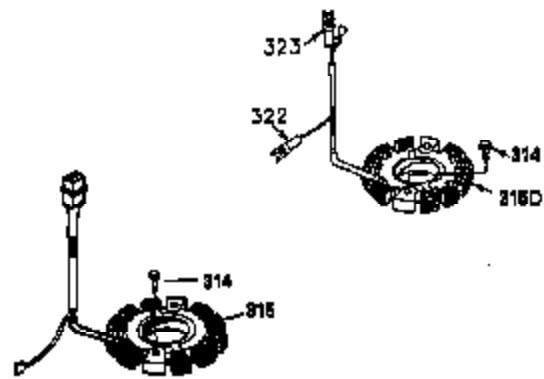

Ref #	Part Number	Qty	Description
64	30063	2	Screw, Torx T-30, 1/4-20 x 1/2"
92	650880	1	Lock Washer
93	650881	1	Flywheel Nut
260	36252	1	Blower Housing
262	29747B	2	Screw, Torx T-40, 5/16-24 x 21/32"
285	35985A	1	Starter Cup
286	35446	1	Starter Screen
287	29752	4	Nut & Lock Washer, 1/4-28
308A	35437	1	Fill Tube Clip
314	650873	2	Screw, 1/4-20 x 3/4"
315	611104	1	Alternator Coil (3/5 Split)(Incl.321, 322,323)
321	611161	1	Diode
322	611142	1	Connector Body
323	611118	2	Terminal
327	35392	1	Starter Plug
330	611167	1	Wire Harness
370B	35274	1	Instruction Decal
390	590671	1	Rewind Starter