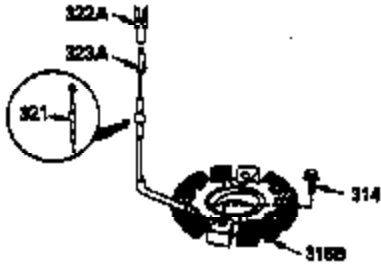

Ref #	Part Number	Qty	Description
64	30063	2	Screw, Torx T-30, 1/4-20 x 1/2"
92	650880	1	Lock Washer
93	650881	1	Flywheel Nut
260	36252	1	Blower Housing
262	29747B	2	Screw, Torx T-40, 5/16-24 x 21/32"
285	35985A	1	Starter Hub
286	35446	1	Starter Screen
287	29752	4	Nut & Lock Washer, 1/4-28
308A	35437	1	Fill Tube Clip
314	650873	2	Screw, 1/4-20 x 3/4"
315	611104	1	Alternator Coil (3/5 Split) (Incl.321 - 323)
321	611161	1	Diode
322	611142	1	Connector Body
323	611118	1	Terminal
327	35392	1	Starter Plug
330	611167	1	Wire Harness
370B	35274	1	Instruction Decal
390	590671	1	Recoil Starter