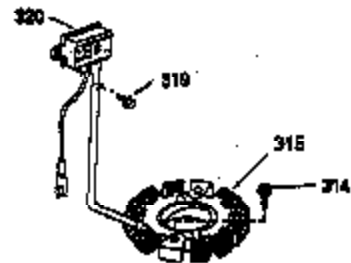

Ref #	Part Number	Qty	Description
64	30063	2	Screw, Torx T-30, 1/4-20 x 1/2"
92	650880	1	Lock Washer
93	650881	1	Flywheel Nut
260	36252	1	Blower Housing
262	29747B	2	Screw, Torx T-40, 5/16-24 x 21/32"
285	35985A	1	Starter Hub
286	35446	1	Starter Screen
287	29752	4	Nut & Lock Washer, 1/4-28
308A	35437	1	Fill Tube Clip
314	650873	2	Screw, 1/4-20 x 3/4"
315	611104	1	Alternator Coil (3/5 Split) (Incl.321 - 323)
321	611161	1	Diode
322	611142	1	Connector Body
323	611118	1	Terminal
327	35392	1	Starter Plug
330	611167	1	Wire Harness
370B	35274	1	Instruction Decal
390	590671	1	Recoil Starter