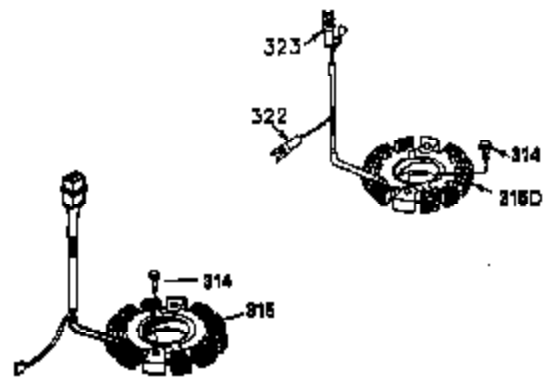

Ref #	Part Number	Qty	Description
64	30063	2	Screw, Torx T-30, 1/4-20 x 1/2"
92	650880	1	Lock Washer
93	650881	1	Flywheel Nut
260	36252	1	Blower Housing
262	29747B	2	Screw, Torx T-40, 5/16-24 x 21/32"
285	35985A	1	Starter Hub
286	35446	1	Starter Screen
287	29752	4	Nut & Lock Washer, 1/4-28
308A	35437	1	Fill Tube Clip
314	650873	2	Screw, 1/4-20 x 3/4"
315	611104	1	Alternator Coil (3/5 Split) (Incl.321 - 323)
321	611161	1	Diode
322	611142	1	Connector Body
323	611118	1	Terminal
327	35392	1	Starter Plug
330	611167	1	Wire Harness
370B	35274	1	Instruction Decal
390	590671	1	Recoil Starter