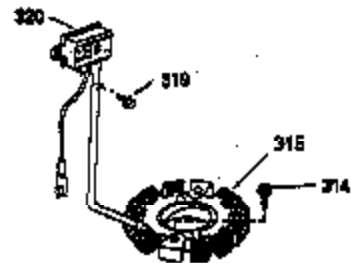

Ref #	Part Number	Qty	Description
64	650990	1	Screw, 5/16-18 x 15/32"
92	650880	1	Lock Washer
93	650881	1	Flywheel Nut
260	36497	1	Blower Housing
262	29747B	2	Screw, Torx T-40, 5/16-24 x 21/32"
286	35962	1	Cup & Screen
308A	35437	1	Fill Tube Clip
314	650873	2	Screw, 1/4-20 x 3/4"
315	611104	1	Alternator Coil (3/5 Split)(Incl.321, 322,323)
321	611161	1	Diode
322	611142	1	Connector Body
323	611118	2	Terminal
370B	35274	1	Instruction Decal