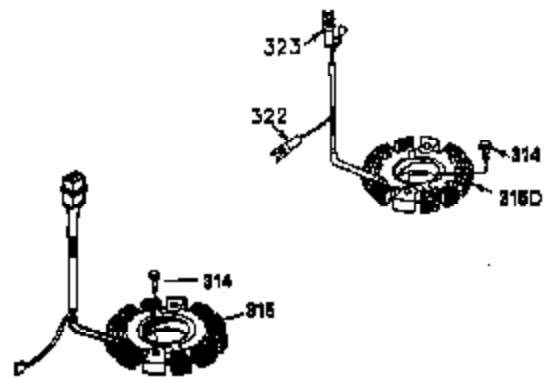

Ref #	Part Number	Qty	Description
64	650990	1	Screw, 5/16-18 x 15/32"
92	650880	1	Lock Washer
93	650881	1	Flywheel Nut
260	36497	1	Blower Housing
262	29747B	2	Screw, Torx T-40, 5/16-24 x 21/32"
286	35962	1	Cup & Screen
308A	35437	1	Fill Tube Clip
314	650873	2	Screw, 1/4-20 x 3/4"
315	611104	1	Alternator Coil (3/5 Split)(Incl.321, 322,323)
321	611161	1	Diode
322	611142	1	Connector Body
323	611118	2	Terminal
370B	35274	1	Instruction Decal