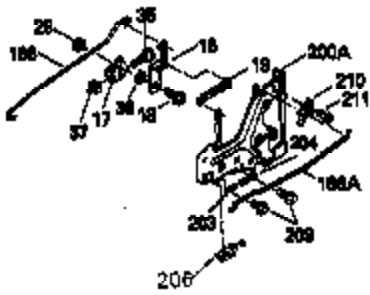

Ref #	Part Number	Qty	Description
64	650990	1	Screw, 5/16-18 x 15/32"
92	650880	1	Lock Washer
93	650881	1	Flywheel Nut
260	36497	1	Blower Housing
262	29747B	2	Screw, Torx T-40, 5/16-24 x 21/32"
286	35962	1	Cup & Screen
308A	35437	1	Fill Tube Clip
314	650873	2	Screw, 1/4-20 x 3/4"
315	611104	1	Alternator Coil (3/5 Split)(Incl.321, 322,323)
321	611161	1	Diode
322	611142	1	Connector Body
323	611118	2	Terminal
370B	35274	1	Instruction Decal