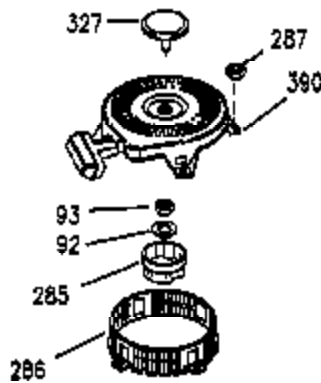

Ref #	Part Number	Qty	Description
64	650990	1	Screw, 5/16-18 x 15/32"
92	650880	1	Lock Washer
93	650881	1	Flywheel Nut
260	36497	1	Blower Housing
262	29747B	2	Screw, Torx T-40, 5/16-24 x 21/32"
286	35962	1	Cup & Screen
308A	35437	1	Fill Tube Clip
314	650873	2	Screw, 1/4-20 x 3/4"
315	611104	1	Alternator Coil (3/5 Split)(Incl.321, 322,323)
321	611161	1	Diode
322	611142	1	Connector Body
323	611118	2	Terminal
370B	35274	1	Instruction Decal