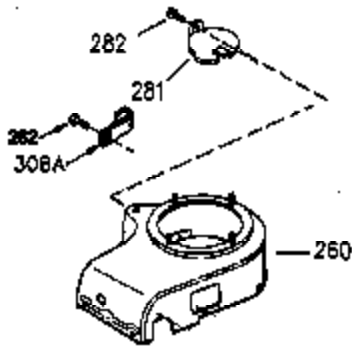

Ref #	Part Number	Qty	Description
64	650990	1	Screw, 5/16-18 x 15/32"
92	650880	1	Lock Washer
93	650881	1	Flywheel Nut
260	36497	1	Blower Housing
262	29747B	2	Screw, Torx T-40, 5/16-24 x 21/32"
286	35962	1	Cup & Screen
308A	35437	1	Fill Tube Clip
314	650873	2	Screw, 1/4-20 x 3/4"
315	611104	1	Alternator Coil (3/5 Split)(Incl.321, 322,323)
321	611161	1	Diode
322	611142	1	Connector Body
323	611118	2	Terminal
370B	35274	1	Instruction Decal