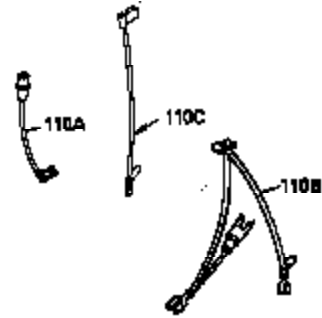

Ref #	Part Number	Qty	Description
64	650990	1	Screw, 5/16-18 x 15/32"
92	650880	1	Lock Washer
93	650881	1	Flywheel Nut
260	36497	1	Blower Housing
262	29747B	2	Screw, Torx T-40, 5/16-24 x 21/32"
286	35962	1	Cup & Screen
308A	35437	1	Fill Tube Clip
314	650873	2	Screw, 1/4-20 x 3/4"
315	611104	1	Alternator Coil (3/5 Split)(Incl.321, 322,323)
321	611161	1	Diode
322	611142	1	Connector Body
323	611118	2	Terminal
370B	35274	1	Instruction Decal