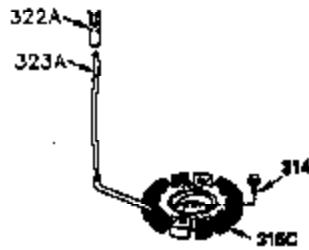

Ref #	Part Number	Qty	Description
64	650990	1	Screw, 5/16-18 x 15/32"
92	650880	1	Lock Washer
93	650881	1	Flywheel Nut
260	36497	1	Blower Housing
262	29747B	2	Screw, Torx T-40, 5/16-24 x 21/32"
286	35962	1	Cup & Screen
308A	35437	1	Fill Tube Clip
314	650873	2	Screw, 1/4-20 x 3/4"
315	611104	1	Alternator Coil (3/5 Split)(Incl.321, 322,323)
321	611161	1	Diode
322	611142	1	Connector Body
323	611118	2	Terminal
370B	35274	1	Instruction Decal