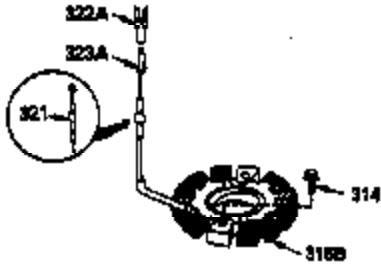

Ref #	Part Number	Qty	Description
64	650990	1	Screw, 5/16-18 x 15/32"
92	650880	1	Lock Washer
93	650881	1	Flywheel Nut
260	36497	1	Blower Housing
262	29747B	2	Screw, Torx T-40, 5/16-24 x 21/32"
286	35962	1	Cup & Screen
308A	35437	1	Fill Tube Clip
314	650873	2	Screw, 1/4-20 x 3/4"
315	611104	1	Alternator Coil (3/5 Split)(Incl.321, 322,323)
321	611161	1	Diode
322	611142	1	Connector Body
323	611118	2	Terminal
370B	35274	1	Instruction Decal