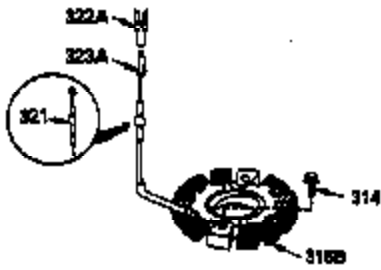

Ref #	Part Number	Qty	Description
92	650880	1	Lock Washer
93	650881	1	Flywheel Nut
260	35964	1	Blower Housing
262	29747B	2	Screw, Torx T-40, 5/16-24 x 21/32"
286	35962	1	Screen Cup
308A	35437	1	Fill Tube Clip
314	650873	2	Screw, 1/4-20 x 3/4"
315	611104	1	Alternator Coil (3/5 Split) (Incl.321 - 323)
321	611161	1	Diode
322	611142	1	Connector Body
323	611118	1	Terminal