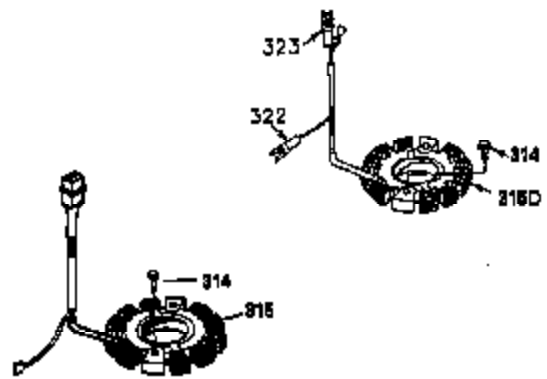

Ref #	Part Number	Qty	Description
92	650880	1	Lock Washer
93	650881	1	Flywheel Nut
260	35964	1	Blower Housing
262	29747B	2	Screw, Torx T-40, 5/16-24 x 21/32"
286	35962	1	Screen Cup
308A	35437	1	Fill Tube Clip
314	650873	2	Screw, 1/4-20 x 3/4"
315	611104	1	Alternator Coil (3/5 Split) (Incl.321 - 323)
321	611161	1	Diode
322	611142	1	Connector Body
323	611118	1	Terminal