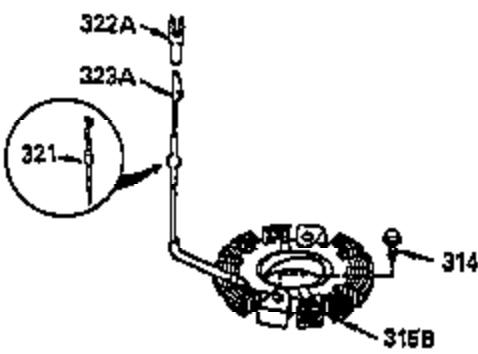

ILLUSTRATION SHOWS TYPICAL PARTS ONLY. ORDER PART NUMBER. PARTS NOT LISTED ARE SUPPLIED BY OEM.

Ref #	Part Number	Qty	Description
16	36284	1	Governor Lever (Incl. 212A)
17	29916	1	Governor Lever Clamp
18	650548	1	Screw, 8-32 x 5/16"
19	35945	1	Extension Spring
28	30322	1	Lock Nut, 8-32
35	29826	1	Screw, 10-32 x 3/4"
36	29918	1	Lock Washer
37	29216	1	Lock Nut, 10-32
92	650880	1	Lock Washer
93	650881	1	Flywheel Nut
186	36285	1	Governor Link
200	35956	1	Control Bracket (Incl. 203 & 204)
203	36482	1	Compression Spring
204	650777	1	Screw, 6-32 x 21/32"
207	35957	1	Choke Link
209	650902	2	Screw, 10-32 x 7/16"
210	27793	1	Conduit Clip
211	28942	1	Screw, 10-32 x 3/8"
238	650875	2	Screw, 10-32 x 5-1/4"
245A	35404	1	Air Cleaner Filter
260	35964	1	Blower Housing
261	30063	2	Screw, Torx T-30, 1/4-20 x 1/2"
264A	650273	1	Screw, 5/16-18 x 5/8"
286	35962	1	Cup & Screen
308A	35437	1	Fill Tube Clip
308	33997	1	Filler Tube Clip
314	650873	2	Screw, 1/4-20 x 3/4"
315	611104	1	Alternator Coil (3/5 Split)(Incl.321, 322,323)
321	611161	1	Diode
322	611142	1	Connector Body
323	611118	2	Terminal
337	36407	1	Deflector
394A	650948	1	Washer