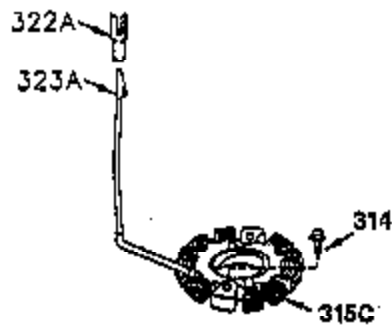

ILLUSTRATION SHOWS TYPICAL PARTS ONLY. ORDER PART NUMBER. PARTS NOT LISTED ARE SUPPLIED BY OEM.

Ref #	Part Number	Qty	Description
16	36284	1	Governor Lever (Incl. 212A)
17	29916	1	Governor Lever Clamp
18	650548	1	Screw, 8-32 x 5/16"
19	35945	1	Extension Spring
28	30322	1	Lock Nut, 8-32
35	29826	1	Screw, 10-32 x 3/4"
36	29918	1	Lock Washer
37	29216	1	Lock Nut, 10-32
92	650880	1	Lock Washer
93	650881	1	Flywheel Nut
186	36285	1	Governor Link
200	35956	1	Control Bracket (Incl. 203 & 204)
203	36482	1	Compression Spring
204	650777	1	Screw, 6-32 x 21/32"
207	35957	1	Choke Link
209	650902	2	Screw, 10-32 x 7/16"
210	27793	1	Conduit Clip
211	28942	1	Screw, 10-32 x 3/8"
238	650875	2	Screw, 10-32 x 5-1/4"
245A	35404	1	Air Cleaner Filter
260	35964	1	Blower Housing
261	30063	2	Screw, Torx T-30, 1/4-20 x 1/2"
264A	650273	1	Screw, 5/16-18 x 5/8"
286	35962	1	Cup & Screen
308A	35437	1	Fill Tube Clip
308	33997	1	Filler Tube Clip
314	650873	2	Screw, 1/4-20 x 3/4"
315	611104	1	Alternator Coil (3/5 Split)(Incl.321, 322,323)
321	611161	1	Diode
322	611142	1	Connector Body
323	611118	2	Terminal
337	36407	1	Deflector
394A	650948	1	Washer