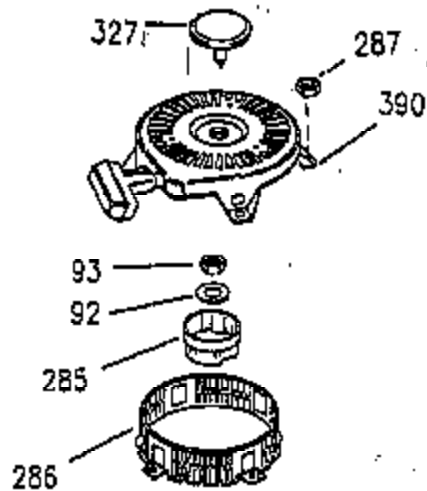

ILLUSTRATION SHOWS TYPICAL PARTS ONLY. ORDER PART NUMBER. PARTS NOT LISTED ARE SUPPLIED BY OEM.

Ref #	Part Number	Qty	Description
16	36284	1	Governor Lever (Incl. 212A)
17	29916	1	Governor Lever Clamp
18	650548	1	Screw, 8-32 x 5/16"
19	35945	1	Extension Spring
28	30322	1	Lock Nut, 8-32
35	29826	1	Screw, 10-32 x 3/4"
36	29918	1	Lock Washer
37	29216	1	Lock Nut, 10-32
92	650880	1	Lock Washer
93	650881	1	Flywheel Nut
186	36285	1	Governor Link
200	35956	1	Control Bracket (Incl. 203 & 204)
203	36482	1	Compression Spring
204	650777	1	Screw, 6-32 x 21/32"
207	35957	1	Choke Link
209	650902	2	Screw, 10-32 x 7/16"
210	27793	1	Conduit Clip
211	28942	1	Screw, 10-32 x 3/8"
238	650875	2	Screw, 10-32 x 5-1/4"
245A	35404	1	Air Cleaner Filter
260	35964	1	Blower Housing
261	30063	2	Screw, Torx T-30, 1/4-20 x 1/2"
264A	650273	1	Screw, 5/16-18 x 5/8"
286	35962	1	Cup & Screen
308A	35437	1	Fill Tube Clip
308	33997	1	Filler Tube Clip
314	650873	2	Screw, 1/4-20 x 3/4"
315	611104	1	Alternator Coil (3/5 Split)(Incl.321, 322,323)
321	611161	1	Diode
322	611142	1	Connector Body
323	611118	2	Terminal
337	36407	1	Deflector
394A	650948	1	Washer