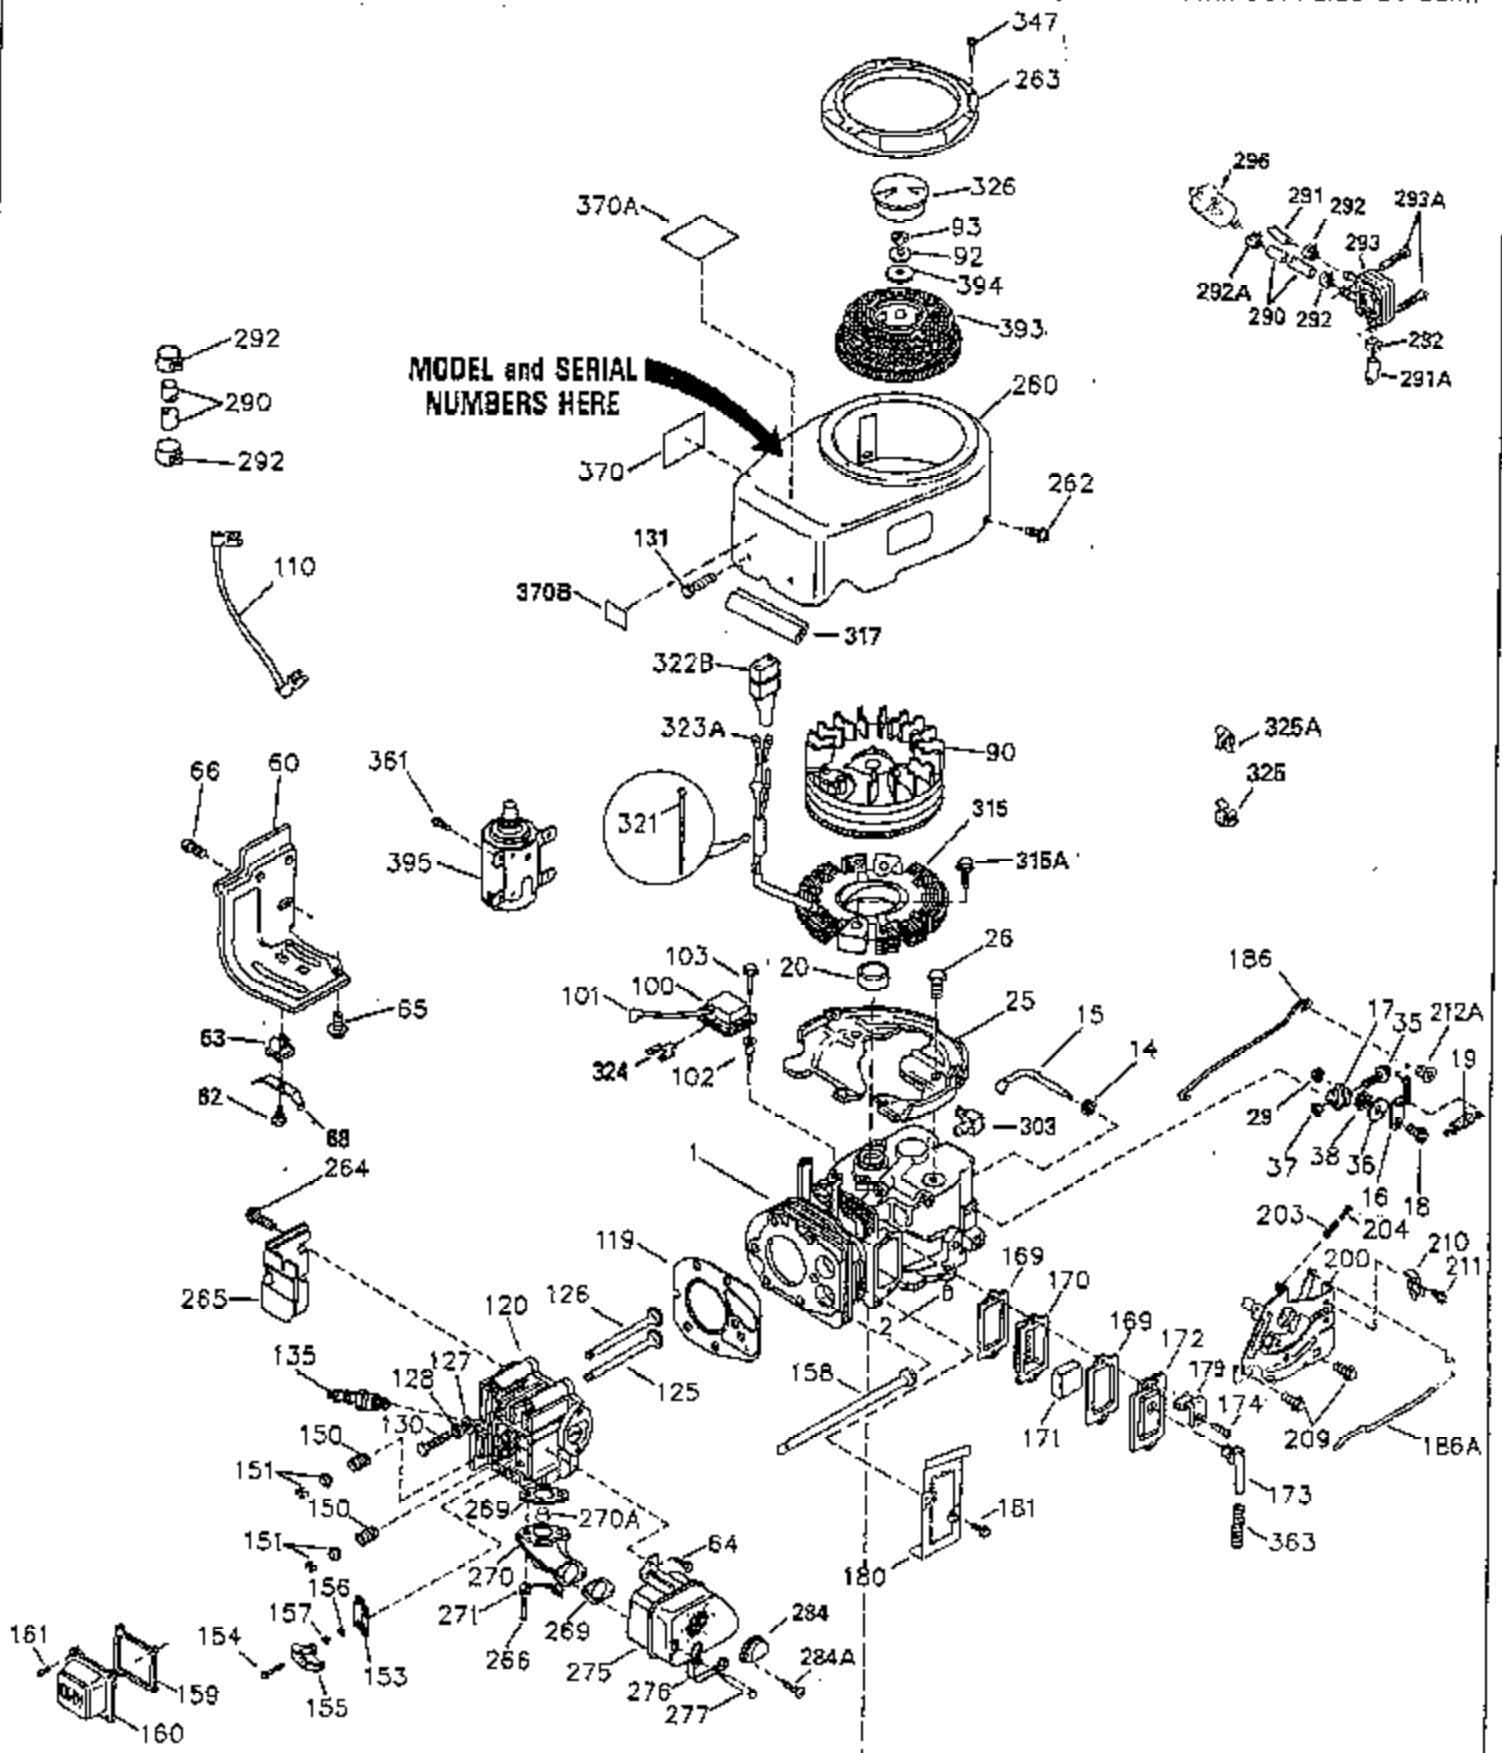

ILLUSTRATION SHOWS TYPICAL PARTS ONLY. ORDER BY PART NUMBER. PARTS NOT LISTED ARE SUPPLIED BY OEM.

CONTINUED TO PAGE 3

Ref #	Part Number	Qty	Description
1	35943A	1	Cylinder (Incl. 2 & 20)
2	27652	2	Dowel Pin
14	28277	2	Washer
15	35324	1	Governor Rod
16	36284	1	Governor Lever (Incl. 212A)
17	29916	1	Governor Lever Clamp
18	650548	1	Screw, 8-32 x 5/16"
19	35945	1	Extension Spring
20	35319	1	Oil Seal
25	36460	1	Blower Housing Baffle
26	650561	2	Screw, 1/4-20 x 5/8"
28	30322	1	Lock Nut, 8-32
35	29826	1	Screw, 10-32 x 3/4"
36	29918	1	Lock Washer
37	29216	1	Lock Nut, 10-32
38	29642	1	Retaining Ring
60	35316A	1	Blower Housing Extension
65	650128	1	Screw, 10-24 x 1/2"
66	650990	1	Screw, 5/16-18 x 15/32"
90	611094	1	Flywheel (W/Ring Gear)
92	650880	1	Lock Washer
93	650881	1	Flywheel Nut
100	35135	1	Solid State Ignition
101	610118	1	Spark Plug Cover
102	650872	2	Solid State Mounting Stud
103	650814	2	Screw, Torx T-15, 10-24 x 1"
110	36225	1	Ground Wire
119	35946	1	* Cylinder Head Gasket
120	35948	1	Cylinder Head
125	35308	1	Exhaust Valve (Std.)
125	35433	1	Exhaust Valve (1/32" OS)
126	35309	1	Intake Valve (Std.)
126	35432	1	Intake Valve (1/32" OS)
127	650691	6	Washer
128	650690	6	Belleville Washer
130	650946	6	Screw, 5/16-18 x 2-45/64"
135	34645	1	Resistor Spark Plug (RN4C)
150	33507	2	Valve Spring
151	33508	2	Valve Spring Keeper
153	35949	1	Push Rod Guide
154	650945	1	Rocker Arm Stud
155	35950	1	Rocker Arm
156	650890	2	Lock Washer
157	650947	1	Lock Nut, 5/16-24
158	35951	2	Push Rod
159	35952	1	* Rocker Arm Cover Gasket
160	35953A	1	Rocker Arm Housing
161	30063	4	Screw, Torx T-30, 1/4-20 x 1/2"
169	27896A	2	* Breather Gasket
170	28423	1	Breather Body
171	28424	1	Breather Element
172	28425	1	Valve Cover
173	35350	1	Breather Tube
174	650128	2	Screw, 10-24 x 1/2"
180	35954	1	Blower Housing Extension
181	30200	2	Screw, 10-24 x 9/16"
186	36285	1	Governor Link
200	35956	1	Control Bracket (Incl. 203 & 204)