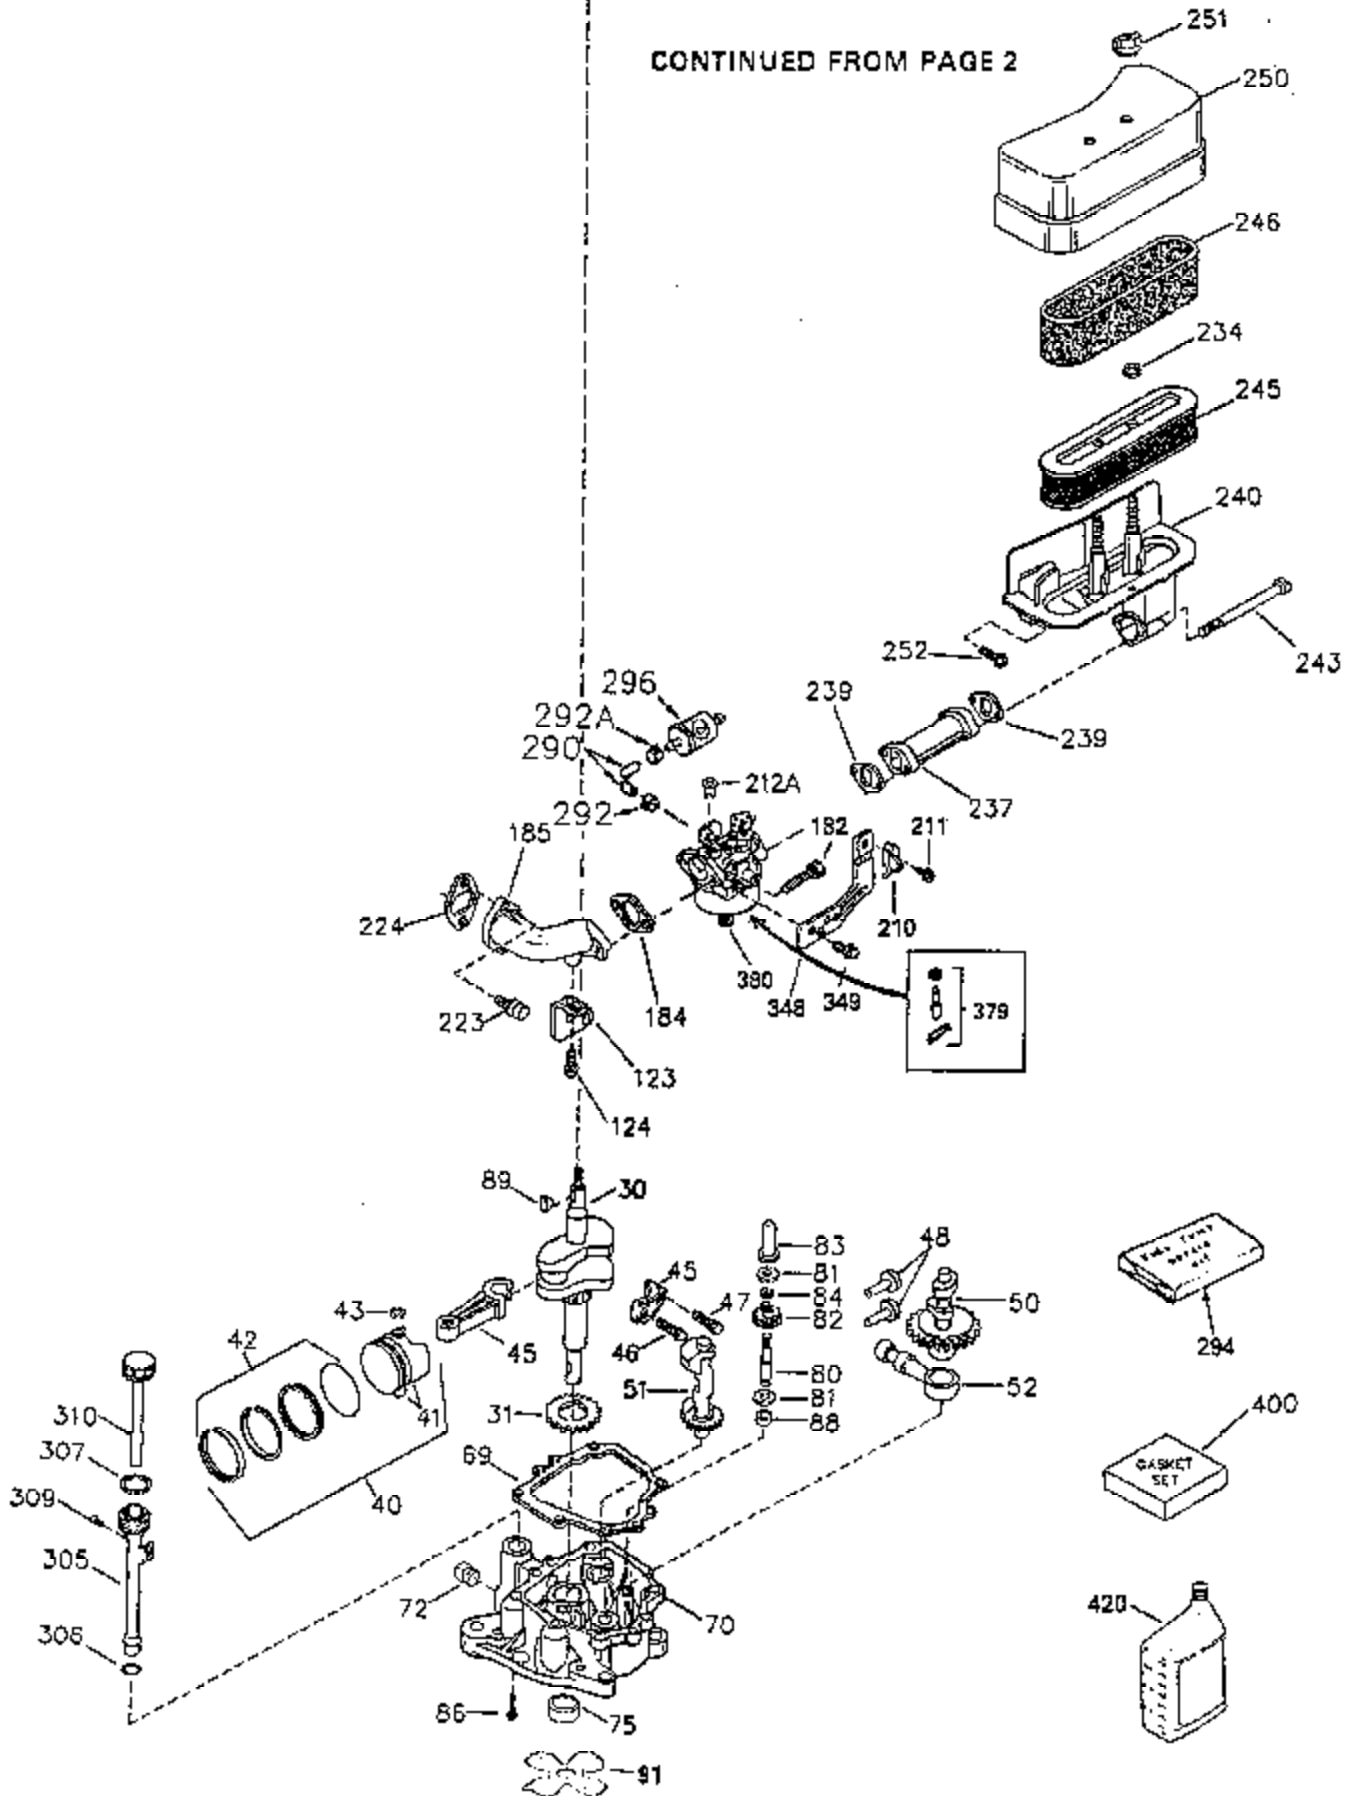

ILLUSTRATION SHOWS TYPICAL PARTS ONLY. ORDER BY PART NUMBER. PARTS NOT LISTED ARE SUPPLIED BY OEM.

CONTINUED FROM PAGE 2

Ref #	Part Number	Qty	Description
28	30322	1	Lock Nut, 8-32
30	35336B	1	Crankshaft
31	35327	1	Counterbalance Gear
40	35776	1	Piston, Pin & Ring Set (Std.)
40	35777	1	Piston, Pin & Ring Set (.010" OS)
40	35778	1	Piston, Pin & Ring Set (.020" OS)
41	35773	1	Piston & Pin Ass'y. (Std.) (Incl. 43)
41	35774	1	Piston & Pin Ass'y. (.010" OS) (Incl. 43)
41	35775	1	Piston & Pin Ass'y. (.020" OS) (Incl. 43)
42	35779	1	Ring Set (Std.)
42	35780	1	Ring Set (.010" OS)
42	35781	1	Ring Set (.020" OS)
43	35772	2	Piston Pin Retaining Ring
45	35330A	1	Connecting Rod Ass'y. (Incl. 46 & 47)
46	650908	1	Connecting Rod Bolt
47	650882	1	Connecting Rod Bolt
48	35313	2	Valve Lifter
50	35939	1	Camshaft (MCR)
51	35315A	1	Counterbalance Weight
52	31356	1	Oil Pump Ass'y.
69	35317	1	* Mounting Flange Gasket
70	35711A	1	Mounting Flange (Incl. 72, 75 & 80)
72	31927	1	Oil Drain Plug
75	35319	1	Oil Seal
80	35712	1	Governor Shaft
81	35479	2	Washer
82	35321	1	Governor Gear Ass'y.
83	35322	1	Governor Spool
84	29193	1	Retaining Ring
86	650833	7	Screw, 1/4-20 x 1-3/16"
88	31707A	1	Spacer
89	32589	1	Flywheel Key
123	35288	1	Intake Pipe Brace
124	650738	2	Screw, 1/4-20 x 5/8"
182	650517	2	Screw, 1/4-20 x 27/32"
184	33263	1	* Carburetor To Intake Pipe Gasket
185	35955	1	Intake Pipe
207	35957	1	Choke Link
210	27793	1	Conduit Clip
211	28942	1	Screw, 10-32 x 3/8"
212A	36288	2	Bushing
223	650971	2	Screw, Torx T-30, 5/16-18 x 7/8"
224	35958	1	* Intake Pipe Gasket
234	650825	2	Nut & Lock Washer, 1/4-20
237	35286	1	Air Cleaner Adapter
238	650875	2	Screw, 10-32 x 5-1/4"
239	33629	2	* Air Cleaner Gasket
240	35960	1	Air Cleaner Body (Incl. 239)
245	35403	1	Air Cleaner Filter (Incl. 234)
245A	35404	1	Air Cleaner Filter
250	35961	1	Air Cleaner Cover
251	650886	2	Wing Nut, 1/4-20
261	30063	2	Screw, Torx T-30, 1/4-20 x 1/2"
264A	650273	1	Screw, 5/16-18 x 5/8"
290	30705	1	Fuel Line
292	26460	2	Fuel Line Clamp
296	34279B	1	Fuel Filter (Incl. 292)
305	35574	1	Oil Fill Tube