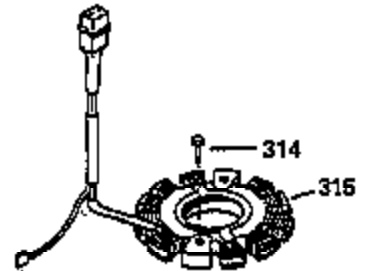

ILLUSTRATION SHOWS TYPICAL PARTS ONLY. ORDER PART NUMBER. PARTS NOT LISTED ARE SUPPLIED BY OEM.

Ref #	Part Number	Qty	Description
16	36284	1	Governor Lever (Incl. 212A)
17	29916	1	Governor Lever Clamp
18	650548	1	Screw, 8-32 x 5/16"
19	35945	1	Extension Spring
28	30322	1	Lock Nut, 8-32
35	29826	1	Screw, 10-32 x 3/4"
36	29918	1	Lock Washer
37	29216	1	Lock Nut, 10-32
92	650880	1	Lock Washer
93	650881	1	Flywheel Nut
186	36285	1	Governor Link
200	35956	1	Control Bracket (Incl. 203 & 204)
203	36482	1	Compression Spring
204	650777	1	Screw, 6-32 x 21/32"
207	35957	1	Choke Link
209	650902	2	Screw, 10-32 x 7/16"
210	27793	1	Conduit Clip
211	28942	1	Screw, 10-32 x 3/8"
238	650875	2	Screw, 10-32 x 5-1/4"
245A	35404	1	Air Cleaner Filter
260	35964	1	Blower Housing
261	30063	2	Screw, Torx T-30, 1/4-20 x 1/2"
264A	650273	1	Screw, 5/16-18 x 5/8"
286	35962	1	Cup & Screen
308A	35437	1	Fill Tube Clip
308	33997	1	Filler Tube Clip
314	650873	2	Screw, 1/4-20 x 3/4"
315	611104	1	Alternator Coil (3/5 Split)(Incl.321, 322,323)
321	611161	1	Diode
322	611142	1	Connector Body
323	611118	2	Terminal
337	36407	1	Deflector
394A	650948	1	Washer